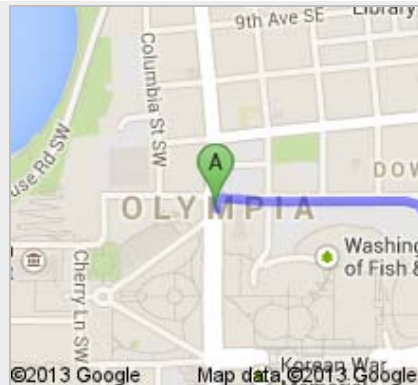

Directions to Yorkmar St SW  
75.9 mi – about 1 hour 31 mins

**A** Olympia, WA

1. Head **north** on **Capitol Way S** toward **11th Ave SE**

go 62 ft  
total 62 ft

**↗** 2. Take the 1st right onto **11th Ave SE**  
About 46 secs

go 0.2 mi  
total 0.2 mi

**↗** 3. Turn right onto **Jefferson St SE**

go 0.2 mi  
total 0.4 mi

**↗** 4. At the traffic circle, take the **3rd** exit onto **14th Ave SE**

go 0.3 mi  
total 0.6 mi

5. Merge onto **I-5 S** via the ramp to **Portland**  
About 1 min

go 0.9 mi  
total 1.5 mi

6. Take exit **104** to merge onto **US-101 N**  
About 6 mins

go 5.9 mi  
total 7.5 mi

7. Continue straight onto **SR 8/State Rte 8** (signs for **Washington 8 W/Montesano/Aberdeen**)  
About 20 mins

 Untitled Polygon

 From: Olympia, WA

 Driving directions to 46.956148, -124.164741

 To: 46.956148, -124.164741