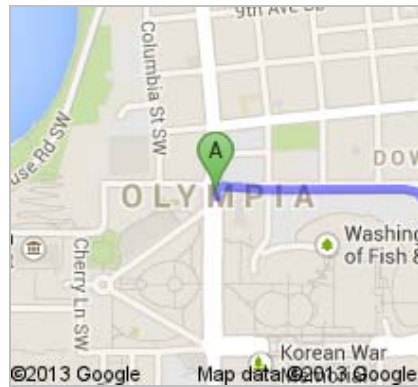

Directions to Yorkmar St SW  
75.9 mi – about 1 hour 31 mins

**A** Olympia, WA

1. Head **north** on **Capitol Way S** toward **11th Ave SE**

go 62 ft  
total 62 ft

**↗** 2. Take the 1st right onto **11th Ave SE**  
About 46 secs

go 0.2 mi  
total 0.2 mi

**↗** 3. Turn right onto **Jefferson St SE**

go 0.2 mi  
total 0.4 mi

**↗** 4. At the traffic circle, take the **3rd** exit onto **14th Ave SE**

go 0.3 mi  
total 0.6 mi

5. Merge onto **I-5 S** via the ramp to **Portland**  
About 1 min

go 0.9 mi  
total 1.5 mi

6. Take exit **104** to merge onto **US-101 N**  
About 6 mins

go 5.9 mi  
total 7.5 mi

7. Continue straight onto **SR 8/State Rte 8** (signs for **Washington 8 W/Montesano/Aberdeen**)  
About 20 mins

 Untitled Polygon

 From: Olympia, WA

 Driving directions to 46.956148, -124.164741

 To: 46.956148, -124.164741