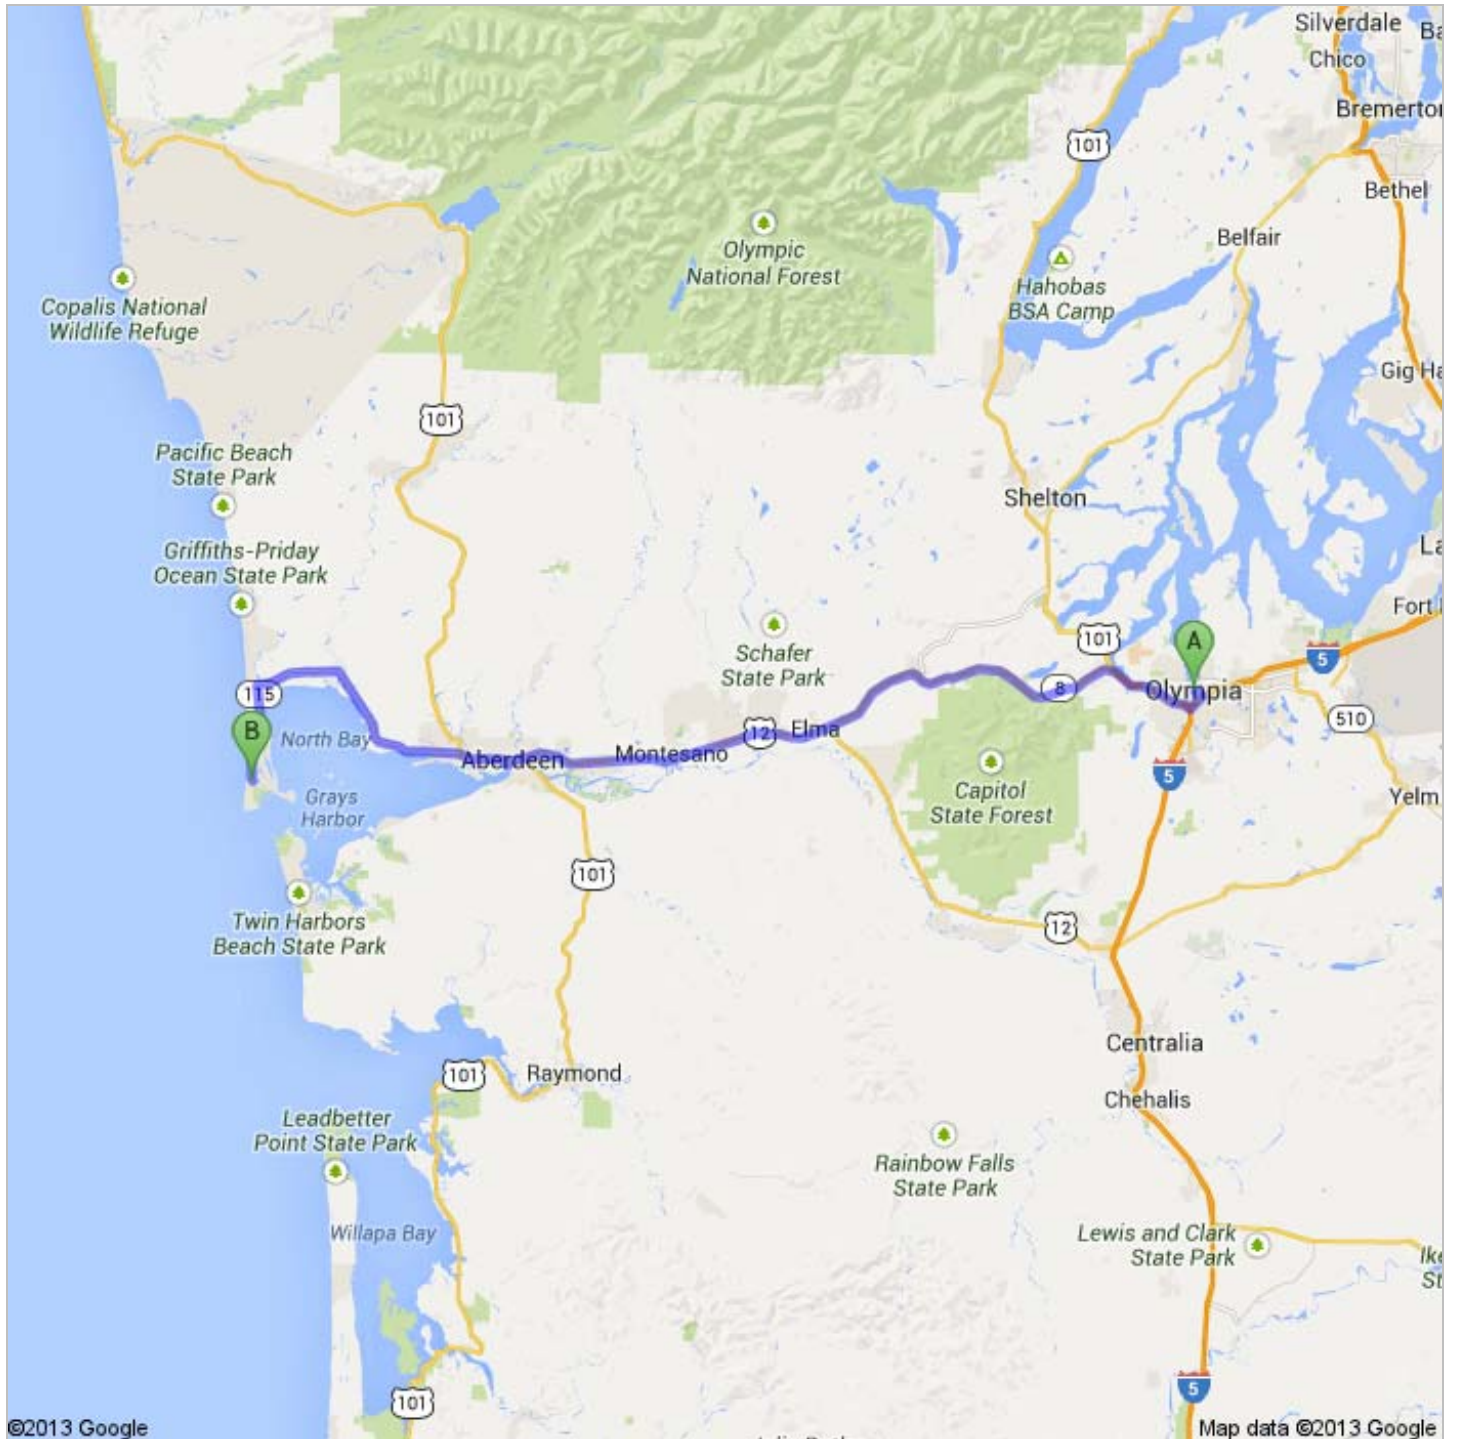

Directions to Yorkmar St SW  
75.9 mi – about 1 hour 31 mins

**A** Olympia, WA

1. Head **north** on **Capitol Way S** toward **11th Ave SE**

go 62 ft  
total 62 ft

**↗** 2. Take the 1st right onto **11th Ave SE**  
About 46 secs

go 0.2 mi  
total 0.2 mi

**↗** 3. Turn right onto **Jefferson St SE**

go 0.2 mi  
total 0.4 mi

**↗** 4. At the traffic circle, take the **3rd** exit onto **14th Ave SE**

go 0.3 mi  
total 0.6 mi

5. Merge onto **I-5 S** via the ramp to **Portland**  
About 1 min

go 0.9 mi  
total 1.5 mi

6. Take exit **104** to merge onto **US-101 N**  
About 6 mins

go 5.9 mi  
total 7.5 mi

7. Continue straight onto **SR 8/State Rte 8** (signs for **Washington 8 W/Montesano/Aberdeen**)  
About 20 mins

go 21.0 mi  
total 28.4 mi

8. Continue onto **US-12 W/Olympic Hwy**  
Continue to follow Olympic Hwy  
About 22 mins

go 20.9 mi  
total 49.3 mi

9. Continue onto **E Wishkah St**  
About 1 min

go 0.5 mi  
total 49.8 mi