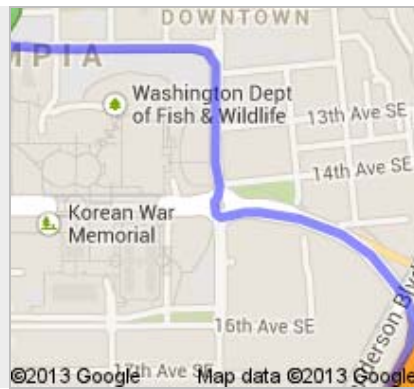

Directions to Yorkmar St SW  
75.9 mi – about 1 hour 31 mins

**A** Olympia, WA

1. Head **north** on **Capitol Way S** toward **11th Ave SE**

go 62 ft  
total 62 ft

**↗** 2. Take the 1st right onto **11th Ave SE**  
About 46 secs

go 0.2 mi  
total 0.2 mi

**↗** 3. Turn right onto **Jefferson St SE**

go 0.2 mi  
total 0.4 mi

**↗** 4. At the traffic circle, take the **3rd** exit onto **14th Ave SE**

go 0.3 mi  
total 0.6 mi

5. Merge onto **I-5 S** via the ramp to **Portland**  
About 1 min

go 0.9 mi  
total 1.5 mi

6. Take exit **104** to merge onto **US-101 N**  
About 6 mins

go 5.9 mi  
total 7.5 mi

7. Continue straight onto **SR 8/State Rte 8** (signs for **Washington 8 W/Montesano/Aberdeen**)  
About 20 mins

go 21.0 mi  
total 28.4 mi

8. Continue onto **US-12 W/Olympic Hwy**  
Continue to follow Olympic Hwy  
About 22 mins

go 20.9 mi  
total 49.3 mi

9. Continue onto **E Wishkah St**  
About 1 min

go 0.5 mi  
total 49.8 mi