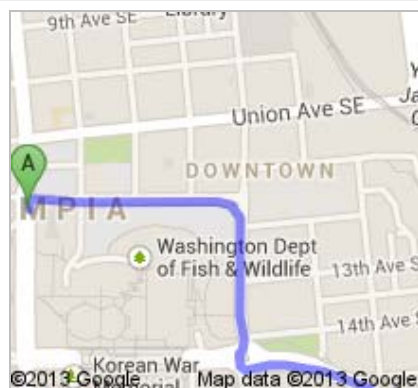

Directions to Yorkmar St SW  
75.9 mi – about 1 hour 31 mins

**A** Olympia, WA

1. Head **north** on **Capitol Way S** toward **11th Ave SE**

go 62 ft  
total 62 ft

**↗** 2. Take the 1st right onto **11th Ave SE**  
About 46 secs

go 0.2 mi  
total 0.2 mi

**↗** 3. Turn right onto **Jefferson St SE**

go 0.2 mi  
total 0.4 mi

**↗** 4. At the traffic circle, take the **3rd** exit onto **14th Ave SE**

go 0.3 mi  
total 0.6 mi

5. Merge onto **I-5 S** via the ramp to **Portland**  
About 1 min

go 0.9 mi  
total 1.5 mi

6. Take exit **104** to merge onto **US-101 N**  
About 6 mins

go 5.9 mi  
total 7.5 mi

7. Continue straight onto **SR 8/State Rte 8** (signs for **Washington 8 W/Montesano/Aberdeen**)  
About 20 mins

go 21.0 mi  
total 28.4 mi

8. Continue onto **US-12 W/Olympic Hwy**  
Continue to follow Olympic Hwy  
About 22 mins

go 20.9 mi  
total 49.3 mi

9. Continue onto **E Wishkah St**  
About 1 min

go 0.5 mi  
total 49.8 mi