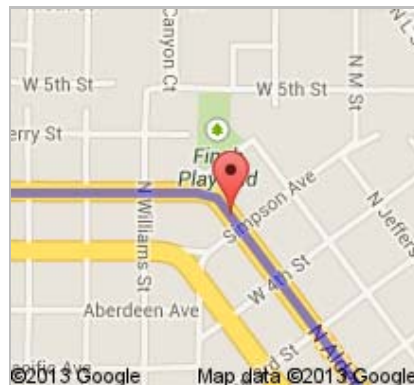

go 21.0 mi  
total 28.4 mi

8. Continue onto **US-12 W/Olympic Hwy**  
Continue to follow Olympic Hwy  
About 22 mins

go 20.9 mi  
total 49.3 mi

9. Continue onto **E Wishkah St**  
About 1 min

go 0.5 mi  
total 49.8 mi

 10. Turn right onto **S Alder St**  
About 1 min

go 0.5 mi  
total 50.3 mi

 11. Slight left onto **Sumner Ave**  
About 4 mins

go 2.1 mi  
total 52.4 mi

12. Continue onto **Riverside Ave**  
About 55 secs

go 0.5 mi  
total 52.9 mi

 13. Turn right onto **Levee St**

go 0.1 mi  
total 53.0 mi

 14. Turn left onto **WA-109 N/Emerson Ave**  
Continue to follow WA-109 N  
About 20 mins

go 16.1 mi  
total 69.1 mi

 15. Turn left onto **SR 115**  
About 3 mins

go 2.3 mi  
total 71.4 mi

 16. Turn left onto **Point Brown Ave NE**

go 486 ft  
total 71.5 mi

 17. Take the 1st right onto **Ocean Shores Blvd NW**  
About 8 mins

go 4.1 mi  
total 75.6 mi

 18. Turn left onto **Yorkmar St SW**  
Destination will be on the right  
About 1 min