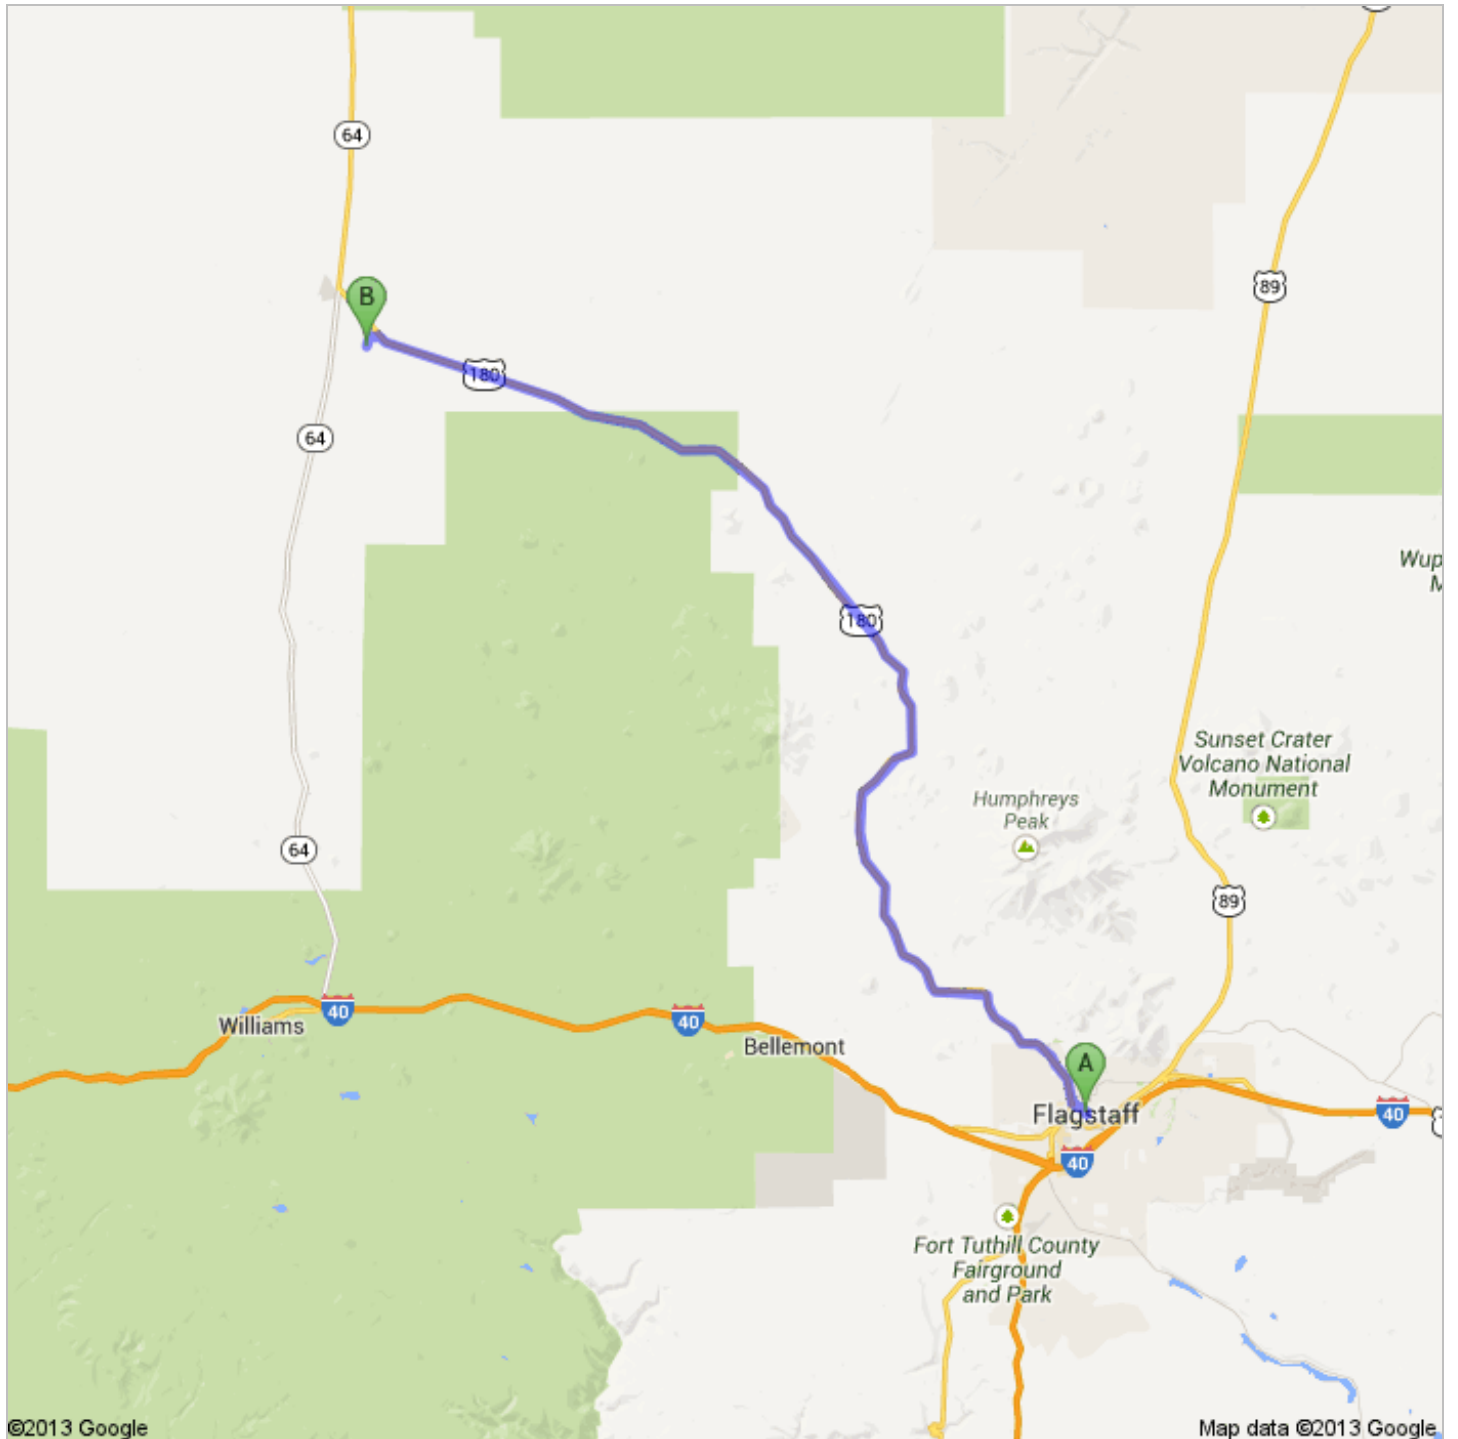

Directions to Lowell Rd
48.6 mi – about 57 mins

 Flagstaff, AZ

1. Head **north** on **Forest View Dr** toward **N Canyon Terrace Dr**

go 0.1 mi
total 0.1 mi

 2. Turn left onto **N Canyon Terrace Dr**

go 246 ft
total 0.2 mi

 3. Slight left onto **N Switzer Canyon Dr**
About 53 secs

go 0.3 mi
total 0.5 mi

4. Continue onto **E Columbus Ave**
About 2 mins

go 0.3 mi
total 0.7 mi

5. Continue onto **US-180 W/N Fort Valley Rd**
Continue to follow US-180 W
About 48 mins

go 46.9 mi
total 47.6 mi

6. Turn left onto **Dewey Rd**
About 1 min

go 0.1 mi
total 47.8 mi

7. Take the 1st right onto **Carmen Rd**

go 0.1 mi
total 47.9 mi

8. Turn left toward **Lowell Rd**

go 0.1 mi
total 48.0 mi

9. Turn right toward **Lowell Rd**

go 0.1 mi
total 48.2 mi

10. Turn left onto **Lowell Rd**
Destination will be on the left
About 2 mins

go 0.4 mi
total 48.6 mi

B Lowell Rd

These directions are for planning purposes only. You may find that construction projects, traffic, weather, or other events may cause conditions to differ from the map results, and you should plan your route accordingly. You must obey all signs or notices regarding your route.