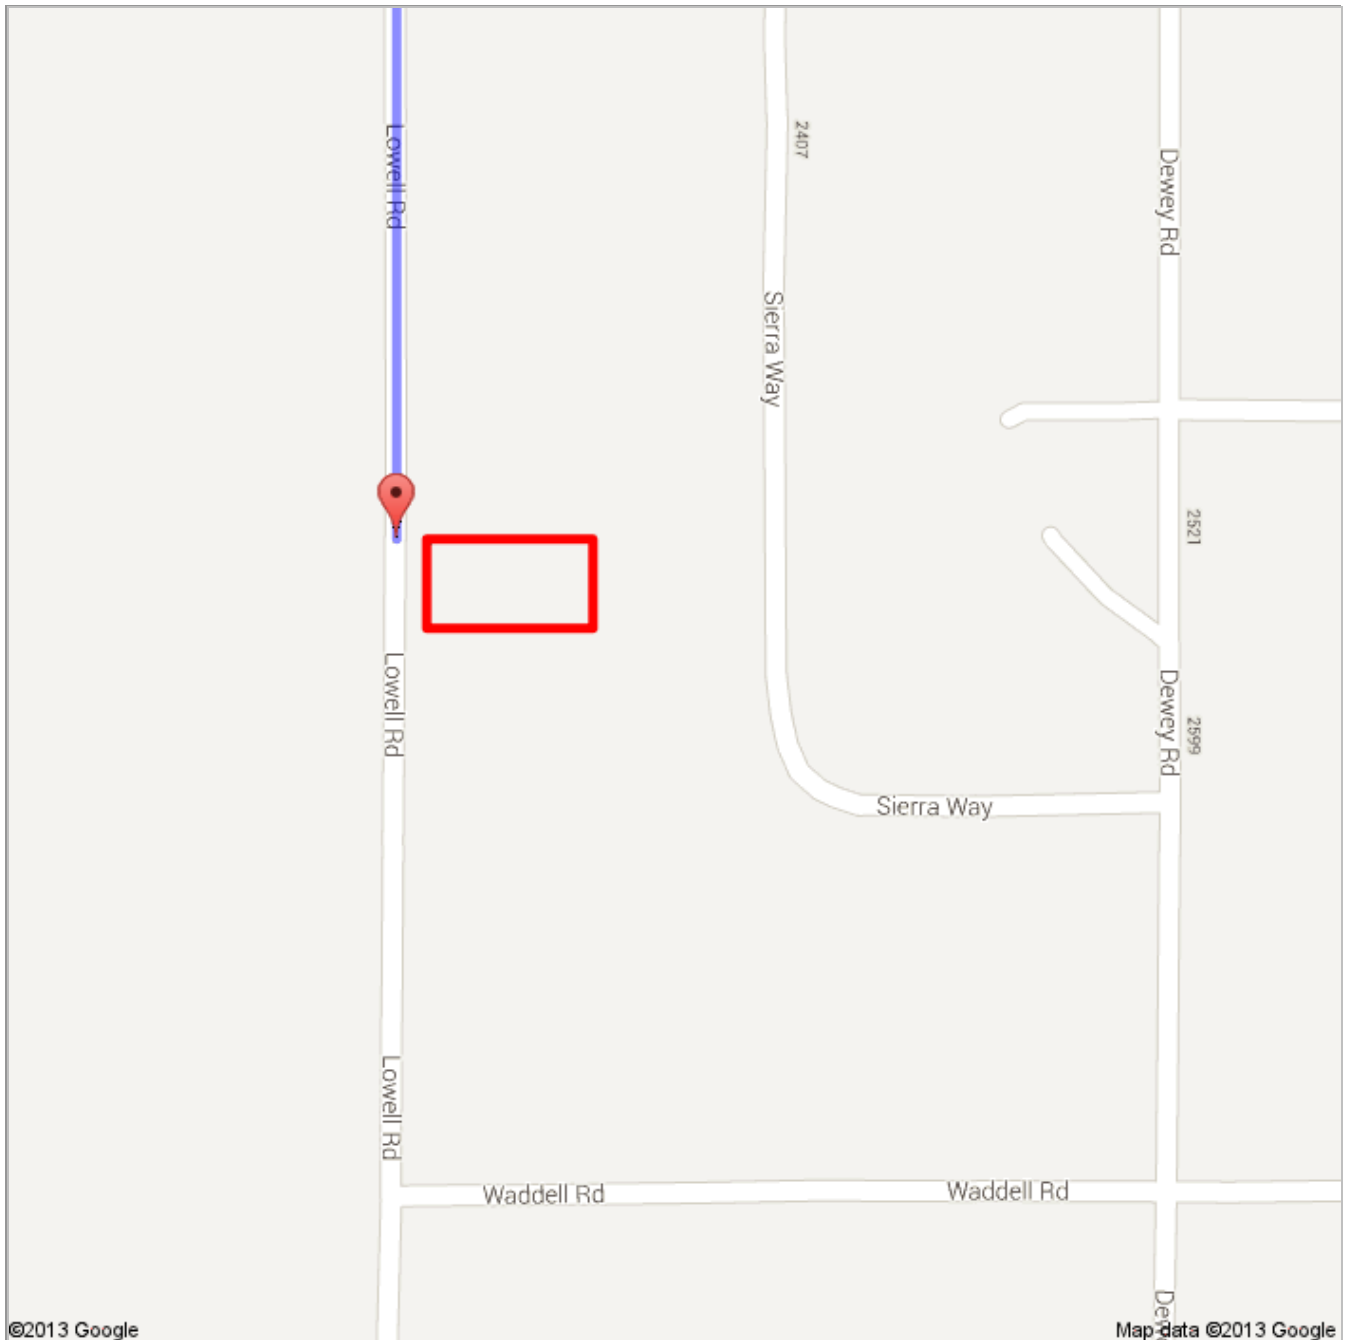

7573.kmz

Public · 0 views
Created on Aug 29 · By Bryson · Updated < 1 minute ago

7573

From: Flagstaff, AZ

Driving directions to 35.620762, -112.121345

To: 35.620762, -112.121345