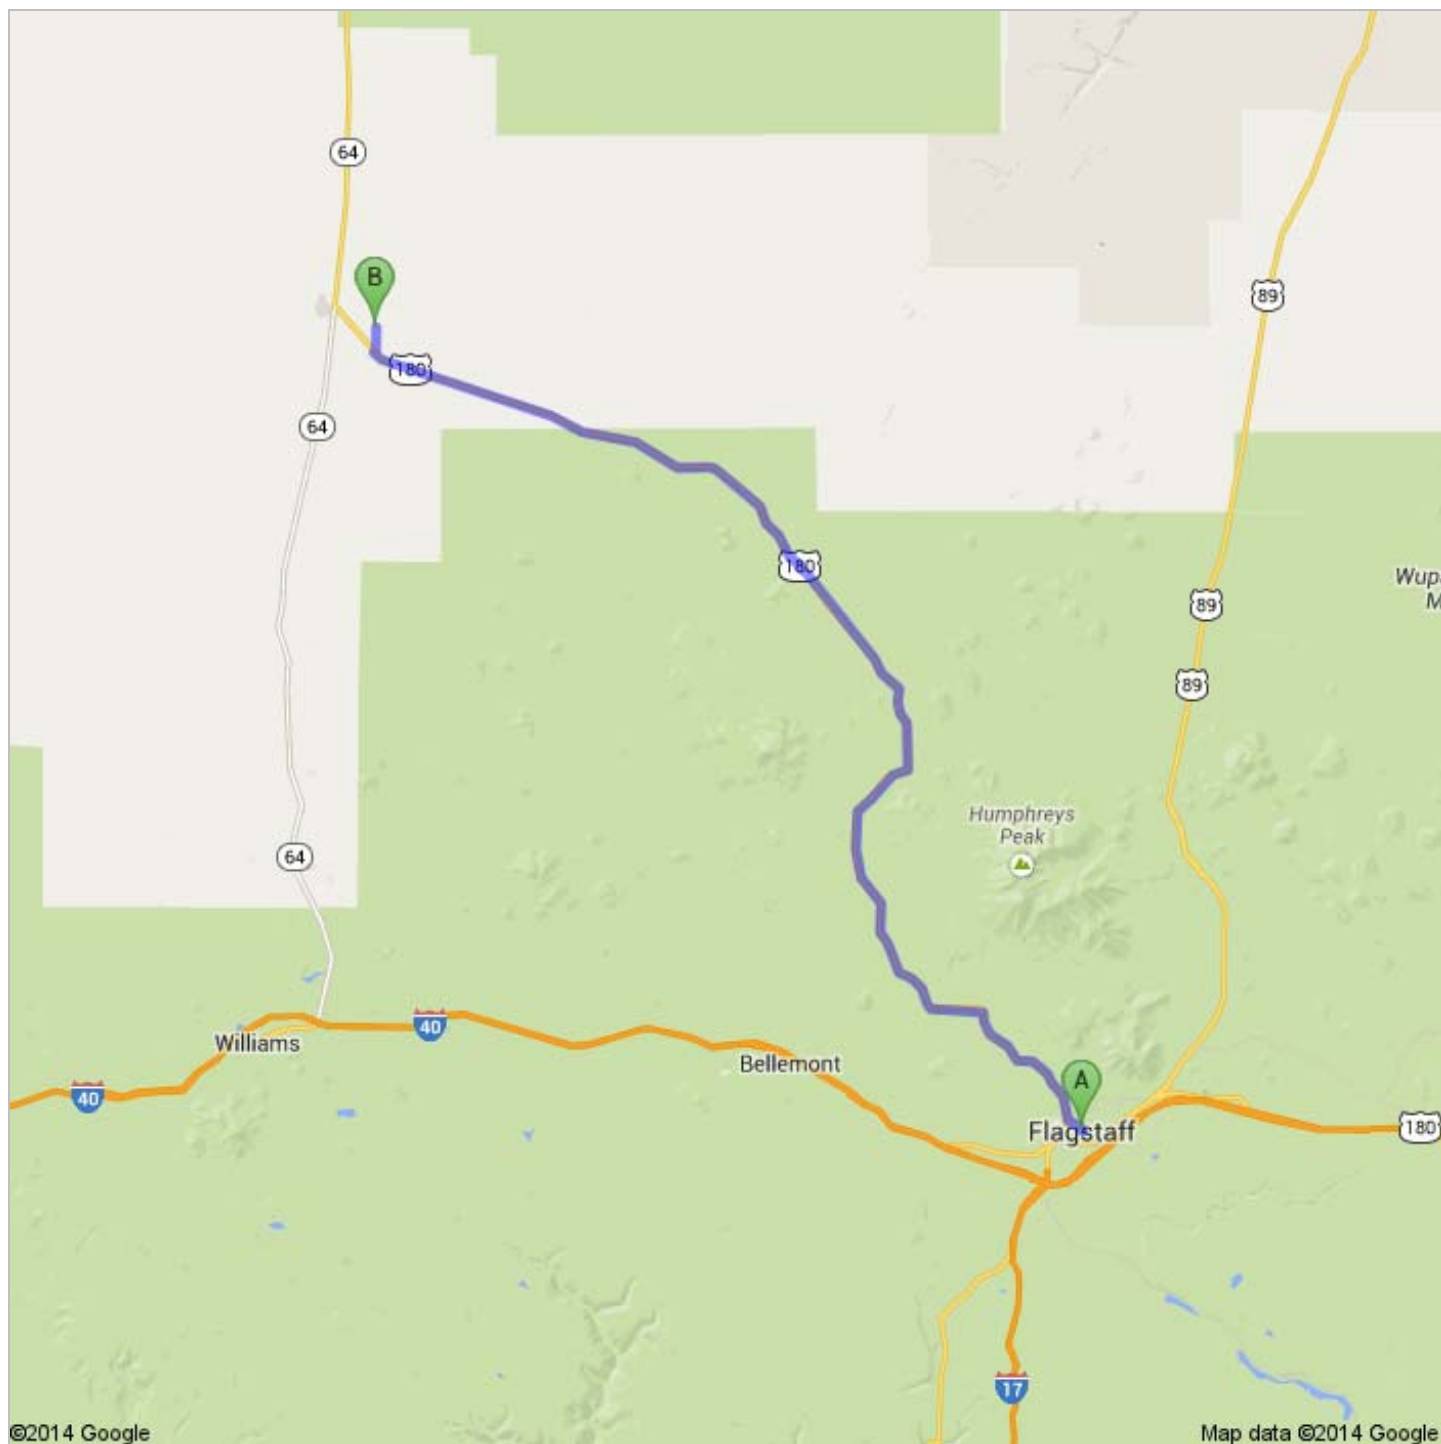

Directions to Dewey Rd
48.6 mi – about 55 mins

 Flagstaff, AZ

1. Head **north** on **Forest View Dr** toward **N Canyon Terrace Dr**

go 0.1 mi
total 0.1 mi

 2. Turn left onto **N Canyon Terrace Dr**

go 246 ft
total 0.2 mi

 3. Slight left onto **N Switzer Canyon Dr**
About 47 secs

go 0.3 mi
total 0.5 mi

4. Continue onto **E Columbus Ave**
About 53 secs

go 0.3 mi
total 0.7 mi

5. Continue onto **US-180 W/N Fort Valley Rd**
Continue to follow US-180 W
About 49 mins

go 46.9 mi
total 47.6 mi

6. Turn right onto **Dewey Rd**
Destination will be on the right
About 4 mins

go 1.0 mi
total 48.6 mi

Dewey Rd

These directions are for planning purposes only. You may find that construction projects, traffic, weather, or other events may cause conditions to differ from the map results, and you should plan your route accordingly. You must obey all signs or notices regarding your route.

 Untitled Polygon

 From: Flagstaff, AZ

 Driving directions to 35.640525, -112.11225

 To: 35.640525, -112.11225