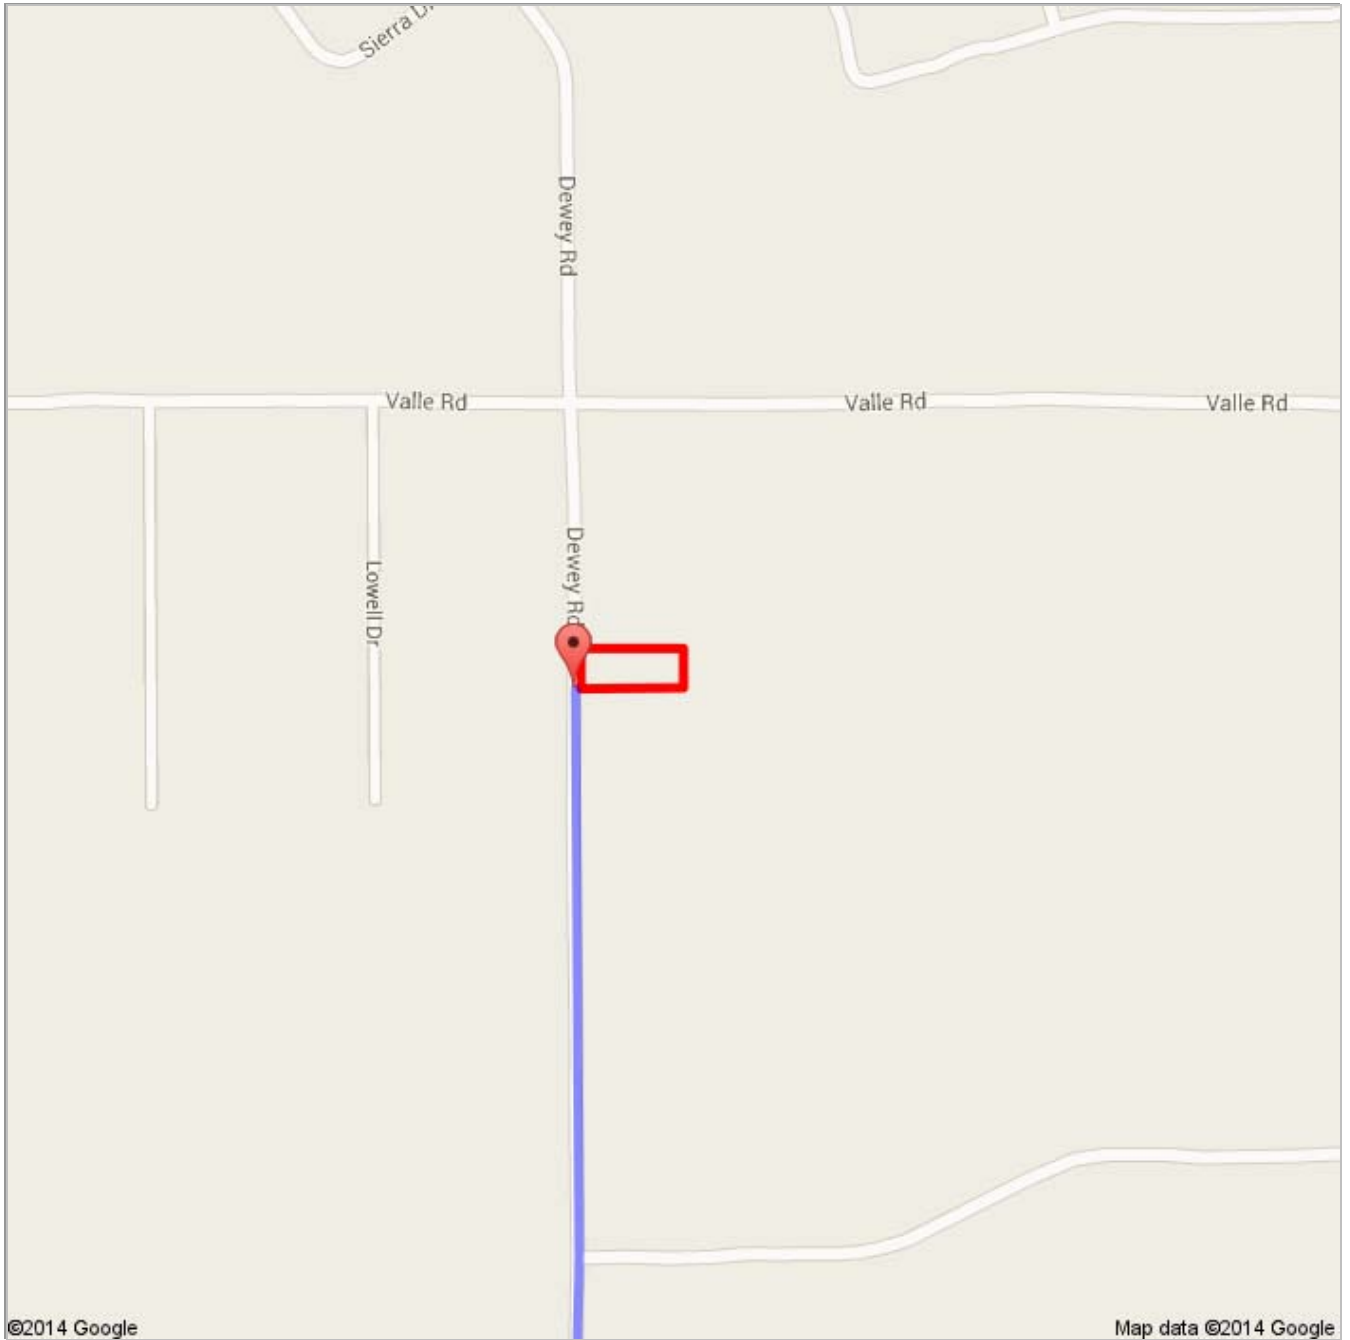

©2014 Google

Map data ©2014 Google

7349.kmz

Public · 0 views
Created on Mar 25 · By Bryson · Updated < 1 minute ago

Untitled Polygon

From: Flagstaff, AZ

Driving directions to 35.640525, -112.11225

To: 35.640525, -112.11225