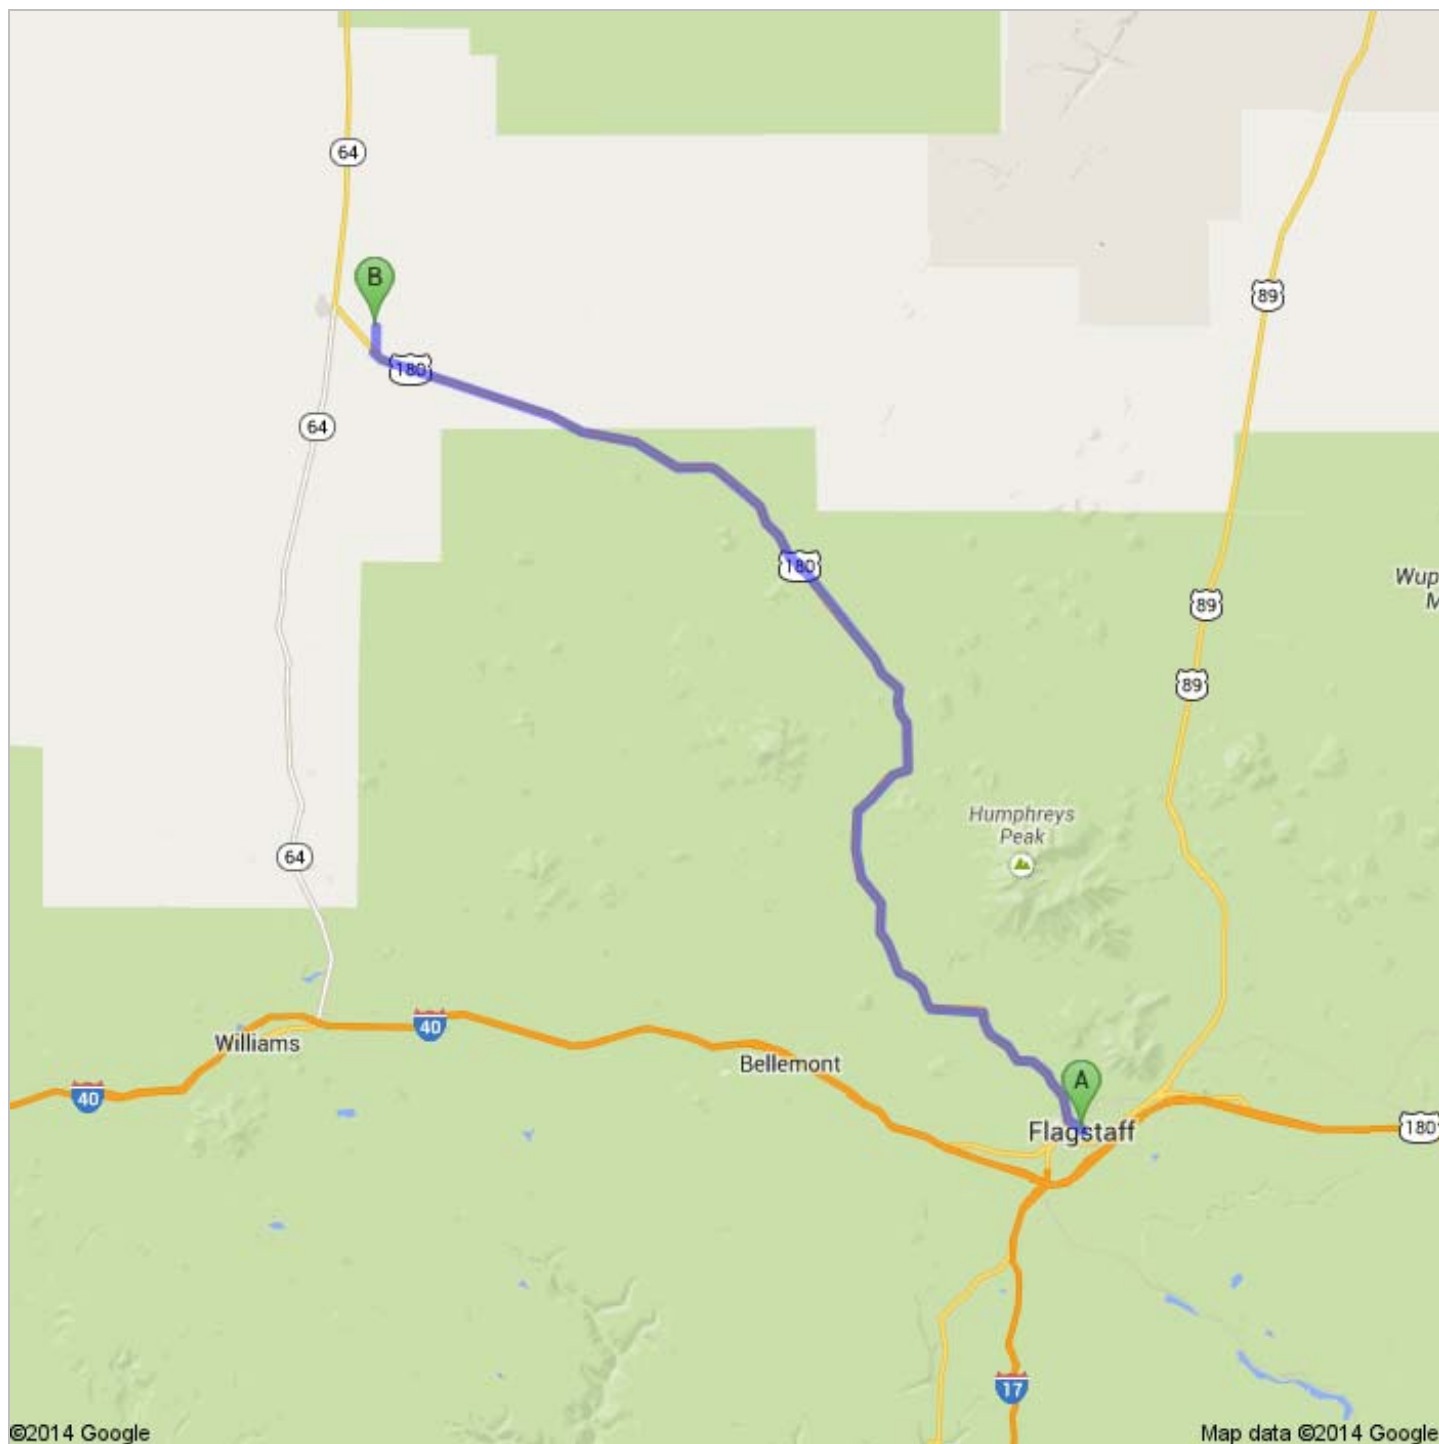

Directions to Dewey Rd
48.6 mi – about 55 mins

 Flagstaff, AZ

1. Head **north** on **Forest View Dr** toward **N Canyon Terrace Dr**

go 0.1 mi
total 0.1 mi

 2. Turn left onto **N Canyon Terrace Dr**

go 246 ft
total 0.2 mi

 3. Slight left onto **N Switzer Canyon Dr**
About 47 secs

go 0.3 mi
total 0.5 mi

4. Continue onto **E Columbus Ave**
About 53 secs

go 0.3 mi
total 0.7 mi

5. Continue onto **US-180 W/N Fort Valley Rd**
Continue to follow US-180 W
About 49 mins

go 46.9 mi
total 47.6 mi

6. Turn right onto **Dewey Rd**
Destination will be on the right
About 4 mins

go 1.0 mi
total 48.6 mi

Dewey Rd

These directions are for planning purposes only. You may find that construction projects, traffic, weather, or other events may cause conditions to differ from the map results, and you should plan your route accordingly. You must obey all signs or notices regarding your route.

 Untitled Polygon

 From: Flagstaff, AZ

 Driving directions to 35.640883, -112.112255

 To: 35.640883, -112.112255