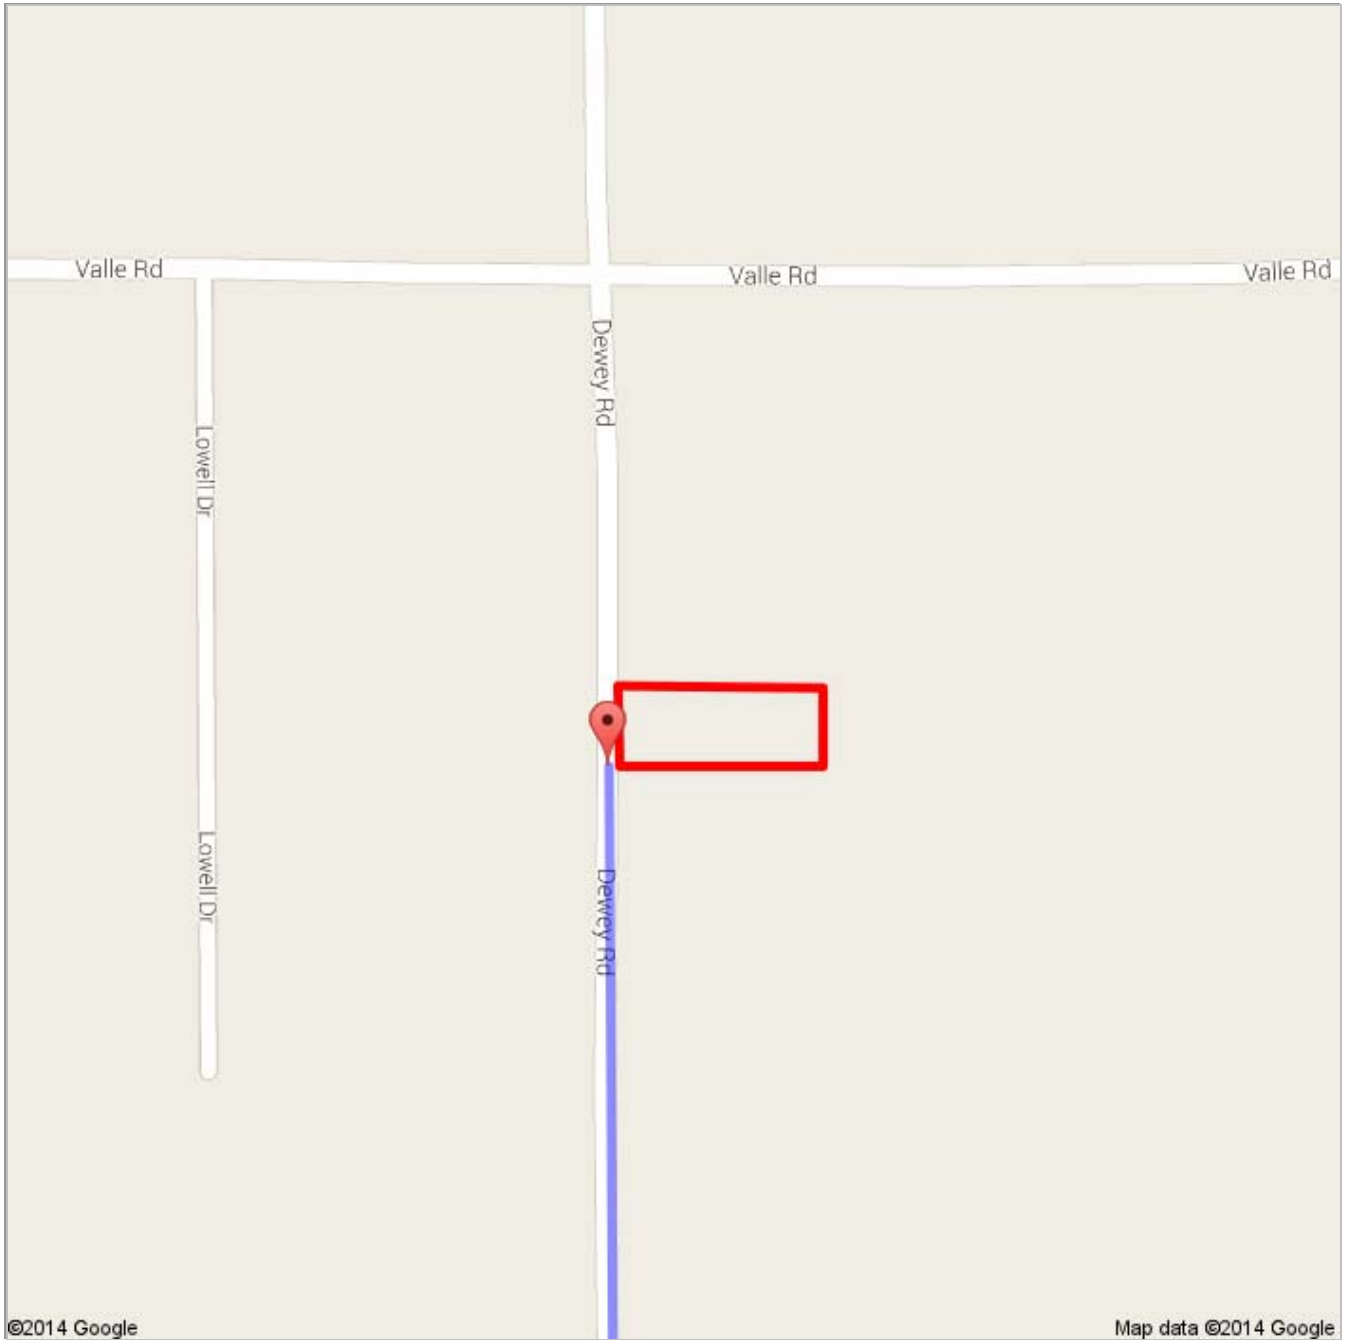

7348.kmz

Public · 0 views
Created on Mar 25 · By Bryson · Updated < 1 minute ago

Untitled Polygon

From: Flagstaff, AZ

Driving directions to 35.640883, -112.112255

To: 35.640883, -112.112255