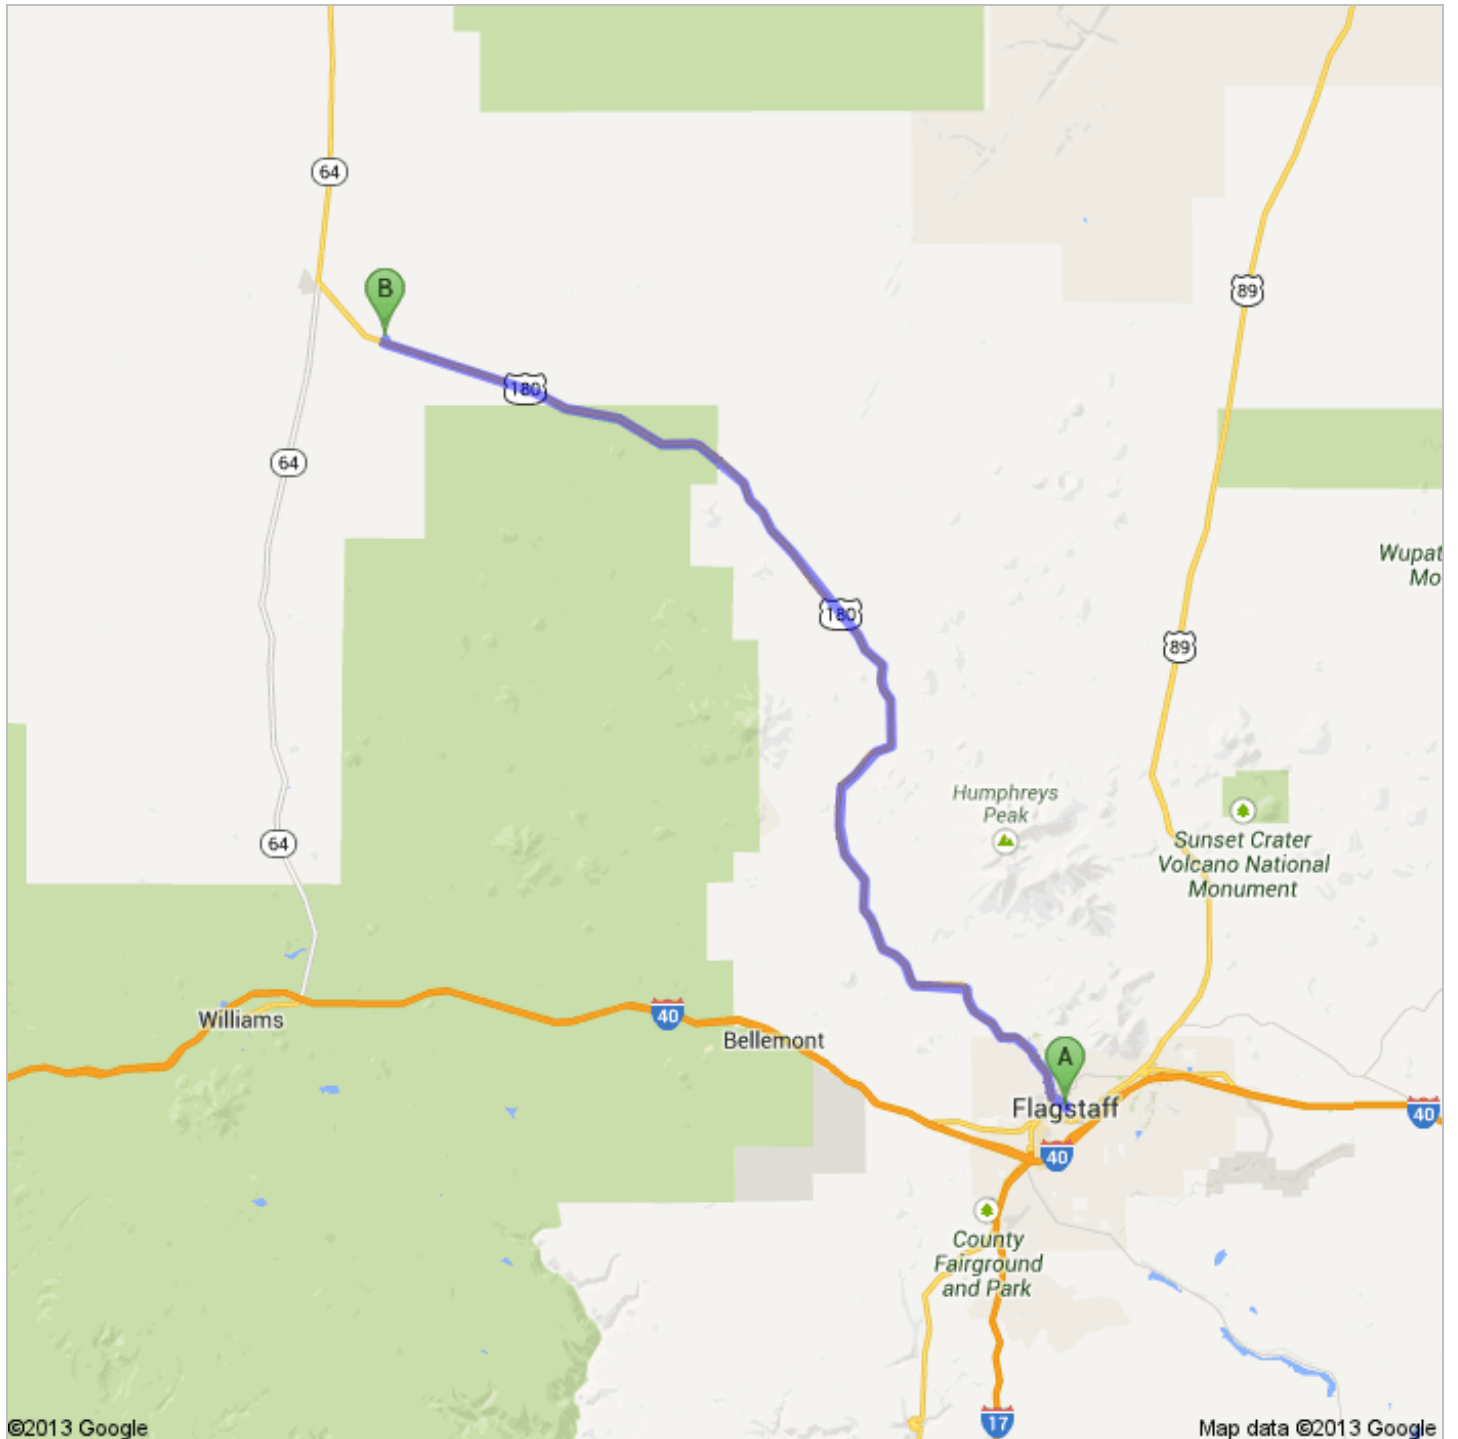

Directions to Picacho Rd
46.6 mi – about 52 mins

 Flagstaff, AZ

1. Head **north** on **Forest View Dr** toward **N Canyon Terrace Dr**

go 0.1 mi
total 0.1 mi

 2. Turn left onto **N Canyon Terrace Dr**

go 246 ft
total 0.2 mi

 3. Slight left onto **N Switzer Canyon Dr**
About 53 secs

go 0.3 mi
total 0.5 mi

4. Continue onto **E Columbus Ave**
About 2 mins

go 0.3 mi
total 0.7 mi

5. Continue onto **US-180 W/N Fort Valley Rd**
Continue to follow US-180 W
About 47 mins

go 45.7 mi
total 46.5 mi

6. Turn right onto **Picacho Rd**
About 50 secs

go 0.2 mi
total 46.6 mi

Picacho Rd

These directions are for planning purposes only. You may find that construction projects, traffic, weather, or other events may cause conditions to differ from the map results, and you should plan your route accordingly. You must obey all signs or notices regarding your route.

7860

From: Flagstaff, AZ

Driving directions to 35.62151, -112.09615

To: 35.62151, -112.09615

Continued Directions

Unfortunately Google Maps doesn't recognize some of the roads in the area. The yellow line represents continued directions from the Google Maps ending point to the outline of your property a distance of 330 feet.