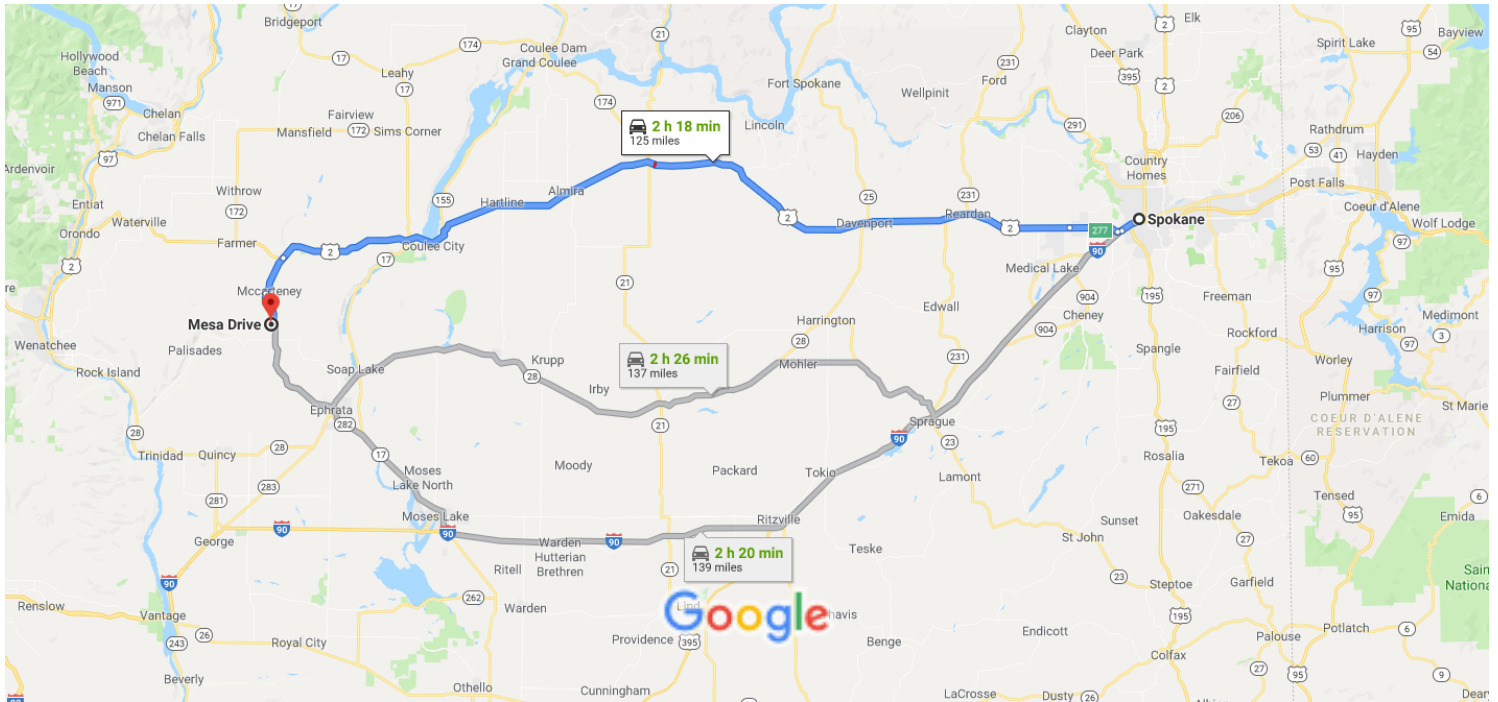

Spokane, WA, USA to Drive 125 miles, 2 h 18 min
Mesa Dr, Palisades, WA 98845, USA

Map data ©2019 Google 20 km

Spokane

Washington, USA

Get on I-90 W from N Monroe St

3 min (0.8 mi)

- ↑ 1. Head west on W Main Ave toward W Spokane Falls Blvd

98 ft

- ↶ 2. Turn left onto N Monroe St

0.4 mi

- ↗ 3. Slight right onto Fwy Ave N

0.1 mi

- ↶ 4. Slight left

233 ft

- ↑ 5. Take the ramp onto I-90 W

0.2 mi

Follow US-2 W to Moses Coulee Rd in Douglas County

2 h 1 min (114 mi)

-  6. Merge onto I-90 W
2.0 mi
-  7. Use the right 2 lanes to take exit 277 for US-2 W toward Davenport
0.6 mi
-  8. Continue onto US-2 W
6.1 mi
-  9. At the traffic circle, take the 2nd exit onto US-2
106 mi

Follow Moses Coulee Rd and Coulee Meadows Rd to Mesa Dr

14 min (9.7 mi)

-  10. Turn left onto Moses Coulee Rd
5.1 mi
-  11. Continue onto Coulee Meadows Rd
3.9 mi
-  12. Turn right onto Sagebrush Dr
0.3 mi
-  13. Turn left onto Mesa Dr
0.4 mi