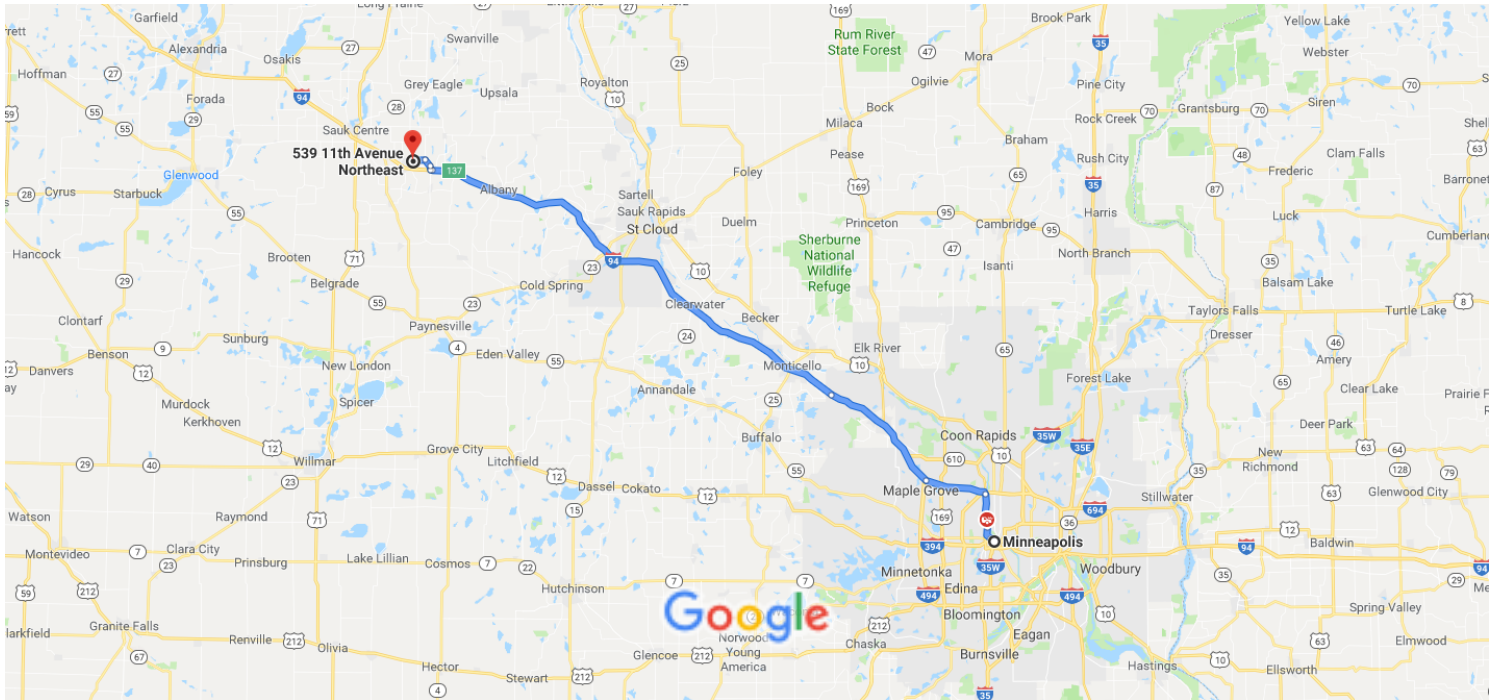

Minneapolis, MN, USA Drive 97.7 miles, 1 h 31 min  
to 539 11th Ave NE, Melrose, MN 56352, USA

Map data ©2019 Google 20 km

## Minneapolis

Minnesota, USA

### Get on I-94 W from S 3rd St

7 min (2.5 mi)

-  1. Head southeast on S 4th St toward S 5th Ave/Fifth Ave S  

---

0.1 mi
-  2. Turn left onto S 5th Ave/Fifth Ave S  

---

413 ft
-  3. Turn left onto S 3rd St  

---

0.6 mi
-  4. Use the right 3 lanes to take the Interstate 94 W/Interstate 394 W ramp  

---

52 ft

-  5. Keep right at the fork, follow signs for I-94 W and merge onto I-94 W  

---

1.7 mi

**Follow I-94 W to Co Hwy 65/Co Rd 65 in Oak Township. Take exit 137 from I-94 W**