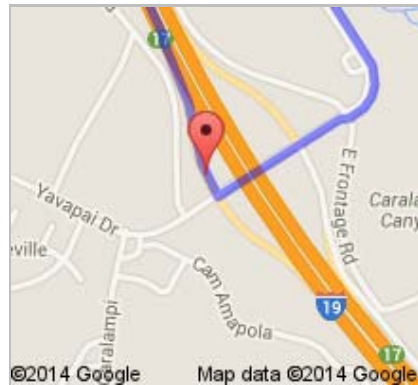

Directions to Via Fray Marcos
62.0 mi – about 1 hour 5 mins

A Tucson, AZ

1. Head **west** on **E Broadway Blvd** toward **S Country Club Rd**
About 2 mins

go 1.0 mi
total 1.0 mi

2. Turn left onto **S Kino Pkwy**
About 2 mins

go 1.1 mi
total 2.1 mi

3. Turn right onto **E 22nd St**
About 4 mins

go 1.7 mi
total 3.9 mi

4. Turn left onto **South Fwy**
About 1 min

go 0.5 mi
total 4.4 mi

5. Merge onto **I-19 S** via the ramp to **Nogales**
About 45 mins

go 52.7 mi
total 57.1 mi

6. Take exit **17** for **Rio Rico Dr** toward **Yevapai Dr**

go 0.2 mi
total 57.3 mi

7. Turn left onto **Rio Rico Dr**
About 3 mins

go 1.3 mi
total 58.6 mi

8. Turn right onto **Pendleton Dr**
About 5 mins

go 2.7 mi
total 61.3 mi

9. Turn left onto **Camino San Xavier**
About 2 mins

go 0.5 mi
total 61.8 mi

10. Take the 2nd right onto **Via Fray Marcos**
About 45 secs

go 0.2 mi
total 62.0 mi

 Via Fray Marcos

These directions are for planning purposes only. You may find that construction projects, traffic, weather, or other events may cause conditions to differ from the map results, and you should plan your route accordingly. You must obey all signs or notices regarding your route.