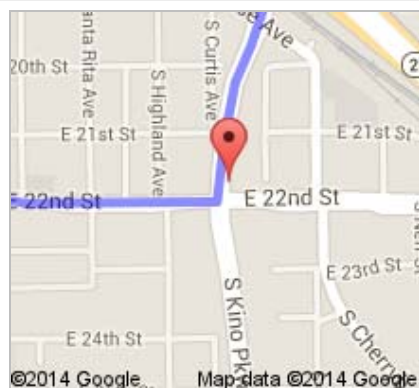

Directions to Via Fray Marcos
62.0 mi – about 1 hour 5 mins

A Tucson, AZ

1. Head **west** on **E Broadway Blvd** toward **S Country Club Rd**
About 2 mins

go 1.0 mi
total 1.0 mi

2. Turn left onto **S Kino Pkwy**
About 2 mins

go 1.1 mi
total 2.1 mi

3. Turn right onto **E 22nd St**
About 4 mins

go 1.7 mi
total 3.9 mi

4. Turn left onto **South Fwy**
About 1 min

go 0.5 mi
total 4.4 mi

5. Merge onto **I-19 S** via the ramp to **Nogales**
About 45 mins

go 52.7 mi
total 57.1 mi

6. Take exit **17** for **Rio Rico Dr** toward **Yevapai Dr**

go 0.2 mi
total 57.3 mi

7. Turn left onto **Rio Rico Dr**
About 3 mins

go 1.3 mi
total 58.6 mi

8. Turn right onto **Pendleton Dr**
About 5 mins

-  Polygon Measure
-  From: Tucson, AZ
-  Driving directions to Via Fray Marcos
-  To: Via Fray Marcos