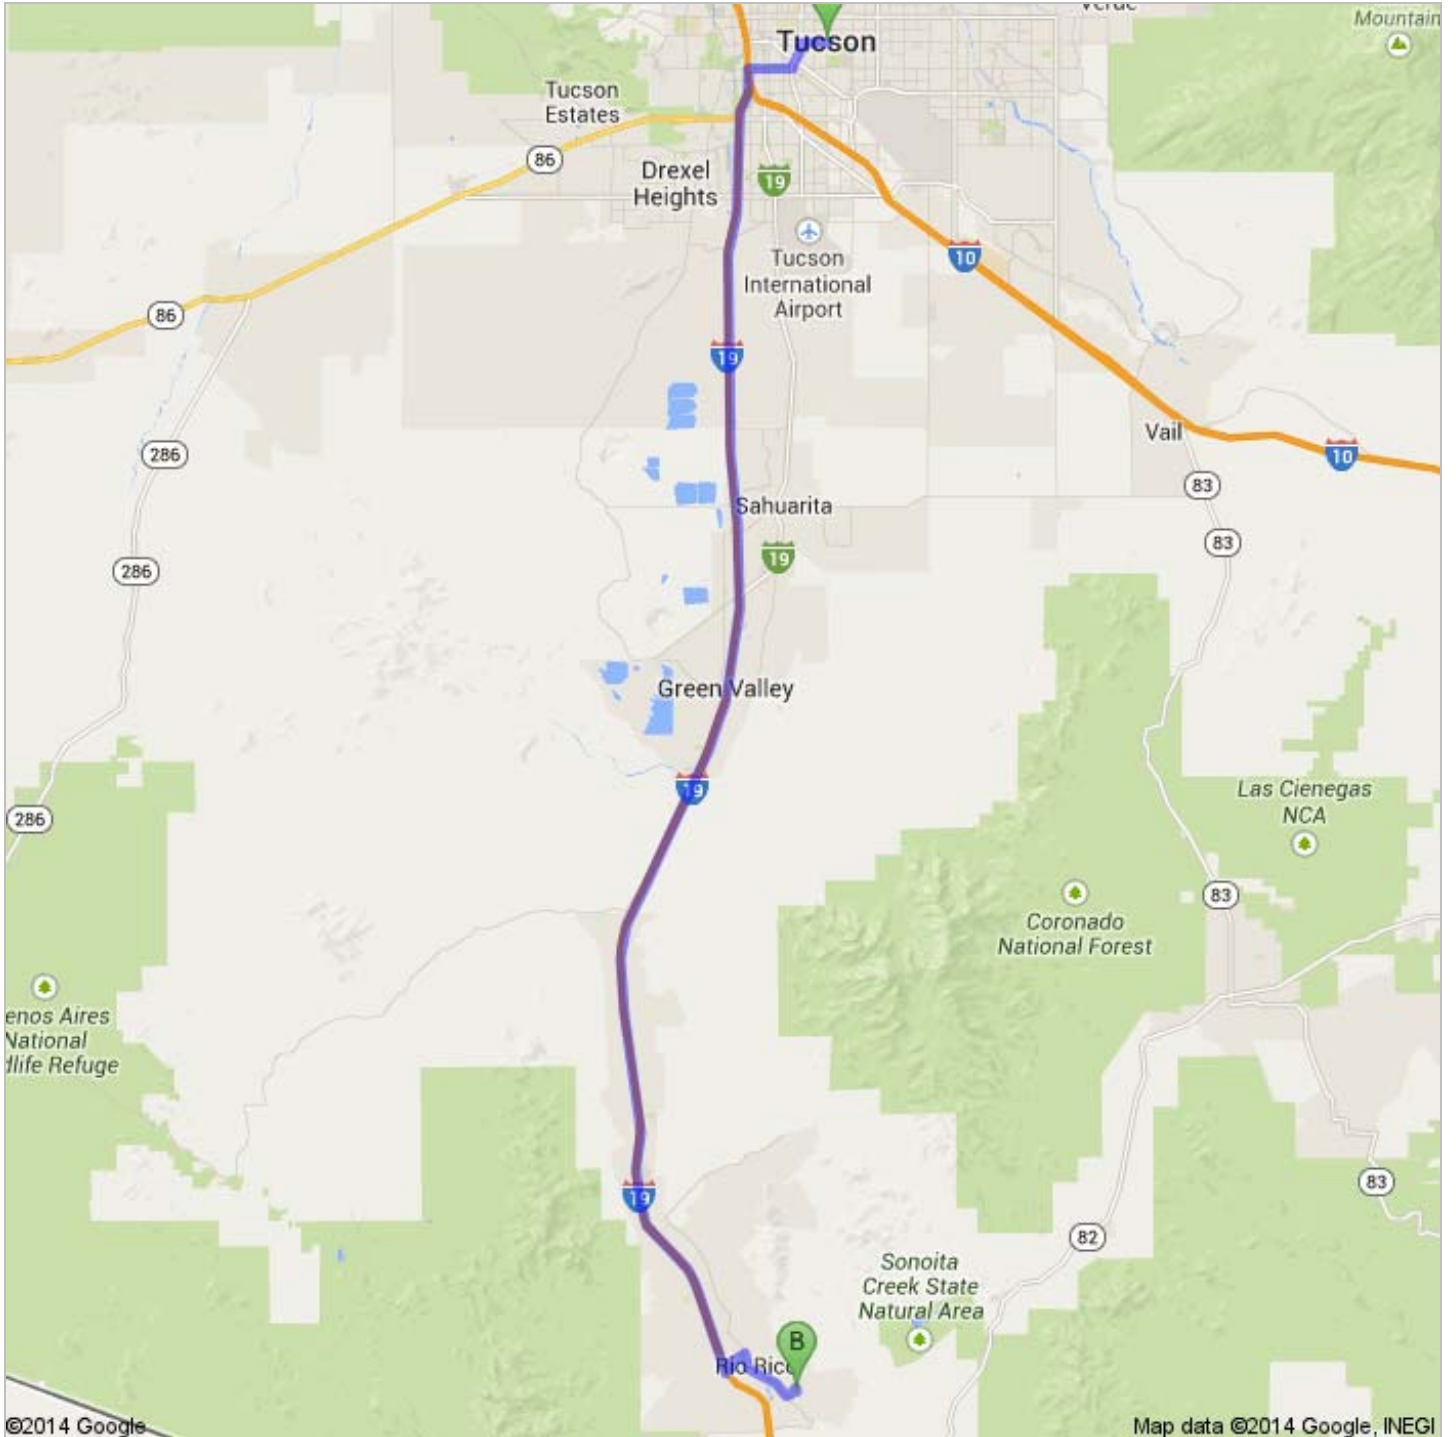

Directions to Via Fray Marcos
62.0 mi – about 1 hour 5 mins

A Tucson, AZ

1. Head **west** on **E Broadway Blvd** toward **S Country Club Rd**
About 2 mins

go 1.0 mi
total 1.0 mi

2. Turn left onto **S Kino Pkwy**
About 2 mins

go 1.1 mi
total 2.1 mi

3. Turn right onto **E 22nd St**
About 4 mins

go 1.7 mi
total 3.9 mi

4. Turn left onto **South Fwy**
About 1 min

go 0.5 mi
total 4.4 mi

5. Merge onto **I-19 S** via the ramp to **Nogales**
About 45 mins

go 2.7 mi
total 61.3 mi

9. Turn left onto **Camino San Xavier**
About 2 mins

go 0.5 mi
total 61.8 mi

10. Take the 2nd right onto **Via Fray Marcos**
About 45 secs

go 0.2 mi
total 62.0 mi

 Via Fray Marcos

These directions are for planning purposes only. You may find that construction projects, traffic, weather, or other events may cause conditions to differ from the map results, and you should plan your route accordingly. You must obey all signs or notices regarding your route.

-  Polygon Measure
-  From: Tucson, AZ
-  Driving directions to Via Fray Marcos
-  To: Via Fray Marcos