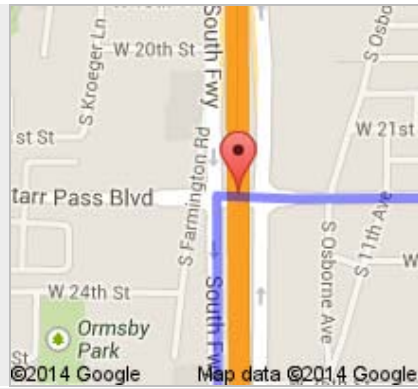

Directions to Via Fray Marcos
62.0 mi – about 1 hour 5 mins

A Tucson, AZ

1. Head **west** on **E Broadway Blvd** toward **S Country Club Rd**
About 2 mins

go 1.0 mi
total 1.0 mi

2. Turn left onto **S Kino Pkwy**
About 2 mins

go 1.1 mi
total 2.1 mi

3. Turn right onto **E 22nd St**
About 4 mins

go 1.7 mi
total 3.9 mi

4. Turn left onto **South Fwy**
About 1 min

go 0.5 mi
total 4.4 mi

5. Merge onto **I-19 S** via the ramp to **Nogales**
About 45 mins

go 52.7 mi
total 57.1 mi

6. Take exit **17** for **Rio Rico Dr** toward **Yevapai Dr**

go 0.2 mi
total 57.3 mi

7. Turn left onto **Rio Rico Dr**
About 3 mins

go 1.3 mi
total 58.6 mi

8. Turn right onto **Pendleton Dr**
About 5 mins

-  Polygon Measure
-  From: Tucson, AZ
-  Driving directions to Via Fray Marcos
-  To: Via Fray Marcos