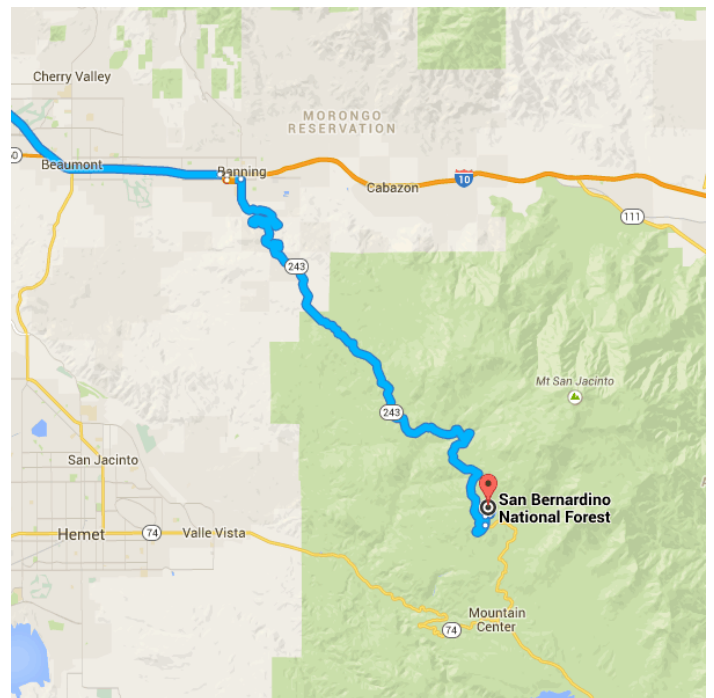

Directions from Los Angeles, CA to San Bernardino National Forest

o Los Angeles, CA

Get on US-101 S from N Main St

0.5 mi / 2 min

- ↑ 1. Head southeast on W 1st St toward S Main St
82 ft
- ↶ 2. Turn left at the 1st cross street onto N Main St
0.3 mi
- ↷ 3. Turn right onto W Aliso St
322 ft
- ⬆ 4. Merge onto US-101 S via the ramp on the left to Interstate 10 Fwy E/Interstate 5 Fwy S
0.1 mi

Follow I-10 E to CA-243 S/S 8th St in Banning. Take the 8th St/CA-243 exit from I-10 E

83.1 mi / 1 h 21 min

- 5. Merge onto **US-101 S**
0.7 mi
- 6. Keep **left** at the fork to continue on **San Bernardino Fwy**, follow signs for **San Bernardino/Interstate 10 E**
1.3 mi
- 7. Merge onto **I-10 E**
80.9 mi
- 8. Take the **8th St/CA-243** exit toward **Idyllwild**
0.2 mi

Follow **CA-243 S** to **Knob-Hill** in Idyllwild-
Pine Cove

24.4 mi / 41 min

- 9. Turn **right** onto **CA-243 S/S 8th St**
0.1 mi
- 10. Turn **left** at the 1st cross street onto **W Lincoln St**
0.5 mi
- 11. Turn **right** onto **CA-243 S/S San Gorgonio Ave**
 Continue to follow **CA-243 S**
22.9 mi
- 12. Turn **left** onto **Franklin Dr**
180 ft
- 13. Turn **right** to stay on **Franklin Dr**
0.3 mi
- 14. **Franklin Dr** turns **right** and becomes **Sherman Dr**
0.2 mi
- 15. **Sherman Dr** turns **left** and becomes **Coulter Dr**
253 ft
- 16. Turn **left** onto **Cascade**
0.2 mi

Imagery ©2015 Landsat, Data USGS, Data SIO, NOAA, U.S. Navy, NGA, GEBCO, Data LDEO-Columbia, NSF, NOAA, Data MBARI, Map data ©2015 Google

The Property is located 265 feet to the north of the road.