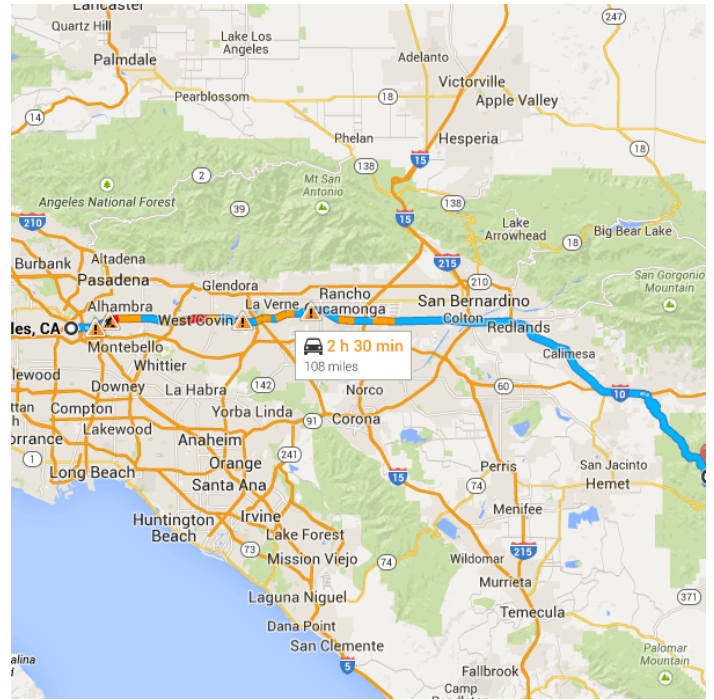

Directions from Los Angeles, CA to San Bernardino National Forest

o Los Angeles, CA

Get on US-101 S from N Main St

0.5 mi / 2 min

- ↑ 1. Head southeast on W 1st St toward S Main St
82 ft
- ↶ 2. Turn left at the 1st cross street onto N Main St
0.3 mi
- ↷ 3. Turn right onto W Aliso St
322 ft
- ⬆ 4. Merge onto US-101 S via the ramp on the left to Interstate 10 Fwy E/Interstate 5 Fwy S
0.1 mi

Follow I-10 E to CA-243 S/S 8th St in Banning. Take the 8th St/CA-243 exit from I-10 E

83.1 mi / 1 h 21 min

- 5. Merge onto **US-101 S**
0.7 mi
- 6. Keep **left** at the fork to continue on **San Bernardino Fwy**, follow signs for **San Bernardino/Interstate 10 E**
1.3 mi
- 7. Merge onto **I-10 E**
80.9 mi
- 8. Take the **8th St/CA-243** exit toward **Idyllwild**
0.2 mi

Follow **CA-243 S** to **Knob-Hill** in Idyllwild-
Pine Cove

24.4 mi / 41 min

- 9. Turn **right** onto **CA-243 S/S 8th St**
0.1 mi
- 10. Turn **left** at the 1st cross street onto **W Lincoln St**
0.5 mi
- 11. Turn **right** onto **CA-243 S/S San Gorgonio Ave**
 Continue to follow **CA-243 S**
22.9 mi
- 12. Turn **left** onto **Franklin Dr**
180 ft
- 13. Turn **right** to stay on **Franklin Dr**
0.3 mi
- 14. **Franklin Dr** turns **right** and becomes **Sherman Dr**
0.2 mi
- 15. **Sherman Dr** turns **left** and becomes **Coulter Dr**
253 ft
- 16. Turn **left** onto **Cascade**
0.2 mi

Imagery ©2015 Landsat, Data USGS, Data SIO, NOAA, U.S. Navy, NGA, GEBCO, Data LDEO-Columbia, NSF, NOAA, Data MBARI, Map data ©2015 Google

The Property is located 265 feet to the north of the road.