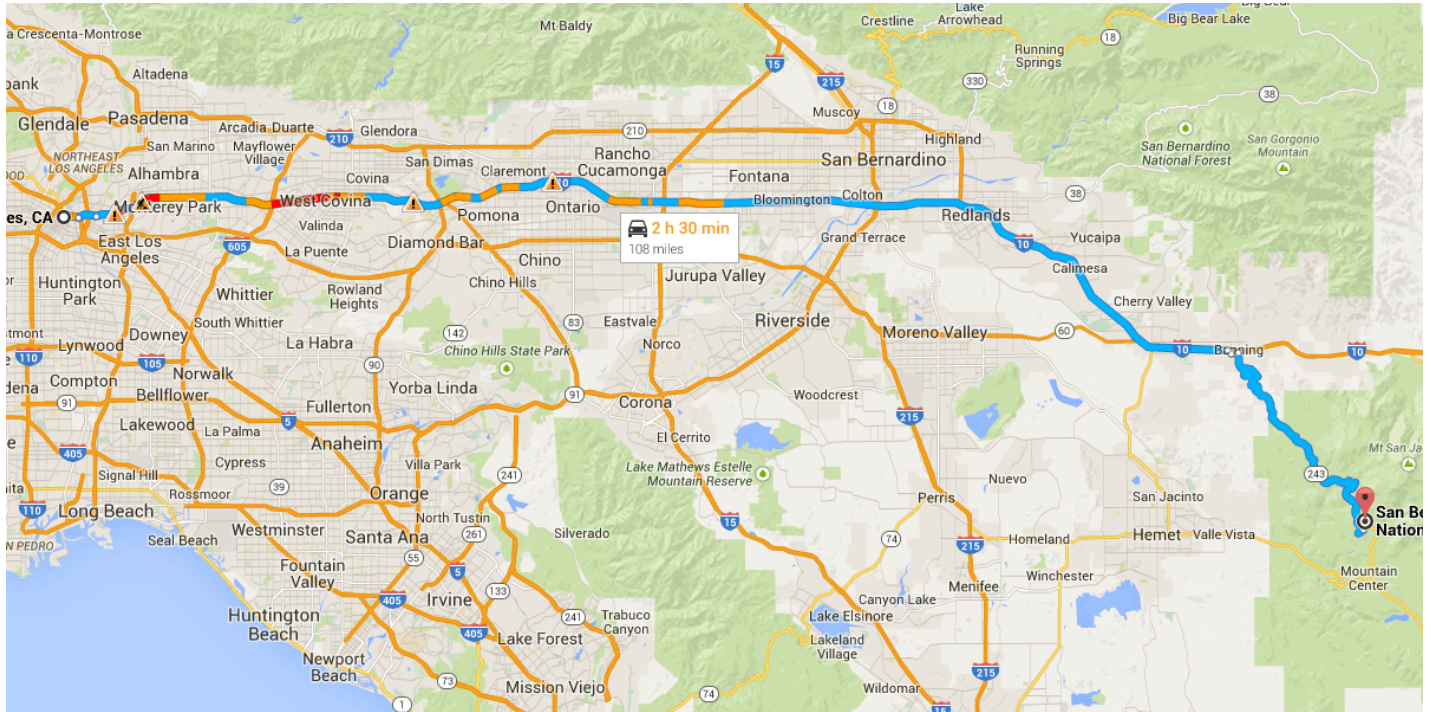

Directions from Los Angeles, CA to San Bernardino National Forest

o Los Angeles, CA

Get on US-101 S from N Main St

0.5 mi / 2 min

- ↑ 1. Head southeast on W 1st St toward S Main St
82 ft
- ↶ 2. Turn left at the 1st cross street onto N Main St
0.3 mi
- ↷ 3. Turn right onto W Aliso St
322 ft
- ⬆ 4. Merge onto US-101 S via the ramp on the left to Interstate 10 Fwy E/Interstate 5 Fwy S
0.1 mi

Follow I-10 E to CA-243 S/S 8th St in Banning. Take the 8th St/CA-243 exit from I-10 E

83.1 mi / 1 h 21 min

- 5. Merge onto **US-101 S**
0.7 mi
- 6. Keep **left** at the fork to continue on **San Bernardino Fwy**, follow signs for **San Bernardino/Interstate 10 E**
1.3 mi
- 7. Merge onto **I-10 E**
80.9 mi
- 8. Take the **8th St/CA-243** exit toward **Idyllwild**
0.2 mi

Follow **CA-243 S** to **Knob-Hill** in Idyllwild-
Pine Cove

24.4 mi / 41 min

- 9. Turn **right** onto **CA-243 S/S 8th St**
0.1 mi
- 10. Turn **left** at the 1st cross street onto **W Lincoln St**
0.5 mi
- 11. Turn **right** onto **CA-243 S/S San Gorgonio Ave**
 Continue to follow **CA-243 S**
22.9 mi
- 12. Turn **left** onto **Franklin Dr**
180 ft
- 13. Turn **right** to stay on **Franklin Dr**
0.3 mi
- 14. **Franklin Dr** turns **right** and becomes **Sherman Dr**
0.2 mi
- 15. **Sherman Dr** turns **left** and becomes **Coulter Dr**
253 ft
- 16. Turn **left** onto **Cascade**
0.2 mi

Imagery ©2015 Landsat, Data USGS, Data SIO, NOAA, U.S. Navy, NGA, GEBCO, Data LDEO-Columbia, NSF, NOAA, Data MBARI, Map data ©2015 Google

The Property is located 265 feet to the north of the road.