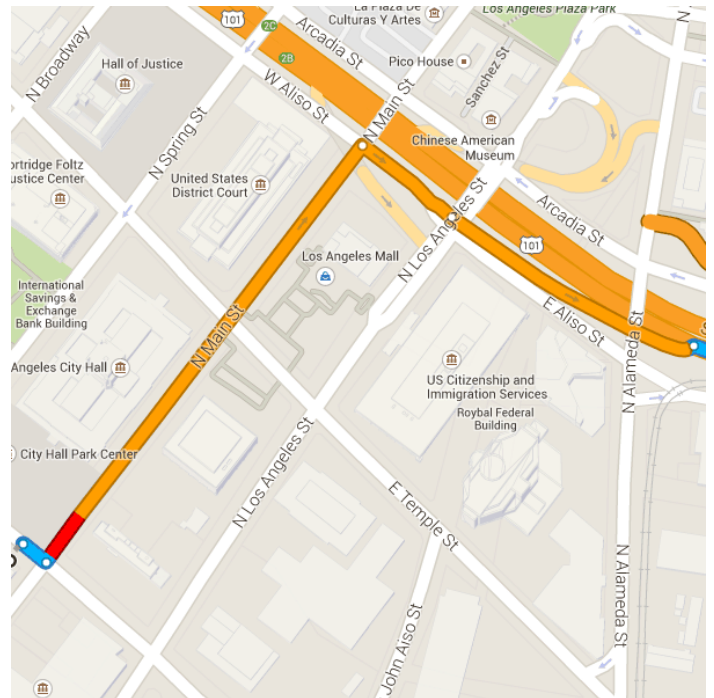

Directions from Los Angeles, CA to San Bernardino National Forest

o Los Angeles, CA

Get on US-101 S from N Main St

0.5 mi / 2 min

- ↑ 1. Head southeast on W 1st St toward S Main St
82 ft
- ↶ 2. Turn left at the 1st cross street onto N Main St
0.3 mi
- ↷ 3. Turn right onto W Aliso St
322 ft
- ⬆ 4. Merge onto US-101 S via the ramp on the left to Interstate 10 Fwy E/Interstate 5 Fwy S
0.1 mi

Follow I-10 E to CA-243 S/S 8th St in Banning. Take the 8th St/CA-243 exit from I-10 E

83.1 mi / 1 h 21 min

- 5. Merge onto **US-101 S**
0.7 mi
- 6. Keep **left** at the fork to continue on **San Bernardino Fwy**, follow signs for **San Bernardino/Interstate 10 E**
1.3 mi
- 7. Merge onto **I-10 E**
80.9 mi
- 8. Take the **8th St/CA-243** exit toward **Idyllwild**
0.2 mi

Follow **CA-243 S** to **Knob-Hill** in Idyllwild-
Pine Cove

24.4 mi / 41 min

- 9. Turn **right** onto **CA-243 S/S 8th St**
0.1 mi
- 10. Turn **left** at the 1st cross street onto **W Lincoln St**
0.5 mi
- 11. Turn **right** onto **CA-243 S/S San Gorgonio Ave**
 Continue to follow **CA-243 S**
22.9 mi
- 12. Turn **left** onto **Franklin Dr**
180 ft
- 13. Turn **right** to stay on **Franklin Dr**
0.3 mi
- 14. **Franklin Dr** turns **right** and becomes **Sherman Dr**
0.2 mi
- 15. **Sherman Dr** turns **left** and becomes **Coulter Dr**
253 ft
- 16. Turn **left** onto **Cascade**
0.2 mi

Imagery ©2015 Landsat, Data USGS, Data SIO, NOAA, U.S. Navy, NGA, GEBCO, Data LDEO-Columbia, NSF, NOAA, Data MBARI, Map data ©2015 Google

The Property is located 265 feet to the north of the road.