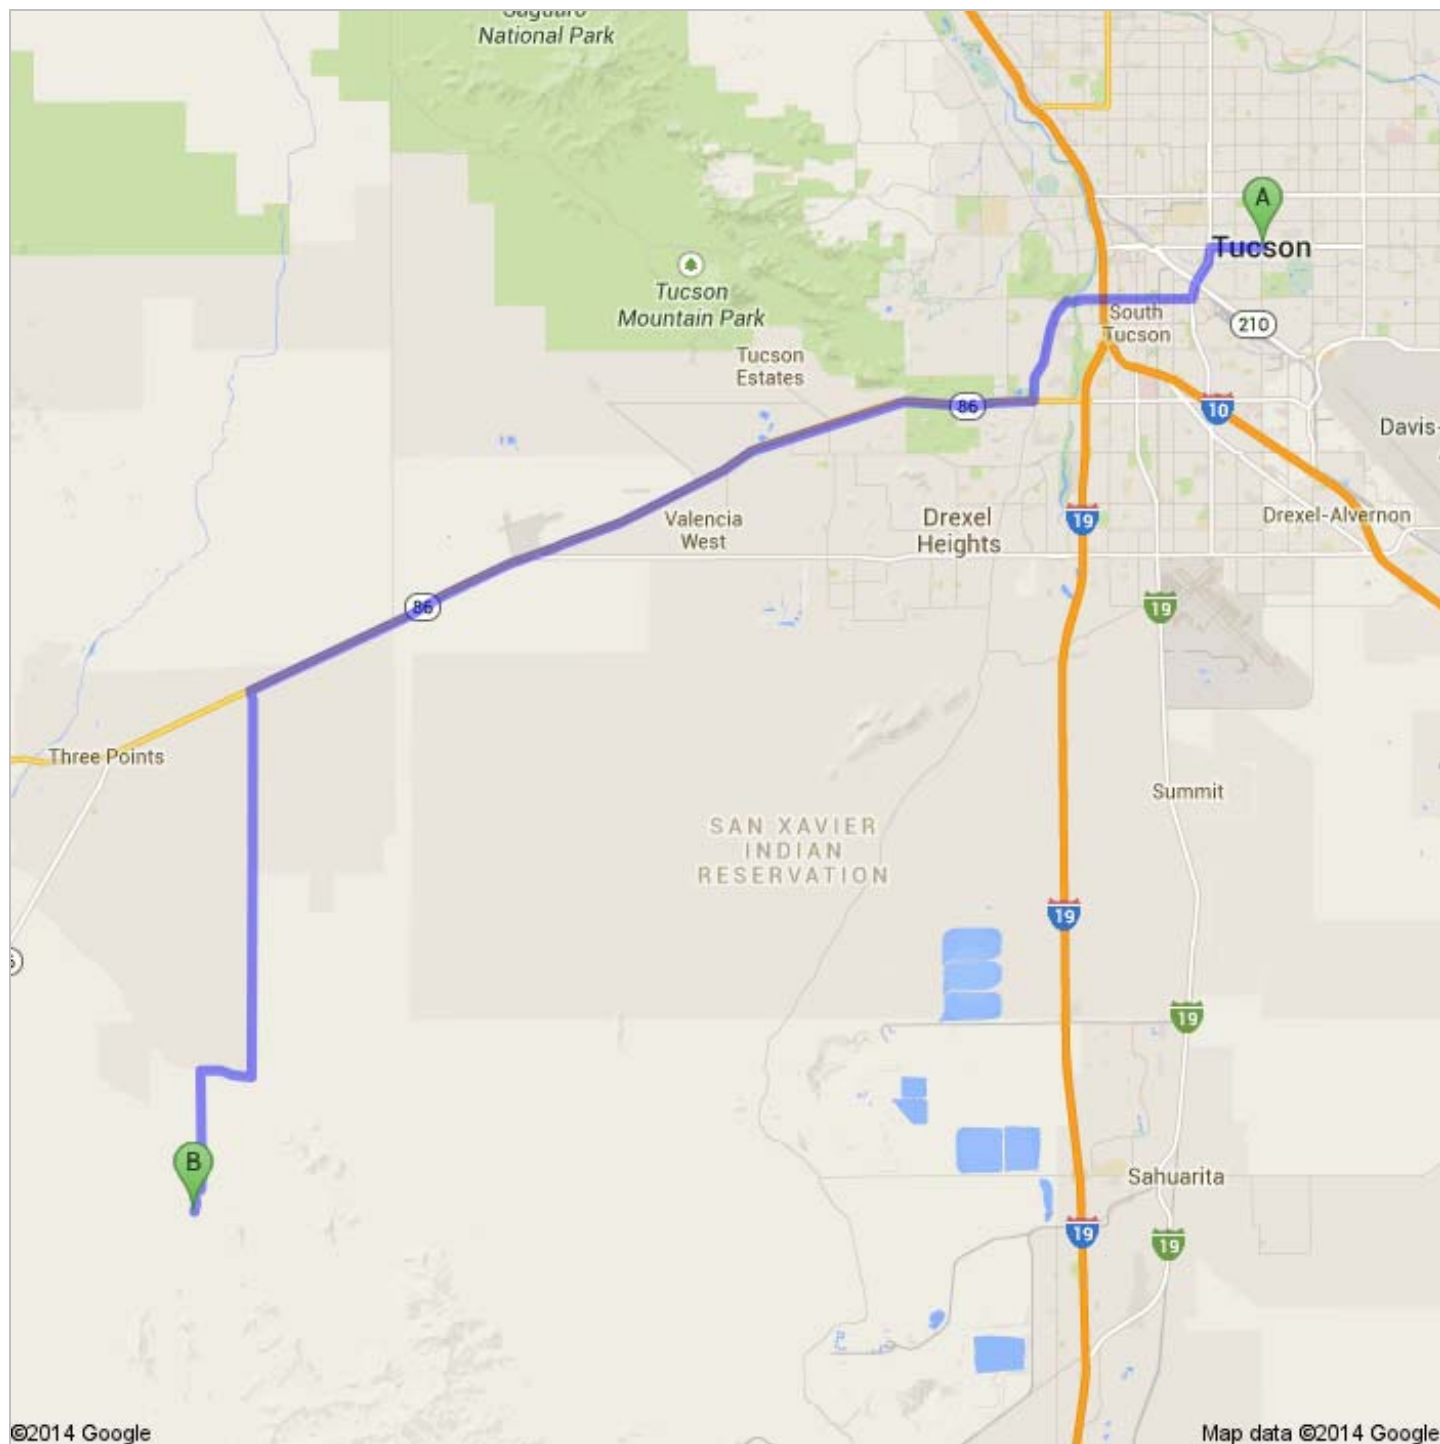

Directions to Roundelay Rd
34.8 mi – about 56 mins

A Tucson, AZ

1. Head **west** on **E Broadway Blvd** toward **S Country Club Rd**
About 2 mins

go 1.0 mi
total 1.0 mi

2. Turn **left** onto **S Kino Pkwy**
About 2 mins

go 1.1 mi
total 2.1 mi

3. Turn **right** onto **E 22nd St**
About 4 mins

go 1.7 mi
total 3.8 mi

4. Continue onto **W Starr Pass Blvd**
About 1 min

go 0.7 mi
total 4.5 mi

5. Turn right onto **S Mission Rd**
About 4 mins

go 2.3 mi
total 6.7 mi

6. Turn right onto **AZ-86 W/W Ajo Way**
About 17 mins

go 16.6 mi
total 23.4 mi

7. Turn left onto **S Sierrita Mountain Rd**
About 11 mins

go 7.6 mi
total 31.0 mi

8. Turn right onto **W Diamond Bell Ranch Rd**
About 2 mins

 468 DEER WATCH Cir

 Driving directions to Roundelay Rd

 To: Roundelay Rd

 From: Tucson, AZ