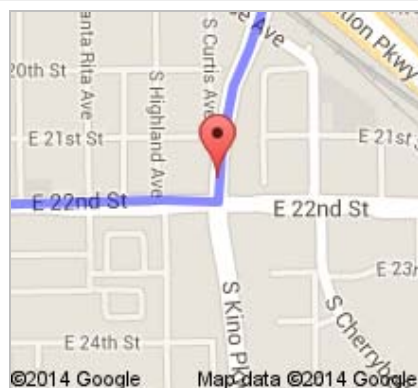

Directions to Roundelay Rd
34.8 mi – about 56 mins

A Tucson, AZ

1. Head **west** on **E Broadway Blvd** toward **S Country Club Rd**
About 2 mins

go 1.0 mi
total 1.0 mi

2. Turn **left** onto **S Kino Pkwy**
About 2 mins

go 1.1 mi
total 2.1 mi

3. Turn **right** onto **E 22nd St**
About 4 mins

go 1.7 mi
total 3.8 mi

4. Continue onto **W Starr Pass Blvd**
About 1 min

go 0.7 mi
total 4.5 mi

5. Turn right onto **S Mission Rd**
About 4 mins

go 2.3 mi
total 6.7 mi

6. Turn right onto **AZ-86 W/W Ajo Way**
About 17 mins

go 16.6 mi
total 23.4 mi

7. Turn left onto **S Sierrita Mountain Rd**
About 11 mins

go 7.6 mi
total 31.0 mi

8. Turn right onto **W Diamond Bell Ranch Rd**
About 2 mins

 468 DEER WATCH Cir

 Driving directions to Roundelay Rd

 To: Roundelay Rd

 From: Tucson, AZ