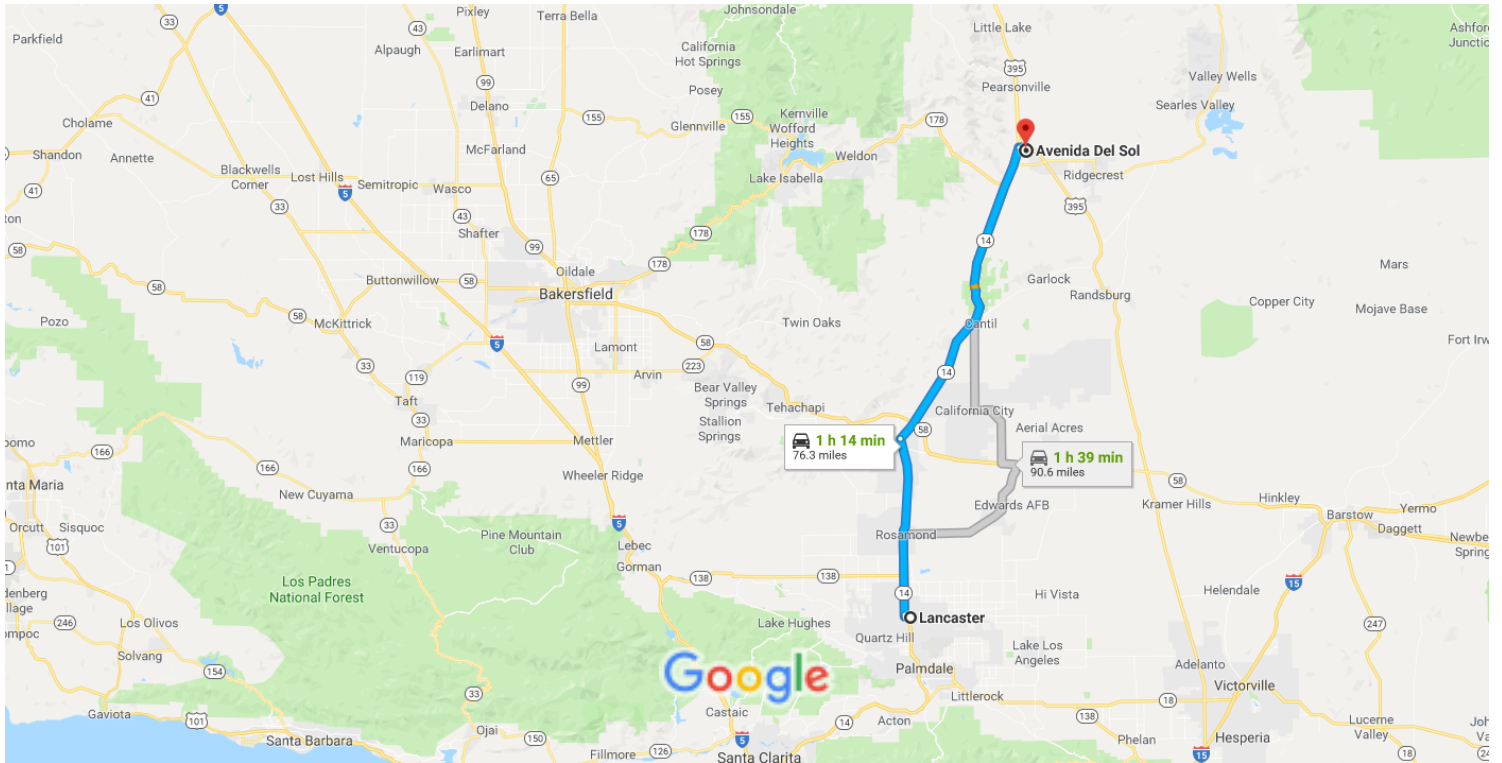

Lancaster, CA, USA to Avenida Del Sol, Inyokern, CA 93527, USA
Drive 76.3 miles, 1 h 14 min

Map data ©2018 Google 20 km

Lancaster

California, USA

Get on CA-14 N from Avenue J/W Ave J

5 min (1.2 mi)

1. Head west

0.1 mi

2. Turn right toward 15th St W

164 ft

3. Turn left at W Ave J 3

16 ft

4. Turn right onto 15th St W

0.2 mi

5. Turn left onto Avenue J/W Ave J

0.7 mi

-  6. Turn right to merge onto CA-14 N toward Mojave
0.2 mi

Follow CA-14 N to Athel Ave in Kern County

1 h 6 min (73.5 mi)

-  7. Merge onto CA-14 N
 Pass by Denny's (on the right in 25.4 mi)
26.0 mi
-  8. Turn right onto CA-14 N/Midland Trail
 Continue to follow CA-14 N
47.5 mi

Continue on Athel Ave. Drive to Avenida Del Sol in Inyokern

3 min (1.5 mi)

-  9. Turn right onto Athel Ave
1.0 mi
-  10. Turn right onto Avenida Del Sol
0.5 mi

Avenida Del Sol

Inyokern, CA 93527, USA

These directions are for planning purposes only. You may find that construction projects, traffic, weather, or other events may cause conditions to differ from the map results, and you should plan your route accordingly. You must obey all signs or notices regarding your route.