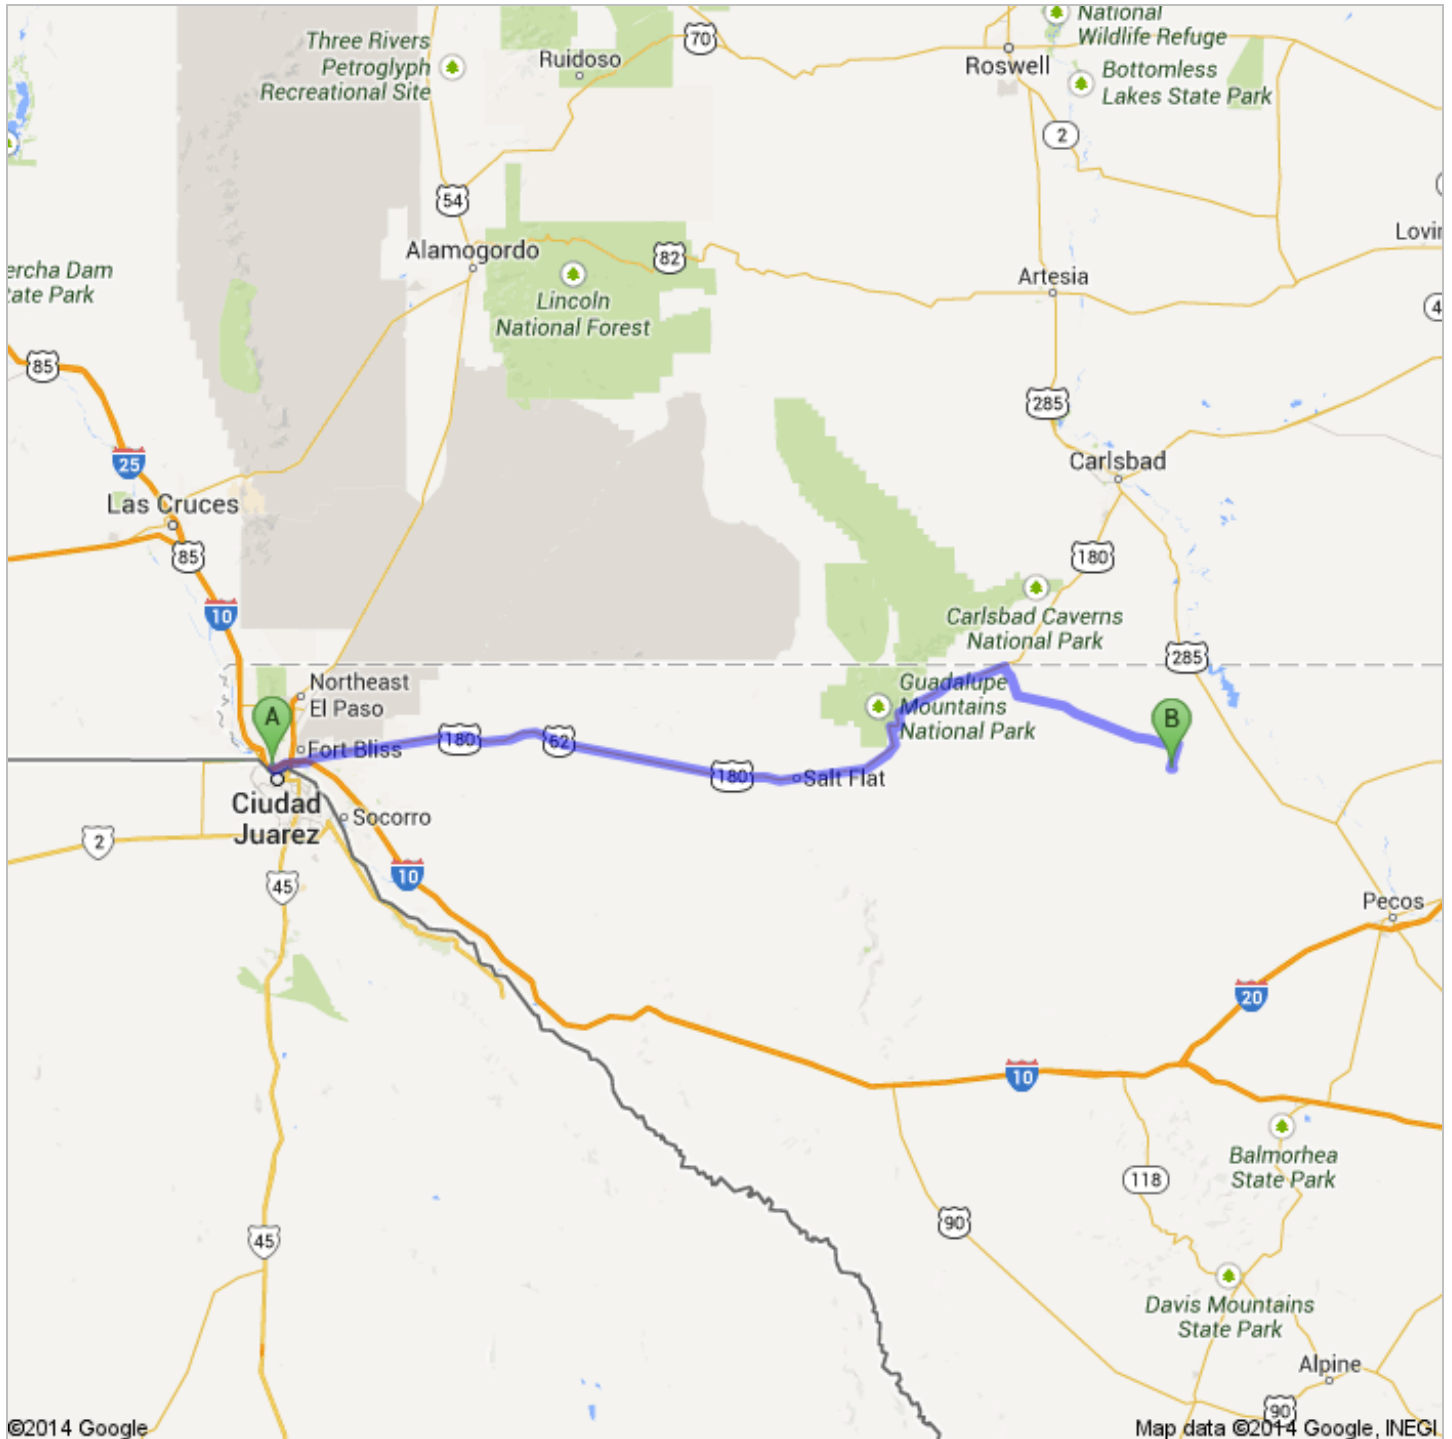

Directions to Unknown road
166 mi – about 3 hours 11 mins

 El Paso, TX

1. Head **southeast** on **N Mesa St** toward **E Schuster Ave**
About 2 mins

go 0.6 mi
total 0.6 mi

 2. Turn left onto **Wyoming Ave**

go 0.1 mi
total 0.8 mi

 3. Take the ramp onto **I-10 E**
About 5 mins

go 4.6 mi
total 5.4 mi

 4. Take exit **24B** toward **Geronimo Dr**

go 0.3 mi
total 5.6 mi

5. Merge onto **Gateway Blvd E**
About 2 mins

go 0.9 mi
total 6.5 mi

↶ 6. Turn left onto **Robert E Lee Rd**

go 56 ft
total 6.5 mi

↶ 7. Turn left to stay on **Robert E Lee Rd**
About 1 min

go 0.6 mi
total 7.1 mi

 8. Turn right onto **US-180 E/US-62 E/Montana Ave**
About 15 mins

go 10.7 mi
total 17.8 mi

9. Continue straight
About 48 secs

go 0.8 mi
total 18.6 mi

10. Continue straight onto **US-180 E/US-62 E/Montana Ave**

Continue to follow US-180 E/US-62 E
About 1 hour 46 mins

go 111 mi
total 129 mi