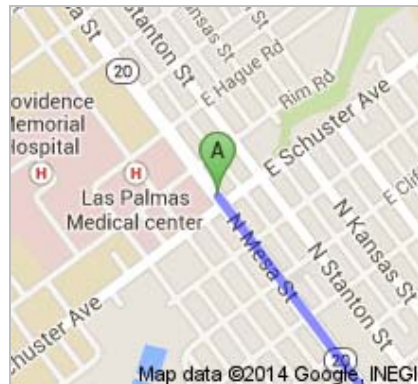

Directions to Unknown road
166 mi – about 3 hours 11 mins

 El Paso, TX

1. Head **southeast** on **N Mesa St** toward **E Schuster Ave**
About 2 mins

go 0.6 mi
total 0.6 mi

 2. Turn left onto **Wyoming Ave**

go 0.1 mi
total 0.8 mi

 3. Take the ramp onto **I-10 E**
About 5 mins

go 4.6 mi
total 5.4 mi

 4. Take exit **24B** toward **Geronimo Dr**

go 0.3 mi
total 5.6 mi

5. Merge onto **Gateway Blvd E**
About 2 mins

go 0.9 mi
total 6.5 mi

↶ 6. Turn left onto **Robert E Lee Rd**

go 56 ft
total 6.5 mi

↶ 7. Turn left to stay on **Robert E Lee Rd**
About 1 min

go 0.6 mi
total 7.1 mi

 8. Turn right onto **US-180 E/US-62 E/Montana Ave**
About 15 mins

go 10.7 mi
total 17.8 mi

9. Continue straight
About 48 secs

go 0.8 mi
total 18.6 mi

10. Continue straight onto **US-180 E/US-62 E/Montana Ave**

Continue to follow US-180 E/US-62 E
About 1 hour 46 mins

go 111 mi
total 129 mi