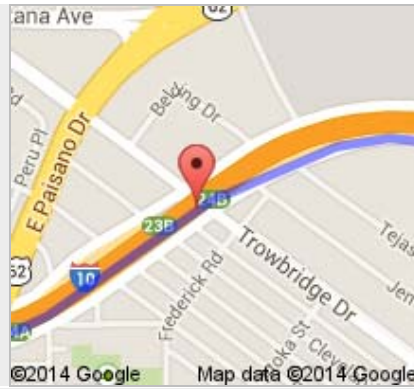

Directions to Unknown road
166 mi – about 3 hours 11 mins

 El Paso, TX

1. Head **southeast** on **N Mesa St** toward **E Schuster Ave**
About 2 mins

go 0.6 mi
total 0.6 mi

 2. Turn left onto **Wyoming Ave**

go 0.1 mi
total 0.8 mi

 3. Take the ramp onto **I-10 E**
About 5 mins

go 4.6 mi
total 5.4 mi

 4. Take exit **24B** toward **Geronimo Dr**

go 0.3 mi
total 5.6 mi

5. Merge onto **Gateway Blvd E**
About 2 mins

go 0.9 mi
total 6.5 mi

↶ 6. Turn left onto **Robert E Lee Rd**

go 56 ft
total 6.5 mi

↶ 7. Turn left to stay on **Robert E Lee Rd**
About 1 min

go 0.6 mi
total 7.1 mi

 8. Turn right onto **US-180 E/US-62 E/Montana Ave**
About 15 mins

go 10.7 mi
total 17.8 mi

9. Continue straight
About 48 secs

go 0.8 mi
total 18.6 mi

10. Continue straight onto **US-180 E/US-62 E/Montana Ave**

Continue to follow US-180 E/US-62 E
About 1 hour 46 mins

go 111 mi
total 129 mi