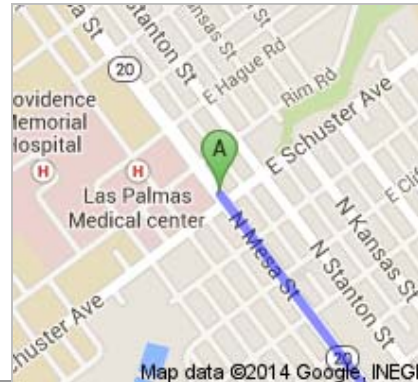

Directions to Unknown road
166 mi – about 3 hours 11 mins

 El Paso, TX

1. Head **southeast** on **N Mesa St** toward **E Schuster Ave**
About 2 mins

go 0.6 mi
total 0.6 mi

 2. Turn left onto **Wyoming Ave**

go 0.1 mi
total 0.8 mi

 3. Take the ramp onto **I-10 E**
About 5 mins

go 4.6 mi
total 5.4 mi

 4. Take exit **24B** toward **Geronimo Dr**

go 0.3 mi
total 5.6 mi

5. Merge onto **Gateway Blvd E**
About 2 mins

go 0.9 mi
total 6.5 mi

↶ 6. Turn left onto **Robert E Lee Rd**

go 56 ft
total 6.5 mi

↶ 7. Turn left to stay on **Robert E Lee Rd**
About 1 min

go 0.6 mi
total 7.1 mi

 8. Turn right onto **US-180 E/US-62 E/Montana Ave**
About 15 mins

go 10.7 mi
total 17.8 mi

9. Continue straight
About 48 secs

go 0.8 mi
total 18.6 mi

10. Continue straight onto **US-180 E/US-62 E/Montana Ave**

Continue to follow US-180 E/US-62 E
About 1 hour 46 mins

go 111 mi
total 129 mi