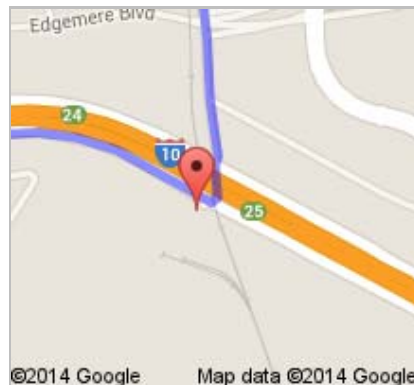

Directions to Unknown road
166 mi – about 3 hours 11 mins

 El Paso, TX

1. Head **southeast** on **N Mesa St** toward **E Schuster Ave**
About 2 mins

go 0.6 mi
total 0.6 mi

 2. Turn left onto **Wyoming Ave**

go 0.1 mi
total 0.8 mi

 3. Take the ramp onto **I-10 E**
About 5 mins

go 4.6 mi
total 5.4 mi

 4. Take exit **24B** toward **Geronimo Dr**

go 0.3 mi
total 5.6 mi

5. Merge onto **Gateway Blvd E**
About 2 mins

go 0.9 mi
total 6.5 mi

↶ 6. Turn left onto **Robert E Lee Rd**

go 56 ft
total 6.5 mi

↶ 7. Turn left to stay on **Robert E Lee Rd**
About 1 min

go 0.6 mi
total 7.1 mi

 8. Turn right onto **US-180 E/US-62 E/Montana Ave**
About 15 mins

go 10.7 mi
total 17.8 mi

9. Continue straight
About 48 secs

go 0.8 mi
total 18.6 mi

10. Continue straight onto **US-180 E/US-62 E/Montana Ave**

Continue to follow US-180 E/US-62 E
About 1 hour 46 mins

go 111 mi
total 129 mi