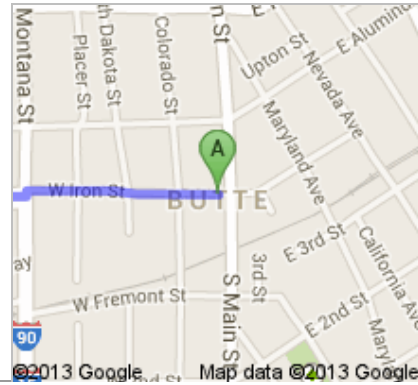

Directions to Agate Dr  
168 mi – about 3 hours 30 mins

 Butte, Mt

1. Head **west** on **Iron St** toward **S Colorado St**  
About 1 min

go 0.2 mi  
total 0.2 mi

 2. Turn left onto **S Montana St**

go 0.30 mi  
total 0.2 mi

 3. Take the 1st right onto **I-90 BUS W/W Iron St**  
Continue to follow I-90 BUS W  
About 2 mins

go 0.8 mi  
total 1.1 mi

 4. Merge onto **I-15 S/I-90 W** via the ramp to **I-115**  
About 4 mins

go 3.5 mi  
total 4.6 mi

©2013 Google Map data ©2013 Google

5. Take exit **121** to merge onto **I-15 S** toward **Dillon/ Idaho Falls**  
About 16 mins

go 18.9 mi  
total 23.5 mi

©2013 Google Map data ©2013 Google

6. Take exit **102** for **MT-43** toward **Divide Wisdom**

go 0.3 mi  
total 23.7 mi

©2013 Google Map data ©2013 Google

7. Turn right onto **MT-43 W**  
Entering Idaho  
About 1 hour 55 mins

go 77.2 mi  
total 101 mi

©2013 Google Map data ©2013 Google

8. Turn left onto **US-93 S/Lewis and Clark Trail**  
Continue to follow US-93 S  
About 47 mins