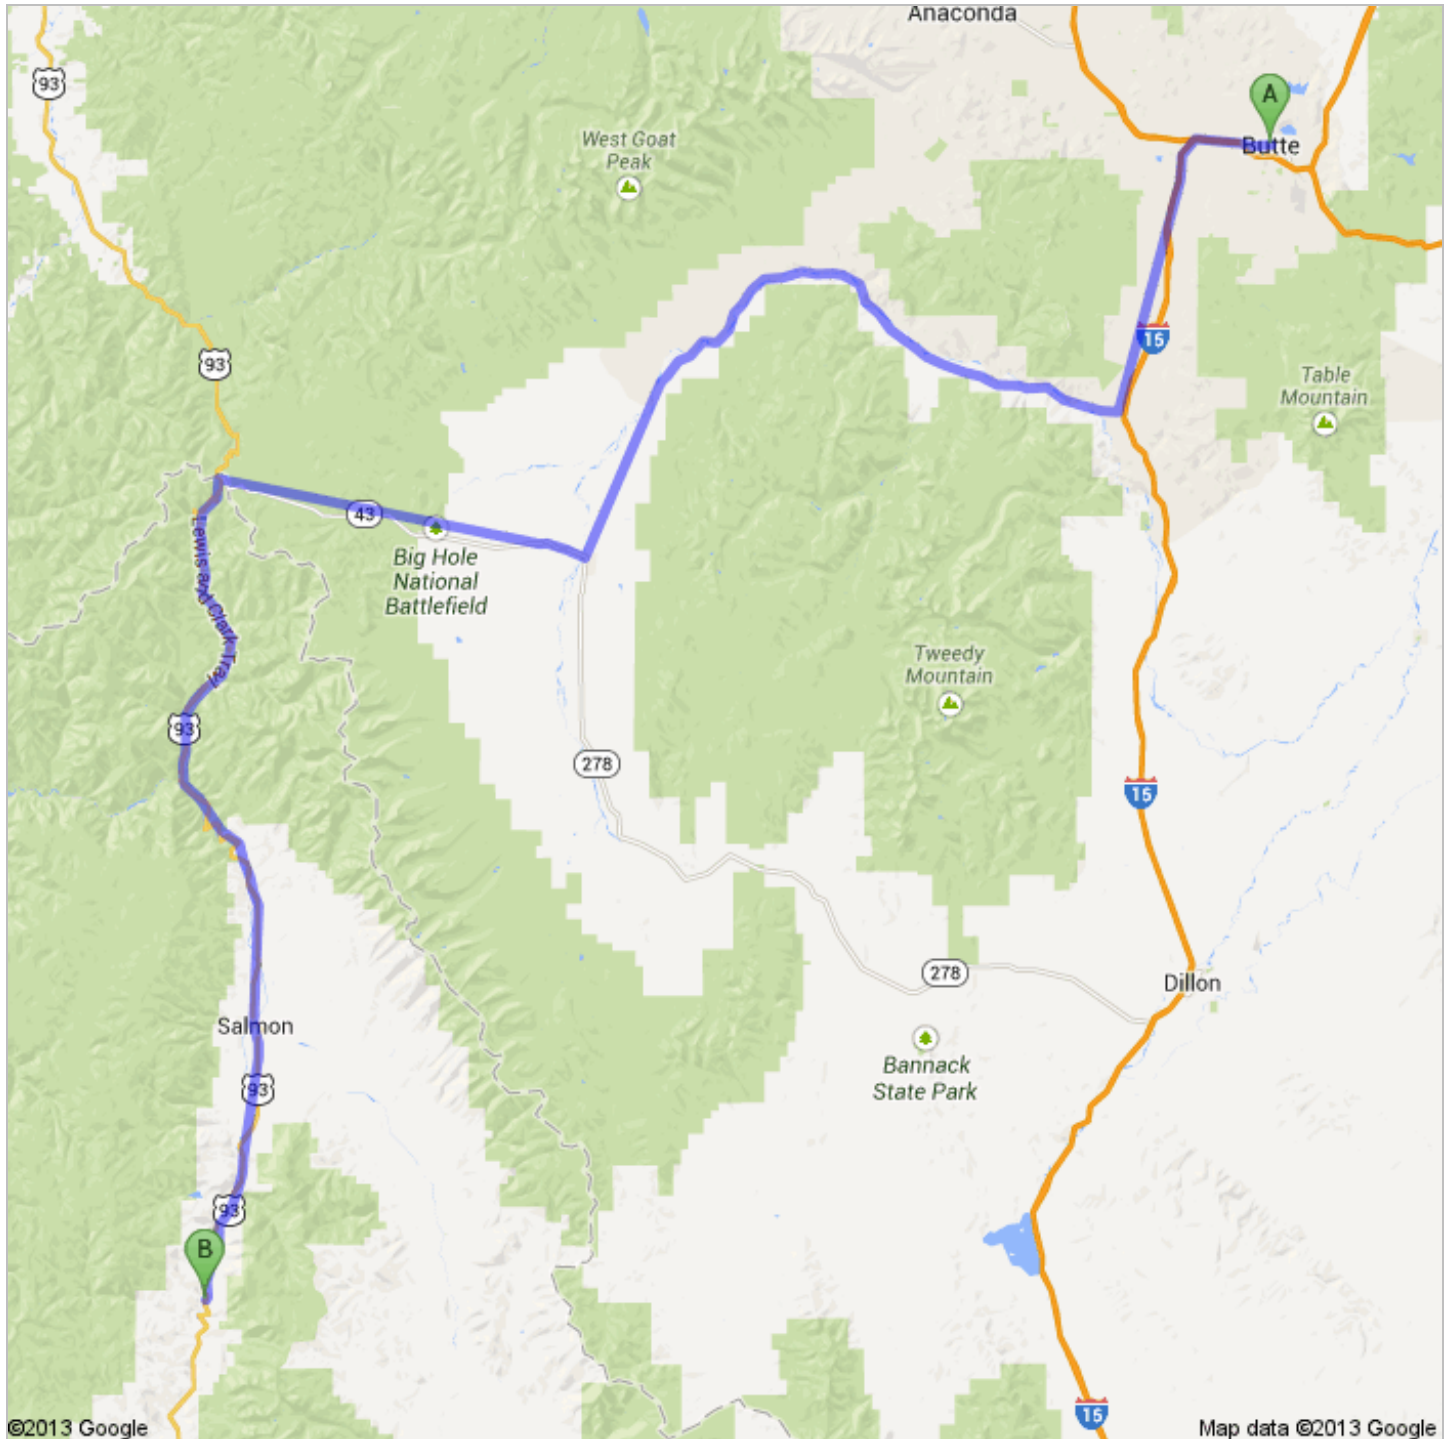

Directions to Agate Dr  
168 mi – about 3 hours 30 mins

 Butte, Mt

1. Head **west** on **Iron St** toward **S Colorado St**  
About 1 min

go 0.2 mi  
total 0.2 mi

 2. Turn left onto **S Montana St**

go 0.30 mi  
total 0.2 mi

 3. Take the 1st right onto **I-90 BUS W/W Iron St**  
Continue to follow I-90 BUS W  
About 2 mins

go 0.8 mi  
total 1.1 mi

 4. Merge onto **I-15 S/I-90 W** via the ramp to **I-115**  
About 4 mins

go 3.5 mi  
total 4.6 mi

©2013 Google Map data ©2013 Google

5. Take exit **121** to merge onto **I-15 S** toward **Dillon/ Idaho Falls**  
About 16 mins

go 18.9 mi  
total 23.5 mi

©2013 Google Map data ©2013 Google

6. Take exit **102** for **MT-43** toward **Divide Wisdom**

go 0.3 mi  
total 23.7 mi

©2013 Google Map data ©2013 Google

7. Turn right onto **MT-43 W**  
Entering Idaho  
About 1 hour 55 mins

go 77.2 mi  
total 101 mi

©2013 Google Map data ©2013 Google

8. Turn left onto **US-93 S/Lewis and Clark Trail**  
Continue to follow US-93 S  
About 47 mins