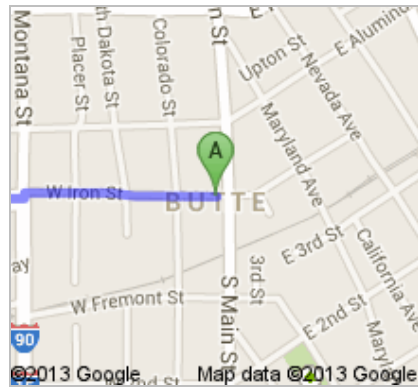

Directions to Agate Dr  
168 mi – about 3 hours 30 mins

 Butte, Mt

1. Head **west** on **Iron St** toward **S Colorado St**  
About 1 min

go 0.2 mi  
total 0.2 mi

 2. Turn left onto **S Montana St**

go 0.30 mi  
total 0.2 mi

 3. Take the 1st right onto **I-90 BUS W/W Iron St**  
Continue to follow I-90 BUS W  
About 2 mins

go 0.8 mi  
total 1.1 mi

 4. Merge onto **I-15 S/I-90 W** via the ramp to **I-115**  
About 4 mins

go 3.5 mi  
total 4.6 mi

©2013 Google Map data ©2013 Google

5. Take exit **121** to merge onto **I-15 S** toward **Dillon/ Idaho Falls**  
About 16 mins

go 18.9 mi  
total 23.5 mi

©2013 Google Map data ©2013 Google

6. Take exit **102** for **MT-43** toward **Divide Wisdom**

go 0.3 mi  
total 23.7 mi

©2013 Google Map data ©2013 Google

7. Turn right onto **MT-43 W**  
Entering Idaho  
About 1 hour 55 mins

go 77.2 mi  
total 101 mi

©2013 Google Map data ©2013 Google

8. Turn left onto **US-93 S/Lewis and Clark Trail**  
Continue to follow US-93 S  
About 47 mins