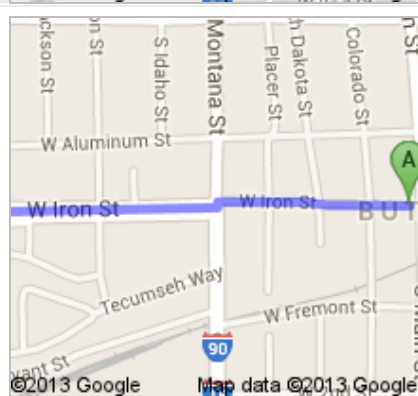

Directions to Agate Dr  
168 mi – about 3 hours 30 mins

 Butte, Mt

1. Head **west** on **Iron St** toward **S Colorado St**  
About 1 min

go 0.2 mi  
total 0.2 mi

 2. Turn left onto **S Montana St**

go 0.30 mi  
total 0.2 mi

 3. Take the 1st right onto **I-90 BUS W/W Iron St**  
Continue to follow I-90 BUS W  
About 2 mins

go 0.8 mi  
total 1.1 mi

 4. Merge onto **I-15 S/I-90 W** via the ramp to **I-115**  
About 4 mins

go 3.5 mi  
total 4.6 mi

©2013 Google Map data ©2013 Google

5. Take exit **121** to merge onto **I-15 S** toward **Dillon/ Idaho Falls**  
About 16 mins

go 18.9 mi  
total 23.5 mi

©2013 Google Map data ©2013 Google

6. Take exit **102** for **MT-43** toward **Divide Wisdom**

go 0.3 mi  
total 23.7 mi

©2013 Google Map data ©2013 Google

7. Turn right onto **MT-43 W**  
Entering Idaho  
About 1 hour 55 mins

go 77.2 mi  
total 101 mi

©2013 Google Map data ©2013 Google

8. Turn left onto **US-93 S/Lewis and Clark Trail**  
Continue to follow US-93 S  
About 47 mins