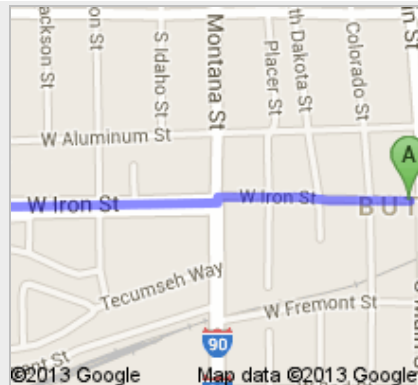

Directions to Agate Dr  
168 mi – about 3 hours 30 mins

 Butte, Mt

1. Head **west** on **Iron St** toward **S Colorado St**  
About 1 min

go 0.2 mi  
total 0.2 mi

 2. Turn left onto **S Montana St**

go 0.30 mi  
total 0.2 mi

 3. Take the 1st right onto **I-90 BUS W/W Iron St**  
Continue to follow I-90 BUS W  
About 2 mins

go 0.8 mi  
total 1.1 mi

 4. Merge onto **I-15 S/I-90 W** via the ramp to **I-115**  
About 4 mins

go 3.5 mi  
total 4.6 mi

©2013 Google Map data ©2013 Google

5. Take exit **121** to merge onto **I-15 S** toward **Dillon/ Idaho Falls**  
About 16 mins

go 18.9 mi  
total 23.5 mi

©2013 Google Map data ©2013 Google

6. Take exit **102** for **MT-43** toward **Divide Wisdom**

go 0.3 mi  
total 23.7 mi

©2013 Google Map data ©2013 Google

7. Turn right onto **MT-43 W**  
Entering Idaho  
About 1 hour 55 mins

go 77.2 mi  
total 101 mi

©2013 Google Map data ©2013 Google

8. Turn left onto **US-93 S/Lewis and Clark Trail**  
Continue to follow US-93 S  
About 47 mins