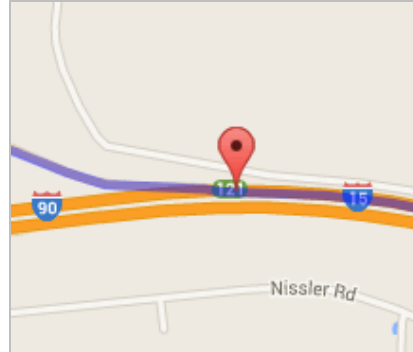

Directions to Agate Dr  
168 mi – about 3 hours 30 mins

 Butte, Mt

1. Head **west** on **Iron St** toward **S Colorado St**  
About 1 min

go 0.2 mi  
total 0.2 mi

 2. Turn left onto **S Montana St**

go 0.30 mi  
total 0.2 mi

 3. Take the 1st right onto **I-90 BUS W/W Iron St**  
Continue to follow I-90 BUS W  
About 2 mins

go 0.8 mi  
total 1.1 mi

 4. Merge onto **I-15 S/I-90 W** via the ramp to **I-115**  
About 4 mins

go 3.5 mi  
total 4.6 mi

©2013 Google Map data ©2013 Google

5. Take exit **121** to merge onto **I-15 S** toward **Dillon/ Idaho Falls**  
About 16 mins

go 18.9 mi  
total 23.5 mi

©2013 Google Map data ©2013 Google

6. Take exit **102** for **MT-43** toward **Divide Wisdom**

go 0.3 mi  
total 23.7 mi

©2013 Google Map data ©2013 Google

7. Turn right onto **MT-43 W**  
Entering Idaho  
About 1 hour 55 mins

go 77.2 mi  
total 101 mi

©2013 Google Map data ©2013 Google

8. Turn left onto **US-93 S/Lewis and Clark Trail**  
Continue to follow US-93 S  
About 47 mins