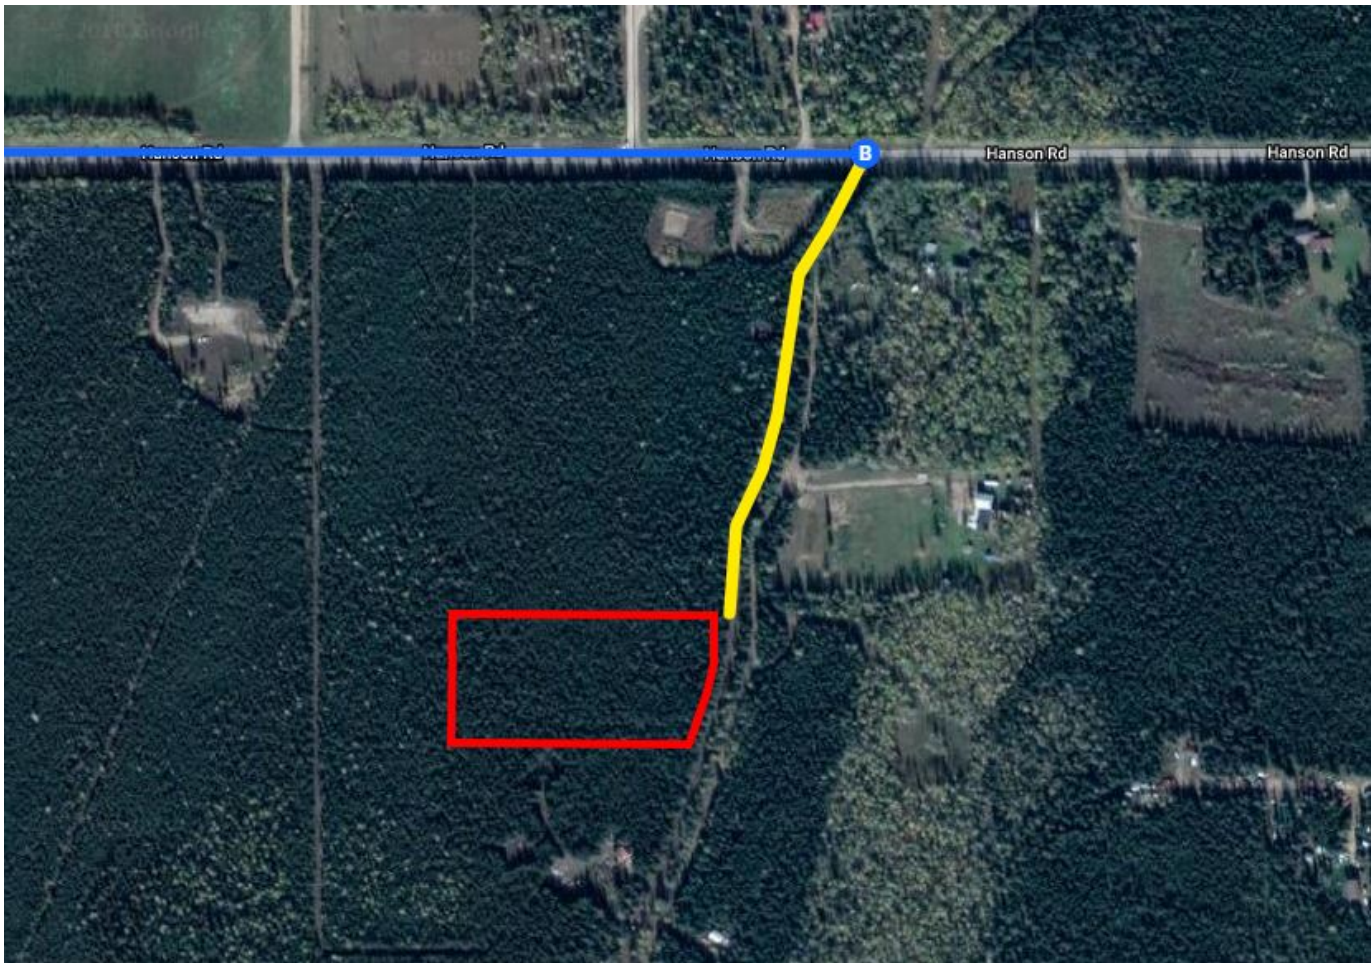

Fairbanks

Alaska

- ↑ 1. Head east on 12th Ave toward Lacey St 397 ft

- ↘ 2. Turn right at the 2nd cross street onto Noble St 0.2 mi

- ↙ 3. Turn left at the 2nd cross street onto Airport Way 0.1 mi

- ↘ 4. Turn right onto AK-2 E 102 mi

- ↙ 5. Turn left onto Clearwater Rd 2.3 mi

- ↘ 6. Turn right onto Hanson Rd 1.7 mi

Hanson Rd

Delta Junction, AK 99737

These directions are for planning purposes only. You may find that construction projects, traffic, weather, or other events may cause conditions to differ from the map results, and you should plan your route accordingly. You must obey all signs or notices regarding your route.

Continued Directions

At the end of the Google earth directions turn right and continue down the dirt road for x of a mile. NE corner of property on right.