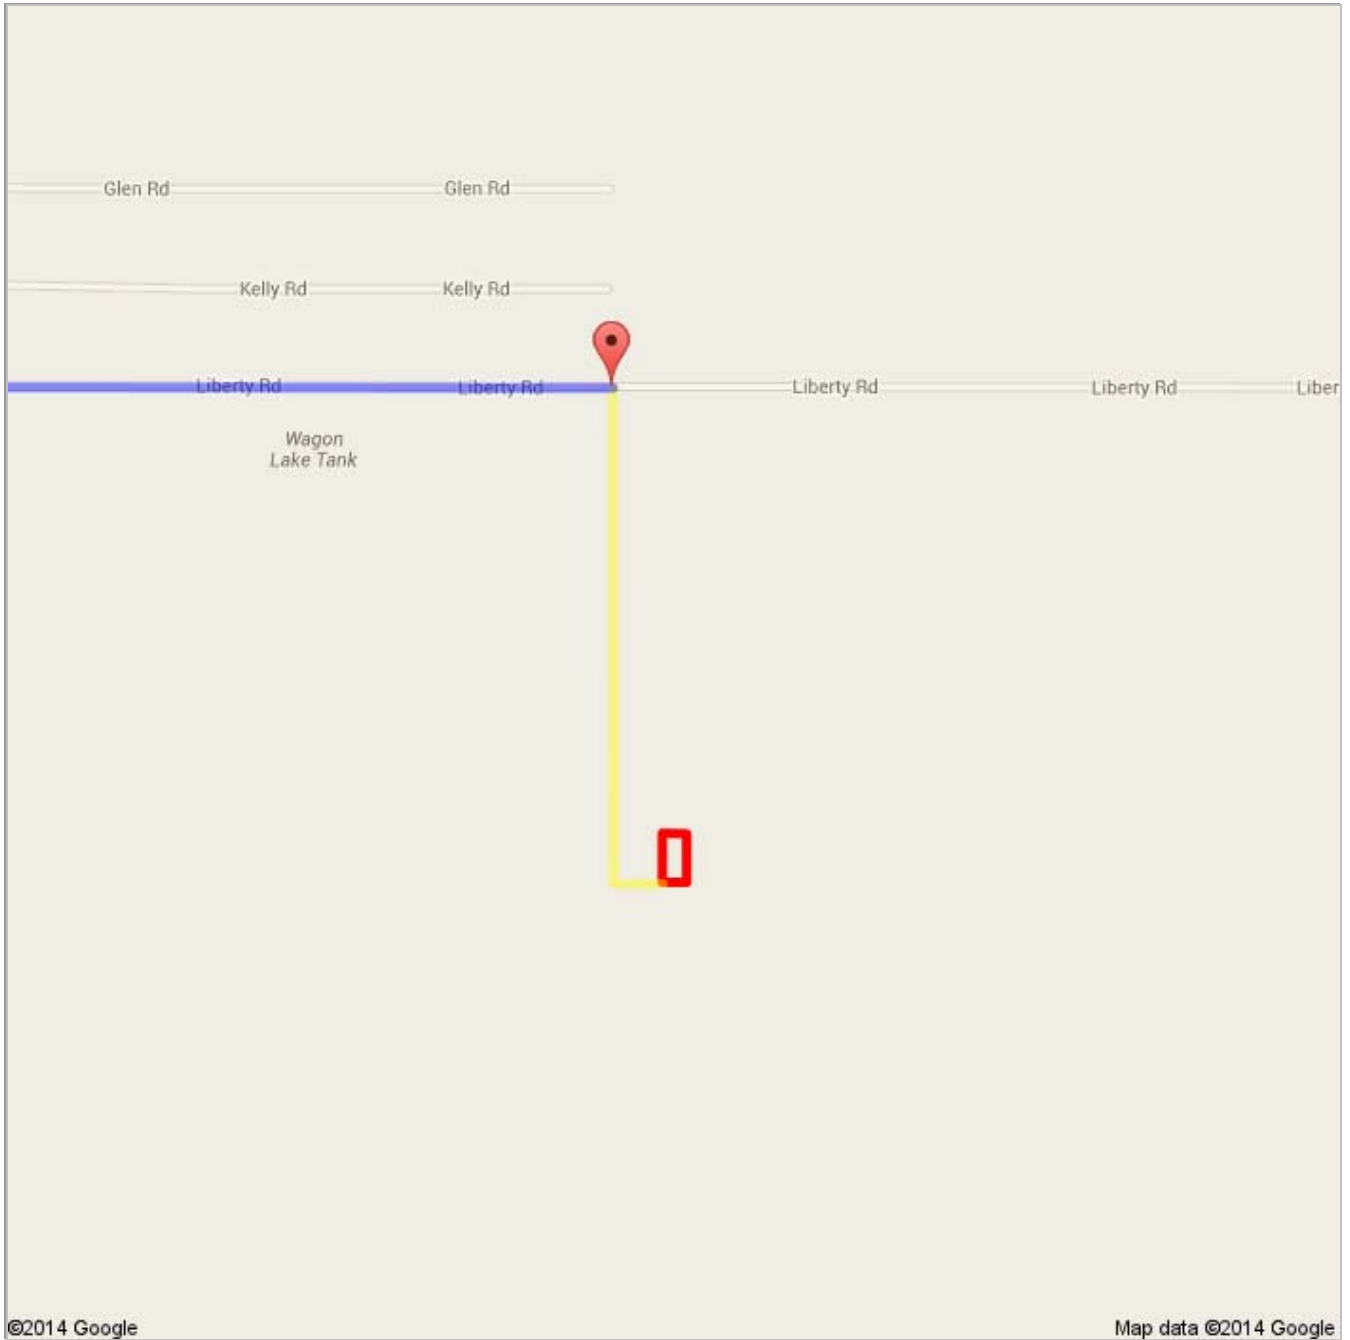

4372.kmz

Public · 0 views
Created on Aug 21 · By Bryson · Updated < 1 minute ago

Untitled Polygon

From: Phoenix, AZ

Driving directions to Liberty Rd

To: Liberty Rd

Continued Directions

Unfortunately Google Maps doesn't recognize some of the roads in the area. The yellow line represents continued