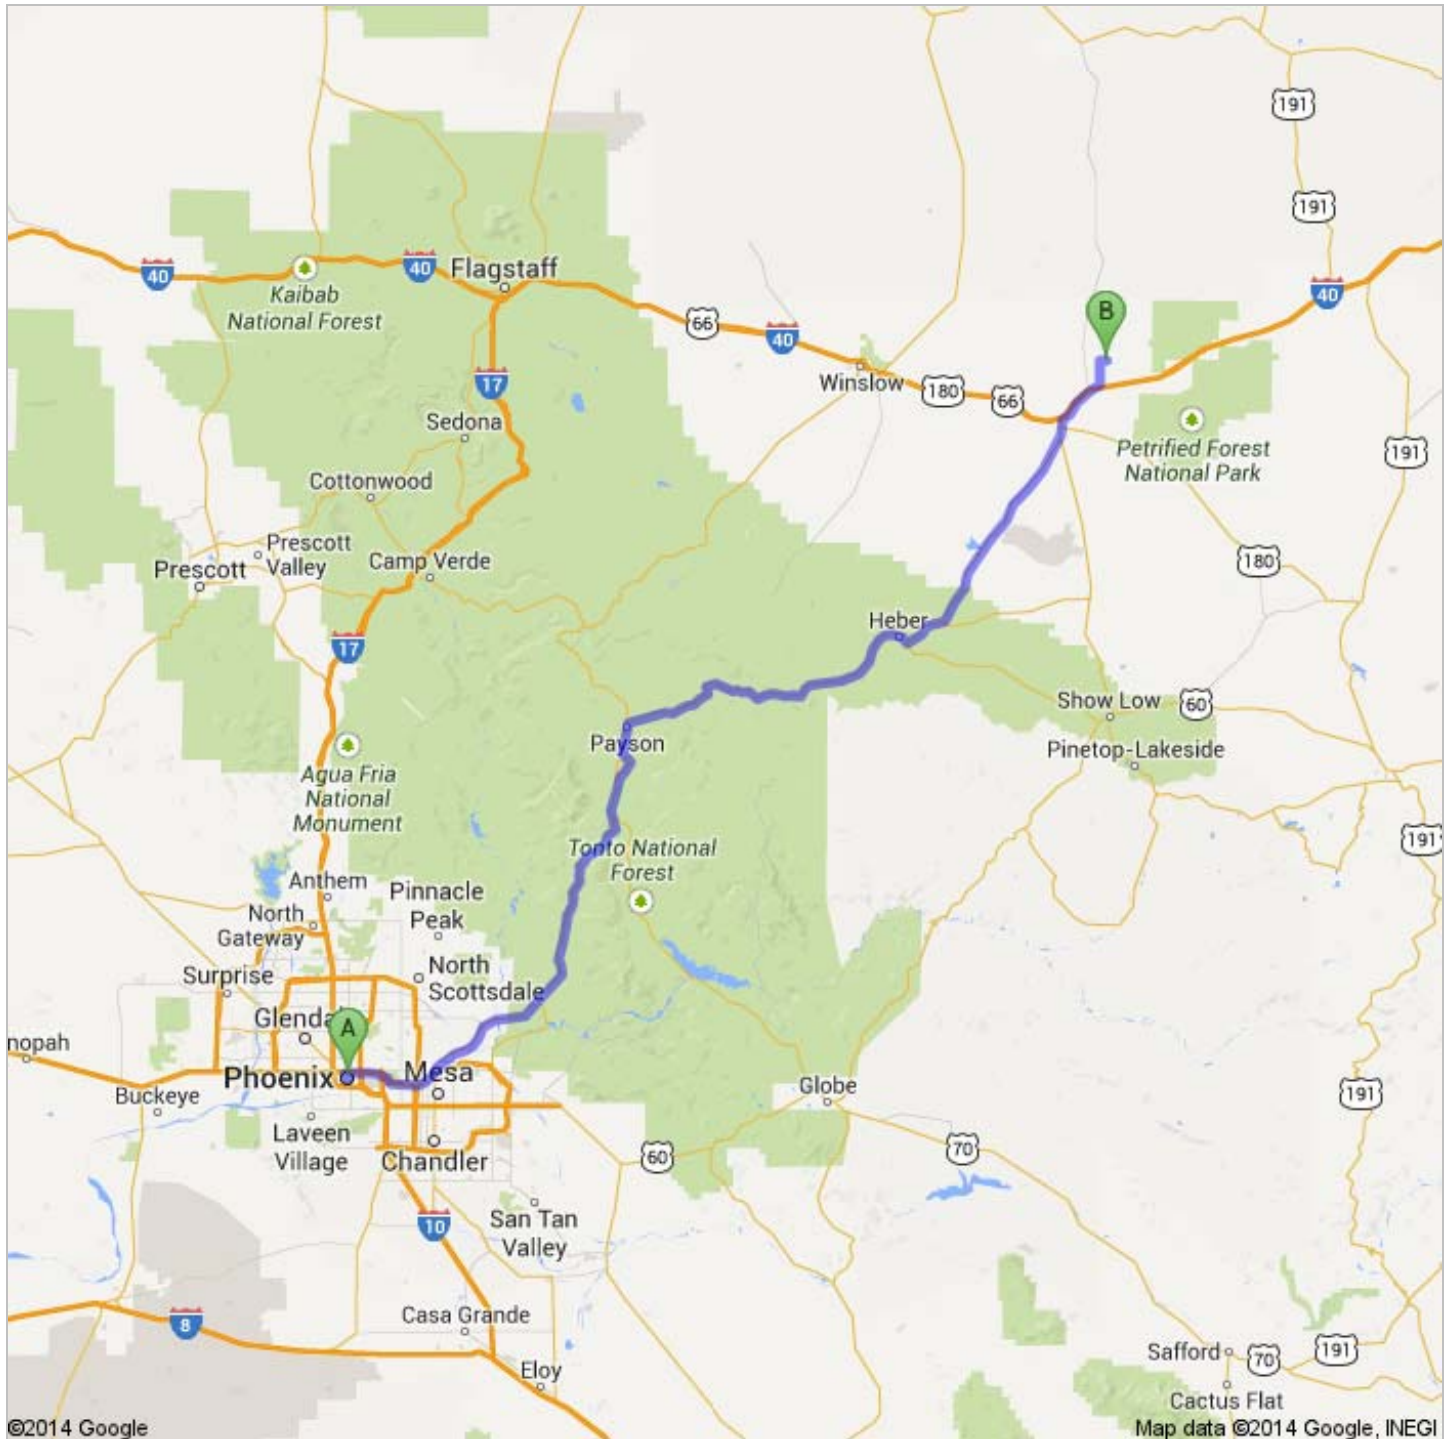

Directions to Liberty Rd
200 mi – about 3 hours 36 mins

 Phoenix, AZ

1. Head **west** on **W Washington St** toward **N 1st Ave**
About 2 mins

go 0.5 mi
total 0.5 mi

-  2. Turn right onto **N 7th Ave**
About 2 mins

go 0.8 mi
total 1.3 mi

-  3. Turn right to merge onto **I-10 E** toward **Tucson**
About 2 mins

go 2.3 mi
total 3.6 mi

-  4. Take exit **147A-147B** for **AZ-202 Loop E/AZ-51 N**

go 0.1 mi
total 3.7 mi

202

5. Take exit **147A** to merge onto **AZ-202 Loop E**
About 11 mins

go 12.8 mi
total 16.5 mi

6. Take exit **13** for **Country Club Dr**

go 0.3 mi
total 16.8 mi

87

7. Turn left onto **AZ-87 N**
About 1 hour 9 mins

go 73.5 mi
total 90.3 mi

260

8. Turn right onto **AZ-260 E**
About 57 mins

go 52.9 mi
total 143 mi

277 9. Turn left onto **AZ-277 N**
About 8 mins

go 6.8 mi
total 150 mi

377 10. Turn left onto **AZ-377 N**
About 31 mins