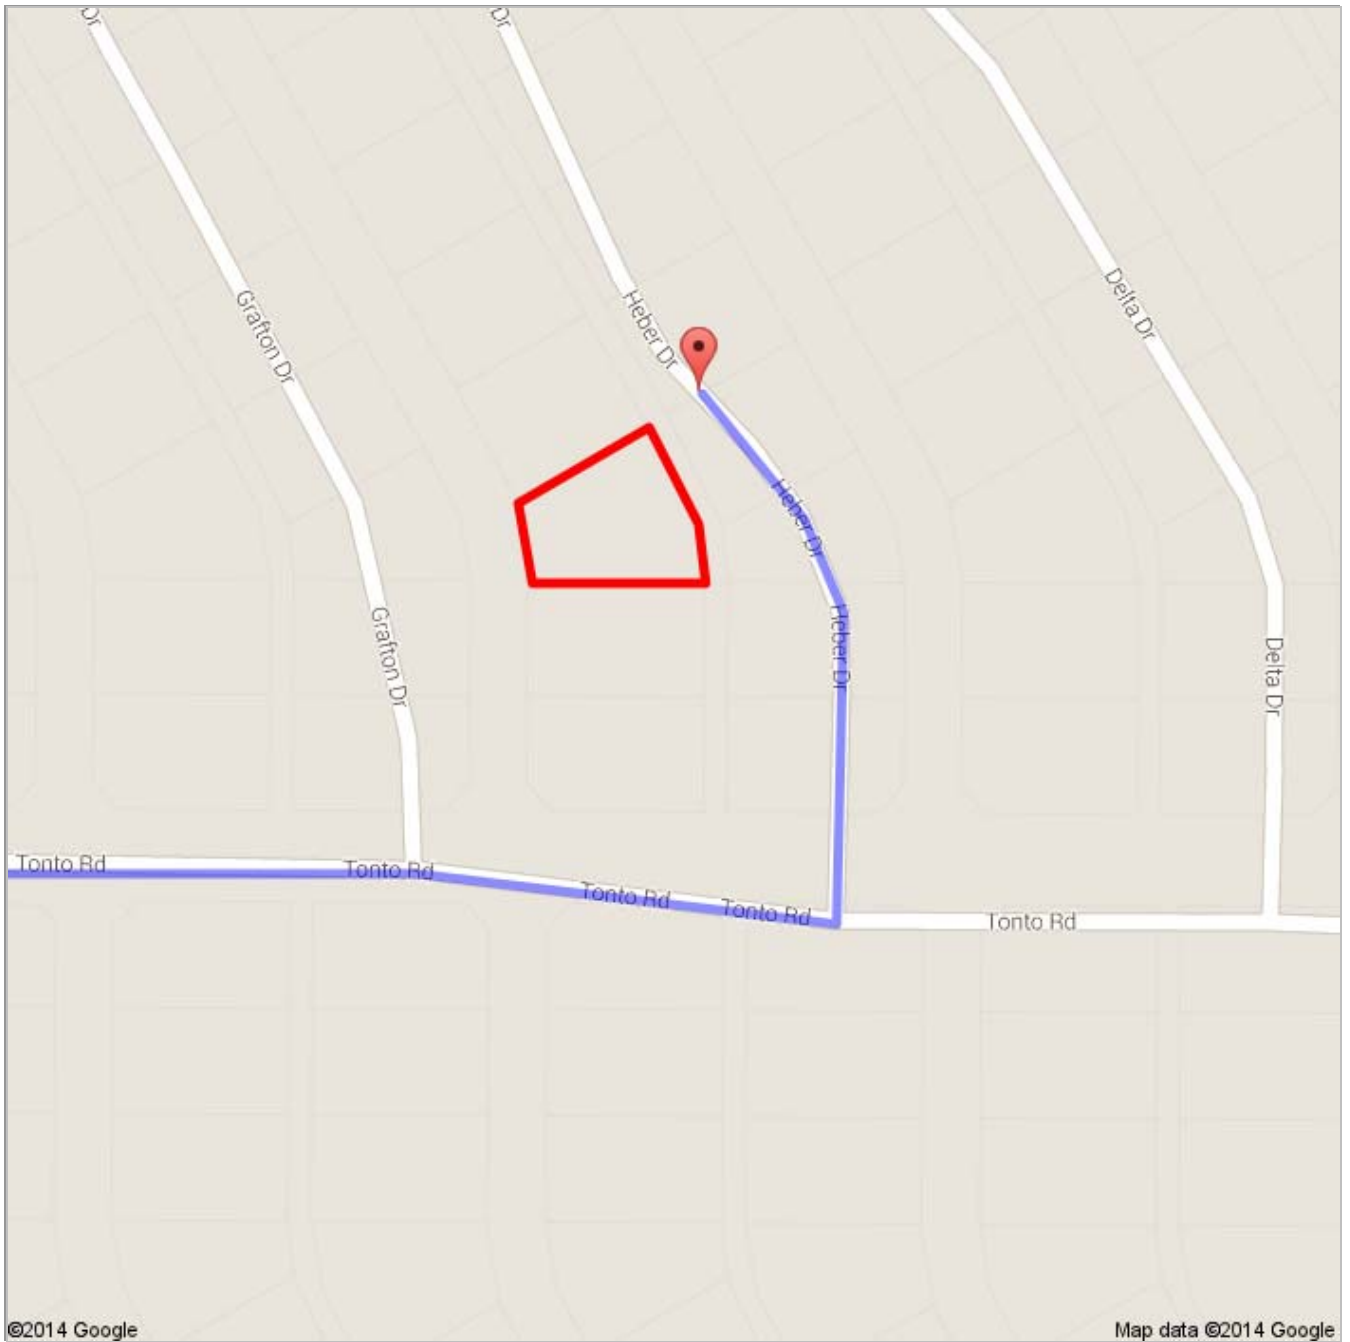

5588.kmz

Public · 0 views
Created on Jun 9 · By Bryson · Updated < 1 minute ago

- Polygon Measure
- From: Phoenix, AZ
- Driving directions to Heber Dr
- To: Heber Dr