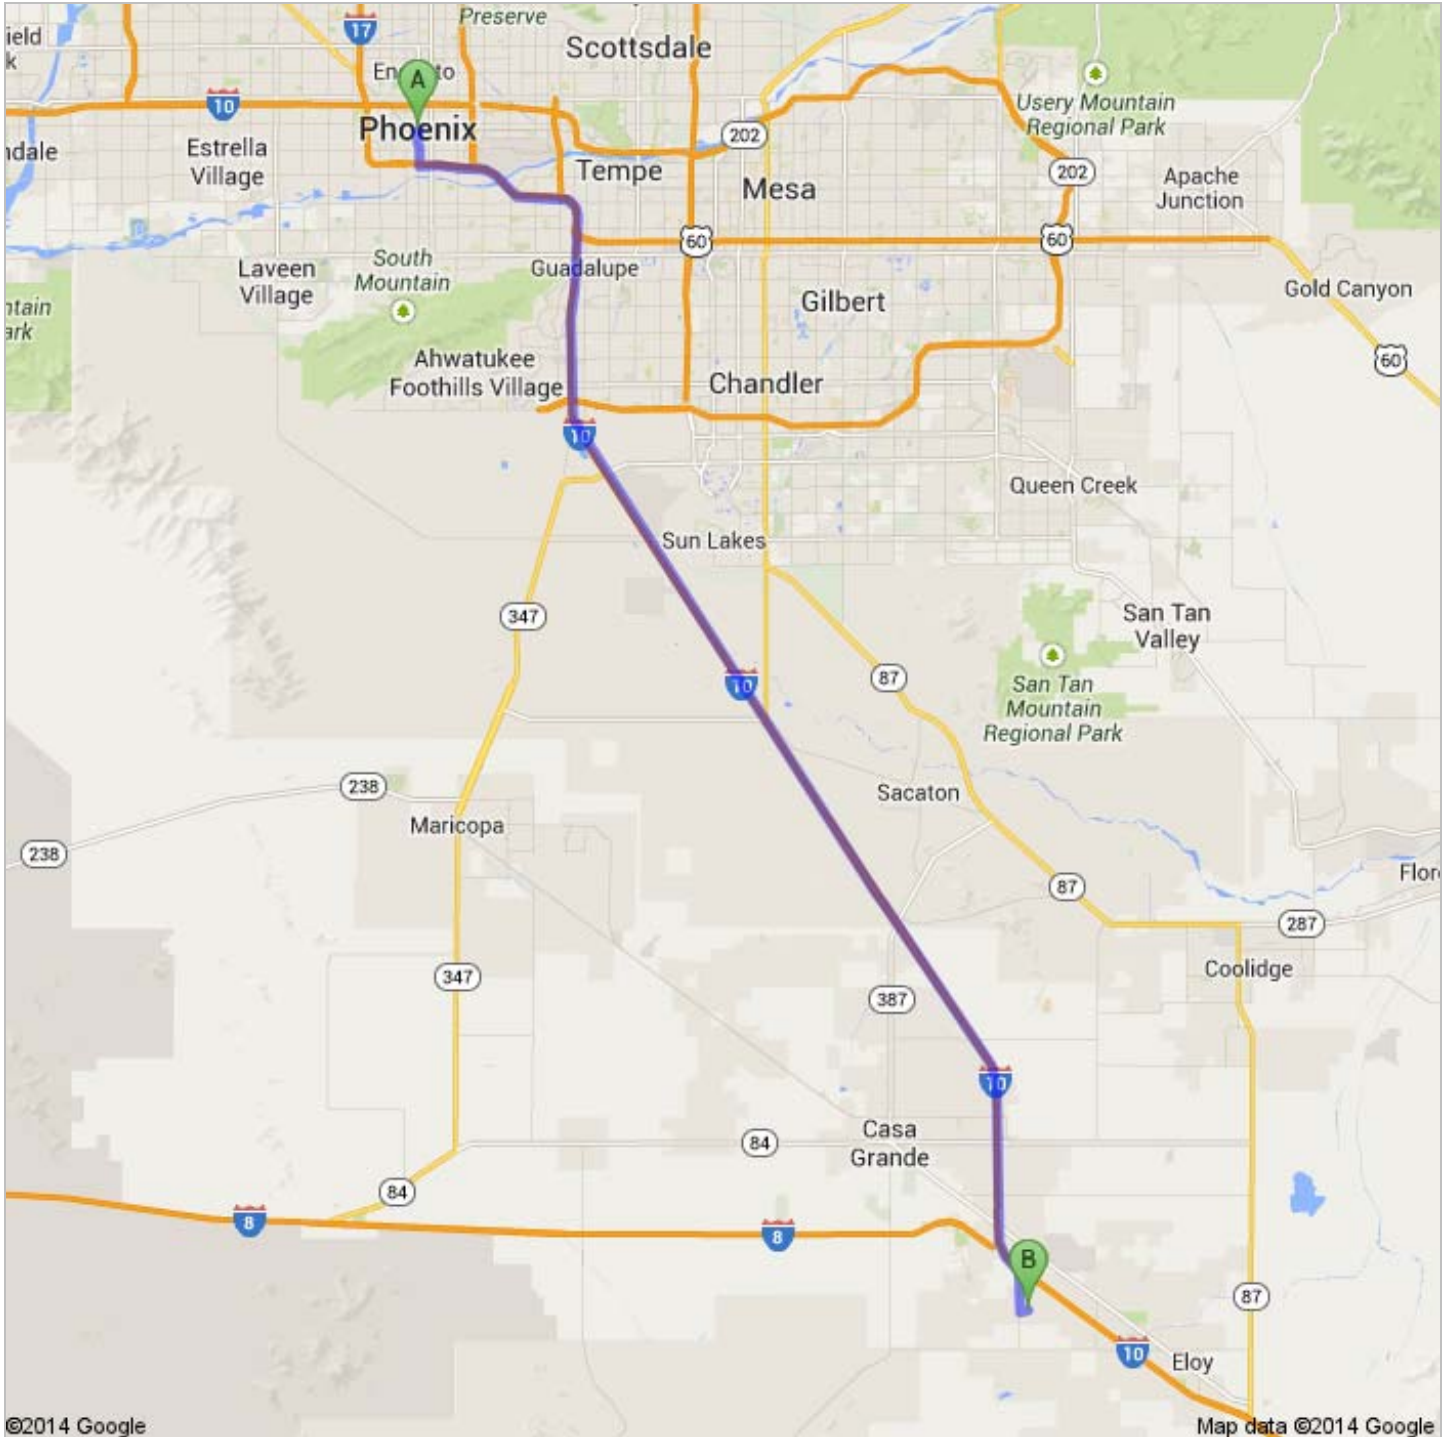

Directions to Heber Dr
56.6 mi – about 54 mins

 Phoenix, AZ

1. Head **west** on **W Washington St** toward **N 1st Ave**

go 308 ft
total 308 ft

2. Take the 1st left onto **S 1st Ave**
About 2 mins

go 0.7 mi
total 0.7 mi

3. Continue onto **S Central Ave**
About 2 mins

go 0.8 mi
total 1.5 mi

4. Turn left onto **W Maricopa Fwy**
About 1 min

go 0.5 mi
total 2.0 mi

5. Take the ramp on the left onto **I-17 S/US-60 E**
About 2 mins

go 1.9 mi
total 3.9 mi

6. Merge onto **I-10 E**
About 43 mins

go 50.3 mi
total 54.2 mi

7. Take exit **200** for **Sunland Gin Rd** toward **Arizona City**

go 0.4 mi
total 54.6 mi

8. Turn right onto **S Sunland Gin Rd**
About 2 mins

go 1.6 mi
total 56.2 mi

©2014 Google Map data ©2014 Google

↩ 9. Turn left onto **Tonto Rd**
About 1 min

go 0.3 mi
total 56.5 mi

©2014 Google Map data ©2014 Google

↩ 10. Turn left onto **Heber Dr**

go 499 ft
total 56.6 mi