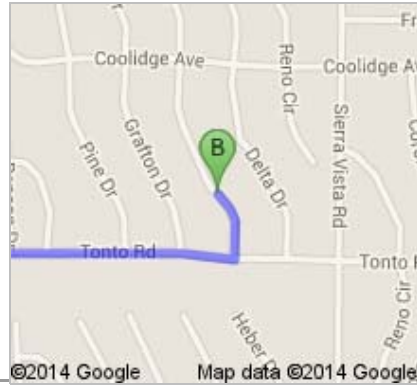

3. Continue onto **S Central Ave**
About 2 mins

go 0.8 mi
total 1.5 mi

4. Turn left onto **W Maricopa Fwy**
About 1 min

go 0.5 mi
total 2.0 mi

5. Take the ramp on the left onto **I-17 S/US-60 E**
About 2 mins

go 1.9 mi
total 3.9 mi

6. Merge onto **I-10 E**
About 43 mins

go 50.3 mi
total 54.2 mi

7. Take exit **200** for **Sunland Gin Rd** toward **Arizona City**

go 0.4 mi
total 54.6 mi

8. Turn right onto **S Sunland Gin Rd**
About 2 mins

go 1.6 mi
total 56.2 mi

©2014 Google Map data ©2014 Google

↩ 9. Turn left onto **Tonto Rd**
About 1 min

go 0.3 mi
total 56.5 mi

©2014 Google Map data ©2014 Google

↩ 10. Turn left onto **Heber Dr**

go 499 ft
total 56.6 mi

©2014 Google Map data ©2014 Google

B Heber Dr

©2014 Google Map data ©2014 Google

These directions are for planning purposes only. You may find that construction projects, traffic, weather, or other events may cause conditions to differ from the map results, and you should plan your route accordingly. You must obey all signs or notices regarding your route.