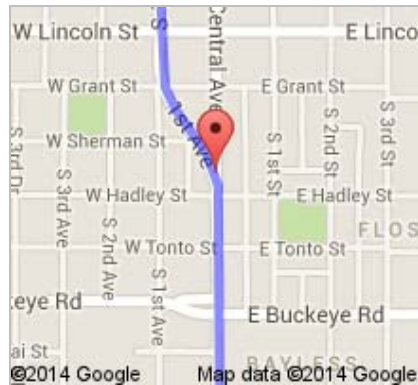

Directions to Heber Dr
56.6 mi – about 54 mins

 Phoenix, AZ

1. Head **west** on **W Washington St** toward **N 1st Ave**

go 308 ft
total 308 ft

2. Take the 1st left onto **S 1st Ave**
About 2 mins

go 0.7 mi
total 0.7 mi

3. Continue onto **S Central Ave**
About 2 mins

go 0.8 mi
total 1.5 mi

4. Turn left onto **W Maricopa Fwy**
About 1 min

go 0.5 mi
total 2.0 mi

5. Take the ramp on the left onto **I-17 S/US-60 E**
About 2 mins

go 1.9 mi
total 3.9 mi

6. Merge onto **I-10 E**
About 43 mins

go 50.3 mi
total 54.2 mi

7. Take exit **200** for **Sunland Gin Rd** toward **Arizona City**

go 0.4 mi
total 54.6 mi

8. Turn right onto **S Sunland Gin Rd**
About 2 mins

-  Polygon Measure
-  From: Phoenix, AZ
-  Driving directions to Heber Dr
-  To: Heber Dr