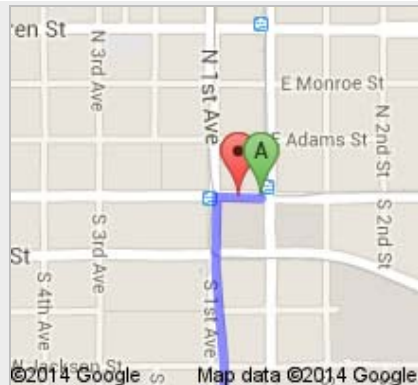

Directions to Heber Dr
56.6 mi – about 54 mins

 Phoenix, AZ

1. Head **west** on **W Washington St** toward **N 1st Ave**

go 308 ft
total 308 ft

2. Take the 1st left onto **S 1st Ave**
About 2 mins

go 0.7 mi
total 0.7 mi

3. Continue onto **S Central Ave**
About 2 mins

go 0.8 mi
total 1.5 mi

4. Turn left onto **W Maricopa Fwy**
About 1 min

go 0.5 mi
total 2.0 mi

5. Take the ramp on the left onto **I-17 S/US-60 E**
About 2 mins

go 1.9 mi
total 3.9 mi

6. Merge onto **I-10 E**
About 43 mins

go 50.3 mi
total 54.2 mi

7. Take exit **200** for **Sunland Gin Rd** toward **Arizona City**

go 0.4 mi
total 54.6 mi

8. Turn right onto **S Sunland Gin Rd**
About 2 mins

go 1.6 mi
total 56.2 mi

©2014 Google Map data ©2014 Google

↩ 9. Turn left onto **Tonto Rd**
About 1 min

go 0.3 mi
total 56.5 mi

©2014 Google Map data ©2014 Google

↩ 10. Turn left onto **Heber Dr**

go 499 ft
total 56.6 mi