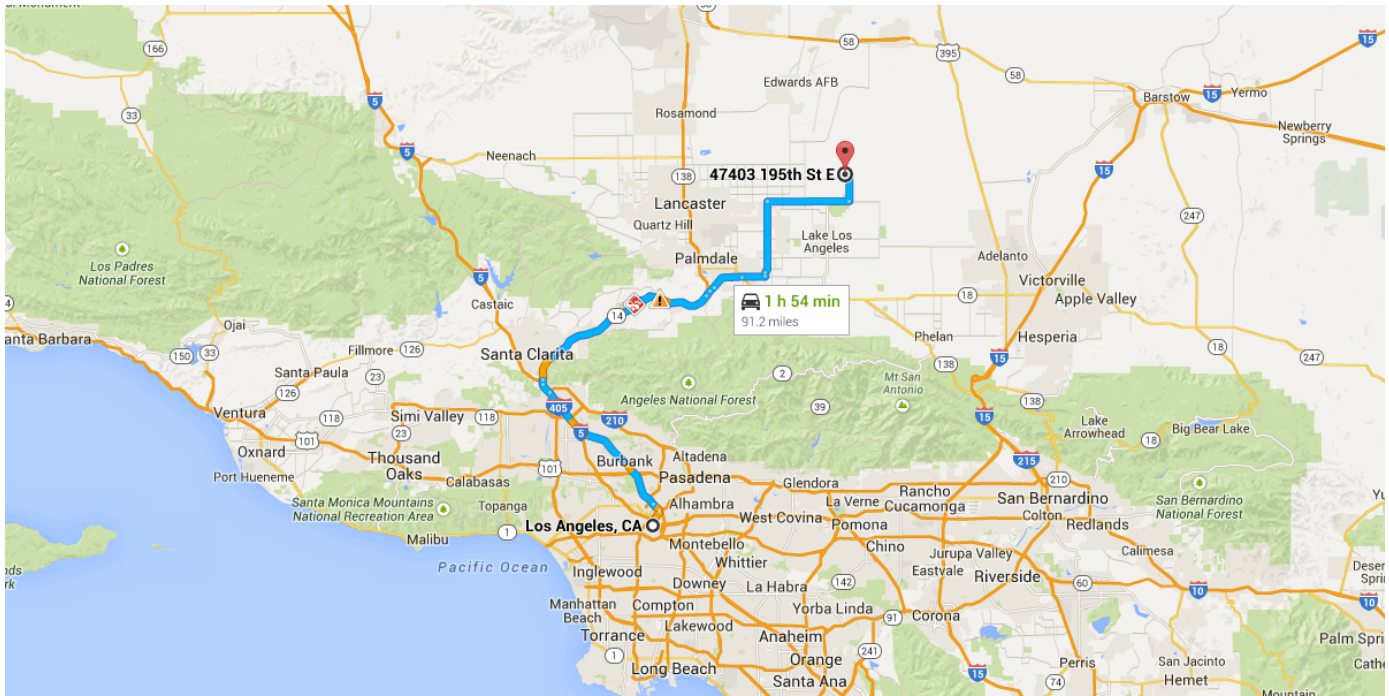

Drive 91.2 miles, 1 h 46 min

Directions from Los Angeles, CA to 47403 195th St E

o Los Angeles, CA

Get on CA-110 N from N Hill St

- _____ 1.4 mi / 6 min
- ↑ 1. Head southeast on W 1st St toward S Main St
- _____ 82 ft
- ↶ 2. Turn left at the 1st cross street onto N Main St
- _____ 0.2 mi
- ↶ 3. Turn left onto W Temple St
- _____ 0.2 mi
- ↷ 4. Turn right at the 3rd cross street onto N Hill St
- _____ 1.0 mi
- ⤴ 5. Take the ramp on the left onto CA-110 N
- _____ 338 ft

Follow I-5 N and CA-14 N to Sierra Hwy. Take the exit toward Pearblossom Hwy from CA-14 N

- ↑ 6. Merge onto CA-110 N 0.9 mi

- ↙ 7. Take the Interstate 5 N/Golden State Freeway exit on the left toward Sacramento 0.3 mi

- ↘ 8. Keep right at the fork, follow signs for Riverside Drive 0.1 mi

- ↙ 9. Turn left onto Riverside Dr 0.9 mi

- ↑ 10. Turn left onto the Interstate 5 N ramp to Sacramento 0.2 mi

- ↑ 11. Merge onto I-5 N 21.7 mi

Take Pearblossom Hwy, 90th St E and E Avenue J to 195th St E

34.0 mi / 45 min

- ↑ 16. Merge onto Sierra Hwy 0.8 mi

- ↑ 17. Continue onto Pearblossom Hwy 4.4 mi

- ↑ 18. Continue straight onto E Ave T 3.2 mi