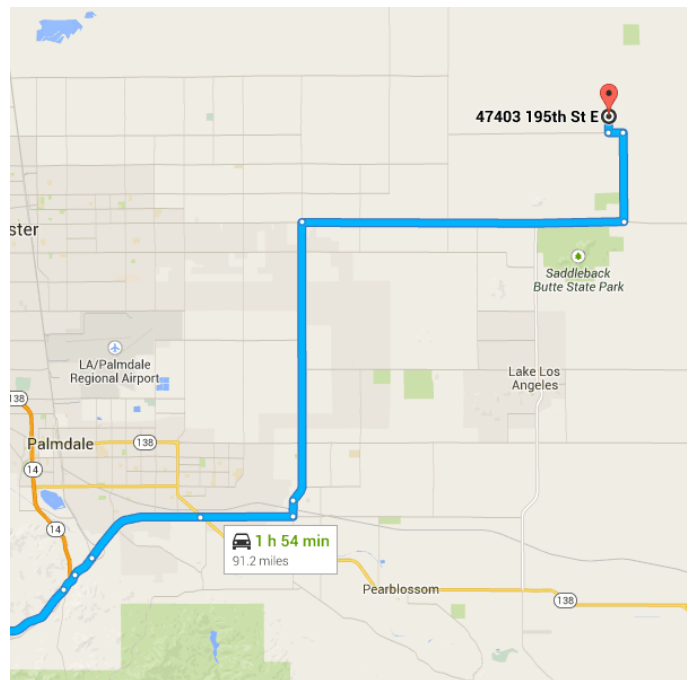

- ↘ 8. Keep right at the fork, follow signs for Riverside Drive 0.1 mi

- ↙ 9. Turn left onto Riverside Dr 0.9 mi

- ↑ 10. Turn left onto the Interstate 5 N ramp to Sacramento 0.2 mi

- ↑ 11. Merge onto I-5 N 21.7 mi

Take Pearblossom Hwy, 90th St E and E Avenue J to 195th St E

34.0 mi / 45 min

- ↑ 16. Merge onto Sierra Hwy 0.8 mi

- ↑ 17. Continue onto Pearblossom Hwy 4.4 mi

- ↑ 18. Continue straight onto E Ave T 3.2 mi

- ↙ 19. Turn left onto 87th St E 0.6 mi

- ↘ 20. Slight right onto 90th St E 9.7 mi

- ↘ 21. Turn right onto E Avenue J 11.1 mi

- ↙ 22. Turn left onto 200th St E 3.1 mi

- ↙ 23. Turn left onto E Ave G 0.5 mi

- ↘ 24. Turn right onto 195th St E 0.6 mi

47403 195th St E

Lancaster, CA 93535

These directions are for planning purposes only. You may find that construction projects, traffic, weather, or other events may cause conditions to differ from the map results, and you should plan your route accordingly. You must obey all signs or notices regarding your route.