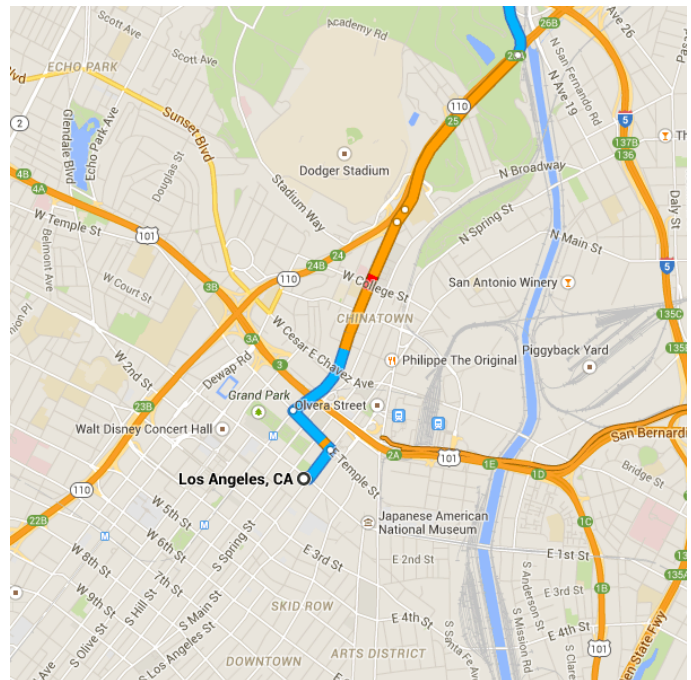

Drive 91.2 miles, 1 h 46 min

Directions from Los Angeles, CA to 47403 195th St E

o Los Angeles, CA

Get on CA-110 N from N Hill St

- _____ 1.4 mi / 6 min
- ↑ 1. Head southeast on W 1st St toward S Main St
- _____ 82 ft
- ↶ 2. Turn left at the 1st cross street onto N Main St
- _____ 0.2 mi
- ↶ 3. Turn left onto W Temple St
- _____ 0.2 mi
- ↷ 4. Turn right at the 3rd cross street onto N Hill St
- _____ 1.0 mi
- ⤴ 5. Take the ramp on the left onto CA-110 N
- _____ 338 ft

Follow I-5 N and CA-14 N to Sierra Hwy. Take the exit toward Pearblossom Hwy from CA-14 N

- ↑ 6. Merge onto CA-110 N 0.9 mi

- ↙ 7. Take the Interstate 5 N/Golden State Freeway exit on the left toward Sacramento 0.3 mi

- ↘ 8. Keep right at the fork, follow signs for Riverside Drive 0.1 mi

- ↙ 9. Turn left onto Riverside Dr 0.9 mi

- ↑ 10. Turn left onto the Interstate 5 N ramp to Sacramento 0.2 mi

- ↑ 11. Merge onto I-5 N 21.7 mi

Take Pearblossom Hwy, 90th St E and E Avenue J to 195th St E

34.0 mi / 45 min

- ↑ 16. Merge onto Sierra Hwy 0.8 mi

- ↑ 17. Continue onto Pearblossom Hwy 4.4 mi

- ↑ 18. Continue straight onto E Ave T 3.2 mi