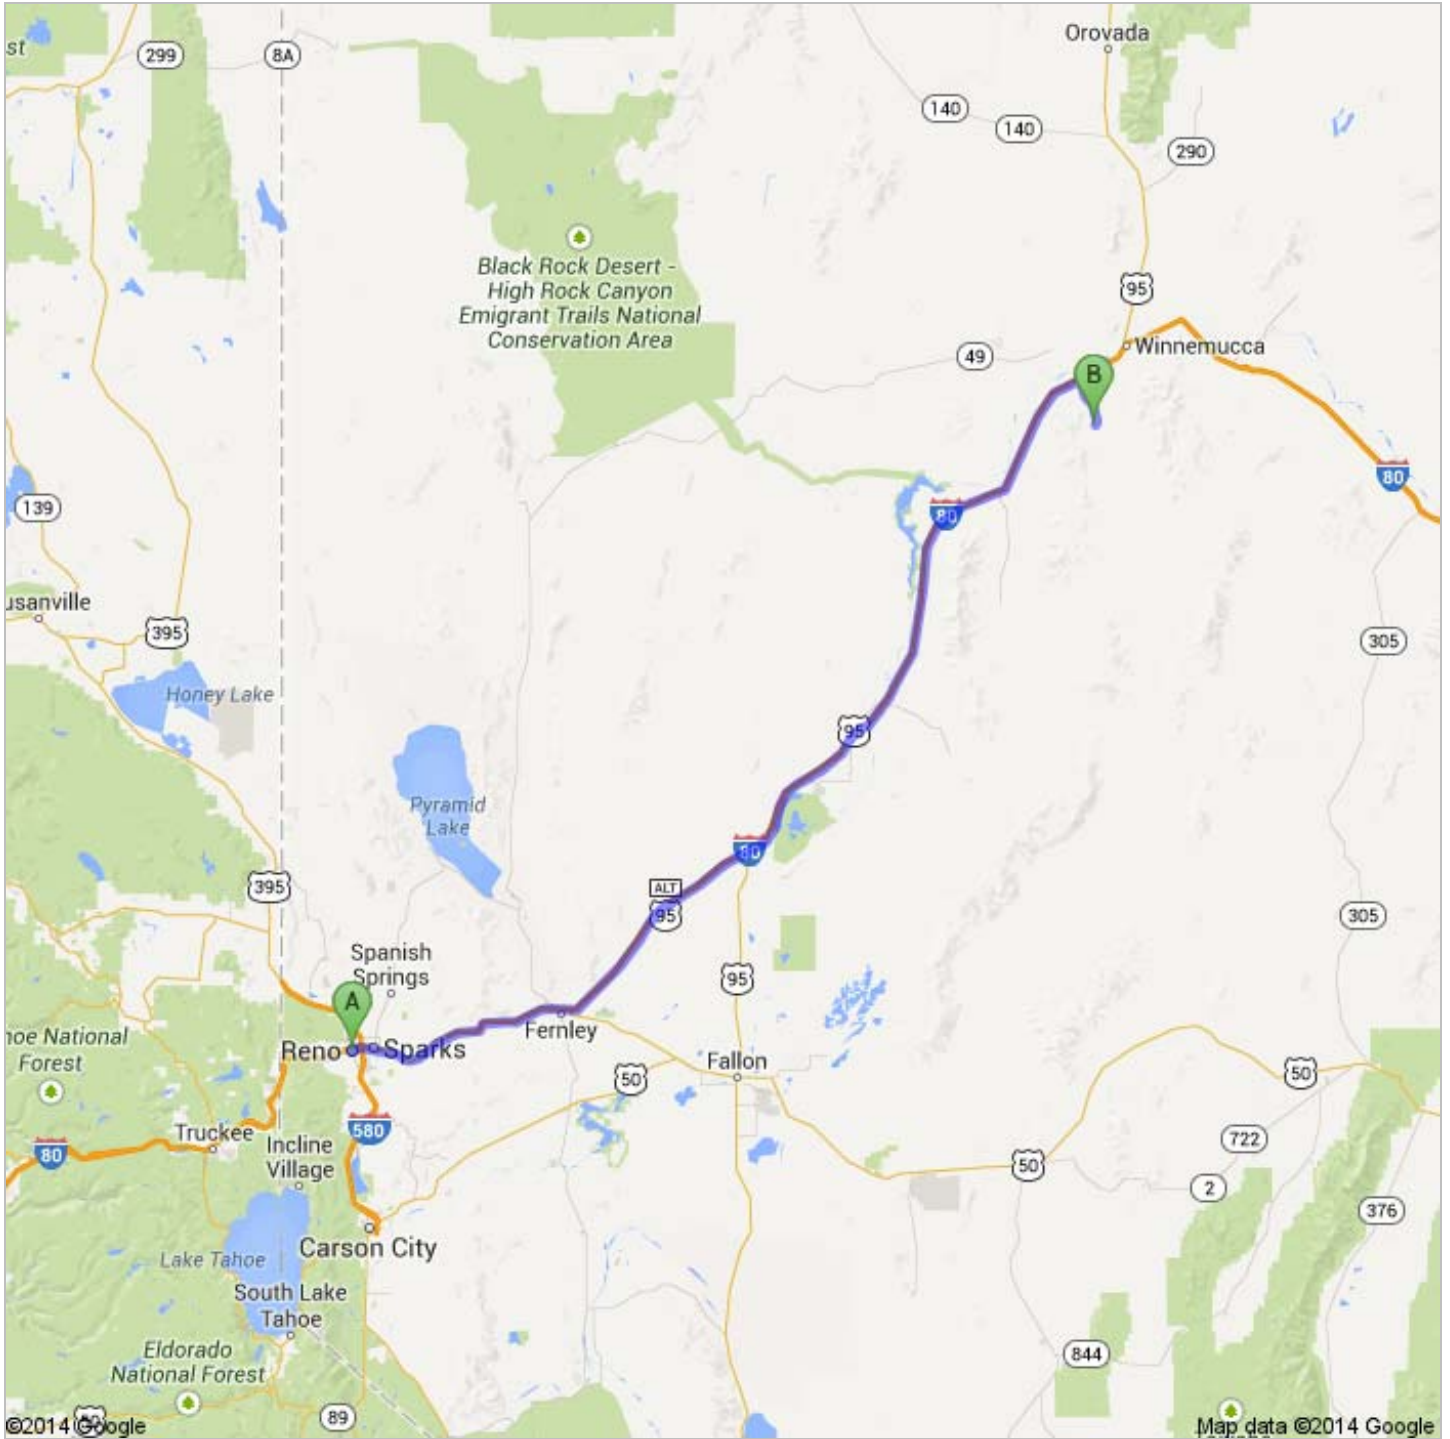

Directions to Herschell Rd  
164 mi – about 2 hours 29 mins

 Reno, NV

1. Head **north** on **N Virginia St** toward **E 4th St**

go 128 ft  
total 128 ft

 2. Take the 1st right onto **E 4th St**

go 394 ft  
total 0.1 mi

 3. Take the 1st left onto **N Center St**  
About 55 secs

go 0.3 mi  
total 0.4 mi

 4. Turn right to merge onto **I-80 E**  
About 2 hours 6 mins

go 154 mi  
total 155 mi

↗ 5. Take exit **168** toward **Rose Creek**

go 0.3 mi  
total 155 mi

↘ 6. Turn right onto **W Rose Creek Rd**

go 131 ft  
total 155 mi

↙ 7. Turn left to stay on **W Rose Creek Rd**  
About 3 mins

go 1.6 mi  
total 157 mi

↘ 8. Turn right onto **Herschell Rd**  
About 17 mins

At the end of the Google directions turn right and continue 1.43 miles.  
Turn right (the middle dirt road) and continue 0.18 of a mile.  
SE corner of property.