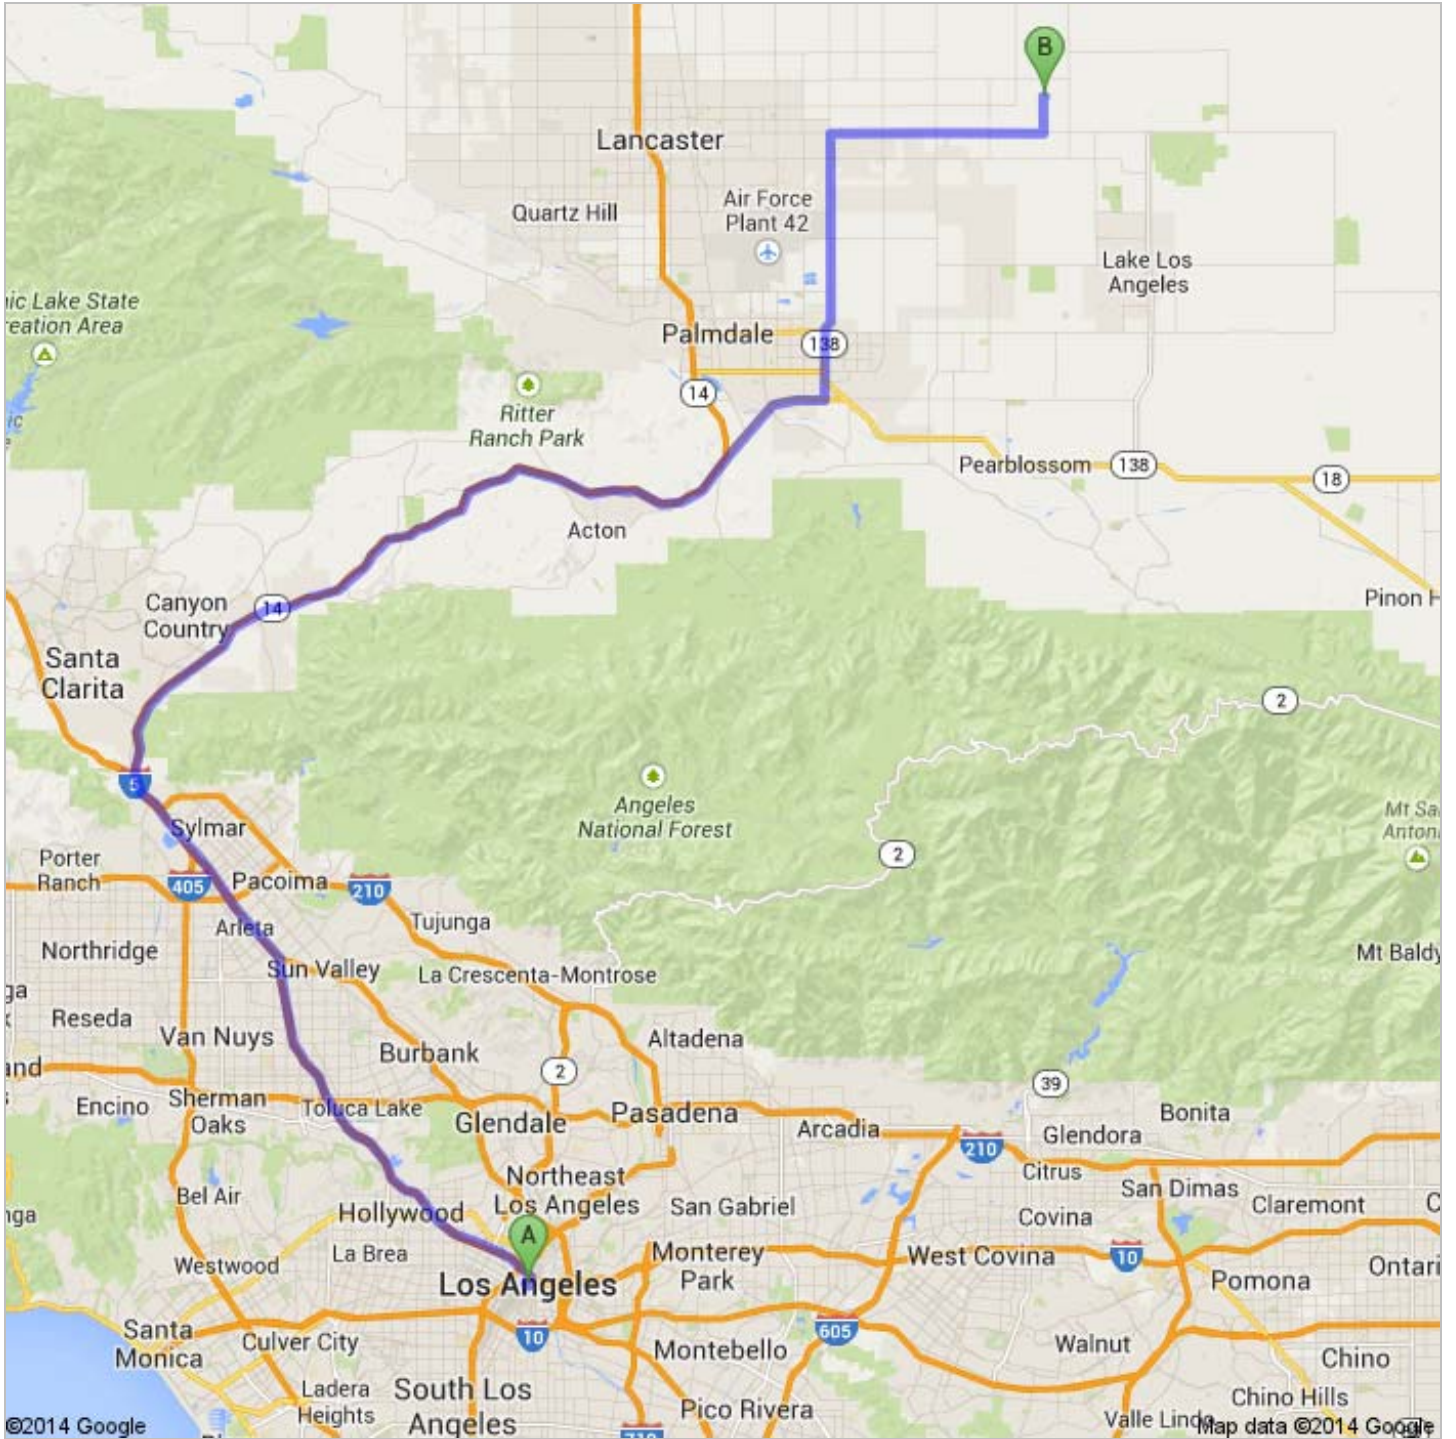

Directions to Ave H-10
80.5 mi – about 1 hour 29 mins

 Los Angeles, CA

1. Head **northwest** on **W 1st St** toward **S Spring St**

go 0.1 mi
total 0.1 mi

2. Turn **right** at the 2nd cross street onto **N Broadway**
About 48 secs

go 0.4 mi
total 0.5 mi

3. Turn **right** to merge onto **US-101 N** toward **I-110 N**
About 13 mins

go 10.4 mi
total 10.9 mi

4. Keep **left** to continue on **CA-170 N/Hollywood Fwy**, follow signs for **Sacramento**
About 6 mins

go 6.0 mi
total 16.9 mi

5. Keep left at the fork, follow signs for **Interstate 5 N/ Sacramento** and merge onto **I-5 N**
About 9 mins

go 9.2 mi
total 26.1 mi

6. Take the **State Route 14 N/Antelope Valley Freeway** exit toward **Palmdale/Lancaster**
About 45 secs

↶ 15. Turn left onto **130th St E**
About 6 mins

go 1.4 mi
total 80.5 mi

➤ 16. Turn right onto **Ave H-10**

go 354 ft
total 80.5 mi

 Ave H-10

These directions are for planning purposes only. You may find that construction projects, traffic, weather, or other events may cause conditions to differ from the map results, and you should plan your route accordingly. You must obey all signs or notices regarding your route.