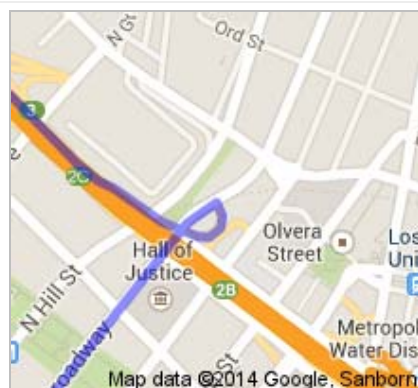

Directions to Ave H-10
80.5 mi – about 1 hour 29 mins

 Los Angeles, CA

1. Head **northwest** on **W 1st St** toward **S Spring St**

go 0.1 mi
total 0.1 mi

2. Turn **right** at the 2nd cross street onto **N Broadway**
About 48 secs

go 0.4 mi
total 0.5 mi

3. Turn **right** to merge onto **US-101 N** toward **I-110 N**
About 13 mins

go 10.4 mi
total 10.9 mi

4. Keep **left** to continue on **CA-170 N/Hollywood Fwy**, follow signs for **Sacramento**
About 6 mins

↶ 15. Turn left onto **130th St E**
About 6 mins

go 1.4 mi
total 80.5 mi

➤ 16. Turn right onto **Ave H-10**

go 354 ft
total 80.5 mi

 Ave H-10

These directions are for planning purposes only. You may find that construction projects, traffic, weather, or other events may cause conditions to differ from the map results, and you should plan your route accordingly. You must obey all signs or notices regarding your route.

 #3775 outline

 From: Los Angeles, CA

Driving directions to Ave H-10

 To: Ave H-10