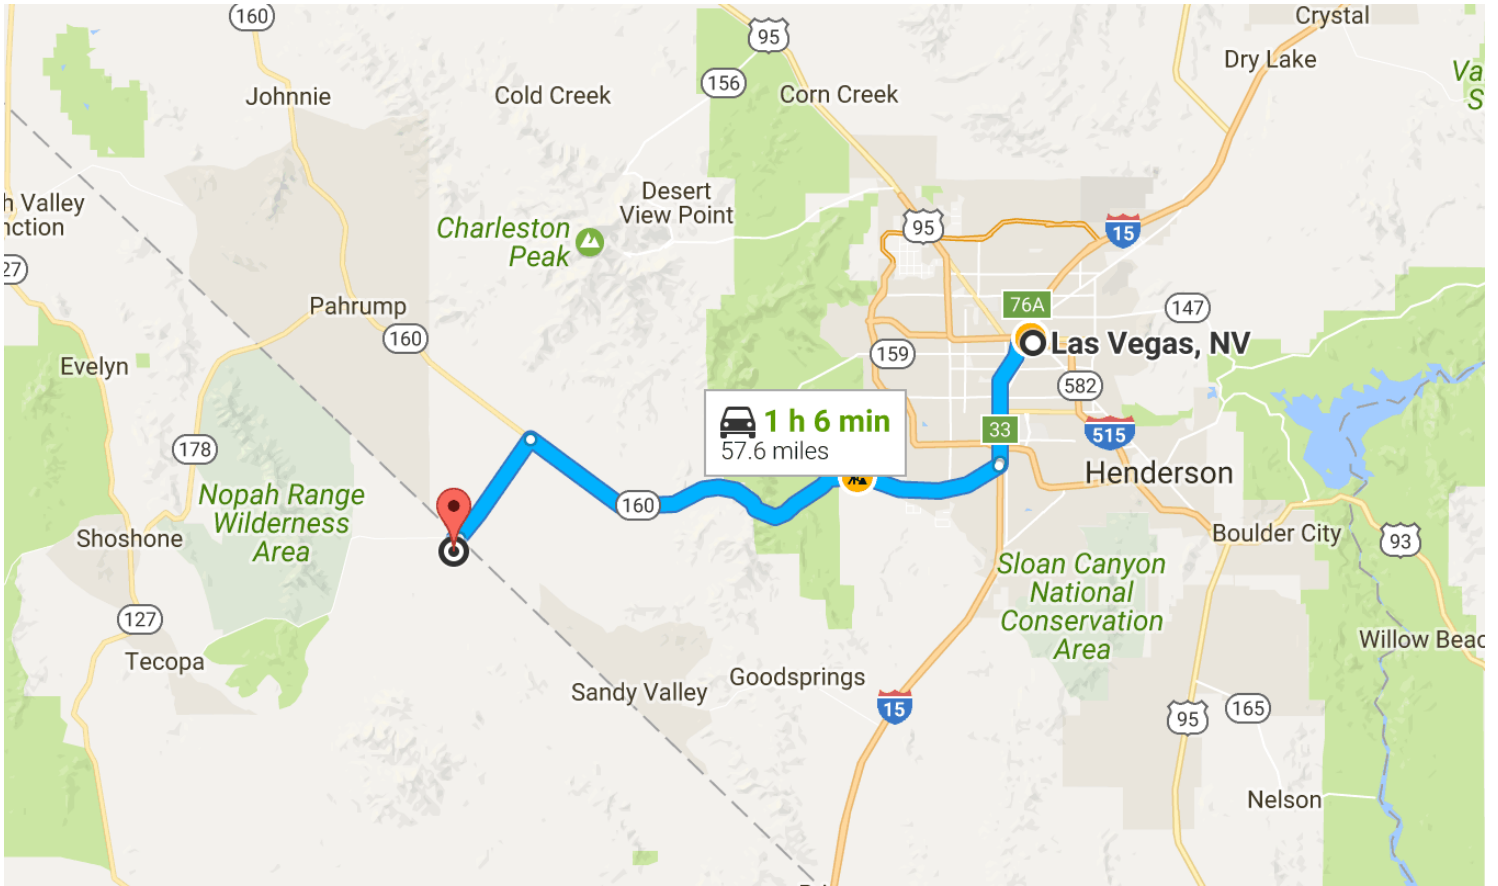

Directions from Las Vegas to

Las Vegas

Nevada

Get on I-515 N/US-93 N/US-95 N

0.6 mi

↑ Head northeast on N Las Vegas Blvd toward E Ogden Ave

0.3 mi

↗ Turn left to merge onto I-515 N/US-93 N/US-95 N

0.3 mi

Follow I-15 S and NV-160 W to Tecopa Rd

47.1 mi

↗ Merge onto I-515 N/US-93 N/US-95 N

0.3 mi

↘ Take exit 76A to merge onto I-15 S toward Los Angeles

9.6 mi

➤ Take exit 33 toward NV-160 W/Blue Diamond Rd
0.2 mi

➤ Keep right and merge onto NV-160 W/Blue Diamond Rd
[Continue to follow NV-160 W](#)
37.1 mi

Continue on Tecopa Rd. Drive to Charity Ln in Inyo County
9.9 mi

↶ Turn left onto Tecopa Rd
[Entering California](#)
8.6 mi

↑ Continue onto Old Spanish Trail Hwy
0.4 mi

↶ Turn left
0.9 mi

➤ Turn right onto Charity Ln
[Destination will be on the right](#)
338 ft

These
from

s to differ