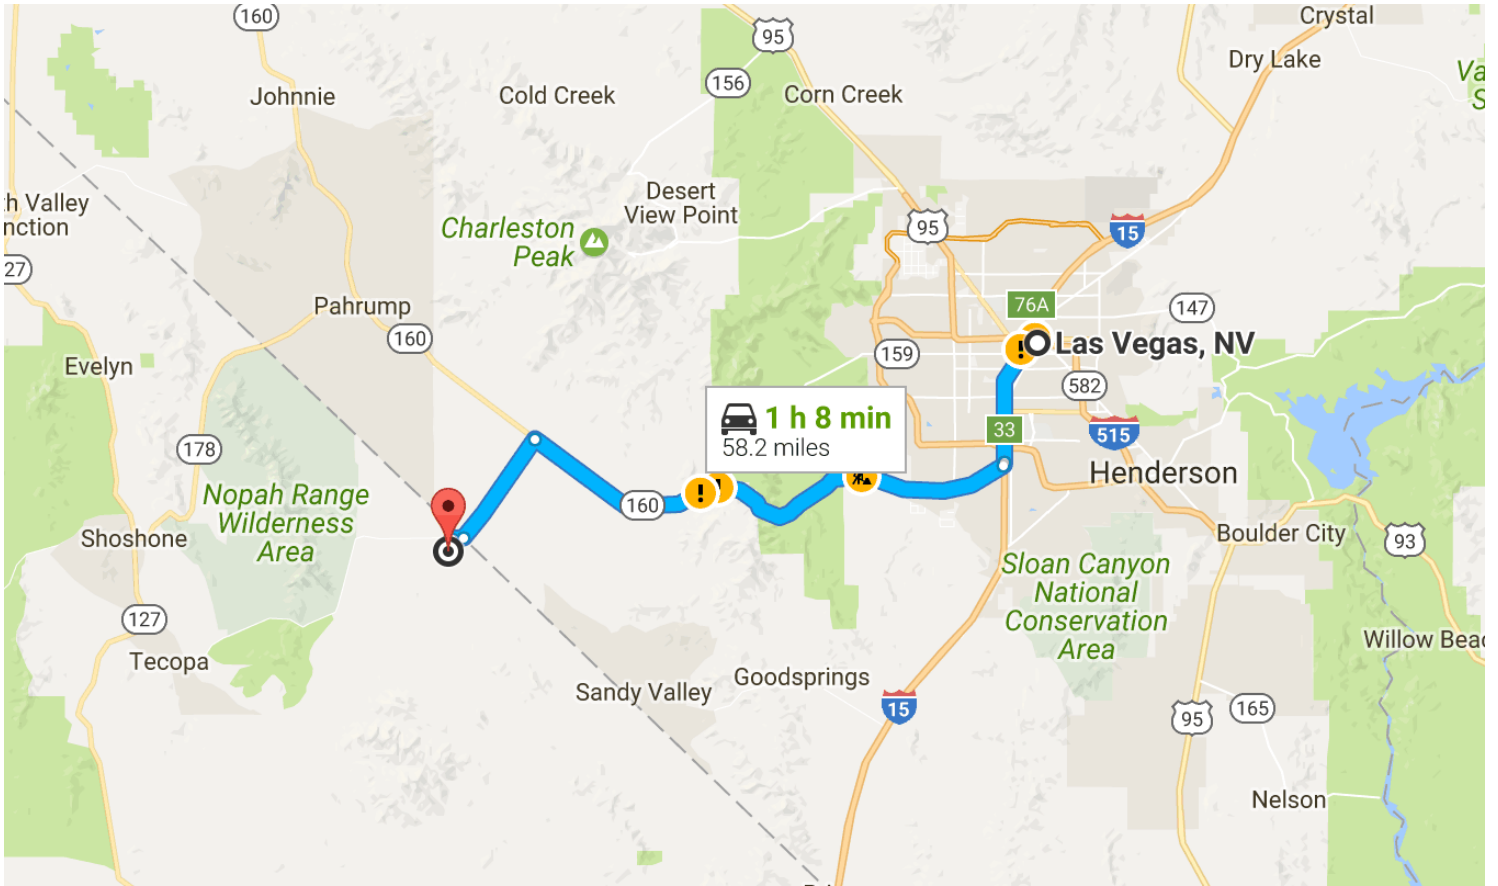

Directions from Las Vegas to

Las Vegas

Nevada

Get on I-515 N/US-93 N/US-95 N

0.6 mi

↑ Head northeast on N Las Vegas Blvd toward E Ogden Ave

0.3 mi

↗ Turn left to merge onto I-515 N/US-93 N/US-95 N

0.3 mi

Follow I-15 S and NV-160 W to Tecopa Rd

47.1 mi

↗ Merge onto I-515 N/US-93 N/US-95 N

0.3 mi

↘ Take exit 76A to merge onto I-15 S toward Los Angeles

9.6 mi

➤ Take exit 33 toward NV-160 W/Blue Diamond Rd
0.2 mi

➤ Keep right and merge onto NV-160 W/Blue Diamond Rd
[Continue to follow NV-160 W](#)
37.1 mi

Continue on Tecopa Rd. Drive to Charity Ln in Inyo County
10.5 mi

↶ Turn left onto Tecopa Rd
[Entering California](#)
8.6 mi

↑ Continue onto Old Spanish Trail Hwy
0.9 mi

↶ Turn left
0.9 mi

➤ Turn right onto Charity Ln
[Destination will be on the right](#)
0.3 mi

These
from t

fer