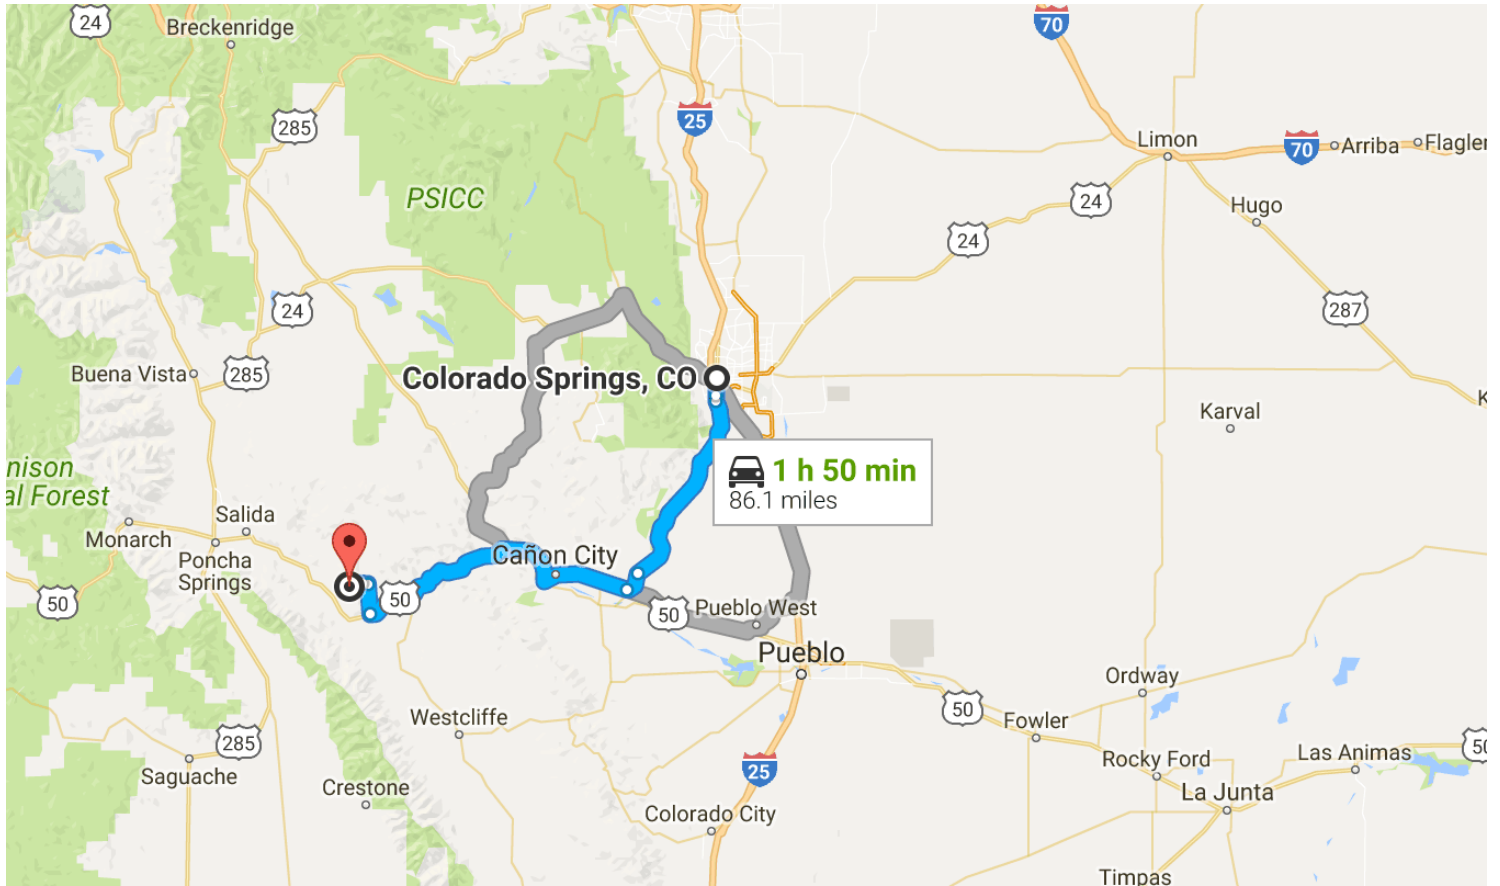

Directions from Colorado Springs to

Colorado Springs

Colorado

Head northwest on Pikes Peak Ave toward S Nevada Ave

59 ft

Continue to CO-115 S

3.2 mi

Turn left at the 1st cross street onto US-85 S/US-87 S/S Nevada Ave

2.4 mi

Continue onto CO-115 S/S Nevada Ave

0.8 mi

Get on US-50 W in Penrose from CO-115 S

31.4 mi

Keep left to stay on CO-115 S

28.5 mi

↑ Continue straight to stay on CO-115 S

2.7 mi

↗ Turn right to merge onto US-50 W toward Canon City/Royal Gorge

0.2 mi

Merge onto US-50 W

43.8 mi

Follow Co Rd 12 and Spruce Basin Dr to Basin Pl

7.7 mi

↘ Turn right onto Co Rd 12

4.3 mi

↙ Turn left onto Spruce Basin Dr

1.1 mi

↙ Turn left to stay on Spruce Basin Dr

1.5 mi

↙ Turn left onto Basin Dr

0.6 mi

↘ Turn right onto Basin Pl