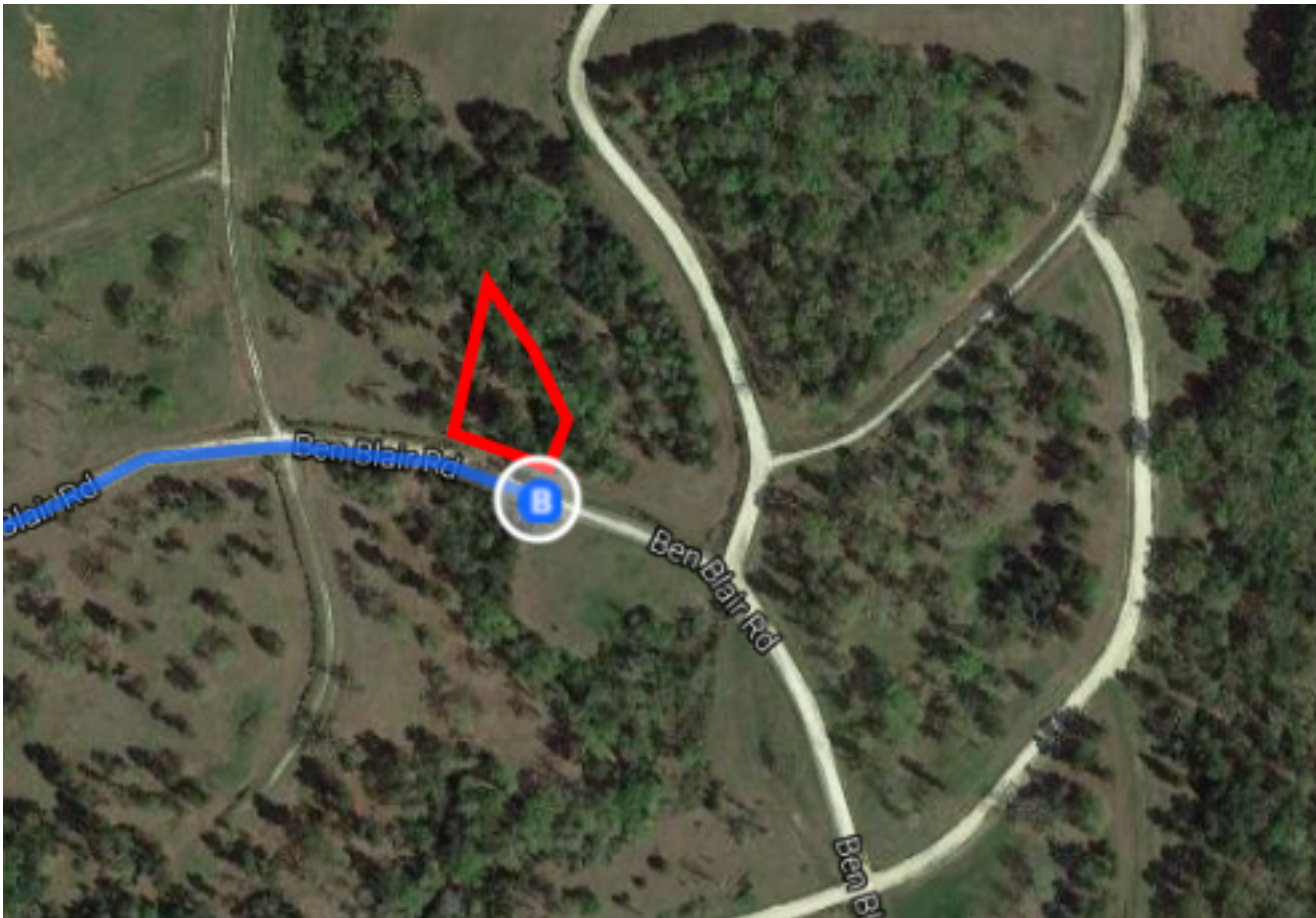

### Get on I-45 N

0.3 mi

↑ Head northeast on Bagby St

141 ft

↶ Turn left onto Walker St

259 ft

⤴ Merge onto I-45 N via the ramp on the left to Dallas

0.2 mi

### Follow I-45 N to TX-19 N in Huntsville. Take exit 113 from I-45 N

65.3 mi

⤴ Merge onto I-45 N

64.9 mi

↘ Take exit 113 for TX-19 toward Riverside/Crockett/Lake Livingston/Trinity

0.4 mi

Follow TX-19 N to Ben Blair Rd in Trinity County

18.6 mi

↑ Continue onto TX-19 N

17.4 mi

↘ Turn right toward Old Texas 19

223 ft

↙ Turn left onto Old Texas 19

0.5 mi

↘ Turn right onto Ben Blair Rd

0.4 mi

↙ Turn left to stay on Ben Blair Rd

[Destination will be on the left](#)

0.3 mi

itions to differ