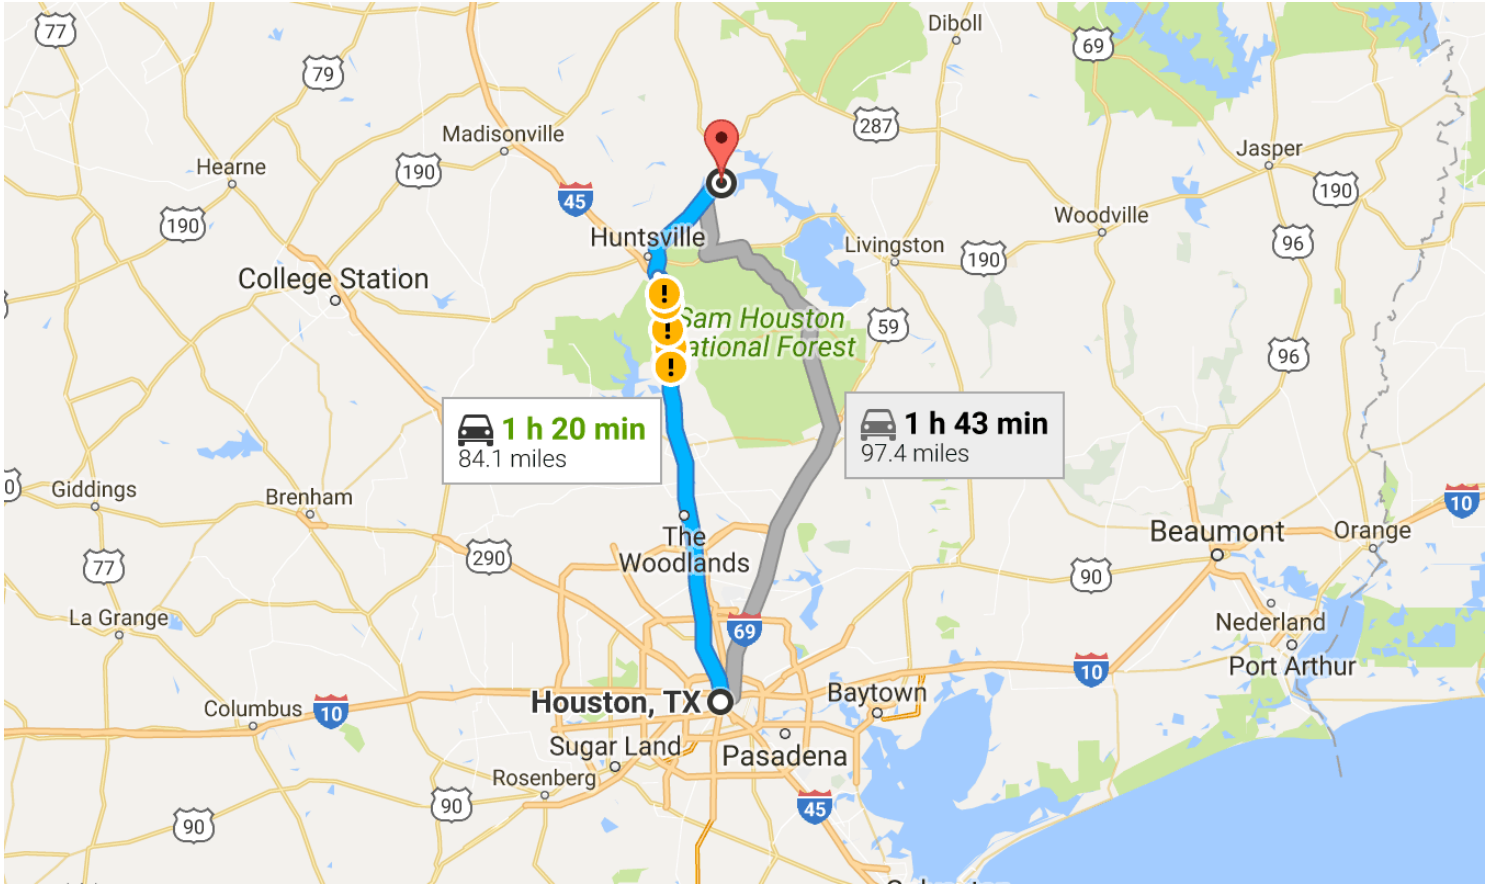

# Directions from Houston, TX to

## Houston, TX

### Get on I-45 N

0.3 mi

↑ Head northeast on Bagby St

141 ft

↶ Turn left onto Walker St

259 ft

⤴ Merge onto I-45 N via the ramp on the left to Dallas

0.2 mi

### Follow I-45 N to TX-19 N in Huntsville. Take exit 113 from I-45 N

65.3 mi

⤴ Merge onto I-45 N

64.9 mi

↘ Take exit 113 for TX-19 toward Riverside/Crockett/Lake Livingston/Trinity

0.4 mi

Follow TX-19 N to Ben Blair Rd in Trinity County