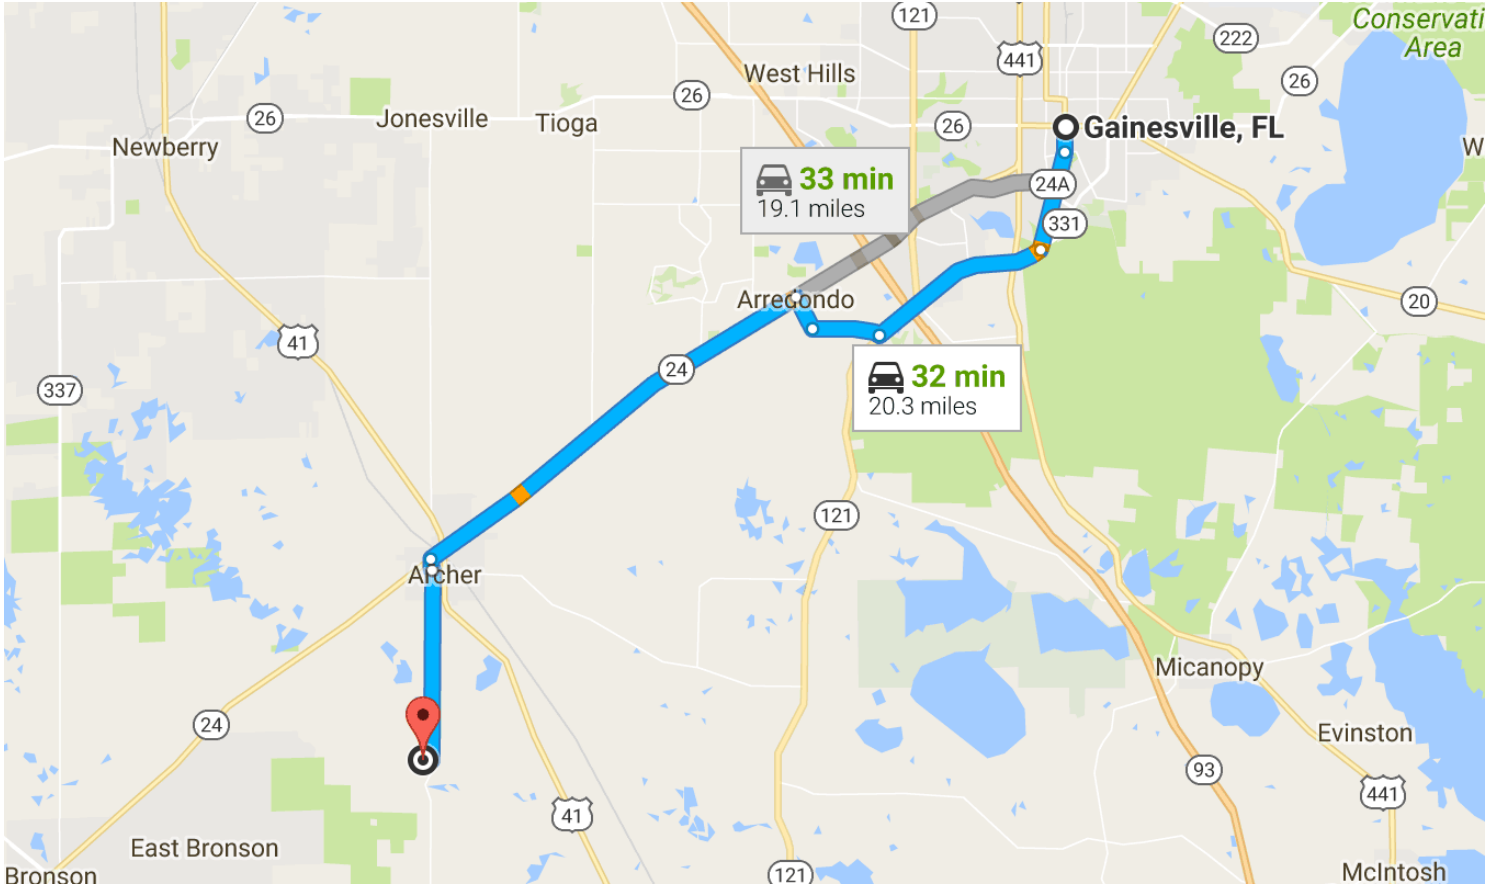

# Directions from Gainesville, FL to

## Gainesville, FL

Follow S Main St and SW Williston Rd to SW 62 Ave/SW 62 Nd Ave

5.9 mi

↑ Head south on S Main St toward SW 1 Ave/SW 1st Ave

Parts of this road may be closed at certain times or days

0.5 mi

📍 At the traffic circle, take the 3rd exit and stay on S Main St

1.9 mi

➡ Turn right onto SW Williston Rd

Parts of this road may be closed at certain times or days

3.5 mi

Continue on SW 62 Nd Ave to FL-24 W/SW Archer Rd

Turn right onto NE 100 St/SW 191st Ave

0.2 mi

is to differ