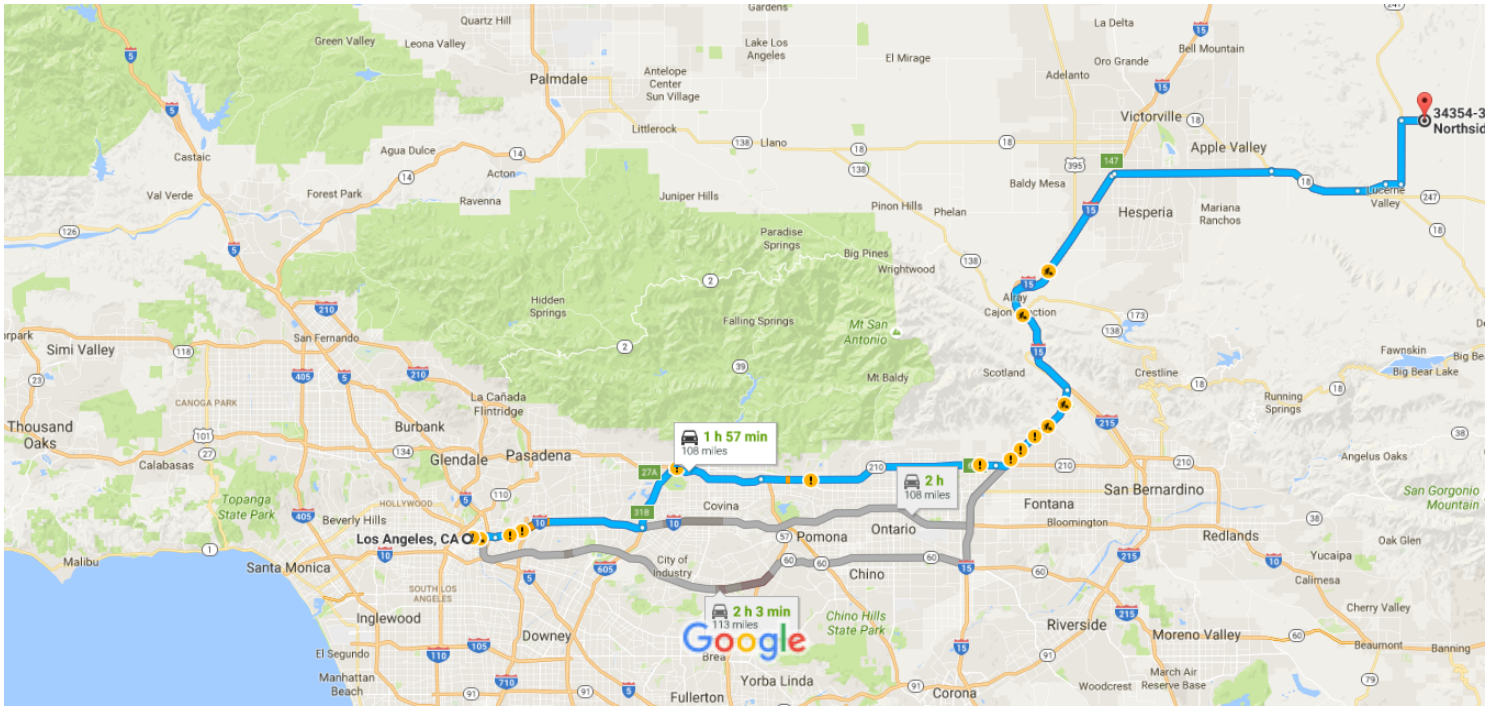

Los Angeles, CA to 34354-34498 Northside Road, Drive 108 miles, 1 h 57 min
Lucerne Valley, CA 92356

Map data ©2016 Google 5 mi