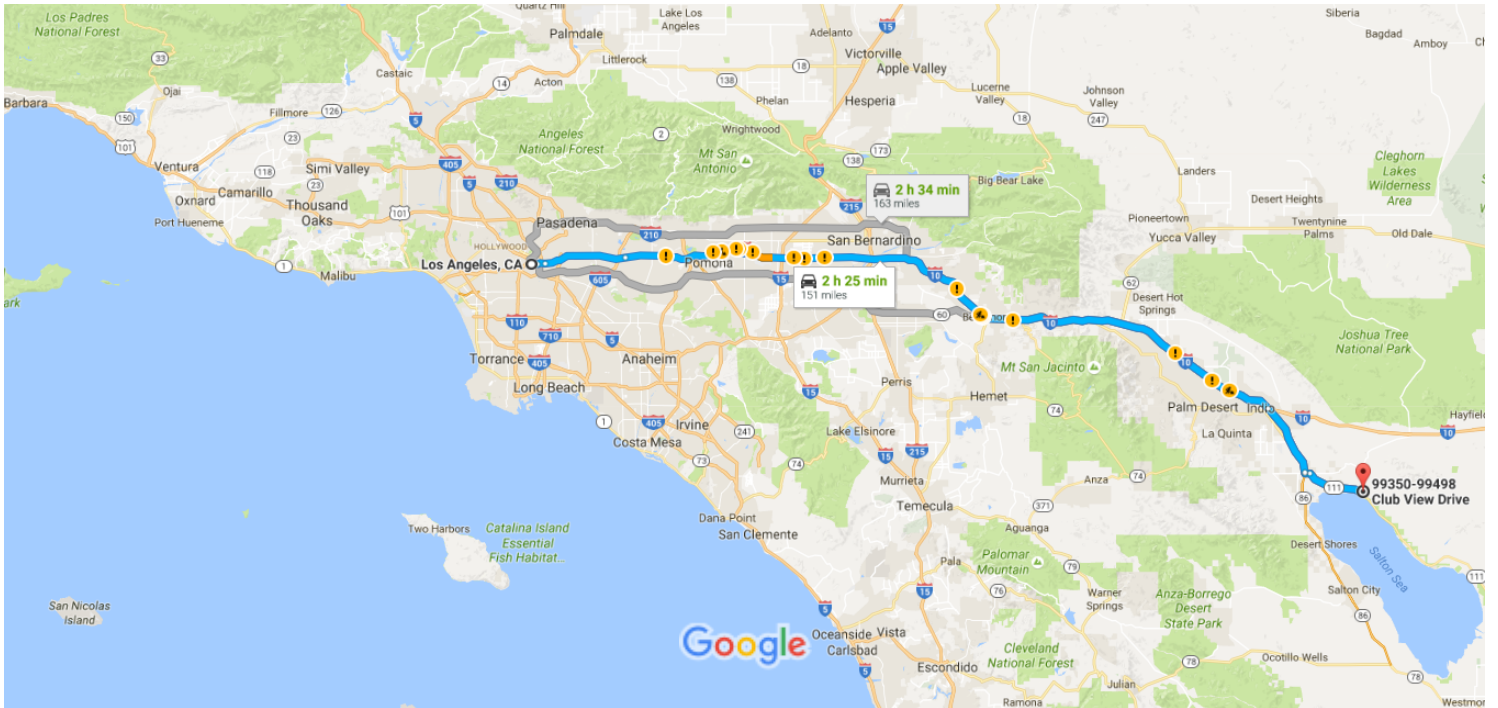

Los Angeles, CA to 99350-99498 Club View Drive, Drive 151 miles, 2 h 25 min
Mecca, CA 92254

Map data ©2016 Google, INEGI 10 mi