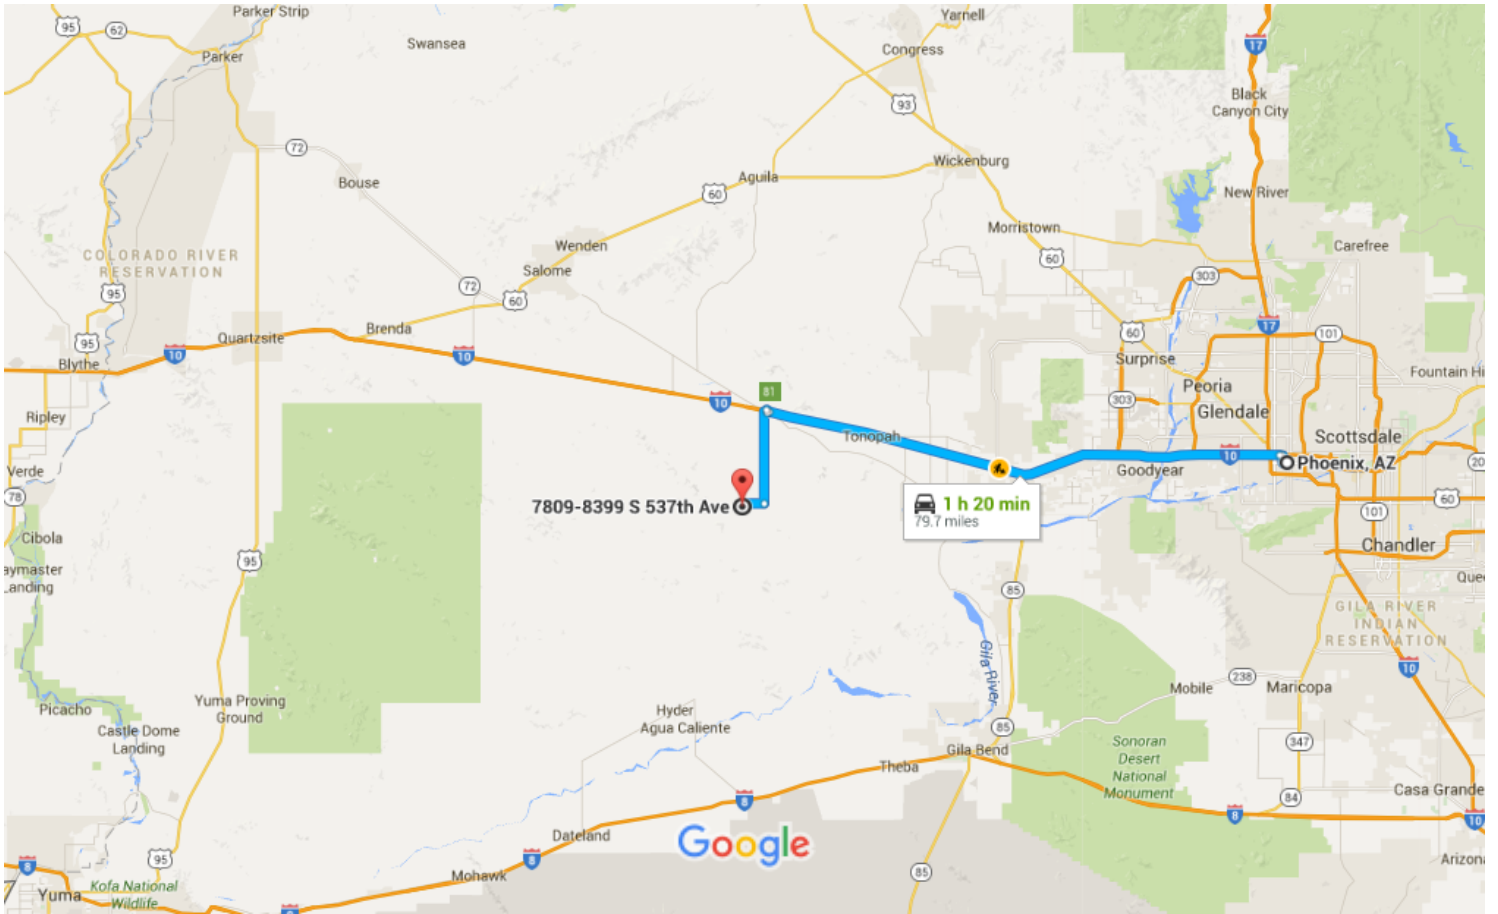

Phoenix, AZ to 7809-8399 S 537th Ave,
Tonopah, AZ 85354

Drive 79.7 miles, 1 h 20 min

Map data ©2016 Google, INEGI 10 mi

Phoenix, AZ

Get on I-10 W

-
- 6 min (1.7 mi)
- ↑ 1. Head west on W Washington St toward N 1st Ave

0.5 mi
 - ↻ 2. Use the right 2 lanes to turn right onto N 7th Ave

0.9 mi
 - ↑ 3. Use the left 2 lanes to turn left to merge onto I-10 W toward Los Angeles

0.4 mi

Follow I-10 W to Salome Rd. Take exit 81 from I-10 W

-
- 54 min (63.1 mi)
- ↑ 4. Merge onto I-10 W

62.7 mi
 - ↻ 5. Take exit 81 for Salome Rd

0.4 mi

Take Harquahala Valley Rd to S 537th Ave

-
- 22 min (14.9 mi)
- ↶ 6. Turn left onto Salome Rd

0.4 mi
 - ↻ 7. Turn right onto Harquahala Valley Rd

11.5 mi
 - ↻ 8. Turn right onto W Baseline Rd

2.6 mi
 - ↶ 9. Turn left onto S 537th Ave
 - ⓘ Destination will be on the left

0.4 mi

7809-8399 S 537th Ave

Tonopah, AZ 85354

These directions are for planning purposes only. You may find that construction projects, traffic, weather, or other events may cause conditions to differ from the map results, and you should plan your route accordingly. You must obey all signs or notices regarding your route.