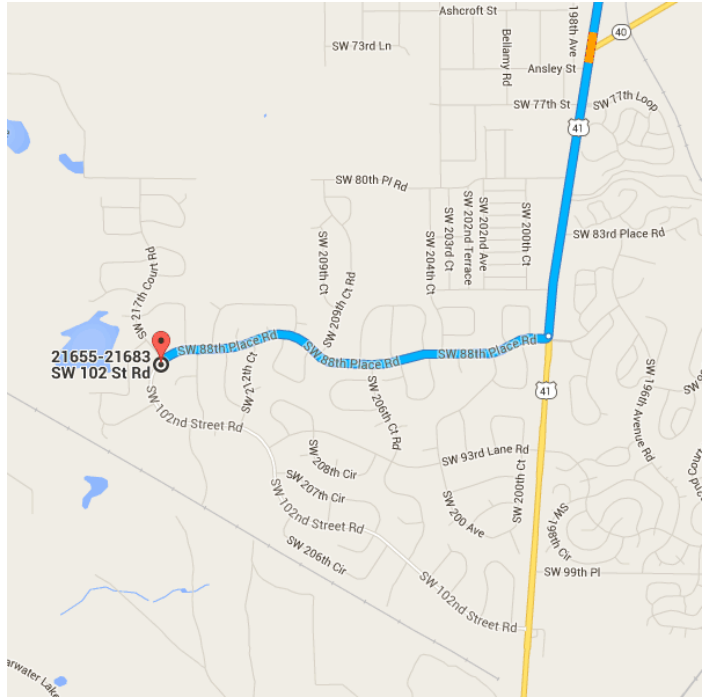

Map data ©2016 Google, INEGI 5 mi

Gainesville, FL

Follow S Main St to SW Williston Rd

5 min (2.4 mi)

- ↑ 1. Head south on S Main St toward SW 1 Ave/SW 1st Ave

0.5 mi

- 📍 2. At the traffic circle, take the 3rd exit and stay on S Main St

1.9 mi

Continue on SW Williston Rd. Take US-41 S to SW 88th Place Rd in Marion County

48 min (40.1 mi)

- 3. Turn right onto SW Williston Rd

 11.6 mi
- ↑ 4. Continue onto FL-121 S

 7.1 mi
- ↙ 5. Slight left onto N Main St

 0.4 mi
- 6. Turn right onto W Noble Ave

 0.5 mi
- ↙ 7. Turn left onto US-41 S/NW 7th St
i Continue to follow US-41 S

 20.3 mi

Follow SW 88th Place Rd to SW 102 St Rd

3 min (1.8 mi)

- 8. Turn right onto SW 88th Place Rd

 1.8 mi
- ↑ 9. Continue onto SW 102 St Rd
i Destination will be on the left

 108 ft

21655-21683 SW 102 St Rd

Dunnellon, FL 34431