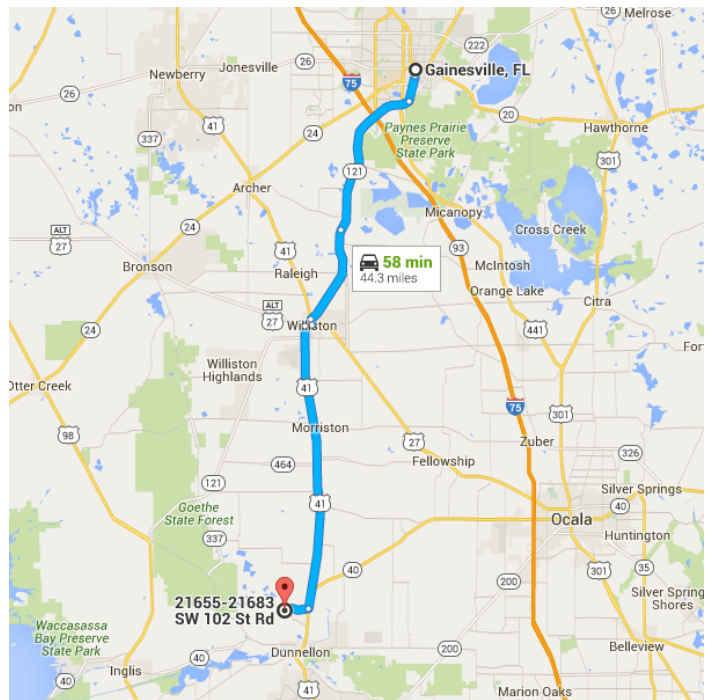

Map data ©2016 Google, INEGI 5 mi

Gainesville, FL

Follow S Main St to SW Williston Rd

5 min (2.4 mi)

- ↑ 1. Head south on S Main St toward SW 1 Ave/SW 1st Ave

0.5 mi

- 📍 2. At the traffic circle, take the 3rd exit and stay on S Main St

1.9 mi

Continue on SW Williston Rd. Take US-41 S to SW 88th Place Rd in Marion County

48 min (40.1 mi)

- 3. Turn right onto SW Williston Rd

 11.6 mi
- ↑ 4. Continue onto FL-121 S

 7.1 mi
- ↙ 5. Slight left onto N Main St

 0.4 mi
- 6. Turn right onto W Noble Ave

 0.5 mi
- ↙ 7. Turn left onto US-41 S/NW 7th St
i Continue to follow US-41 S

 20.3 mi

Follow SW 88th Place Rd to SW 102 St Rd

3 min (1.8 mi)

- 8. Turn right onto SW 88th Place Rd

 1.8 mi
- ↑ 9. Continue onto SW 102 St Rd
i Destination will be on the left

 108 ft

21655-21683 SW 102 St Rd

Dunnellon, FL 34431