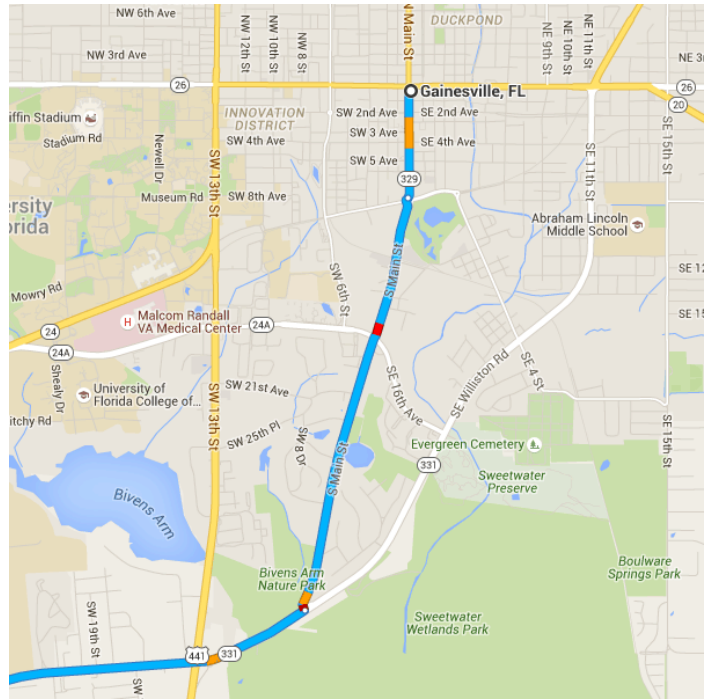

Map data ©2016 Google, INEGI 5 mi

Gainesville, FL

Follow S Main St to SW Williston Rd

5 min (2.4 mi)

- ↑ 1. Head south on S Main St toward SW 1 Ave/SW 1st Ave

0.5 mi

- 📍 2. At the traffic circle, take the 3rd exit and stay on S Main St

1.9 mi

Continue on SW Williston Rd. Take US-41 S to SW 88th Place Rd in Marion County

48 min (40.1 mi)

- 3. Turn right onto SW Williston Rd

 11.6 mi
- ↑ 4. Continue onto FL-121 S

 7.1 mi
- ↙ 5. Slight left onto N Main St

 0.4 mi
- 6. Turn right onto W Noble Ave

 0.5 mi
- ↙ 7. Turn left onto US-41 S/NW 7th St
i Continue to follow US-41 S

 20.3 mi

Follow SW 88th Place Rd to SW 102 St Rd

3 min (1.8 mi)

- 8. Turn right onto SW 88th Place Rd

 1.8 mi
- ↑ 9. Continue onto SW 102 St Rd
i Destination will be on the left

 108 ft

21655-21683 SW 102 St Rd

Dunnellon, FL 34431