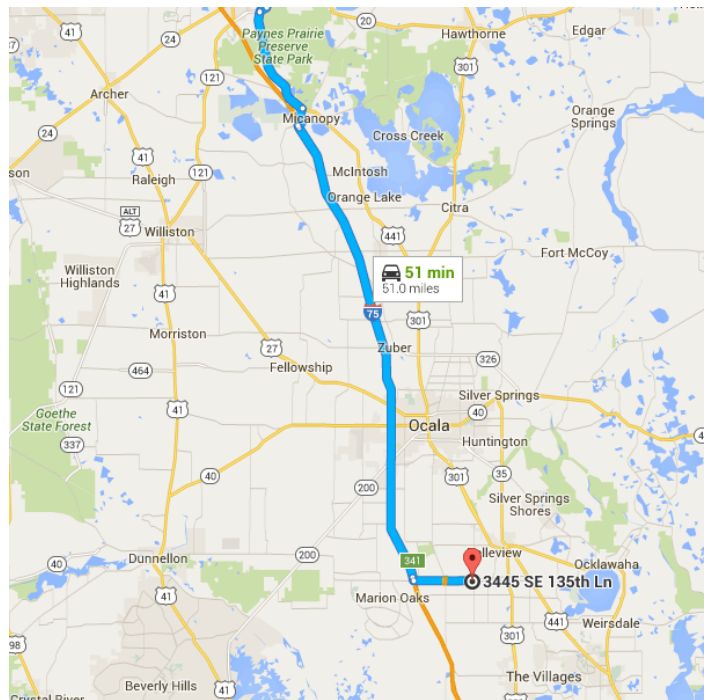

## Gainesville, FL

### Get on I-75 S from S Main St and US-441 S

- 17 min (12.6 mi)
  - ↑ 1. Head south on S Main St toward SW 1 Ave/SW 1st Ave
    - 0.5 mi
  - 📍 2. At the traffic circle, take the 3rd exit and stay on S Main St
    - 1.9 mi
  - ↗ 3. Turn right onto FL-331 S/SW Williston Rd
    - 0.5 mi
  - ↶ 4. Turn left toward US-441 S
    - 0.1 mi

- 5. Slight left onto US-441 S  
8.0 mi
- 6. Turn right onto Co Rd 234  
1.4 mi
- 7. Turn left to merge onto I-75 S  
0.2 mi

**Follow I-75 S to SW County Hwy 484 in Marion County. Take exit 341 from I-75 S**

- 8. Merge onto I-75 S  
28 min (34.1 mi)
- 9. Take exit 341 for Marion County 484 toward Belleview/Dunnellon  
33.9 mi
- 0.2 mi

**Follow SW County Hwy 484 to SE 135th Ln**

- 10. Use the left 2 lanes to turn left onto SW County Hwy 484 (signs for Belleview)  
4.1 mi
- 11. Turn right onto SE 33rd Ct  
341 ft