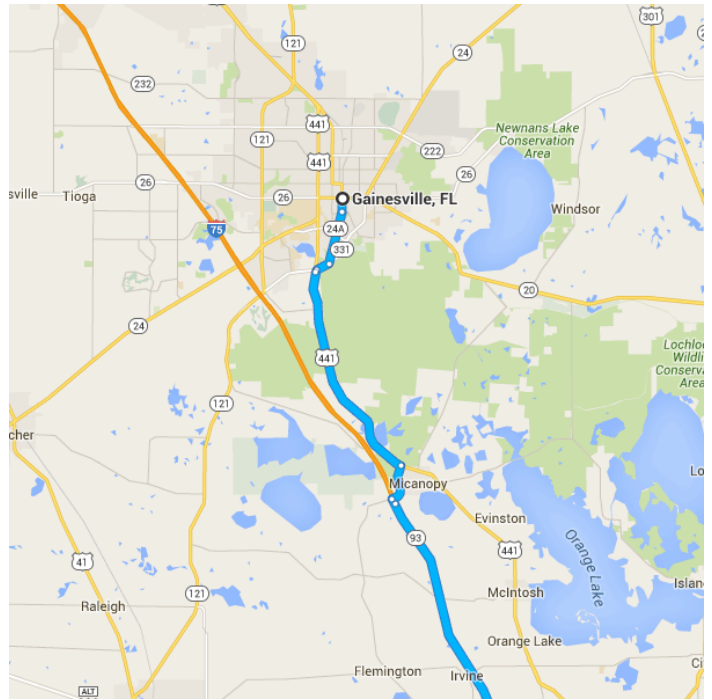

## Gainesville, FL

### Get on I-75 S from S Main St and US-441 S

- 17 min (12.6 mi)
  - ↑ 1. Head south on S Main St toward SW 1 Ave/SW 1st Ave
    - 0.5 mi
  - 📍 2. At the traffic circle, take the 3rd exit and stay on S Main St
    - 1.9 mi
  - ↗ 3. Turn right onto FL-331 S/SW Williston Rd
    - 0.5 mi
  - ↶ 4. Turn left toward US-441 S
    - 0.1 mi

- 5. Slight left onto US-441 S  
8.0 mi
- 6. Turn right onto Co Rd 234  
1.4 mi
- 7. Turn left to merge onto I-75 S  
0.2 mi

**Follow I-75 S to SW County Hwy 484 in Marion County. Take exit 341 from I-75 S**

- 8. Merge onto I-75 S  
28 min (34.1 mi)
- 9. Take exit 341 for Marion County 484 toward Belleview/Dunnellon  
33.9 mi
- 0.2 mi

**Follow SW County Hwy 484 to SE 135th Ln**

- 10. Use the left 2 lanes to turn left onto SW County Hwy 484 (signs for Belleview)  
4.1 mi
- 11. Turn right onto SE 33rd Ct  
341 ft