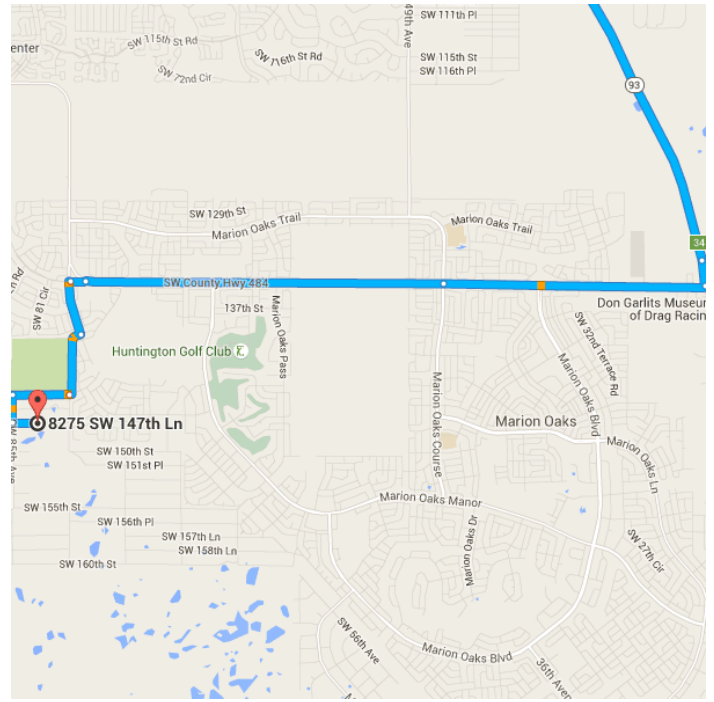

Map data ©2016 Google, INEGI 5 mi

Gainesville, FL

Get on I-75 S from S Main St and US-441 S

- 17 min (12.6 mi)

↑ 1. Head south on S Main St toward SW 1 Ave/SW 1st Ave
- 📍 2. At the traffic circle, take the 3rd exit and stay on S Main St
- ➡ 3. Turn right onto FL-331 S/SW Williston Rd
- ➡ 4. Turn left toward US-441 S
- 0.1 mi

- 5. Slight left onto US-441 S
8.0 mi
- 6. Turn right onto Co Rd 234
1.4 mi
- 7. Turn left to merge onto I-75 S
0.2 mi

Follow I-75 S to SW County Hwy 484 in Marion County. Take exit 341 from I-75 S

- 8. Merge onto I-75 S
28 min (34.1 mi)
- 9. Take exit 341 for Marion County 484 toward Belleview/Dunnellon
33.9 mi
- 0.2 mi

Continue on SW County Hwy 484. Drive to SW 147th Ln

- 10. Turn right onto SW County Hwy 484 (signs for Dunnellon)
13 min (7.8 mi)
- 2.3 mi

- ↑ 11. Continue straight to stay on SW County Hwy 484
_____ 3.2 mi
- ↶ 12. Turn left onto SW 135th Street Rd
_____ 0.1 mi
- ↶ 13. Turn left onto Marion Oaks Pass
_____ 0.5 mi
- ↷ 14. Turn right onto SW 79 Terrace Rd
_____ 0.6 mi
- ↑ 15. Continue onto SW 145th St
_____ 0.5 mi
- ↶ 16. Turn left onto SW 85th Ave
_____ 0.3 mi
- ↶ 17. Turn left at the 2nd cross street onto SW 147th Ln
_____ 0.2 mi