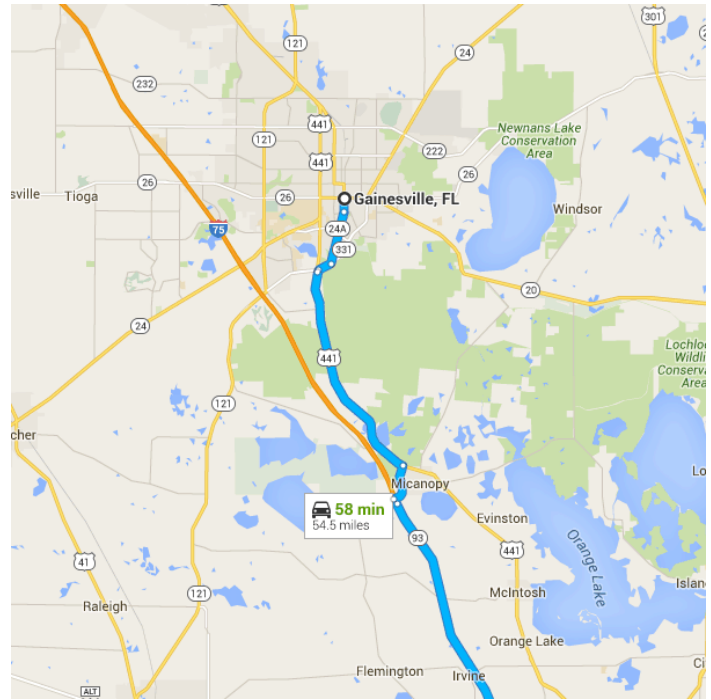

Map data ©2016 Google, INEGI 5 mi

Gainesville, FL

Get on I-75 S from S Main St and US-441 S

- 17 min (12.6 mi)

↑ 1. Head south on S Main St toward SW 1 Ave/SW 1st Ave
- 📍 2. At the traffic circle, take the 3rd exit and stay on S Main St
- ➡ 3. Turn right onto FL-331 S/SW Williston Rd
- ➡ 4. Turn left toward US-441 S
- 0.1 mi

- 5. Slight left onto US-441 S
8.0 mi
- 6. Turn right onto Co Rd 234
1.4 mi
- 7. Turn left to merge onto I-75 S
0.2 mi

Follow I-75 S to SW County Hwy 484 in Marion County. Take exit 341 from I-75 S

- 8. Merge onto I-75 S
28 min (34.1 mi)
- 9. Take exit 341 for Marion County 484 toward Belleview/Dunnellon
33.9 mi
- 0.2 mi

Continue on SW County Hwy 484. Drive to SW 147th Ln

- 10. Turn right onto SW County Hwy 484 (signs for Dunnellon)
13 min (7.8 mi)
- 2.3 mi

- ↑ 11. Continue straight to stay on SW County Hwy 484
_____ 3.2 mi
- ↶ 12. Turn left onto SW 135th Street Rd
_____ 0.1 mi
- ↶ 13. Turn left onto Marion Oaks Pass
_____ 0.5 mi
- ↷ 14. Turn right onto SW 79 Terrace Rd
_____ 0.6 mi
- ↑ 15. Continue onto SW 145th St
_____ 0.5 mi
- ↶ 16. Turn left onto SW 85th Ave
_____ 0.3 mi
- ↶ 17. Turn left at the 2nd cross street onto SW 147th Ln
_____ 0.2 mi