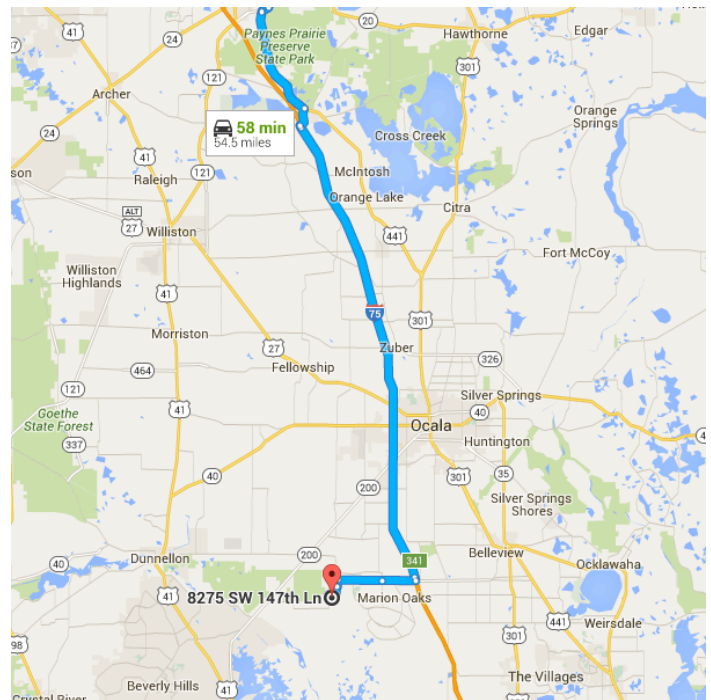

Map data ©2016 Google, INEGI 5 mi

Gainesville, FL

Get on I-75 S from S Main St and US-441 S

- 17 min (12.6 mi)

↑ 1. Head south on S Main St toward SW 1 Ave/SW 1st Ave
- 📍 2. At the traffic circle, take the 3rd exit and stay on S Main St
- ➡ 3. Turn right onto FL-331 S/SW Williston Rd
- ➡ 4. Turn left toward US-441 S
- 0.1 mi

- 5. Slight left onto US-441 S
8.0 mi
- 6. Turn right onto Co Rd 234
1.4 mi
- 7. Turn left to merge onto I-75 S
0.2 mi

Follow I-75 S to SW County Hwy 484 in Marion County. Take exit 341 from I-75 S

- 8. Merge onto I-75 S
28 min (34.1 mi)
- 9. Take exit 341 for Marion County 484 toward Belleview/Dunnellon
33.9 mi
- 0.2 mi

Continue on SW County Hwy 484. Drive to SW 147th Ln

- 10. Turn right onto SW County Hwy 484 (signs for Dunnellon)
13 min (7.8 mi)
- 2.3 mi

- ↑ 11. Continue straight to stay on SW County Hwy 484
_____ 3.2 mi
- ↶ 12. Turn left onto SW 135th Street Rd
_____ 0.1 mi
- ↶ 13. Turn left onto Marion Oaks Pass
_____ 0.5 mi
- ↷ 14. Turn right onto SW 79 Terrace Rd
_____ 0.6 mi
- ↑ 15. Continue onto SW 145th St
_____ 0.5 mi
- ↶ 16. Turn left onto SW 85th Ave
_____ 0.3 mi
- ↶ 17. Turn left at the 2nd cross street onto SW 147th Ln
_____ 0.2 mi