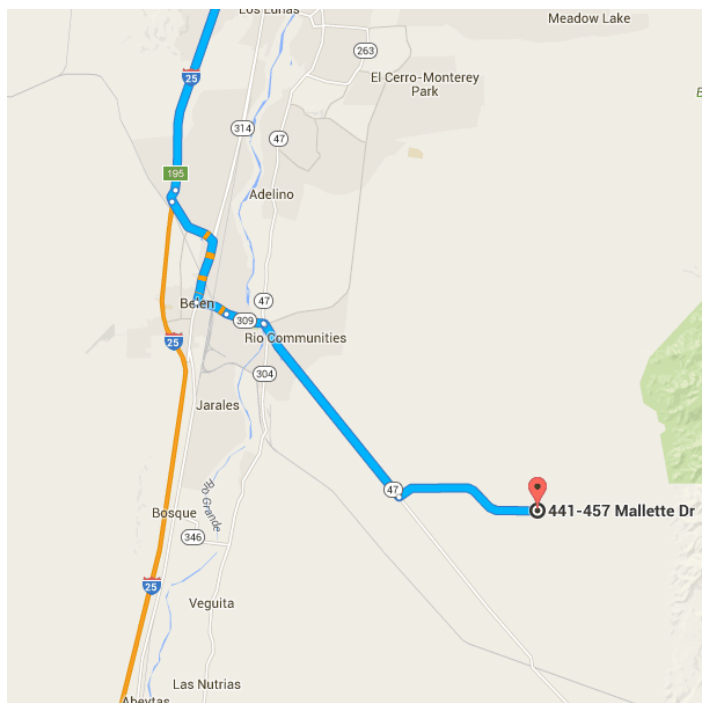

Map data ©2016 Google 5 mi

Albuquerque, NM

Get on I-25 S from Monte Vista Blvd NE and Central Ave NE/Rte 66

7 min (2.3 mi)

- ↑ 1. Head north on Amherst Dr NE toward Roma Ave NE
299 ft
- ↶ 2. Turn left onto Monte Vista Blvd NE
0.6 mi
- ↗ 3. Use the left 2 lanes to turn slightly right onto Central Ave NE/Rte 66
1.4 mi
- ↶ 4. Turn left onto the Interstate 25 S ramp
0.2 mi

Follow I-25 S to I-25BUS in Belen. Take exit 195 from I-25 S

- 24 min (28.5 mi)
- ↑

28.0 mi
- ↘

0.4 mi

Continue on I-25BUS. Take NM-47 S/Rio Communities Blvd to Mallette Dr

- 30 min (19.0 mi)
- ↑

4.2 mi

- ↶ 8. Use the left 2 lanes to turn left onto W Reinken Ave

1.1 mi
- ↑ 9. Continue onto E River Rd

1.3 mi
- ↷ 10. Slight right toward NM-47 S/Rio Communities Blvd

312 ft
- ↷ 11. Slight right onto NM-47 S/Rio Communities Blvd

7.4 mi
- ↶ 12. Turn left onto Mallette Dr

i Destination will be on the left

5.1 mi

441-457 Mallette Dr

Belen, NM 87002