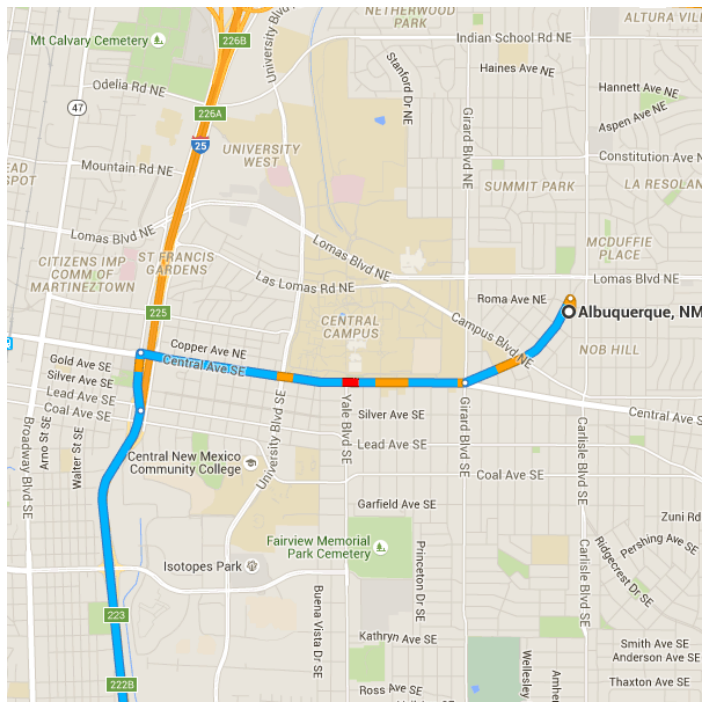

Map data ©2016 Google 5 mi

Albuquerque, NM

Get on I-25 S from Monte Vista Blvd NE and Central Ave NE/Rte 66

7 min (2.3 mi)

- ↑ 1. Head north on Amherst Dr NE toward Roma Ave NE
299 ft
- ↶ 2. Turn left onto Monte Vista Blvd NE
0.6 mi
- ↗ 3. Use the left 2 lanes to turn slightly right onto Central Ave NE/Rte 66
1.4 mi
- ↶ 4. Turn left onto the Interstate 25 S ramp
0.2 mi

Follow I-25 S to I-25BUS in Belen. Take exit 195 from I-25 S

- 24 min (28.5 mi)
- ↑

28.0 mi
- ↘

0.4 mi

Continue on I-25BUS. Take NM-47 S/Rio Communities Blvd to Mallette Dr

- 30 min (19.0 mi)
- ↑

4.2 mi

- ↶ 8. Use the left 2 lanes to turn left onto W Reinken Ave

1.1 mi
- ↑ 9. Continue onto E River Rd

1.3 mi
- ↷ 10. Slight right toward NM-47 S/Rio Communities Blvd

312 ft
- ↷ 11. Slight right onto NM-47 S/Rio Communities Blvd

7.4 mi
- ↶ 12. Turn left onto Mallette Dr

i Destination will be on the left

5.1 mi

441-457 Mallette Dr

Belen, NM 87002