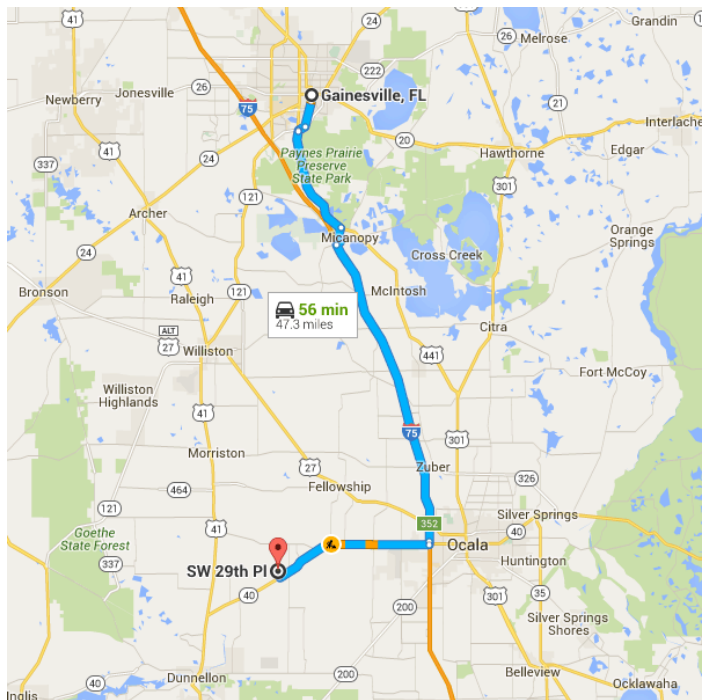

Map data ©2016 Google, INEGI 5 mi

Gainesville, FL

Take S Main St to US-441 S

- 6 min (3.0 mi)

↑ 1. Head south on S Main St toward SW 1 Ave/SW 1st Ave
- 0.5 mi

📍 2. At the traffic circle, take the 3rd exit and stay on S Main St
- 1.9 mi

➡ 3. Turn right onto FL-331 S/SW Williston Rd
- 0.5 mi

↩ 4. Turn left toward US-441 S
- 0.1 mi

Follow US-441 S, I-75 S and FL-40 W to SW 146th Ct in Marion County

- 45 min (43.7 mi)
↙ 5. Slight left onto US-441 S
- 8.0 mi
↘ 6. Turn right onto Co Rd 234
- 1.4 mi
↙ 7. Turn left to merge onto I-75 S
- 22.6 mi
↘ 8. Take exit 352 for FL-40 toward Ocala/Sliver Springs
- 0.2 mi
↘ 9. Turn right onto FL-40 W/W Silver Springs Blvd
- 11.5 mi
i Continue to follow FL-40 W

Continue on SW 146th Ct. Drive to SW 29th Pl

- 3 min (0.7 mi)
↘ 10. Turn right onto SW 146th Ct
- 0.5 mi
↙ 11. Turn left onto SW 29th Pl
- 0.2 mi
i Destination will be on the left

SW 29th PI

Ocala, FL 34481