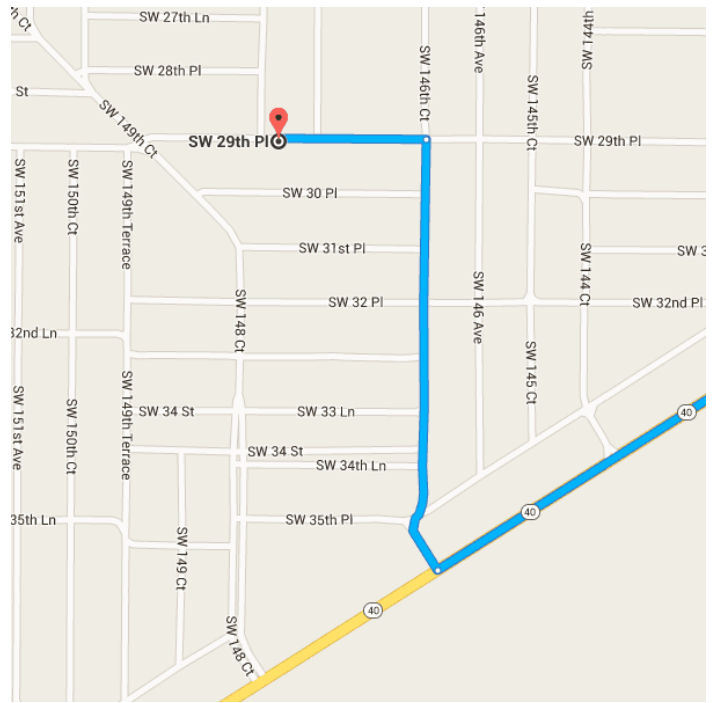

Map data ©2016 Google, INEGI 5 mi

Gainesville, FL

Take S Main St to US-441 S

- 6 min (3.0 mi)

↑ 1. Head south on S Main St toward SW 1 Ave/SW 1st Ave
- 0.5 mi

📍 2. At the traffic circle, take the 3rd exit and stay on S Main St
- 1.9 mi

➡ 3. Turn right onto FL-331 S/SW Williston Rd
- 0.5 mi

↩ 4. Turn left toward US-441 S
- 0.1 mi

Follow US-441 S, I-75 S and FL-40 W to SW 146th Ct in Marion County

- 45 min (43.7 mi)
↙ 5. Slight left onto US-441 S
- 8.0 mi
↘ 6. Turn right onto Co Rd 234
- 1.4 mi
↙ 7. Turn left to merge onto I-75 S
- 22.6 mi
↘ 8. Take exit 352 for FL-40 toward Ocala/Sliver Springs
- 0.2 mi
↘ 9. Turn right onto FL-40 W/W Silver Springs Blvd
- 11.5 mi
i Continue to follow FL-40 W

Continue on SW 146th Ct. Drive to SW 29th Pl

- 3 min (0.7 mi)
↘ 10. Turn right onto SW 146th Ct
- 0.5 mi
↙ 11. Turn left onto SW 29th Pl
- 0.2 mi
i Destination will be on the left

SW 29th PI

Ocala, FL 34481