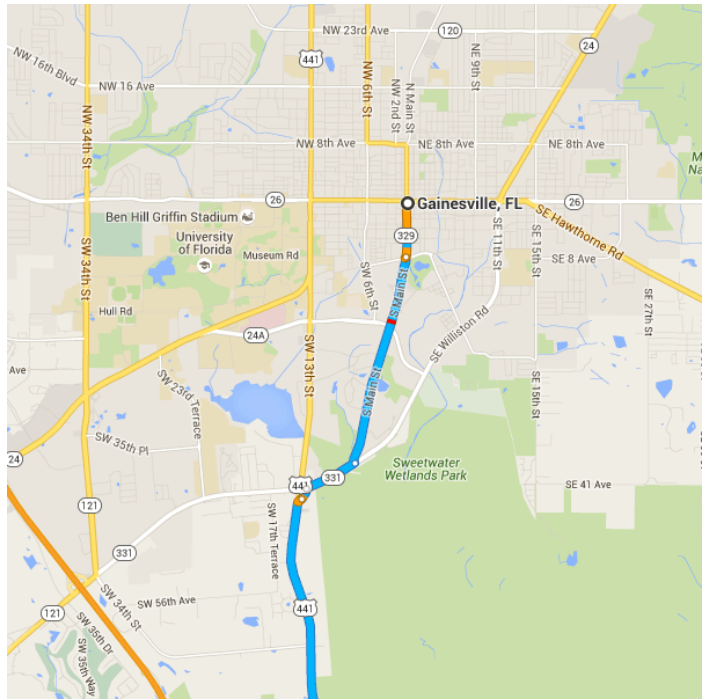

Map data ©2016 Google, INEGI 5 mi

Gainesville, FL

Take S Main St to US-441 S

- 6 min (3.0 mi)

↑ 1. Head south on S Main St toward SW 1 Ave/SW 1st Ave
- 0.5 mi

📍 2. At the traffic circle, take the 3rd exit and stay on S Main St
- 1.9 mi

➡ 3. Turn right onto FL-331 S/SW Williston Rd
- 0.5 mi

↩ 4. Turn left toward US-441 S
- 0.1 mi

Follow US-441 S, I-75 S and FL-40 W to SW 146th Ct in Marion County

- 45 min (43.7 mi)
↙ 5. Slight left onto US-441 S
- 8.0 mi
↘ 6. Turn right onto Co Rd 234
- 1.4 mi
↙ 7. Turn left to merge onto I-75 S
- 22.6 mi
↘ 8. Take exit 352 for FL-40 toward Ocala/Sliver Springs
- 0.2 mi
↘ 9. Turn right onto FL-40 W/W Silver Springs Blvd
- 11.5 mi
i Continue to follow FL-40 W

Continue on SW 146th Ct. Drive to SW 29th Pl

- 3 min (0.7 mi)
↘ 10. Turn right onto SW 146th Ct
- 0.5 mi
↙ 11. Turn left onto SW 29th Pl
- 0.2 mi
i Destination will be on the left

SW 29th PI

Ocala, FL 34481