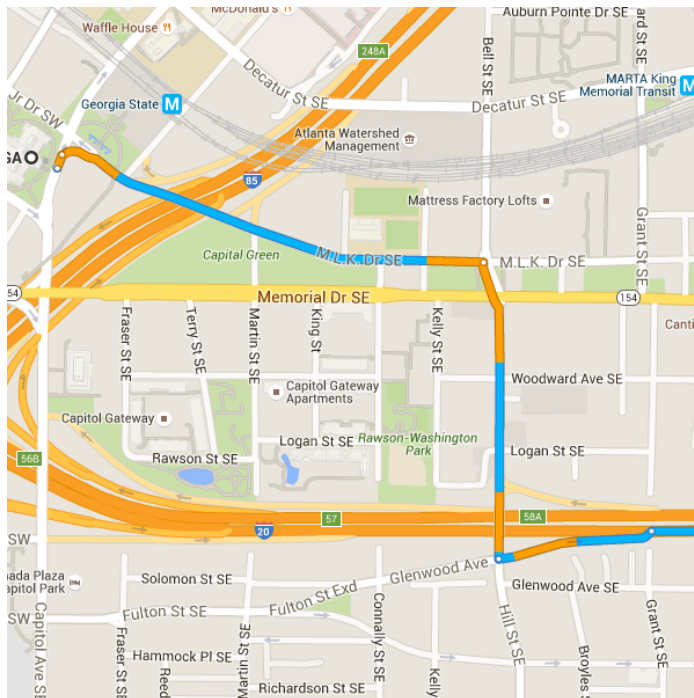

## Atlanta, GA

### Get on I-20 E from M.L.K. Dr SE and Hill St SE

- \_\_\_\_\_ 4 min (1.0 mi)
- ↑ 1. Head north on Capitol Ave SW  
\_\_\_\_\_ 79 ft
- 2. Turn right onto M.L.K. Dr SE  
\_\_\_\_\_ 0.5 mi
- 3. Turn right onto Hill St SE  
\_\_\_\_\_ 0.3 mi
- ⤴ 4. Turn left to merge onto I-20 E  
\_\_\_\_\_ 0.2 mi

**Follow I-20 E and GA-154 E/Memorial Dr SE to Columbia Dr in Belvedere Park**

- 12 min (6.6 mi)
- 5. Merge onto I-20 E
- 2.2 mi
- 6. Take exit 61A for Maynard Terrace
- 0.2 mi
- 7. Turn left onto Maynard Terrace SE (signs for Memorial Drive)
- 0.2 mi
- 8. Turn right onto GA-154 E/Memorial Dr SE
- 3.9 mi

**Continue on Columbia Dr. Drive to Forrest Blvd**

- 2 min (0.4 mi)
- 9. Turn left onto Columbia Dr
- 0.3 mi
- 10. Turn right onto Forrest Blvd
- i Destination will be on the right
- 495 ft