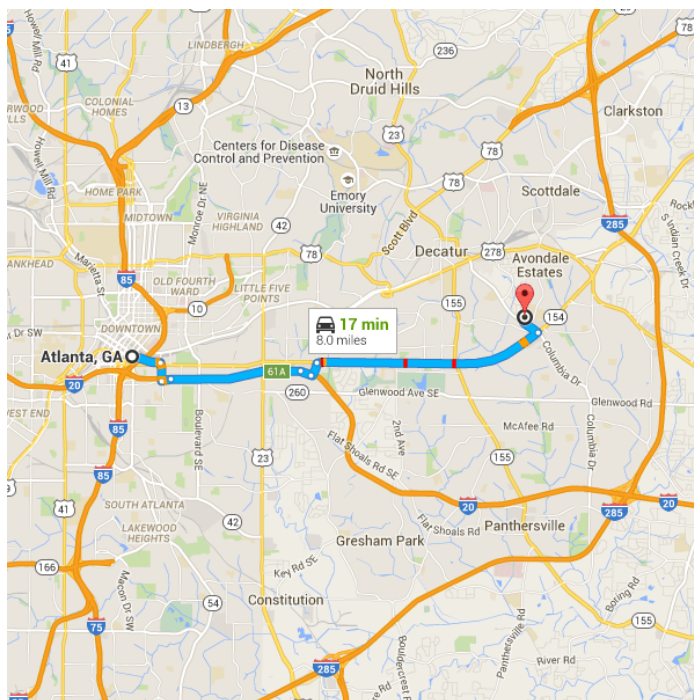

## Atlanta, GA

### Get on I-20 E from M.L.K. Dr SE and Hill St SE

- \_\_\_\_\_ 4 min (1.0 mi)
- ↑ 1. Head north on Capitol Ave SW  
\_\_\_\_\_ 79 ft
- 2. Turn right onto M.L.K. Dr SE  
\_\_\_\_\_ 0.5 mi
- 3. Turn right onto Hill St SE  
\_\_\_\_\_ 0.3 mi
- ⤴ 4. Turn left to merge onto I-20 E  
\_\_\_\_\_ 0.2 mi

**Follow I-20 E and GA-154 E/Memorial Dr SE to Columbia Dr in Belvedere Park**

- 12 min (6.6 mi)
- 5. Merge onto I-20 E
- 2.2 mi
- 6. Take exit 61A for Maynard Terrace
- 0.2 mi
- 7. Turn left onto Maynard Terrace SE (signs for Memorial Drive)
- 0.2 mi
- 8. Turn right onto GA-154 E/Memorial Dr SE
- 3.9 mi

**Continue on Columbia Dr. Drive to Forrest Blvd**

- 2 min (0.4 mi)
- 9. Turn left onto Columbia Dr
- 0.3 mi
- 10. Turn right onto Forrest Blvd
- i Destination will be on the right
- 495 ft