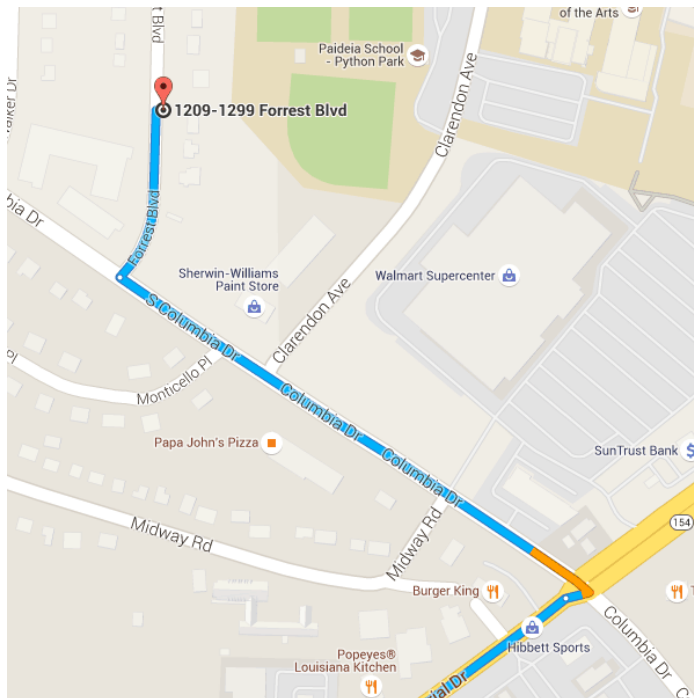

## Atlanta, GA

### Get on I-20 E from M.L.K. Dr SE and Hill St SE

- \_\_\_\_\_ 4 min (1.0 mi)
- ↑ 1. Head north on Capitol Ave SW  
\_\_\_\_\_ 79 ft
- 2. Turn right onto M.L.K. Dr SE  
\_\_\_\_\_ 0.5 mi
- 3. Turn right onto Hill St SE  
\_\_\_\_\_ 0.3 mi
- ⤴ 4. Turn left to merge onto I-20 E  
\_\_\_\_\_ 0.2 mi

**Follow I-20 E and GA-154 E/Memorial Dr SE to Columbia Dr in Belvedere Park**

- 12 min (6.6 mi)
- 5. Merge onto I-20 E
- 2.2 mi
- 6. Take exit 61A for Maynard Terrace
- 0.2 mi
- 7. Turn left onto Maynard Terrace SE (signs for Memorial Drive)
- 0.2 mi
- 8. Turn right onto GA-154 E/Memorial Dr SE
- 3.9 mi

**Continue on Columbia Dr. Drive to Forrest Blvd**

- 2 min (0.4 mi)
- 9. Turn left onto Columbia Dr
- 0.3 mi
- 10. Turn right onto Forrest Blvd
- i Destination will be on the right
- 495 ft