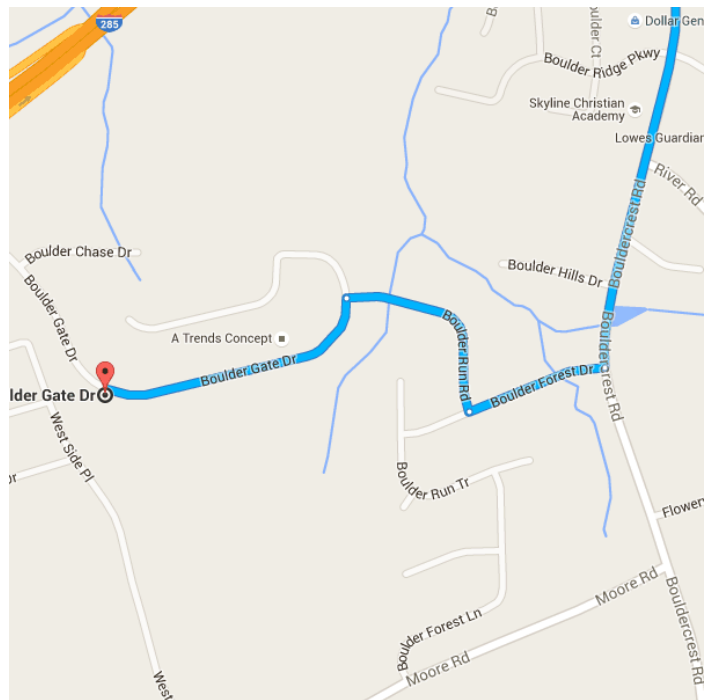

Map data ©2016 Google 2 mi

Atlanta, GA

Take I-20 E, Gresham Rd S E and Bouldercrest Rd to Boulder Forest Dr in DeKalb County

18 min (9.6 mi)

- ↑ 1. Head north on Capitol Ave SW
79 ft
- 2. Turn right onto M.L.K. Dr SE
0.5 mi
- 3. Turn right onto Hill St SE
0.3 mi
- ⤴ 4. Turn left to merge onto I-20 E
5.0 mi

- 5. Take exit 63 for Gresham Rd
- 0.3 mi
- 6. Turn right onto Gresham Rd S E
- 1.5 mi
- 7. Turn right onto Clifton Church Rd SE
- 0.9 mi
- 8. Use the left 2 lanes to turn left onto Bouldercrest Rd
- 1.1 mi

Drive to Boulder Gate Dr

- 2 min (0.7 mi)
- 9. Turn right onto Boulder Forest Dr
- 0.2 mi
- 10. Turn right onto Boulder Run Rd
- 0.2 mi
- 11. Turn left onto Boulder Gate Dr
- i Destination will be on the left
- 0.3 mi

Google Maps