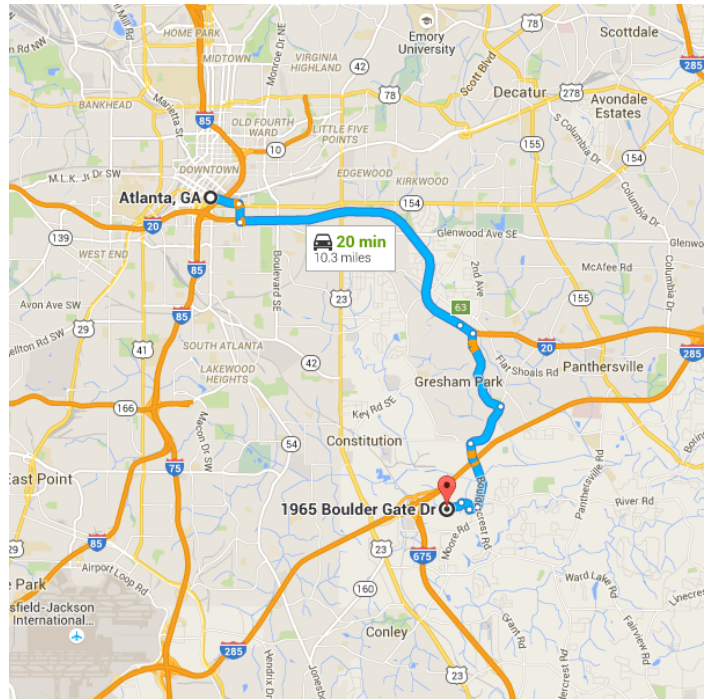

Map data ©2016 Google 2 mi

Atlanta, GA

Take I-20 E, Gresham Rd S E and Bouldercrest Rd to Boulder Forest Dr in DeKalb County

18 min (9.6 mi)

- ↑ 1. Head north on Capitol Ave SW
79 ft
- 2. Turn right onto M.L.K. Dr SE
0.5 mi
- 3. Turn right onto Hill St SE
0.3 mi
- ⤴ 4. Turn left to merge onto I-20 E
5.0 mi

- 5. Take exit 63 for Gresham Rd
- 0.3 mi
- 6. Turn right onto Gresham Rd S E
- 1.5 mi
- 7. Turn right onto Clifton Church Rd SE
- 0.9 mi
- 8. Use the left 2 lanes to turn left onto Bouldercrest Rd
- 1.1 mi

Drive to Boulder Gate Dr

- 2 min (0.7 mi)
- 9. Turn right onto Boulder Forest Dr
- 0.2 mi
- 10. Turn right onto Boulder Run Rd
- 0.2 mi
- 11. Turn left onto Boulder Gate Dr
- i Destination will be on the left
- 0.3 mi

Google Maps