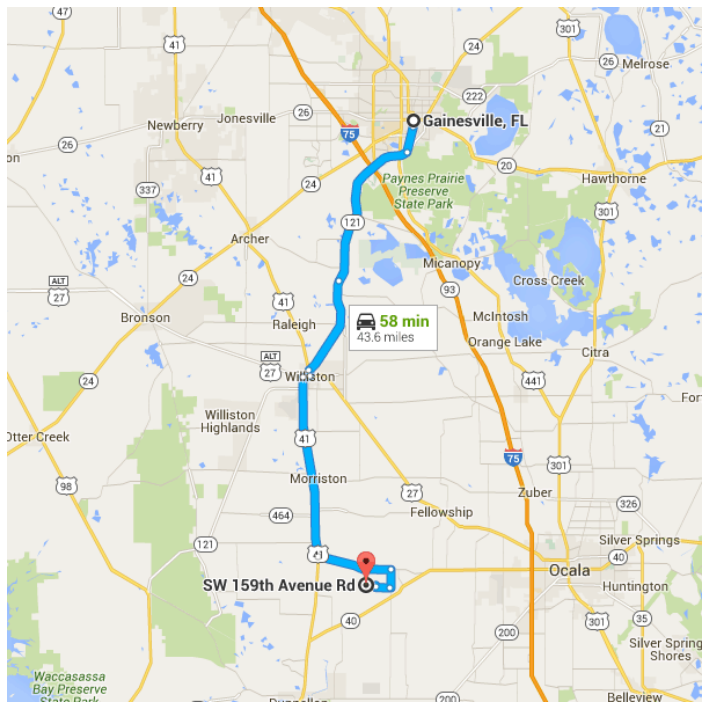

Map data ©2016 Google, INEGI 5 mi

Gainesville, FL

Follow S Main St to SW Williston Rd

5 min (2.4 mi)

- ↑ 1. Head south on S Main St toward SW 1 Ave/SW 1st Ave

0.5 mi

- 📍 2. At the traffic circle, take the 3rd exit and stay on S Main St

1.9 mi

Follow SW Williston Rd, FL-121 S and US-41 S to W Hwy 328 in Marion County

- 39 min (32.6 mi)
- 3. Turn right onto SW Williston Rd
- 11.6 mi
- 4. Continue onto FL-121 S
- 7.1 mi
- 5. Slight left onto N Main St
- 0.4 mi
- 6. Turn right onto W Noble Ave
- 0.5 mi
- 7. Turn left onto US-41 S/NW 7th St
- 12.9 mi
- [Continue to follow US-41 S](#)

Continue on W Hwy 328. Take SW 140th Ave and SW 20th PI to SW 159th Ave Rd

- 14 min (8.6 mi)
- 8. Turn left onto W Hwy 328
- 5.3 mi
- 9. Turn right onto SW 140th Ave
- 1.3 mi

- 10. Turn right toward SW 20th Pl
_____ 318 ft
- ↑ 11. Continue onto SW 20th Pl
_____ 1.0 mi
- 12. Turn right onto SW 150th Ct/Starlight Ave
_____ 36 ft
- ↶ 13. Turn left toward SW 151st Ave
_____ 341 ft
- 14. Turn right onto SW 151st Ave
_____ 0.1 mi
- ↶ 15. Turn left onto SW 150th Ter Rd
_____ 453 ft
- 16. Slight right onto SW 18th Pl
_____ 0.5 mi
- 17. Slight right onto SW 159th Ave Rd
_____ 364 ft

 Destination will be on the left

SW 159th Avenue Rd

Ocala, FL 34481