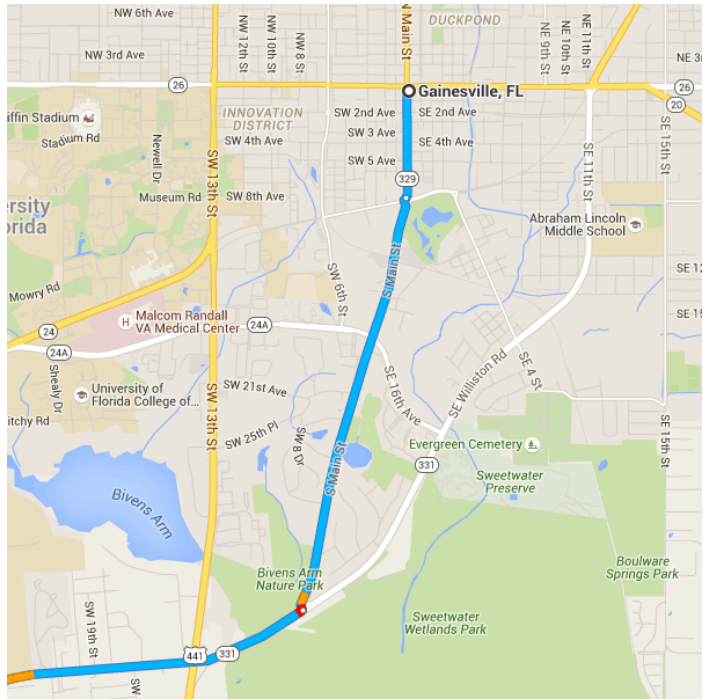

Map data ©2016 Google, INEGI 5 mi

Gainesville, FL

Follow S Main St to SW Williston Rd

5 min (2.4 mi)

- ↑ 1. Head south on S Main St toward SW 1 Ave/SW 1st Ave

0.5 mi

- 📍 2. At the traffic circle, take the 3rd exit and stay on S Main St

1.9 mi

Follow SW Williston Rd, FL-121 S and US-41 S to W Hwy 328 in Marion County

- 39 min (32.6 mi)
- 3. Turn right onto SW Williston Rd
- 11.6 mi
- 4. Continue onto FL-121 S
- 7.1 mi
- 5. Slight left onto N Main St
- 0.4 mi
- 6. Turn right onto W Noble Ave
- 0.5 mi
- 7. Turn left onto US-41 S/NW 7th St
- 12.9 mi
- [Continue to follow US-41 S](#)

Continue on W Hwy 328. Take SW 140th Ave and SW 20th PI to SW 159th Ave Rd

- 14 min (8.6 mi)
- 8. Turn left onto W Hwy 328
- 5.3 mi
- 9. Turn right onto SW 140th Ave
- 1.3 mi

- 10. Turn right toward SW 20th Pl
_____ 318 ft
- ↑ 11. Continue onto SW 20th Pl
_____ 1.0 mi
- 12. Turn right onto SW 150th Ct/Starlight Ave
_____ 36 ft
- ↶ 13. Turn left toward SW 151st Ave
_____ 341 ft
- 14. Turn right onto SW 151st Ave
_____ 0.1 mi
- ↶ 15. Turn left onto SW 150th Ter Rd
_____ 453 ft
- 16. Slight right onto SW 18th Pl
_____ 0.5 mi
- 17. Slight right onto SW 159th Ave Rd
_____ 364 ft

 Destination will be on the left

SW 159th Avenue Rd

Ocala, FL 34481