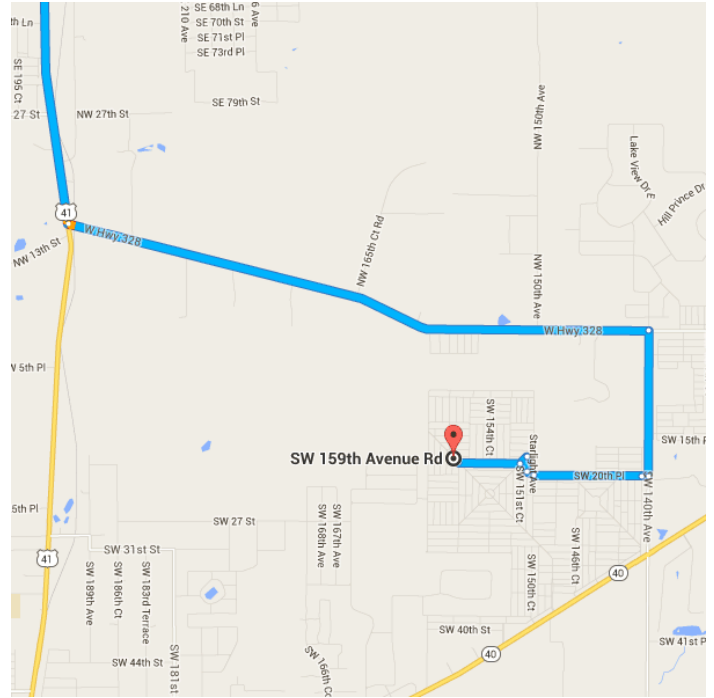

Map data ©2016 Google, INEGI 5 mi

Gainesville, FL

Follow S Main St to SW Williston Rd

5 min (2.4 mi)

- ↑ 1. Head south on S Main St toward SW 1 Ave/SW 1st Ave

0.5 mi

- 📍 2. At the traffic circle, take the 3rd exit and stay on S Main St

1.9 mi

Follow SW Williston Rd, FL-121 S and US-41 S to W Hwy 328 in Marion County

- 39 min (32.6 mi)
- 3. Turn right onto SW Williston Rd
- 11.6 mi
- 4. Continue onto FL-121 S
- 7.1 mi
- 5. Slight left onto N Main St
- 0.4 mi
- 6. Turn right onto W Noble Ave
- 0.5 mi
- 7. Turn left onto US-41 S/NW 7th St
- 12.9 mi
- [Continue to follow US-41 S](#)

Continue on W Hwy 328. Take SW 140th Ave and SW 20th PI to SW 159th Ave Rd

- 14 min (8.6 mi)
- 8. Turn left onto W Hwy 328
- 5.3 mi
- 9. Turn right onto SW 140th Ave
- 1.3 mi

- 10. Turn right toward SW 20th Pl
_____ 318 ft
- ↑ 11. Continue onto SW 20th Pl
_____ 1.0 mi
- 12. Turn right onto SW 150th Ct/Starlight Ave
_____ 36 ft
- ↶ 13. Turn left toward SW 151st Ave
_____ 341 ft
- 14. Turn right onto SW 151st Ave
_____ 0.1 mi
- ↶ 15. Turn left onto SW 150th Ter Rd
_____ 453 ft
- 16. Slight right onto SW 18th Pl
_____ 0.5 mi
- 17. Slight right onto SW 159th Ave Rd
_____ 364 ft

 Destination will be on the left

SW 159th Avenue Rd

Ocala, FL 34481