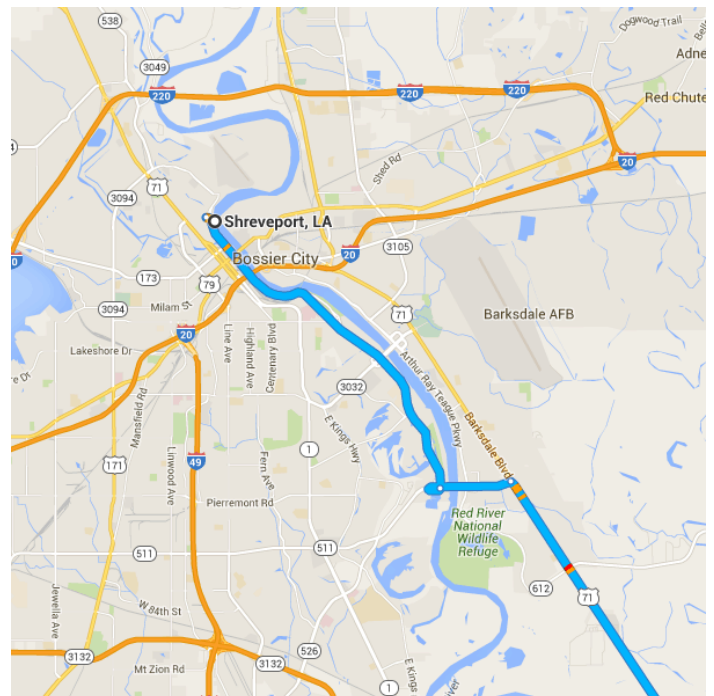

Map data ©2016 Google 5 mi

Shreveport, LA

Take Clyde Fant Memorial Pkwy/Clyde Fant Pkwy to US-71 S/Barksdale Blvd in Bossier City

13 min (8.6 mi)

- ↑ 1. Head north on Clyde Fant Memorial Pkwy/Clyde Fant Pkwy

- ↶ 2. Keep left to continue on Clyde Fant Memorial Pkwy

- ↷ 3. Make a U-turn at Airport Dr

- ⤴ 4. Merge onto Clyde Fant Memorial Pkwy/Clyde Fant Pkwy

- 5. Take the ramp onto LA-511 E/E 70th St
 Continue to follow LA-511 E
 1.7 mi

Follow US-71 S and LA-154 E to Bistineau Lake Rd in 5

- 6. Turn right onto US-71 S/Barksdale Blvd
 Continue to follow US-71 S
 9.8 mi
- 7. Turn left onto LA-154 E
 3.5 mi
- 8. Turn right to stay on LA-154 E
 6.7 mi

Continue on Bistineau Lake Rd. Drive to B P 431 in 4

- 9. Turn left onto Bistineau Lake Rd
 5.1 mi
- 10. Turn left onto B P 426/Pine Bluff Rd
 0.1 mi
- 11. Slight right onto B P 431
 0.5 mi

B P 431
 Ringgold, LA 71068