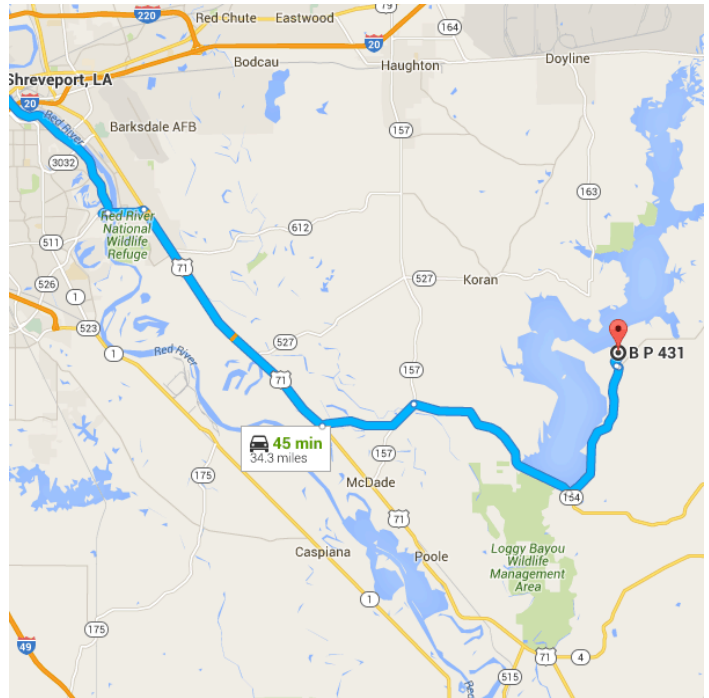

Map data ©2016 Google 5 mi

Shreveport, LA

Take Clyde Fant Memorial Pkwy/Clyde Fant Pkwy to US-71 S/Barksdale Blvd in Bossier City

13 min (8.6 mi)

- ↑ 1. Head north on Clyde Fant Memorial Pkwy/Clyde Fant Pkwy

- ↶ 2. Keep left to continue on Clyde Fant Memorial Pkwy

- ↷ 3. Make a U-turn at Airport Dr

- ⤴ 4. Merge onto Clyde Fant Memorial Pkwy/Clyde Fant Pkwy

- 5. Take the ramp onto LA-511 E/E 70th St
 Continue to follow LA-511 E
 1.7 mi

Follow US-71 S and LA-154 E to Bistineau Lake Rd in 5

- 6. Turn right onto US-71 S/Barksdale Blvd
 Continue to follow US-71 S
 9.8 mi
- 7. Turn left onto LA-154 E
 3.5 mi
- 8. Turn right to stay on LA-154 E
 6.7 mi

Continue on Bistineau Lake Rd. Drive to B P 431 in 4

- 9. Turn left onto Bistineau Lake Rd
 5.1 mi
- 10. Turn left onto B P 426/Pine Bluff Rd
 0.1 mi
- 11. Slight right onto B P 431
 0.5 mi

B P 431
 Ringgold, LA 71068