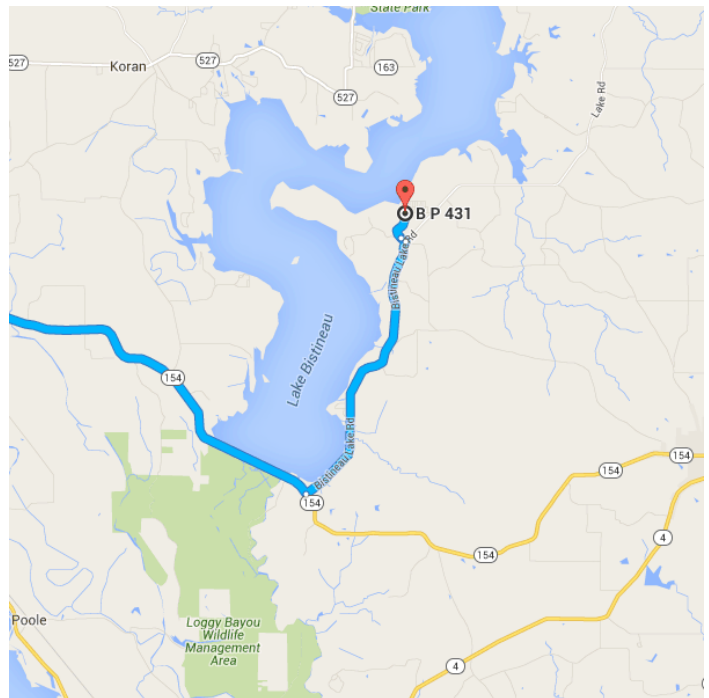

Map data ©2016 Google 5 mi

Shreveport, LA

Take Clyde Fant Memorial Pkwy/Clyde Fant Pkwy to US-71 S/Barksdale Blvd in Bossier City

13 min (8.6 mi)

- ↑ 1. Head north on Clyde Fant Memorial Pkwy/Clyde Fant Pkwy

- ↶ 2. Keep left to continue on Clyde Fant Memorial Pkwy

- ↷ 3. Make a U-turn at Airport Dr

- ⤴ 4. Merge onto Clyde Fant Memorial Pkwy/Clyde Fant Pkwy

- 5. Take the ramp onto LA-511 E/E 70th St
 Continue to follow LA-511 E
 1.7 mi

Follow US-71 S and LA-154 E to Bistineau Lake Rd in 5

- 6. Turn right onto US-71 S/Barksdale Blvd
 Continue to follow US-71 S
 9.8 mi
- 7. Turn left onto LA-154 E
 3.5 mi
- 8. Turn right to stay on LA-154 E
 6.7 mi

Continue on Bistineau Lake Rd. Drive to B P 431 in 4

- 9. Turn left onto Bistineau Lake Rd
 5.1 mi
- 10. Turn left onto B P 426/Pine Bluff Rd
 0.1 mi
- 11. Slight right onto B P 431
 0.5 mi

B P 431
 Ringgold, LA 71068