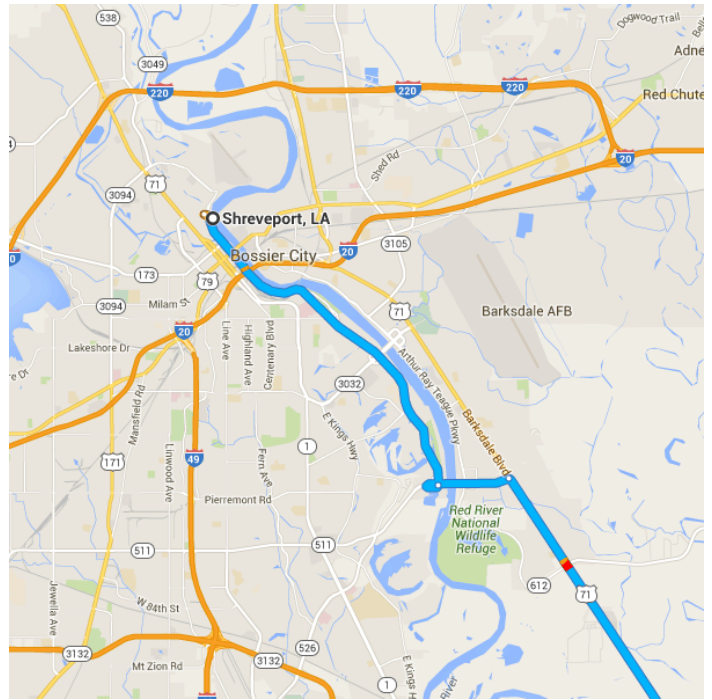

Map data ©2016 Google 5 mi

Shreveport, LA

Take Clyde Fant Memorial Pkwy/Clyde Fant Pkwy to US-71 S/Barksdale Blvd in Bossier City

13 min (8.6 mi)

- ↑ 1. Head north on Clyde Fant Memorial Pkwy/Clyde Fant Pkwy
102 ft
- ↶ 2. Keep left to continue on Clyde Fant Memorial Pkwy
0.1 mi
- ↷ 3. Make a U-turn at Airport Dr
0.2 mi
- ⤴ 4. Merge onto Clyde Fant Memorial Pkwy/Clyde Fant Pkwy
6.5 mi

5. Take the ramp onto LA-511 E/E 70th St

 Continue to follow LA-511 E

1.7 mi

Follow US-71 S and LA-154 E to Bistineau Lake Rd in 5

23 min (20.0 mi)

 6. Turn right onto US-71 S/Barksdale Blvd

 Continue to follow US-71 S

9.8 mi

 7. Turn left onto LA-154 E

3.5 mi

 8. Turn right to stay on LA-154 E

6.7 mi

Continue on Bistineau Lake Rd. Drive to Bp 432-2/Canal St in 4

9 min (5.7 mi)

 9. Turn left onto Bistineau Lake Rd

At the end of the Google earth directions turn left and continue along the road for 453 feet to the Western boarder of the property.

Canal St

Ringgold, LA 71068