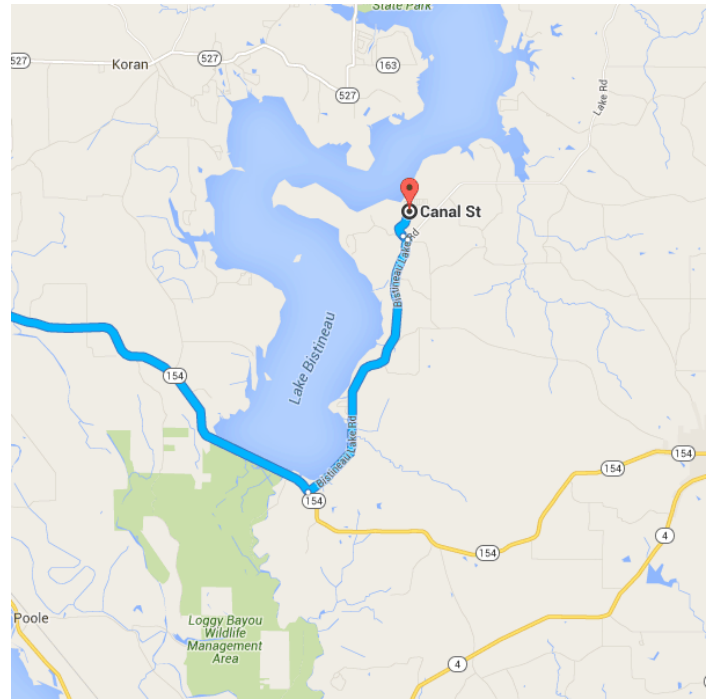

Map data ©2016 Google 5 mi

Shreveport, LA

Take Clyde Fant Memorial Pkwy/Clyde Fant Pkwy to US-71 S/Barksdale Blvd in Bossier City

13 min (8.6 mi)

- ↑ 1. Head north on Clyde Fant Memorial Pkwy/Clyde Fant Pkwy
102 ft
- ↶ 2. Keep left to continue on Clyde Fant Memorial Pkwy
0.1 mi
- ↷ 3. Make a U-turn at Airport Dr
0.2 mi
- ⤴ 4. Merge onto Clyde Fant Memorial Pkwy/Clyde Fant Pkwy
6.5 mi

5. Take the ramp onto LA-511 E/E 70th St

 Continue to follow LA-511 E

1.7 mi

Follow US-71 S and LA-154 E to Bistineau Lake Rd in 5

23 min (20.0 mi)

 6. Turn right onto US-71 S/Barksdale Blvd

 Continue to follow US-71 S

5.1 mi

 10. Turn left onto B P 426/Pine Bluff Rd

0.1 mi

↗ 11. Slight right onto B P 431

_____ 0.5 mi

↘ 12. Turn right onto Bp 432-2/Canal St

_____ 10 ft

Continued Directions

At the end of the Google earth directions turn left and continue along the road for 453 feet to the Western boarder of the property.

Canal St

Ringgold, LA 71068