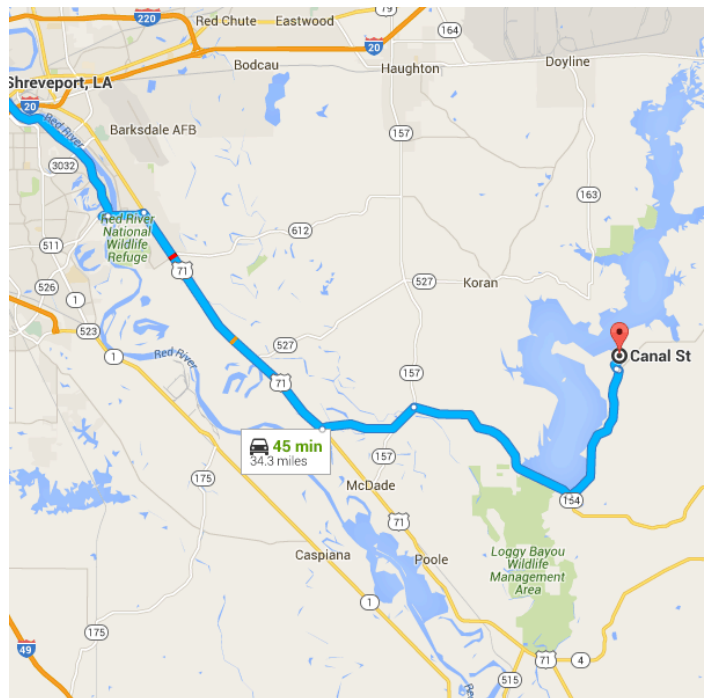

Map data ©2016 Google 5 mi

Shreveport, LA

Take Clyde Fant Memorial Pkwy/Clyde Fant Pkwy to US-71 S/Barksdale Blvd in Bossier City

13 min (8.6 mi)

- ↑ 1. Head north on Clyde Fant Memorial Pkwy/Clyde Fant Pkwy
102 ft
- ↶ 2. Keep left to continue on Clyde Fant Memorial Pkwy
0.1 mi
- ↷ 3. Make a U-turn at Airport Dr
0.2 mi
- ⤴ 4. Merge onto Clyde Fant Memorial Pkwy/Clyde Fant Pkwy
6.5 mi

5. Take the ramp onto LA-511 E/E 70th St

 Continue to follow LA-511 E

1.7 mi

Follow US-71 S and LA-154 E to Bistineau Lake Rd in 5

23 min (20.0 mi)

 6. Turn right onto US-71 S/Barksdale Blvd

 Continue to follow US-71 S

9.8 mi

 7. Turn left onto LA-154 E

3.5 mi

 8. Turn right to stay on LA-154 E

6.7 mi

Continue on Bistineau Lake Rd. Drive to Bp 432-2/Canal St in 4

9 min (5.7 mi)

 9. Turn left onto Bistineau Lake Rd

At the end of the Google earth directions turn left and continue along the road for 453 feet to the Western boarder of the property.

Canal St

Ringgold, LA 71068