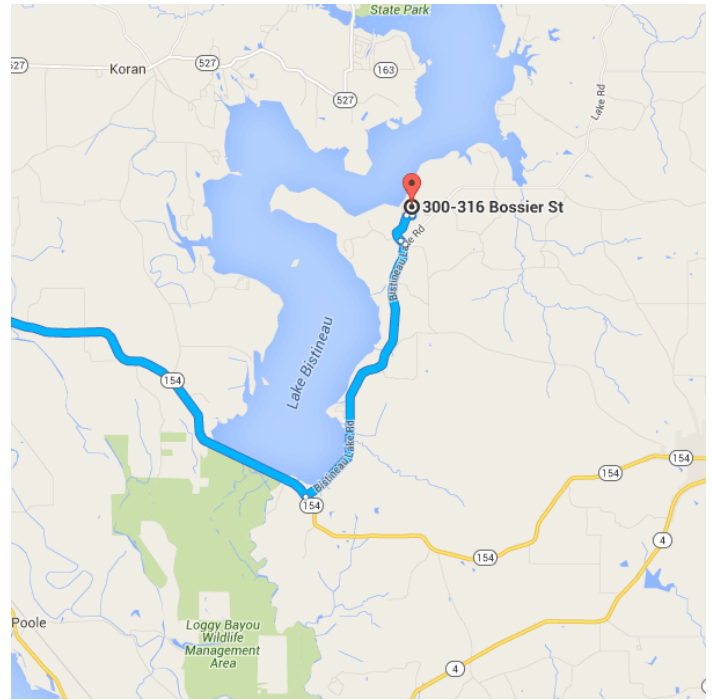

5. Take the ramp onto LA-511 E/E 70th St

 Continue to follow LA-511 E

1.7 mi

Follow US-71 S and LA-154 E to Bistineau Lake Rd in 5

23 min (20.0 mi)

 6. Turn right onto US-71 S/Barksdale Blvd

 Continue to follow US-71 S

9.8 mi

 7. Turn left onto LA-154 E

3.5 mi

 8. Turn right to stay on LA-154 E

6.7 mi

Continue on Bistineau Lake Rd. Drive to Bossier St in 4

10 min (6.0 mi)

 9. Turn left onto Bistineau Lake Rd

5.1 mi

 10. Turn left onto B P 426/Pine Bluff Rd

0.1 mi

- ↗ 11. Slight right onto B P 431

- ↘ 12. Turn right onto Bp 432-2/Canal St

- ↶ 13. Turn left onto Bossier St/B P 432-13
 - 📍 Continue to follow Bossier St
 - 📍 Destination will be on the left

Google Maps