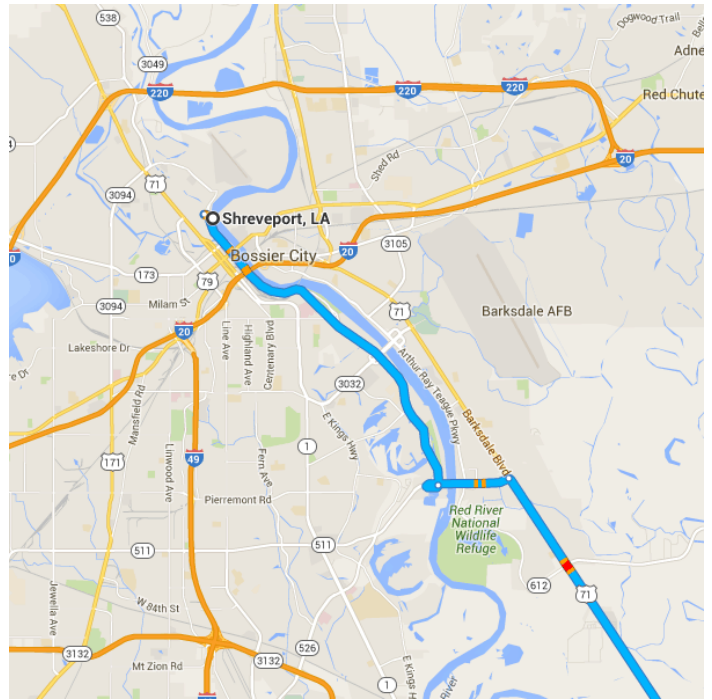

Map data ©2016 Google 5 mi

Shreveport, LA

Take Clyde Fant Memorial Pkwy/Clyde Fant Pkwy to US-71 S/Barksdale Blvd in Bossier City

13 min (8.6 mi)

- ↑ 1. Head north on Clyde Fant Memorial Pkwy/Clyde Fant Pkwy
102 ft
- ↶ 2. Keep left to continue on Clyde Fant Memorial Pkwy
0.1 mi
- ↷ 3. Make a U-turn at Airport Dr
0.2 mi
- ⤴ 4. Merge onto Clyde Fant Memorial Pkwy/Clyde Fant Pkwy
6.5 mi

5. Take the ramp onto LA-511 E/E 70th St

 Continue to follow LA-511 E

1.7 mi

Follow US-71 S and LA-154 E to Bistineau Lake Rd in 5

23 min (20.0 mi)

 6. Turn right onto US-71 S/Barksdale Blvd

 Continue to follow US-71 S

9.8 mi

 7. Turn left onto LA-154 E

3.5 mi

 8. Turn right to stay on LA-154 E

6.7 mi

Continue on Bistineau Lake Rd. Drive to Bossier St in 4

10 min (6.0 mi)

 9. Turn left onto Bistineau Lake Rd

Google Maps