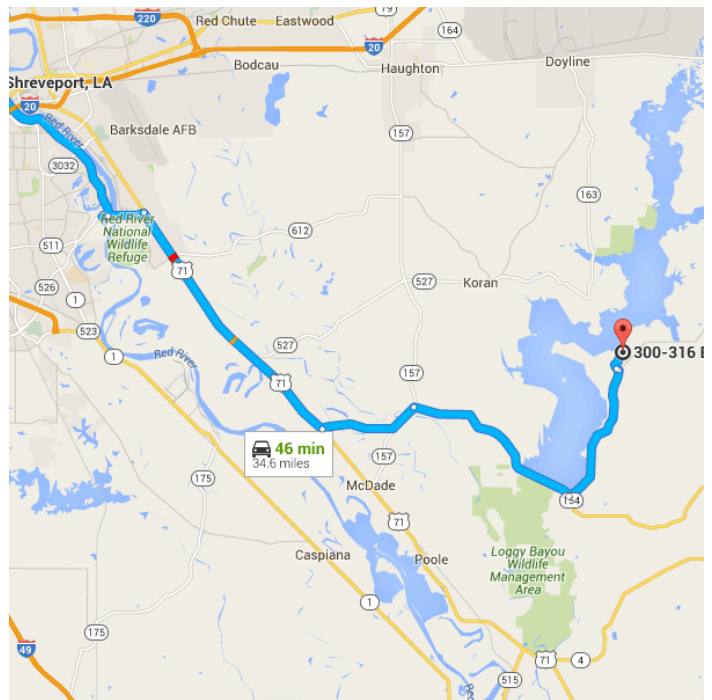

Map data ©2016 Google 5 mi

Shreveport, LA

Take Clyde Fant Memorial Pkwy/Clyde Fant Pkwy to US-71 S/Barksdale Blvd in Bossier City

13 min (8.6 mi)

- ↑ 1. Head north on Clyde Fant Memorial Pkwy/Clyde Fant Pkwy
102 ft
- ↶ 2. Keep left to continue on Clyde Fant Memorial Pkwy
0.1 mi
- ↷ 3. Make a U-turn at Airport Dr
0.2 mi
- ⤴ 4. Merge onto Clyde Fant Memorial Pkwy/Clyde Fant Pkwy
6.5 mi

5. Take the ramp onto LA-511 E/E 70th St

 Continue to follow LA-511 E

1.7 mi

Follow US-71 S and LA-154 E to Bistineau Lake Rd in 5

23 min (20.0 mi)

 6. Turn right onto US-71 S/Barksdale Blvd

 Continue to follow US-71 S

9.8 mi

 7. Turn left onto LA-154 E

3.5 mi

 8. Turn right to stay on LA-154 E

6.7 mi

Continue on Bistineau Lake Rd. Drive to Bossier St in 4

10 min (6.0 mi)

 9. Turn left onto Bistineau Lake Rd

5.1 mi

 10. Turn left onto B P 426/Pine Bluff Rd

0.1 mi

- ↗ 11. Slight right onto B P 431

- ↘ 12. Turn right onto Bp 432-2/Canal St

- ↶ 13. Turn left onto Bossier St/B P 432-13
 - 📍 Continue to follow Bossier St
 - 📍 Destination will be on the left