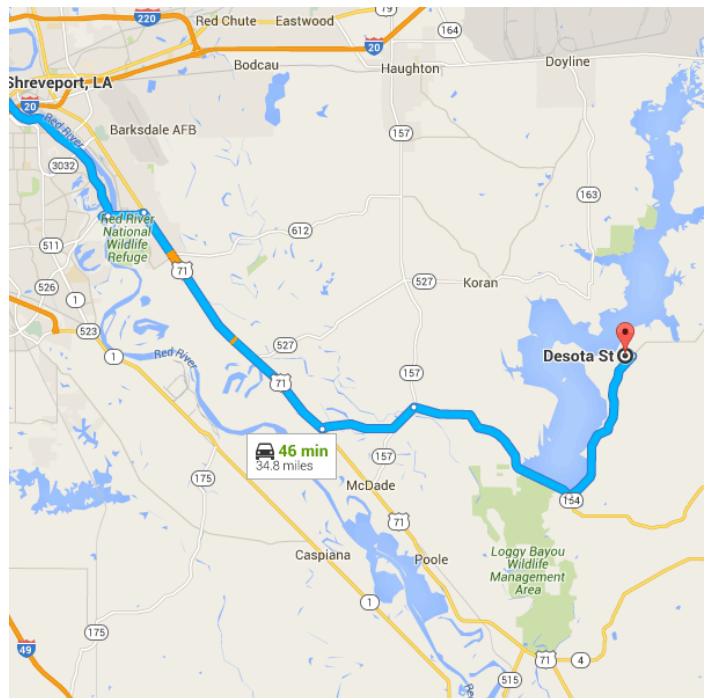

Map data ©2016 Google 5 mi

Shreveport, LA

Take Clyde Fant Memorial Pkwy/Clyde Fant Pkwy to US-71 S/Barksdale Blvd in Bossier City

13 min (8.6 mi)

- ↑ 1. Head north on Clyde Fant Memorial Pkwy/Clyde Fant Pkwy
102 ft
- ↶ 2. Keep left to continue on Clyde Fant Memorial Pkwy
0.1 mi
- ↷ 3. Make a U-turn at Airport Dr
0.2 mi
- ⤴ 4. Merge onto Clyde Fant Memorial Pkwy/Clyde Fant Pkwy
6.5 mi

5. Take the ramp onto LA-511 E/E 70th St

 Continue to follow LA-511 E

1.7 mi

Follow US-71 S and LA-154 E to Bistineau Lake Rd in 5

23 min (20.0 mi)

 6. Turn right onto US-71 S/Barksdale Blvd

 Continue to follow US-71 S

9.8 mi

 7. Turn left onto LA-154 E

3.5 mi

 8. Turn right to stay on LA-154 E

6.7 mi

Follow Bistineau Lake Rd to Desota St in 4

10 min (6.2 mi)

 9. Turn left onto Bistineau Lake Rd

 Destination will be on the left

0.1 mi

Desota St

Ringgold, LA 71068