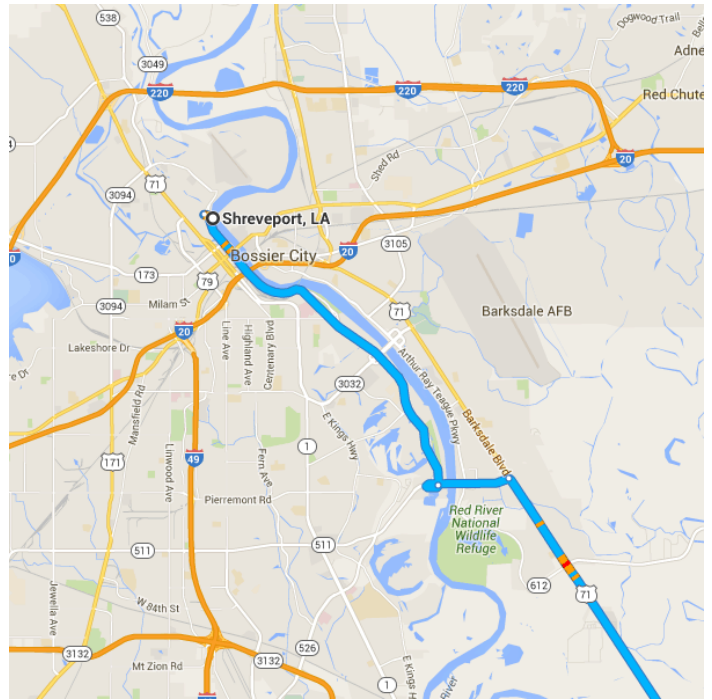

Map data ©2016 Google 5 mi

Shreveport, LA

Take Clyde Fant Memorial Pkwy/Clyde Fant Pkwy to US-71 S/Barksdale Blvd in Bossier City

13 min (8.6 mi)

- ↑ 1. Head north on Clyde Fant Memorial Pkwy/Clyde Fant Pkwy
102 ft
- ↶ 2. Keep left to continue on Clyde Fant Memorial Pkwy
0.1 mi
- ↷ 3. Make a U-turn at Airport Dr
0.2 mi
- ⤴ 4. Merge onto Clyde Fant Memorial Pkwy/Clyde Fant Pkwy
6.5 mi

5. Take the ramp onto LA-511 E/E 70th St

 Continue to follow LA-511 E

1.7 mi

Follow US-71 S and LA-154 E to Bistineau Lake Rd in 5

23 min (20.0 mi)

 6. Turn right onto US-71 S/Barksdale Blvd

 Continue to follow US-71 S

9.8 mi

 7. Turn left onto LA-154 E

3.5 mi

 8. Turn right to stay on LA-154 E

6.7 mi

Follow Bistineau Lake Rd to Desota St in 4

10 min (6.2 mi)

 9. Turn left onto Bistineau Lake Rd

 Destination will be on the left

0.1 mi

Desota St

Ringgold, LA 71068