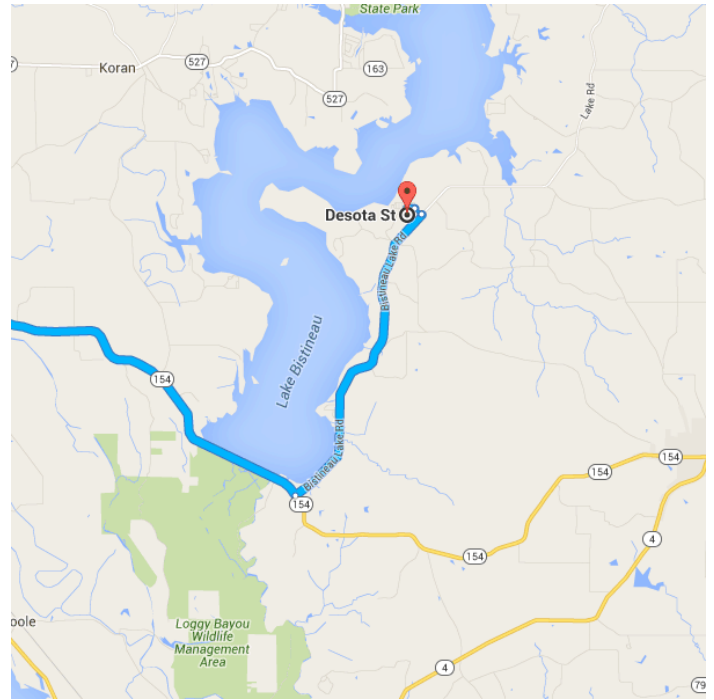

5. Take the ramp onto LA-511 E/E 70th St

 Continue to follow LA-511 E

1.7 mi

Follow US-71 S and LA-154 E to Bistineau Lake Rd in 5

23 min (20.0 mi)

 6. Turn right onto US-71 S/Barksdale Blvd

 Continue to follow US-71 S

9.8 mi

 7. Turn left onto LA-154 E

3.5 mi

 8. Turn right to stay on LA-154 E

6.7 mi

Follow Bistineau Lake Rd to Desota St in 4

10 min (6.2 mi)

 9. Turn left onto Bistineau Lake Rd

5.8 mi

 10. Turn left onto Bp 432-2/Canal St

0.1 mi

↑ 11. Bp 432-2/Canal St turns right and becomes Primrose Ln

0.1 mi

↶ 12. Turn left onto B P 432-4

0.1 mi

↶ 13. Turn left at the 3rd cross street onto Desota St

 Destination will be on the left

0.1 mi

Desota St

Ringgold, LA 71068