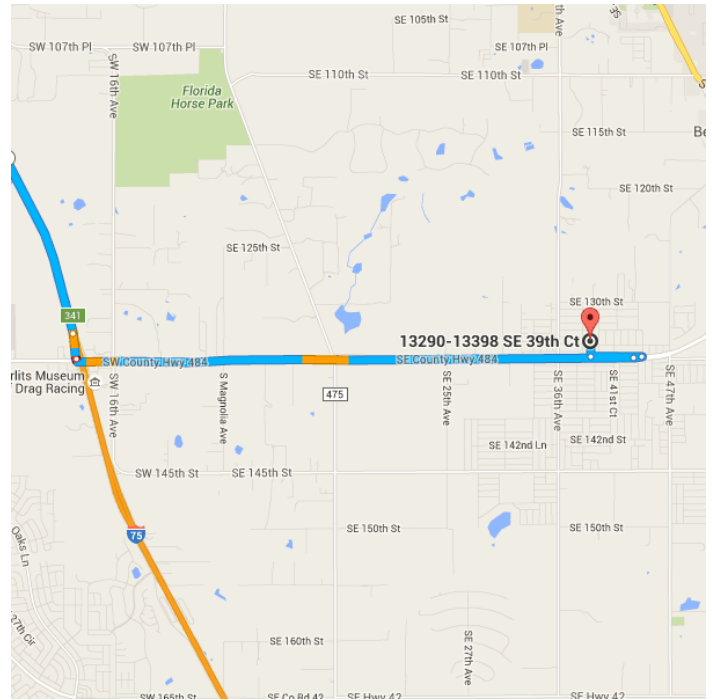

Map data ©2016 Google, INEGI 5 mi

Gainesville, FL

Get on I-75 S from S Main St and US-441 S

- 17 min (12.6 mi)

↑ 1. Head south on S Main St toward SW 1 Ave/SW 1st Ave

0.5 mi
- 📍 2. At the traffic circle, take the 3rd exit and stay on S Main St

0.2 mi

Follow I-75 S to SW County Hwy 484 in Marion County. Take exit 341 from I-75 S

28 min (34.1 mi)

8. Merge onto I-75 S

33.9 mi

9. Take exit 341 for Marion County 484 toward Belleview/Dunnellon

0.2 mi

Continue on SW County Hwy 484. Drive to SE 39th Ct

9 min (5.7 mi)

10. Use the left 2 lanes to turn left onto SW County Hwy 484 (signs for Belleview)

5.0 mi

↖ 11. Slight left toward SE 135th St/SE County Hwy 484

417 ft

↖ 12. Turn left onto SE 135th St/SE County Hwy 484

0.5 mi

↗ 13. Turn right onto SE 39th Ct
📍 Destination will be on the left

0.1 mi

13290-13398 SE 39th Ct

Bellevue, FL 34420

These directions are for planning purposes only. You may find that construction projects, traffic, weather, or other events may cause conditions to differ from the map results, and you should plan your route accordingly. You must obey all signs or notices regarding your route.