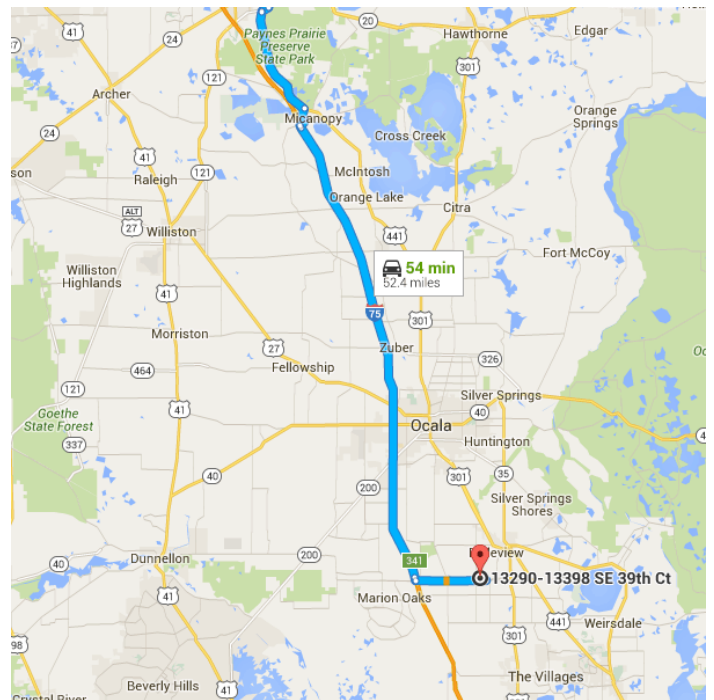

Map data ©2016 Google, INEGI 5 mi

Gainesville, FL

Get on I-75 S from S Main St and US-441 S

- 17 min (12.6 mi)

↑ 1. Head south on S Main St toward SW 1 Ave/SW 1st Ave

0.5 mi
- 📍 2. At the traffic circle, take the 3rd exit and stay on S Main St

1.9 mi
- ↘ 3. Turn right onto FL-331 S/SW Williston Rd

0.5 mi
- ↶ 4. Turn left toward US-441 S

0.1 mi
- ↵ 5. Slight left onto US-441 S

8.0 mi
- ↘ 6. Turn right onto Co Rd 234

1.4 mi

7. Turn left to merge onto I-75 S

0.2 mi

Follow I-75 S to SW County Hwy 484 in Marion County. Take exit 341 from I-75 S

28 min (34.1 mi)

8. Merge onto I-75 S

33.9 mi

9. Take exit 341 for Marion County 484 toward Belleview/Dunnellon

0.2 mi

Continue on SW County Hwy 484. Drive to SE 39th Ct

9 min (5.7 mi)

10. Use the left 2 lanes to turn left onto SW County Hwy 484 (signs for Belleview)

5.0 mi

↖ 11. Slight left toward SE 135th St/SE County Hwy 484

417 ft

↖ 12. Turn left onto SE 135th St/SE County Hwy 484