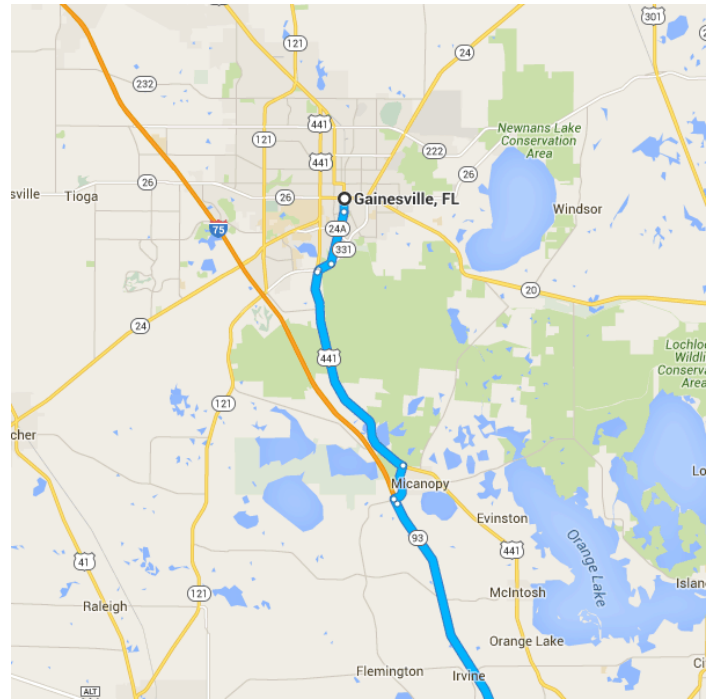

Map data ©2016 Google, INEGI 5 mi

Gainesville, FL

Get on I-75 S from S Main St and US-441 S

- 17 min (12.6 mi)

↑ 1. Head south on S Main St toward SW 1 Ave/SW 1st Ave

0.5 mi
- 📍 2. At the traffic circle, take the 3rd exit and stay on S Main St

1.9 mi
- ↘ 3. Turn right onto FL-331 S/SW Williston Rd

0.5 mi
- ↶ 4. Turn left toward US-441 S

0.1 mi
- ↵ 5. Slight left onto US-441 S

8.0 mi
- ↘ 6. Turn right onto Co Rd 234

1.4 mi

7. Turn left to merge onto I-75 S

0.2 mi

Follow I-75 S to SW County Hwy 484 in Marion County. Take exit 341 from I-75 S

28 min (34.1 mi)

8. Merge onto I-75 S

33.9 mi

9. Take exit 341 for Marion County 484 toward Belleview/Dunnellon

0.2 mi

Continue on SW County Hwy 484. Drive to SE 39th Ct

9 min (5.7 mi)

10. Use the left 2 lanes to turn left onto SW County Hwy 484 (signs for Belleview)

5.0 mi

↖ 11. Slight left toward SE 135th St/SE County Hwy 484

417 ft

↖ 12. Turn left onto SE 135th St/SE County Hwy 484