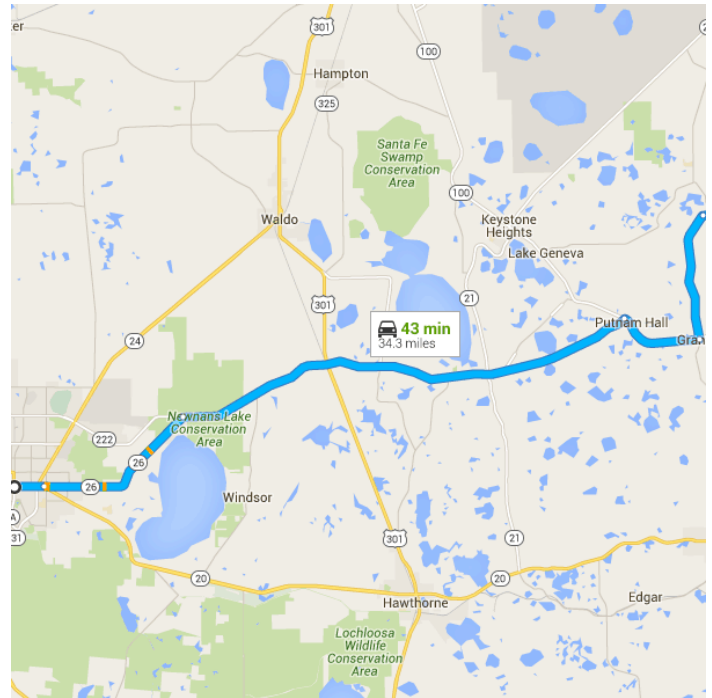

Map data ©2016 Google 2 mi

Gainesville, FL

Take FL-26 E to S Bellamy Rd in Clay County

39 min (31.8 mi)

- ↑ 1. Head north on S Main St toward NE State Rd 24/E University Ave

118 ft

- ↘ 2. Turn right at the 1st cross street onto NE State Rd 24/E University Ave

[Continue to follow E University Ave](#)

1.1 mi

- ↑ 3. Continue straight onto FL-26 E/E University Ave

[Continue to follow FL-26 E](#)

6.1 mi

- ↘ 4. Turn right onto FL-26

16.9 mi

➤ 5. Turn right onto FL-100 E

3.1 mi

➤ 6. Turn left onto County Rd 315 N

4.6 mi

Follow S Bellamy Rd to Marjak Ln in Putnam County

4 min (2.6 mi)

➤ 7. Turn right onto S Bellamy Rd

2.4 mi

➤ 8. Turn right onto Marjak Ln

i Destination will be on the left

0.1 mi

118 Marjak Ln

Florahome, FL 32140

These directions are for planning purposes only. You may find that construction projects, traffic, weather, or other events may cause conditions to differ from the map results, and you should plan your route accordingly. You must obey all signs or notices regarding your route.