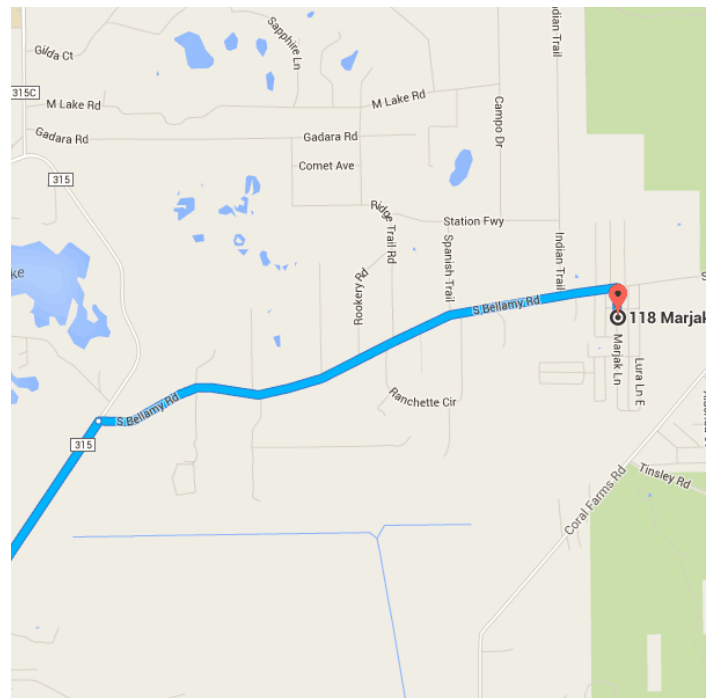

Map data ©2016 Google 2 mi

Gainesville, FL

Take FL-26 E to S Bellamy Rd in Clay County

39 min (31.8 mi)

- ↑ 1. Head north on S Main St toward NE State Rd 24/E University Ave

118 ft

- ↘ 2. Turn right at the 1st cross street onto NE State Rd 24/E University Ave

[Continue to follow E University Ave](#)

1.1 mi

- ↑ 3. Continue straight onto FL-26 E/E University Ave

[Continue to follow FL-26 E](#)

6.1 mi

- ↘ 4. Turn right onto FL-26

16.9 mi

➤ 5. Turn right onto FL-100 E

3.1 mi

➤ 6. Turn left onto County Rd 315 N

4.6 mi

Follow S Bellamy Rd to Marjak Ln in Putnam County

4 min (2.6 mi)

➤ 7. Turn right onto S Bellamy Rd

2.4 mi

➤ 8. Turn right onto Marjak Ln

i Destination will be on the left

0.1 mi

118 Marjak Ln

Florahome, FL 32140

These directions are for planning purposes only. You may find that construction projects, traffic, weather, or other events may cause conditions to differ from the map results, and you should plan your route accordingly. You must obey all signs or notices regarding your route.