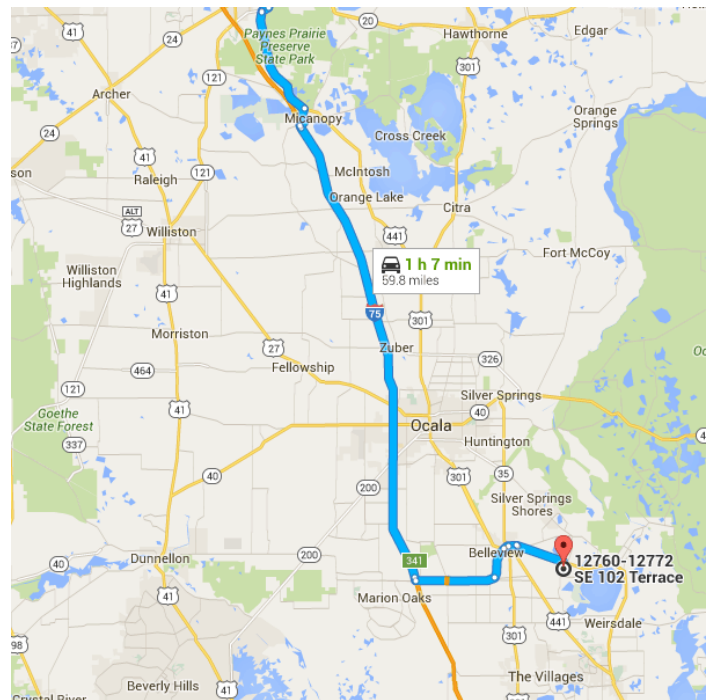

### Get on I-75 S from S Main St and US-441 S

- 17 min (12.6 mi)
  - ↑ 1. Head south on S Main St toward SW 1 Ave/SW 1st Ave
- 0.5 mi
  - 📍 2. At the traffic circle, take the 3rd exit and stay on S Main St
- 1.9 mi
  - ↘ 3. Turn right onto FL-331 S/SW Williston Rd
- 0.5 mi
  - ↙ 4. Turn left toward US-441 S
- 0.1 mi
  - ↙ 5. Slight left onto US-441 S
- 8.0 mi
  - ↘ 6. Turn right onto Co Rd 234
- 1.4 mi

-  7. Turn left to merge onto I-75 S

0.2 mi

**Follow I-75 S to SW County Hwy 484 in Marion County. Take exit 341 from I-75 S**

28 min (34.1 mi)

-  8. Merge onto I-75 S

33.9 mi

-  9. Take exit 341 for Marion County 484 toward Belleview/Dunnellon

0.2 mi

**Continue on SW County Hwy 484. Take E Hwy 25/Ocala Rd to SE 102 Terrace**

22 min (13.1 mi)

-  10. Use the left 2 lanes to turn left onto SW County Hwy 484 (signs for Belleview)

5.8 mi

↶ 11. Turn left onto County Rd 484/SE County Hwy 484

2.3 mi

↑ 12. Continue onto SE Hames Rd

0.3 mi

↑ 13. Continue onto SE 110th St

0.6 mi

↑ 14. Continue onto SE 110th Street Rd

472 ft

↑ 15. Continue onto E Hwy 25/Ocala Rd