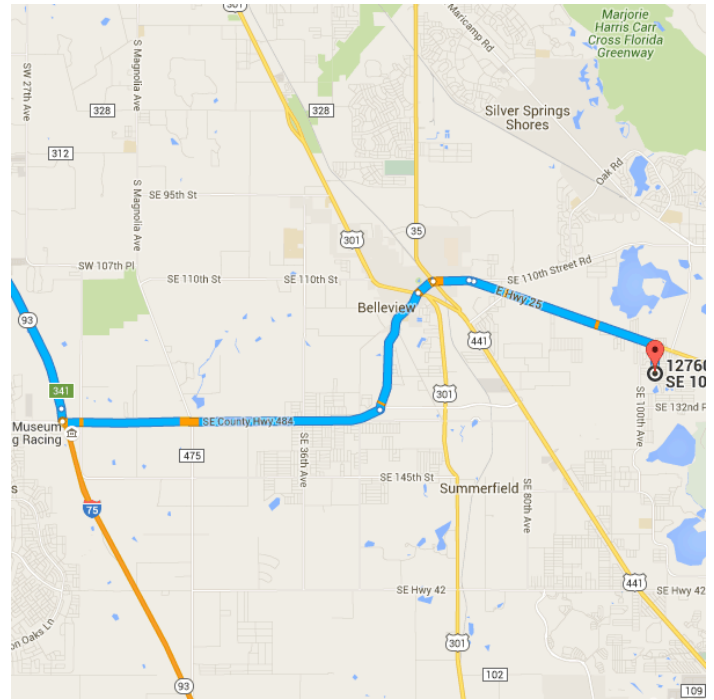

### Get on I-75 S from S Main St and US-441 S

- 17 min (12.6 mi)
  - ↑ 1. Head south on S Main St toward SW 1 Ave/SW 1st Ave
- 0.5 mi
  - 📍 2. At the traffic circle, take the 3rd exit and stay on S Main St
- 1.9 mi
  - ↘ 3. Turn right onto FL-331 S/SW Williston Rd
- 0.5 mi
  - ↙ 4. Turn left toward US-441 S
- 0.1 mi
  - ↙ 5. Slight left onto US-441 S
- 8.0 mi
  - ↘ 6. Turn right onto Co Rd 234
- 1.4 mi

0.2 mi

**Continue on SW County Hwy 484. Take E Hwy 25/Ocala Rd to SE 102 Terrace**

22 min (13.1 mi)

-  10. Use the left 2 lanes to turn left onto SW County Hwy 484 (signs for Belleview)

5.8 mi

↶ 11. Turn left onto County Rd 484/SE County Hwy 484

2.3 mi

↑ 12. Continue onto SE Hames Rd

0.3 mi

↑ 13. Continue onto SE 110th St

0.6 mi

↑ 14. Continue onto SE 110th Street Rd

472 ft

↑ 15. Continue onto E Hwy 25/Ocala Rd

3.4 mi

↷ 16. Turn right onto SE 102 Terrace  
 Destination will be on the right

0.5 mi