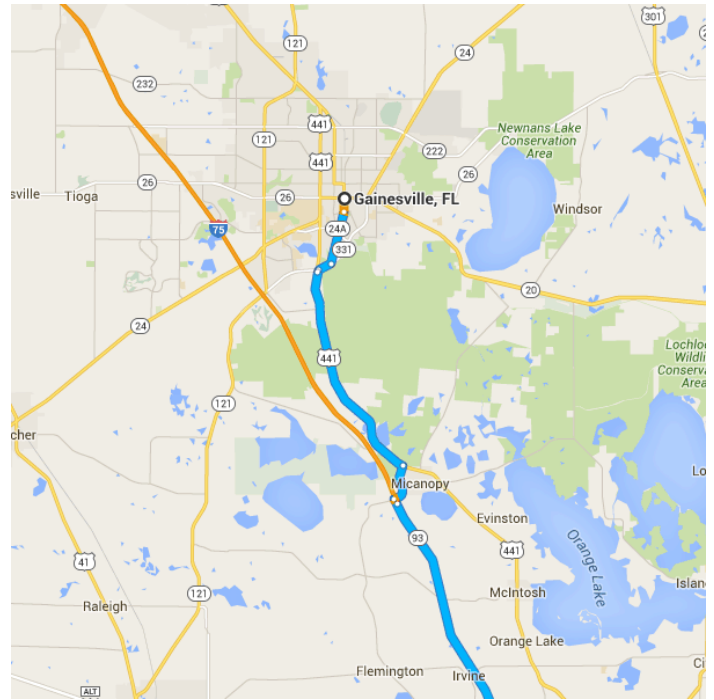

## Gainesville, FL

### Get on I-75 S from S Main St and US-441 S

- 17 min (12.6 mi)
  - ↑ 1. Head south on S Main St toward SW 1 Ave/SW 1st Ave
- 0.5 mi
  - 📍 2. At the traffic circle, take the 3rd exit and stay on S Main St
- 1.9 mi
  - ↘ 3. Turn right onto FL-331 S/SW Williston Rd
- 0.5 mi
  - ↙ 4. Turn left toward US-441 S
- 0.1 mi
  - ↙ 5. Slight left onto US-441 S
- 8.0 mi
  - ↘ 6. Turn right onto Co Rd 234
- 1.4 mi

-  7. Turn left to merge onto I-75 S

0.2 mi

**Follow I-75 S to SW County Hwy 484 in Marion County. Take exit 341 from I-75 S**

28 min (34.1 mi)

-  8. Merge onto I-75 S

33.9 mi

-  9. Take exit 341 for Marion County 484 toward Belleview/Dunnellon

2.3 mi

↑ 12. Continue onto SE Hames Rd

0.3 mi

↑ 13. Continue onto SE 110th St

0.6 mi

↑ 14. Continue onto SE 110th Street Rd

472 ft

↑ 15. Continue onto E Hwy 25/Ocala Rd