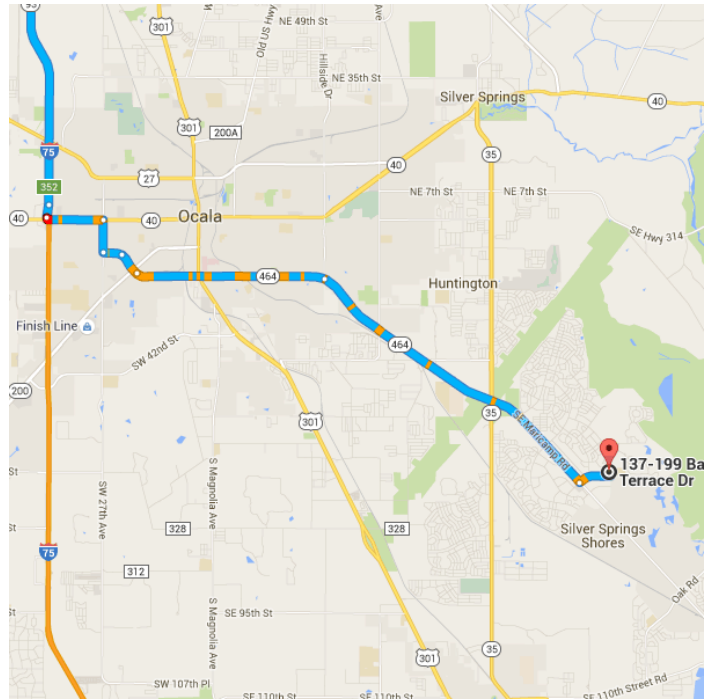

Follow US-441 S and I-75 S to SW 27th Ave in Ocala

- 32 min (33.3 mi)
- 5. Slight left onto US-441 S
- 8.0 mi
- 6. Turn right onto Co Rd 234
- 1.4 mi
- 7. Turn left to merge onto I-75 S
- 22.6 mi
- 8. Take exit 352 for FL-40 toward Ocala/Sliver Springs
- 0.2 mi
- 9. Turn left onto FL-40 E/W Silver Springs Blvd
- 1.0 mi

Take SW 17th St and SE Maricamp Rd to Bahia Terrace Dr

- 22 min (11.4 mi)
- 10. Turn right onto SW 27th Ave
- 0.6 mi
- 11. Turn left onto SW 10th St
- 0.4 mi

- ↑ 12. Continue onto SW 20th Ct

 - ↑ 13. SW 20th Ct turns slightly right and becomes SW 17th St

 - ↑ 14. Continue onto SE Maricamp Rd

 - ↶ 15. Turn left onto Midway Rd

 - ↶ 16. Turn left onto Bahia Rd

 - ↶ 17. Turn left onto Bahia Terrace Dr
- i Destination will be on the right
-

0.4 mi

3.4 mi

5.9 mi

0.6 mi

364 ft

154 ft

137-199 Bahia Terrace Dr

Ocala, FL 34472

These directions are for planning purposes only. You may find that construction projects, traffic, weather, or other events may cause conditions to differ from the map results, and you should plan your route accordingly. You must obey all signs or notices regarding your route.