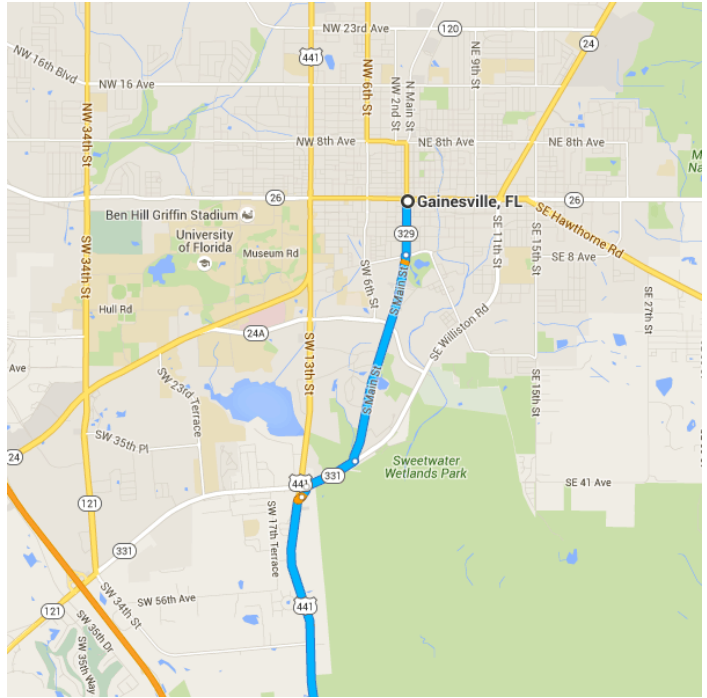

Map data ©2016 Google, INEGI 5 mi

Gainesville, FL

Take S Main St to US-441 S

6 min (3.0 mi)

- ↑ 1. Head south on S Main St toward SW 1 Ave/SW 1st Ave
0.5 mi
- 📍 2. At the traffic circle, take the 3rd exit and stay on S Main St
1.9 mi
- ➡ 3. Turn right onto FL-331 S/SW Williston Rd
0.5 mi
- ⬅ 4. Turn left toward US-441 S
0.1 mi

Follow US-441 S and I-75 S to SW 27th Ave in Ocala

- 32 min (33.3 mi)
- 5. Slight left onto US-441 S
- 8.0 mi
- 6. Turn right onto Co Rd 234
- 1.4 mi
- 7. Turn left to merge onto I-75 S
- 22.6 mi
- 8. Take exit 352 for FL-40 toward Ocala/Sliver Springs
- 0.2 mi
- 9. Turn left onto FL-40 E/W Silver Springs Blvd
- 1.0 mi

Take SW 17th St and SE Maricamp Rd to Bahia Terrace Dr

- 22 min (11.4 mi)
- 10. Turn right onto SW 27th Ave
- 0.6 mi
- 11. Turn left onto SW 10th St
- 0.4 mi

- ↑ 12. Continue onto SW 20th Ct

 - ↑ 13. SW 20th Ct turns slightly right and becomes SW 17th St

 - ↑ 14. Continue onto SE Maricamp Rd

 - ↶ 15. Turn left onto Midway Rd

 - ↶ 16. Turn left onto Bahia Rd

 - ↶ 17. Turn left onto Bahia Terrace Dr
- i Destination will be on the right
-

0.4 mi

3.4 mi

5.9 mi

0.6 mi