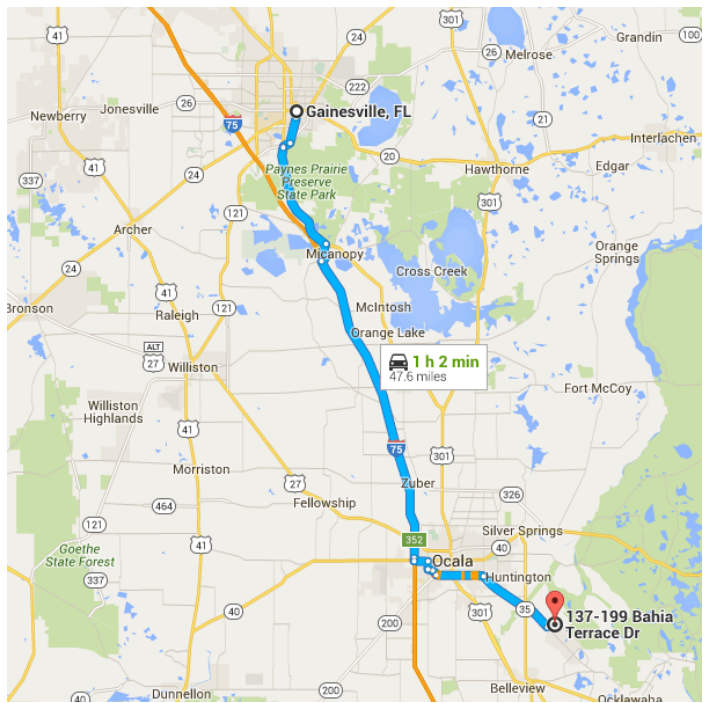

Map data ©2016 Google, INEGI 5 mi

Gainesville, FL

Take S Main St to US-441 S

6 min (3.0 mi)

- ↑ 1. Head south on S Main St toward SW 1 Ave/SW 1st Ave
0.5 mi
- 📍 2. At the traffic circle, take the 3rd exit and stay on S Main St
1.9 mi
- ➡ 3. Turn right onto FL-331 S/SW Williston Rd
0.5 mi
- ⬅ 4. Turn left toward US-441 S
0.1 mi

Follow US-441 S and I-75 S to SW 27th Ave in Ocala

- 32 min (33.3 mi)
- 5. Slight left onto US-441 S
- 8.0 mi
- 6. Turn right onto Co Rd 234
- 1.4 mi
- 7. Turn left to merge onto I-75 S
- 22.6 mi
- 8. Take exit 352 for FL-40 toward Ocala/Sliver Springs
- 0.2 mi
- 9. Turn left onto FL-40 E/W Silver Springs Blvd
- 1.0 mi

Take SW 17th St and SE Maricamp Rd to Bahia Terrace Dr

- 22 min (11.4 mi)
- 10. Turn right onto SW 27th Ave
- 0.6 mi
- 11. Turn left onto SW 10th St
- 0.4 mi

- ↑ 12. Continue onto SW 20th Ct

 - ↑ 13. SW 20th Ct turns slightly right and becomes SW 17th St

 - ↑ 14. Continue onto SE Maricamp Rd

 - ↶ 15. Turn left onto Midway Rd

 - ↶ 16. Turn left onto Bahia Rd

 - ↶ 17. Turn left onto Bahia Terrace Dr
- i Destination will be on the right
-

0.4 mi

3.4 mi

5.9 mi

0.6 mi