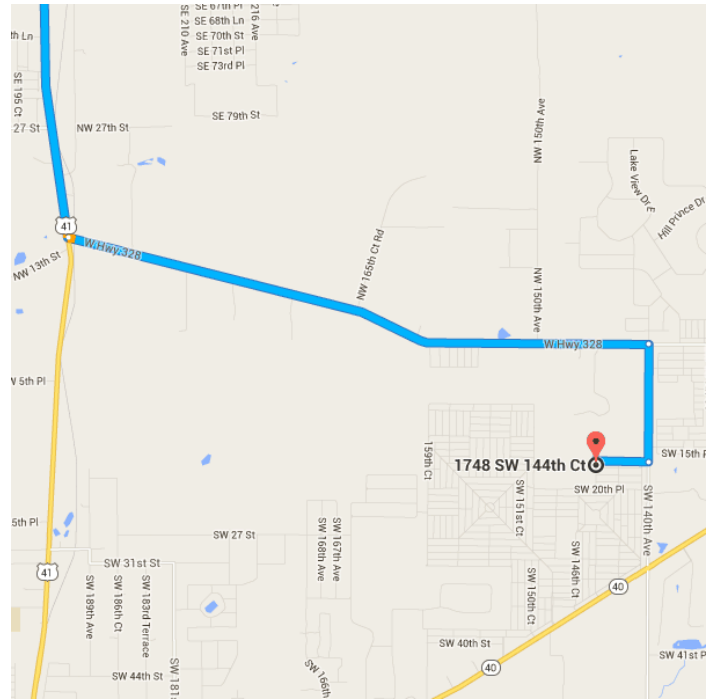

### Follow S Main St to SW Williston Rd

5 min (2.4 mi)

- ↑ 1. Head south on S Main St toward SW 1 Ave/SW 1st Ave

0.5 mi

- 📍 2. At the traffic circle, take the 3rd exit and stay on S Main St

1.9 mi

**Follow SW Williston Rd, FL-121 S and US-41 S to W Hwy 328 in Marion County**

- 39 min (32.6 mi)
- 3. Turn right onto SW Williston Rd
- 11.6 mi
- 4. Continue onto FL-121 S
- 7.1 mi
- 5. Slight left onto N Main St
- 0.4 mi
- 6. Turn right onto W Noble Ave
- 0.5 mi
- 7. Turn left onto US-41 S/NW 7th St
- 12.9 mi
- [Continue to follow US-41 S](#)

**Continue on W Hwy 328. Drive to SW 144th Ct**

- 9 min (6.9 mi)
- 8. Turn left onto W Hwy 328
- 5.3 mi
- 9. Turn right onto SW 140th Ave
- 1.0 mi

➤ 10. Turn right onto SW 16th Pl/Wild Olive Dr

**i** Continue to follow SW 16th Pl

0.5 mi

↶ 11. Sharp left onto SW 144th Ct

**i** Destination will be on the left

240 ft