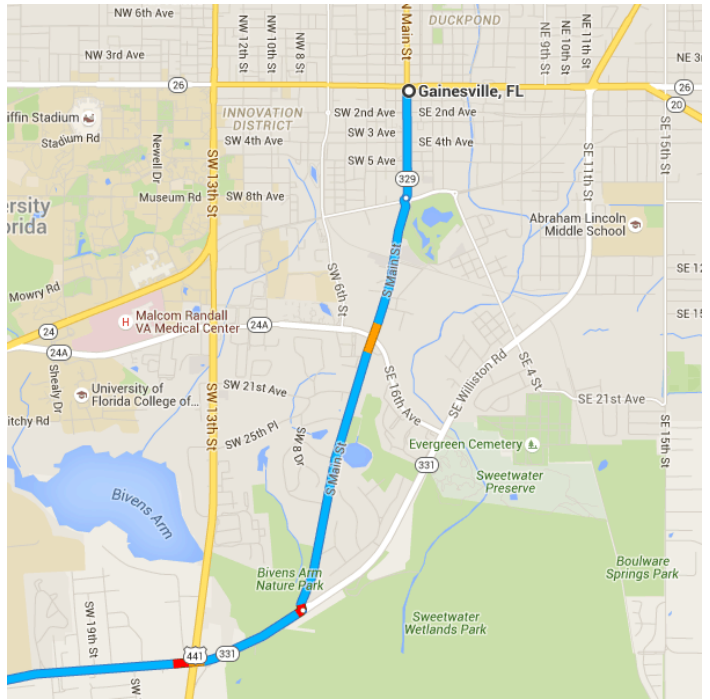

### Follow S Main St to SW Williston Rd

5 min (2.4 mi)

- ↑ 1. Head south on S Main St toward SW 1 Ave/SW 1st Ave

0.5 mi

- 📍 2. At the traffic circle, take the 3rd exit and stay on S Main St

1.9 mi

**Follow SW Williston Rd, FL-121 S and US-41 S to W Hwy 328 in Marion County**

- 39 min (32.6 mi)
- 3. Turn right onto SW Williston Rd
- 11.6 mi
- 4. Continue onto FL-121 S
- 7.1 mi
- 5. Slight left onto N Main St
- 0.4 mi
- 6. Turn right onto W Noble Ave
- 0.5 mi
- 7. Turn left onto US-41 S/NW 7th St
- 12.9 mi
- [Continue to follow US-41 S](#)

**Continue on W Hwy 328. Drive to SW 144th Ct**

- 9 min (6.9 mi)
- 8. Turn left onto W Hwy 328
- 5.3 mi
- 9. Turn right onto SW 140th Ave
- 1.0 mi

➤ 10. Turn right onto SW 16th Pl/Wild Olive Dr

**i** Continue to follow SW 16th Pl

0.5 mi

↶ 11. Sharp left onto SW 144th Ct

**i** Destination will be on the left

240 ft