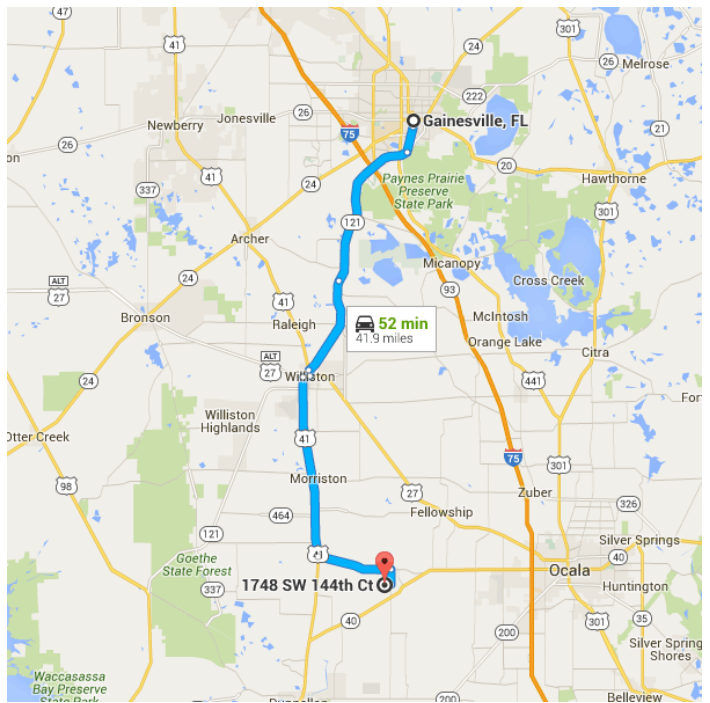

### Follow S Main St to SW Williston Rd

5 min (2.4 mi)

- ↑ 1. Head south on S Main St toward SW 1 Ave/SW 1st Ave

0.5 mi

- 📍 2. At the traffic circle, take the 3rd exit and stay on S Main St

1.9 mi

**Follow SW Williston Rd, FL-121 S and US-41 S to W Hwy 328 in Marion County**

- 39 min (32.6 mi)
- 3. Turn right onto SW Williston Rd
- 11.6 mi
- 4. Continue onto FL-121 S
- 7.1 mi
- 5. Slight left onto N Main St
- 0.4 mi
- 6. Turn right onto W Noble Ave
- 0.5 mi
- 7. Turn left onto US-41 S/NW 7th St
- 12.9 mi
- [Continue to follow US-41 S](#)

**Continue on W Hwy 328. Drive to SW 144th Ct**

- 9 min (6.9 mi)
- 8. Turn left onto W Hwy 328
- 5.3 mi
- 9. Turn right onto SW 140th Ave
- 1.0 mi

➤ 10. Turn right onto SW 16th Pl/Wild Olive Dr

**i** Continue to follow SW 16th Pl

0.5 mi

↶ 11. Sharp left onto SW 144th Ct

**i** Destination will be on the left

240 ft