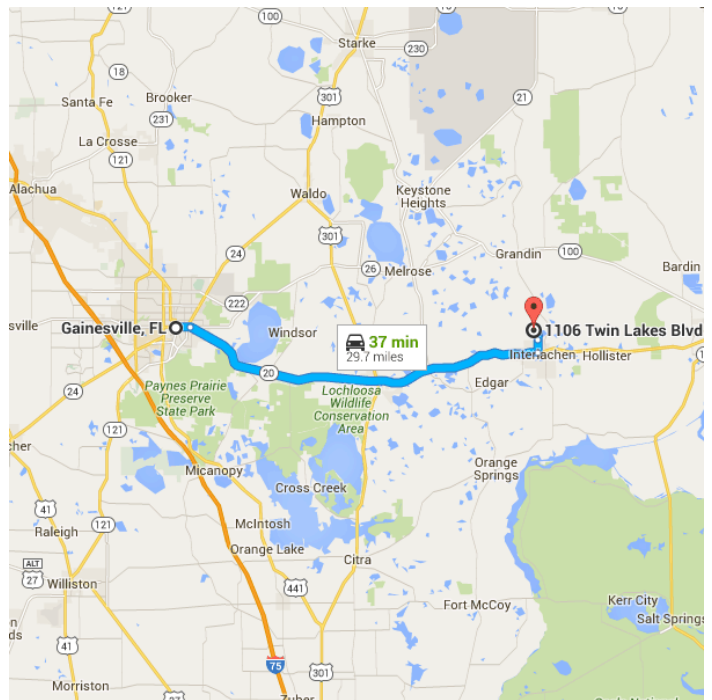

Map data ©2016 Google, INEGI 5 mi

Gainesville, FL

- ↑ 1. Head north on S Main St toward NE State Rd 24/E University Ave

9 s (118 ft)

Follow FL-20 E to Francis St in Interlachen

32 min (27.8 mi)

- 2. Turn right at the 1st cross street onto NE State Rd 24/E University Ave

[Continue to follow E University Ave](#)

1.1 mi

- 3. Use the right 2 lanes to turn slightly right onto FL-20 E/SE Hawthorne Rd

[Continue to follow FL-20 E](#)

26.7 mi

Continue on Francis St. Take Mariners Lake Dr to Twin Lakes Blvd

5 min (1.9 mi)

- ⬅ 4. Turn left onto Francis St

0.9 mi

- ⬆ 5. Continue onto Mariners Lake Dr

0.5 mi

6. Turn left onto Union Ave

0.2 mi

7. Turn right onto Maple St

0.2 mi

8. Turn left at the 1st cross street onto Twin Lakes Blvd

 Destination will be on the left

269 ft

1106 Twin Lakes Blvd

Interlachen, FL 32148