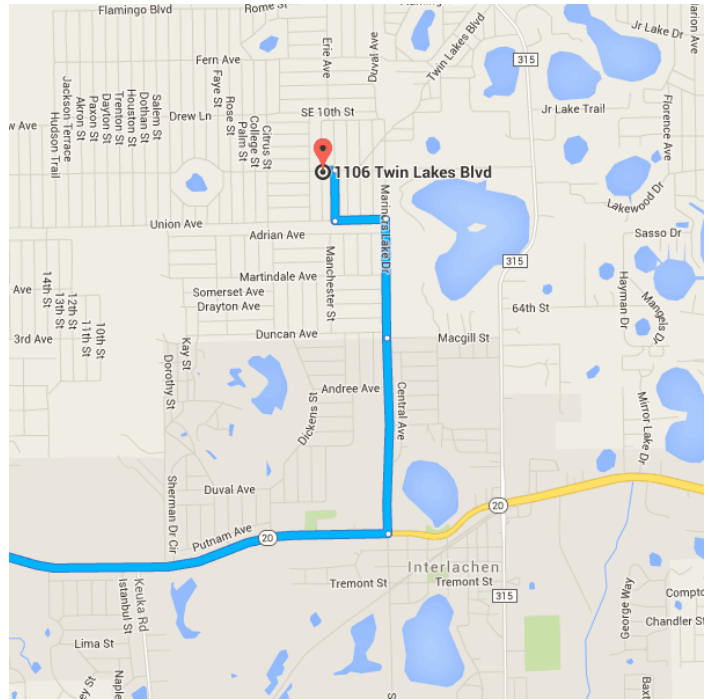

Map data ©2016 Google, INEGI 5 mi

Gainesville, FL

- ↑ 1. Head north on S Main St toward NE State Rd 24/E University Ave

9 s (118 ft)

Follow FL-20 E to Francis St in Interlachen

32 min (27.8 mi)

- 2. Turn right at the 1st cross street onto NE State Rd 24/E University Ave

[Continue to follow E University Ave](#)

1.1 mi

- 3. Use the right 2 lanes to turn slightly right onto FL-20 E/SE Hawthorne Rd

[Continue to follow FL-20 E](#)

26.7 mi

Continue on Francis St. Take Mariners Lake Dr to Twin Lakes Blvd

5 min (1.9 mi)

- ⬅ 4. Turn left onto Francis St

0.9 mi

- ⬆ 5. Continue onto Mariners Lake Dr

0.5 mi

6. Turn left onto Union Ave

0.2 mi

7. Turn right onto Maple St

0.2 mi

8. Turn left at the 1st cross street onto Twin Lakes Blvd

 Destination will be on the left

269 ft

1106 Twin Lakes Blvd

Interlachen, FL 32148