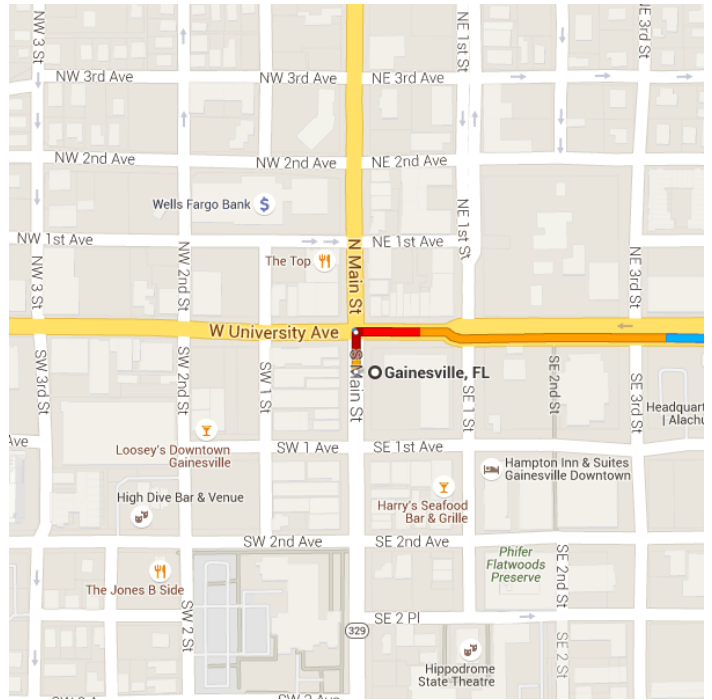

Map data ©2016 Google, INEGI 5 mi

Gainesville, FL

- ↑ 1. Head north on S Main St toward NE State Rd 24/E University Ave

9 s (118 ft)

Follow FL-20 E to Francis St in Interlachen

32 min (27.8 mi)

- 2. Turn right at the 1st cross street onto NE State Rd 24/E University Ave

[Continue to follow E University Ave](#)

1.1 mi

- 3. Use the right 2 lanes to turn slightly right onto FL-20 E/SE Hawthorne Rd

[Continue to follow FL-20 E](#)

26.7 mi

Continue on Francis St. Take Mariners Lake Dr to Twin Lakes Blvd

5 min (1.9 mi)

- ⬅ 4. Turn left onto Francis St

0.9 mi

- ⬆ 5. Continue onto Mariners Lake Dr

0.5 mi

6. Turn left onto Union Ave

0.2 mi

7. Turn right onto Maple St

0.2 mi

8. Turn left at the 1st cross street onto Twin Lakes Blvd

 Destination will be on the left

269 ft

1106 Twin Lakes Blvd

Interlachen, FL 32148