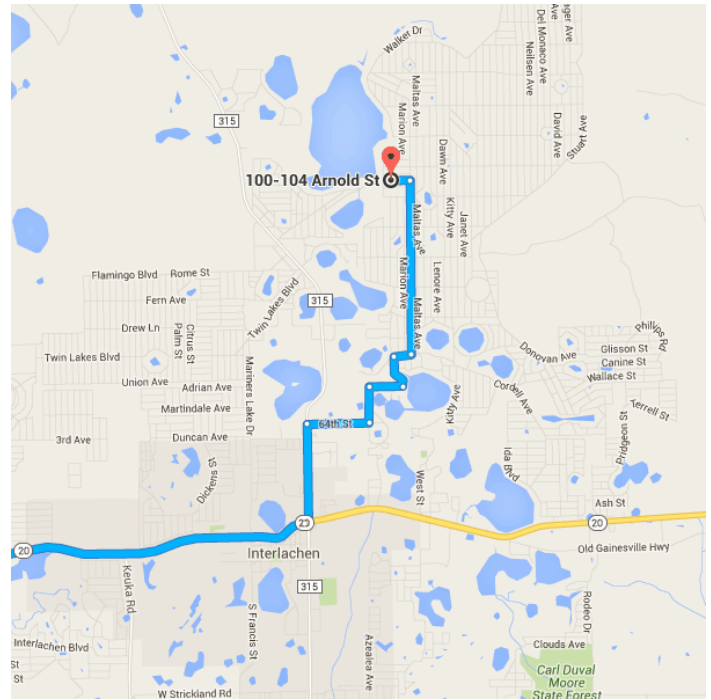

## Gainesville, FL

- ↑ 1. Head north on S Main St toward NE State Rd 24/E University Ave

9 s (118 ft)

**Follow FL-20 E to County Rd 315 N in Interlachen**

33 min (28.3 mi)

- 2. Turn right at the 1st cross street onto NE State Rd 24/E University Ave

[Continue to follow E University Ave](#)

1.1 mi

- 3. Use the right 2 lanes to turn slightly right onto FL-20 E/SE Hawthorne Rd

[Continue to follow FL-20 E](#)

27.3 mi

**Continue on County Rd 315 N. Take 64th St and Annette Ave to Arnold St**

11 min (4.3 mi)

- 4. Turn left onto County Rd 315 N

0.9 mi

- 5. Turn right onto 64th St

0.5 mi

- ↶ 6. Turn left onto Hayman Dr  
\_\_\_\_\_ 0.3 mi
  - ↑ 7. Hayman Dr turns right and becomes Sasso Dr  
\_\_\_\_\_ 0.3 mi
  - ↑ 8. Sasso Dr turns left and becomes Dalton Ave  
\_\_\_\_\_ 0.3 mi
  - ↷ 9. Turn right onto Fagan St  
\_\_\_\_\_ 0.2 mi
  - ↶ 10. Turn left onto Annette Ave  
\_\_\_\_\_ 1.6 mi
  - ↶ 11. Turn left onto Arnold St  
\_\_\_\_\_ 0.2 mi
- i Destination will be on the right

## 100-104 Arnold St

Interlachen, FL 32148