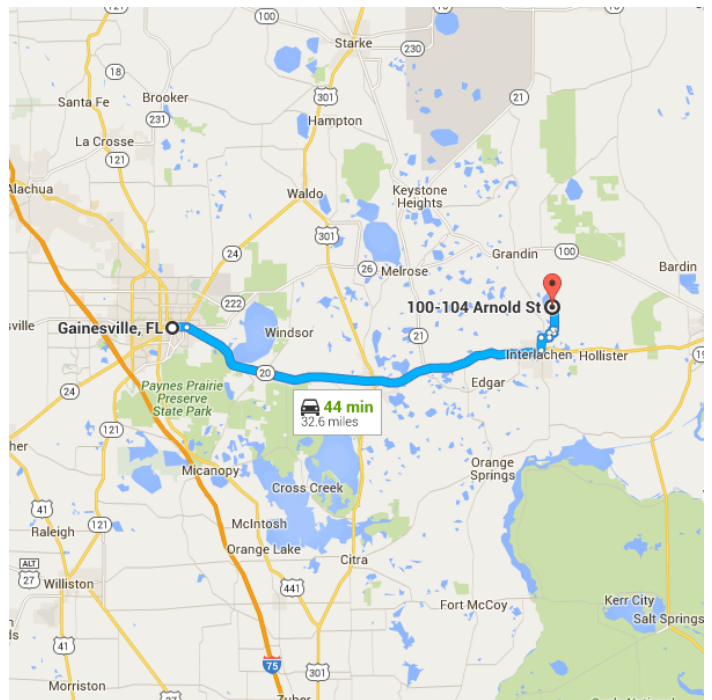

## Gainesville, FL

- ↑ 1. Head north on S Main St toward NE State Rd 24/E University Ave

9 s (118 ft)

**Follow FL-20 E to County Rd 315 N in Interlachen**

33 min (28.3 mi)

- 2. Turn right at the 1st cross street onto NE State Rd 24/E University Ave

[Continue to follow E University Ave](#)

1.1 mi

- 3. Use the right 2 lanes to turn slightly right onto FL-20 E/SE Hawthorne Rd

[Continue to follow FL-20 E](#)

27.3 mi

**Continue on County Rd 315 N. Take 64th St and Annette Ave to Arnold St**

11 min (4.3 mi)

- 4. Turn left onto County Rd 315 N

0.9 mi

- 5. Turn right onto 64th St

0.5 mi

- ↶ 6. Turn left onto Hayman Dr  
\_\_\_\_\_ 0.3 mi
  - ↑ 7. Hayman Dr turns right and becomes Sasso Dr  
\_\_\_\_\_ 0.3 mi
  - ↑ 8. Sasso Dr turns left and becomes Dalton Ave  
\_\_\_\_\_ 0.3 mi
  - ↷ 9. Turn right onto Fagan St  
\_\_\_\_\_ 0.2 mi
  - ↶ 10. Turn left onto Annette Ave  
\_\_\_\_\_ 1.6 mi
  - ↶ 11. Turn left onto Arnold St  
\_\_\_\_\_ 0.2 mi
- i Destination will be on the right

## 100-104 Arnold St

Interlachen, FL 32148