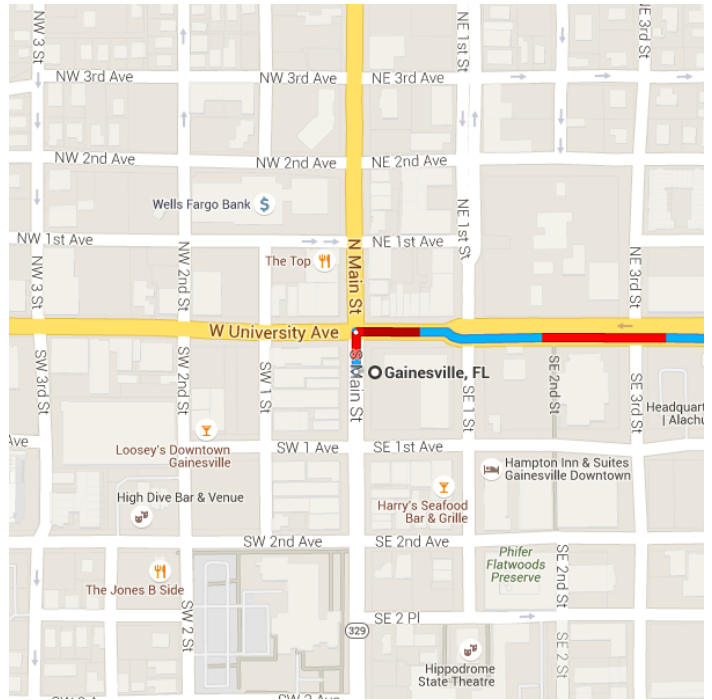

## Gainesville, FL

- ↑ 1. Head north on S Main St toward NE State Rd 24/E University Ave

9 s (118 ft)

**Follow FL-20 E to County Rd 315 N in Interlachen**

33 min (28.3 mi)

- 2. Turn right at the 1st cross street onto NE State Rd 24/E University Ave

[Continue to follow E University Ave](#)

1.1 mi

- 3. Use the right 2 lanes to turn slightly right onto FL-20 E/SE Hawthorne Rd

[Continue to follow FL-20 E](#)

27.3 mi

**Continue on County Rd 315 N. Take 64th St and Annette Ave to Arnold St**

11 min (4.3 mi)

- 4. Turn left onto County Rd 315 N

0.9 mi

- 5. Turn right onto 64th St

0.5 mi

- ↶ 6. Turn left onto Hayman Dr  
\_\_\_\_\_ 0.3 mi
  - ↑ 7. Hayman Dr turns right and becomes Sasso Dr  
\_\_\_\_\_ 0.3 mi
  - ↑ 8. Sasso Dr turns left and becomes Dalton Ave  
\_\_\_\_\_ 0.3 mi
  - ↷ 9. Turn right onto Fagan St  
\_\_\_\_\_ 0.2 mi
  - ↶ 10. Turn left onto Annette Ave  
\_\_\_\_\_ 1.6 mi
  - ↶ 11. Turn left onto Arnold St  
\_\_\_\_\_ 0.2 mi
- i Destination will be on the right

## 100-104 Arnold St

Interlachen, FL 32148