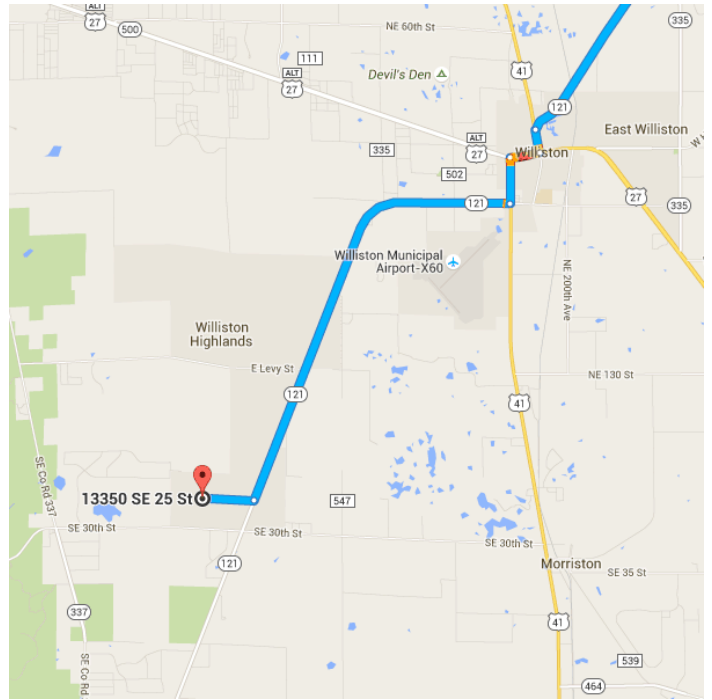

### Follow S Main St to SW Williston Rd

5 min (2.4 mi)

- ↑ 1. Head south on S Main St toward SW 1 Ave/SW 1st Ave

0.5 mi

- 📍 2. At the traffic circle, take the 3rd exit and stay on S Main St

1.9 mi

### Follow SW Williston Rd to FL-121 S in Williston

- 27 min (20.6 mi)
- 3. Turn right onto SW Williston Rd
- 11.6 mi
- ↑ 4. Continue onto FL-121 S
- 7.1 mi
- ↙ 5. Slight left onto N Main St
- 0.4 mi
- 6. Turn right onto W Noble Ave
- 0.5 mi
- ↙ 7. Turn left onto US-41 S/NW 7th St
- 0.8 mi
- [Continue to follow US-41 S](#)

### Continue on FL-121 S. Drive to SE 25 St in Williston Highlands

- 11 min (9.0 mi)
- 8. Turn right onto FL-121 S
- 8.1 mi

- 9. Turn right onto SE 25 St  
📍 Destination will be on the right

0.9 mi

13350 SE 25 St