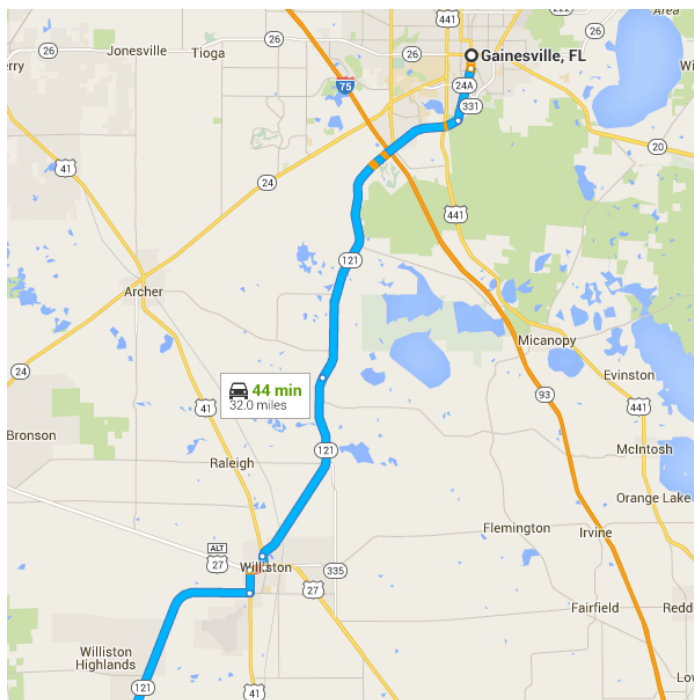

## Gainesville, FL

### Follow S Main St to SW Williston Rd

5 min (2.4 mi)

- ↑ 1. Head south on S Main St toward SW 1 Ave/SW 1st Ave

0.5 mi

- 📍 2. At the traffic circle, take the 3rd exit and stay on S Main St

1.9 mi

### Follow SW Williston Rd to FL-121 S in Williston

- 27 min (20.6 mi)
- 3. Turn right onto SW Williston Rd
- 11.6 mi
- ↑ 4. Continue onto FL-121 S
- 7.1 mi
- ↙ 5. Slight left onto N Main St
- 0.4 mi
- 6. Turn right onto W Noble Ave
- 0.5 mi
- ↙ 7. Turn left onto US-41 S/NW 7th St
- 0.8 mi
- [Continue to follow US-41 S](#)

### Continue on FL-121 S. Drive to SE 25 St in Williston Highlands

- 11 min (9.0 mi)
- 8. Turn right onto FL-121 S
- 8.1 mi

- 9. Turn right onto SE 25 St  
📍 Destination will be on the right

0.9 mi

13350 SE 25 St