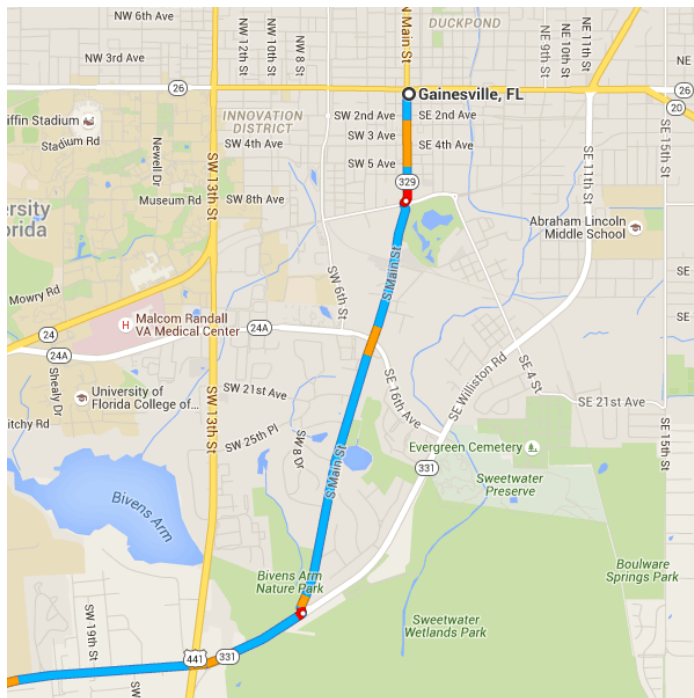

## Gainesville, FL

### Follow S Main St to SW Williston Rd

5 min (2.4 mi)

- ↑ 1. Head south on S Main St toward SW 1 Ave/SW 1st Ave

0.5 mi

- 📍 2. At the traffic circle, take the 3rd exit and stay on S Main St

1.9 mi

### Follow SW Williston Rd to FL-121 S in Williston

- 27 min (20.6 mi)
- 3. Turn right onto SW Williston Rd
- 11.6 mi
- ↑ 4. Continue onto FL-121 S
- 7.1 mi
- ↙ 5. Slight left onto N Main St
- 0.4 mi
- 6. Turn right onto W Noble Ave
- 0.5 mi
- ↙ 7. Turn left onto US-41 S/NW 7th St
- 0.8 mi
- [Continue to follow US-41 S](#)

### Continue on FL-121 S. Drive to SE 25 St in Williston Highlands

- 11 min (9.0 mi)
- 8. Turn right onto FL-121 S
- 8.1 mi

- 9. Turn right onto SE 25 St  
📍 Destination will be on the right

0.9 mi

13350 SE 25 St