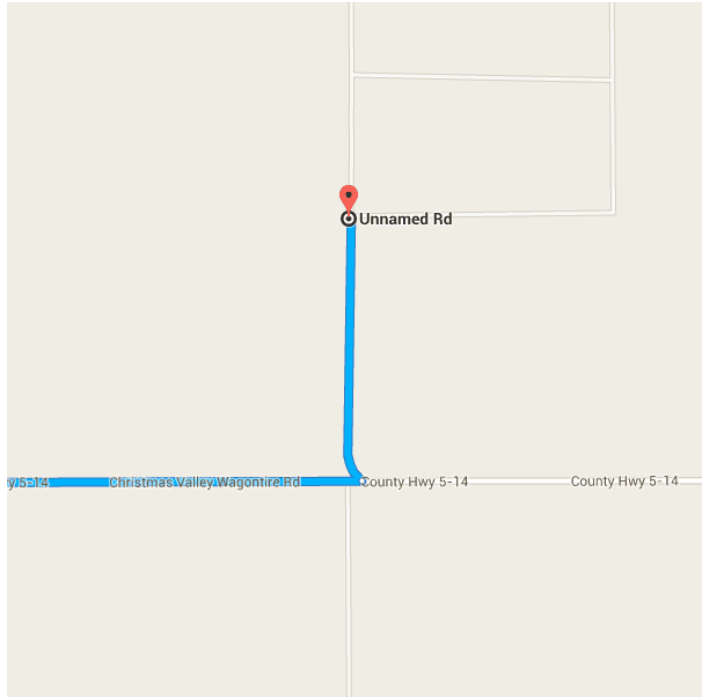

## Bend, OR

Take NW Franklin Ave and NW Hawthorne Ave to US-97 S/Bend Pkwy

- 3 min (0.6 mi)  
↑ 1. Head southeast toward NW Wall St  
56 ft
- ↑ 2. Continue onto NW Franklin Ave  
0.3 mi
- ↶ 3. Turn left onto NW Harriman St  
0.1 mi
- ↷ 4. Turn right onto NW Hawthorne Ave  
0.2 mi

**Continue on US-97 S. Drive from OR-31 S to Lake County**

1 h 33 min (85.7 mi)

- 5. Turn right onto US-97 S/Bend Pkwy  
i Continue to follow US-97 S  

---
- 6. Turn left onto OR-31 S  

---
- 7. Turn left onto County Rd 5-10  

---
- 8. Turn right onto County Rd 5-10/Fort Rock Rd  
i Continue to follow Fort Rock Rd  

---
- 9. Turn right onto County Hwy 5-10/Fort Rock Rd  

---
- 10. Turn left onto Christmas Valley Wagontire Rd/County Hwy 5-14  

---
- 11. Turn left  
i Destination will be on the left  

---

**Unnamed Rd**  
Silver Lake, OR 97638