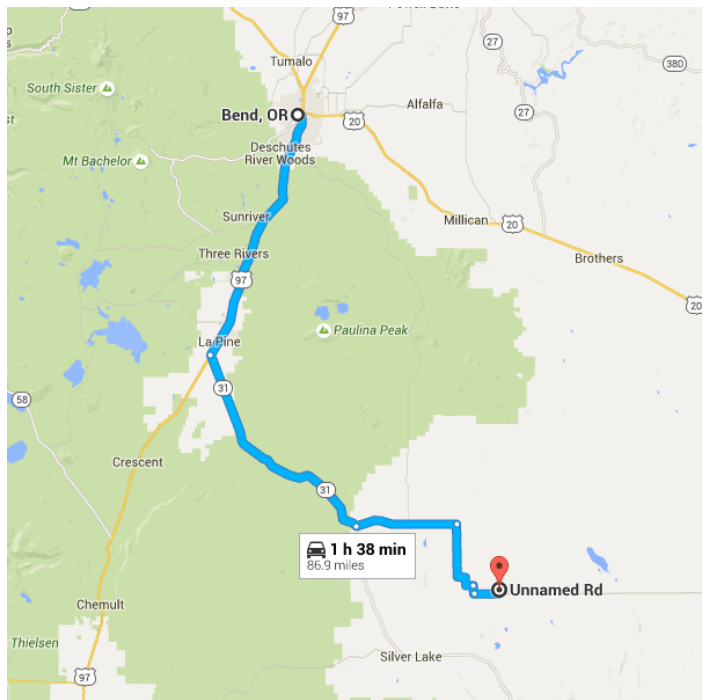

## Bend, OR

Take NW Franklin Ave and NW Hawthorne Ave to US-97 S/Bend Pkwy

- 3 min (0.6 mi)  
↑ 1. Head southeast toward NW Wall St  
56 ft
- ↑ 2. Continue onto NW Franklin Ave  
0.3 mi
- ↶ 3. Turn left onto NW Harriman St  
0.1 mi
- ↷ 4. Turn right onto NW Hawthorne Ave  
0.2 mi

**Continue on US-97 S. Drive from OR-31 S to Lake County**

1 h 33 min (85.7 mi)

- 5. Turn right onto US-97 S/Bend Pkwy  
i Continue to follow US-97 S  

---
- 6. Turn left onto OR-31 S  

---
- 7. Turn left onto County Rd 5-10  

---
- 8. Turn right onto County Rd 5-10/Fort Rock Rd  
i Continue to follow Fort Rock Rd  

---
- 9. Turn right onto County Hwy 5-10/Fort Rock Rd  

---
- 10. Turn left onto Christmas Valley Wagontire Rd/County Hwy 5-14  

---
- 11. Turn left  
i Destination will be on the left  

---

**Unnamed Rd**  
Silver Lake, OR 97638