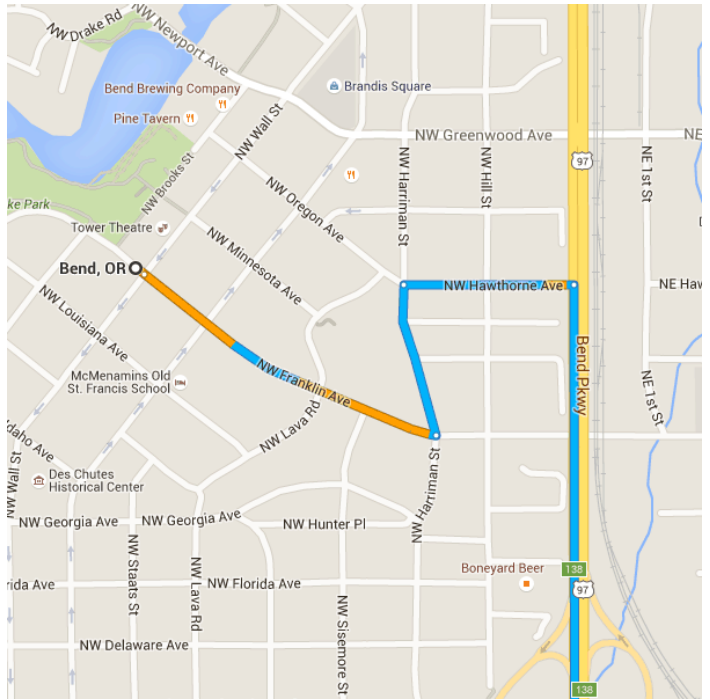

## Bend, OR

Take NW Franklin Ave and NW Hawthorne Ave to US-97 S/Bend Pkwy

- 3 min (0.6 mi)  
↑ 1. Head southeast toward NW Wall St  
56 ft
- ↑ 2. Continue onto NW Franklin Ave  
0.3 mi
- ↶ 3. Turn left onto NW Harriman St  
0.1 mi
- ↷ 4. Turn right onto NW Hawthorne Ave  
0.2 mi

**Continue on US-97 S. Drive from OR-31 S to Lake County**

1 h 33 min (85.7 mi)

- 5. Turn right onto US-97 S/Bend Pkwy  
i Continue to follow US-97 S  

---
- 6. Turn left onto OR-31 S  

---
- 7. Turn left onto County Rd 5-10  

---
- 8. Turn right onto County Rd 5-10/Fort Rock Rd  
i Continue to follow Fort Rock Rd  

---
- 9. Turn right onto County Hwy 5-10/Fort Rock Rd  

---
- 10. Turn left onto Christmas Valley Wagontire Rd/County Hwy 5-14  

---
- 11. Turn left  
i Destination will be on the left  

---

**Unnamed Rd**  
Silver Lake, OR 97638