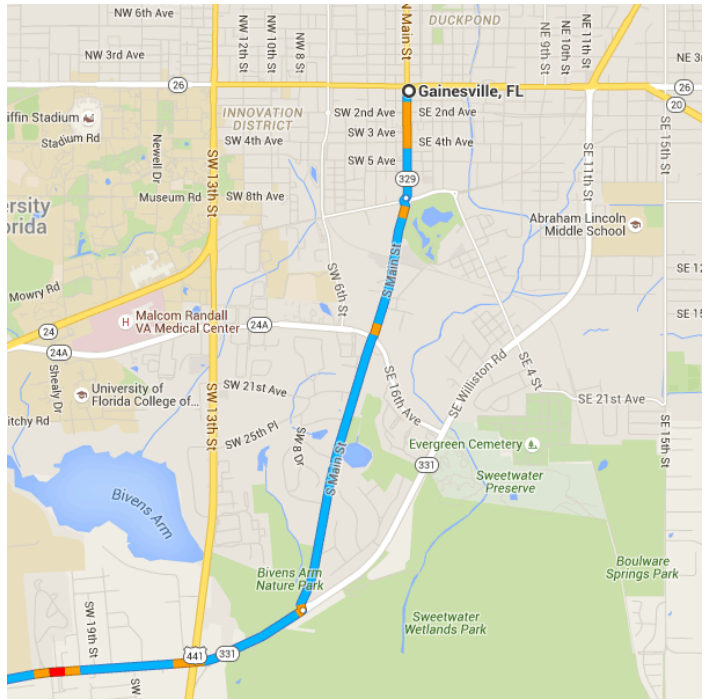

## Gainesville, FL

### Follow S Main St to SW Williston Rd

5 min (2.4 mi)

- ↑ 1. Head south on S Main St toward SW 1 Ave/SW 1st Ave

0.5 mi

- 📍 2. At the traffic circle, take the 3rd exit and stay on S Main St

1.9 mi

**Follow SW Williston Rd and FL-121 S to US-27  
ALT N in Williston**

- 25 min (19.7 mi)
- 3. Turn right onto SW Williston Rd
- 11.6 mi
- ↑ 4. Continue onto FL-121 S
- 7.1 mi
- ↙ 5. Slight left onto N Main St
- 0.4 mi
- 6. Turn right onto W Noble Ave
- 0.5 mi

**Continue on US-27 ALT N. Drive to NE 108th  
Terrace**

- 11 min (9.2 mi)
- ↑ 7. Continue straight onto US-27 ALT N
- 7.7 mi
- ↙ 8. Turn left onto NE 60th St
- 1.0 mi

- ↶ 9. Turn left onto NE 107th Ct

---

- ↶ 10. Turn left onto NE 57th St

---

- ↑ 11. Continue onto NE 108th Terrace
  - i Destination will be on the right