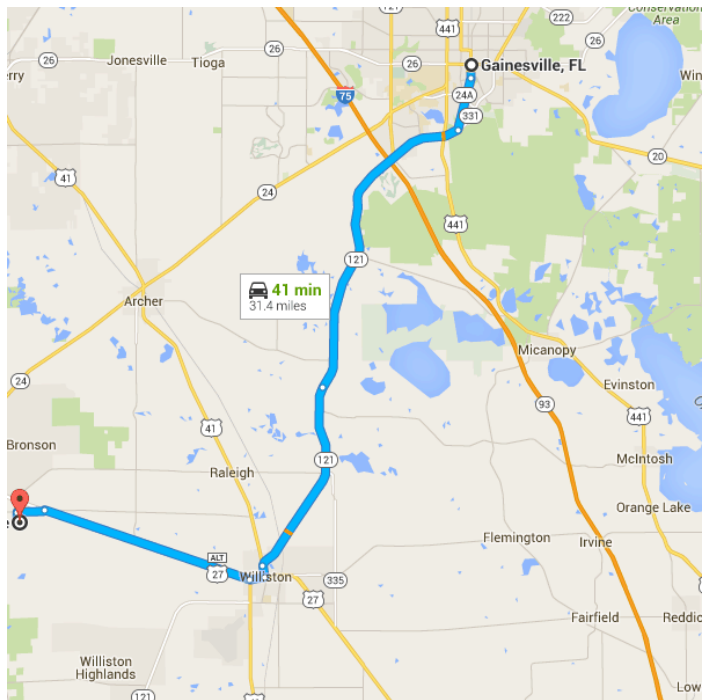

## Gainesville, FL

### Follow S Main St to SW Williston Rd

5 min (2.4 mi)

- ↑ 1. Head south on S Main St toward SW 1 Ave/SW 1st Ave

0.5 mi

- 📍 2. At the traffic circle, take the 3rd exit and stay on S Main St

1.9 mi

**Follow SW Williston Rd and FL-121 S to US-27  
ALT N in Williston**

- 25 min (19.7 mi)
- 3. Turn right onto SW Williston Rd
- 11.6 mi
- ↑ 4. Continue onto FL-121 S
- 7.1 mi
- ↙ 5. Slight left onto N Main St
- 0.4 mi
- 6. Turn right onto W Noble Ave
- 0.5 mi

**Continue on US-27 ALT N. Drive to NE 108th  
Terrace**

- 11 min (9.2 mi)
- ↑ 7. Continue straight onto US-27 ALT N
- 7.7 mi
- ↙ 8. Turn left onto NE 60th St
- 1.0 mi

- ↶ 9. Turn left onto NE 107th Ct

---

- ↶ 10. Turn left onto NE 57th St

---

- ↑ 11. Continue onto NE 108th Terrace
  - i Destination will be on the right