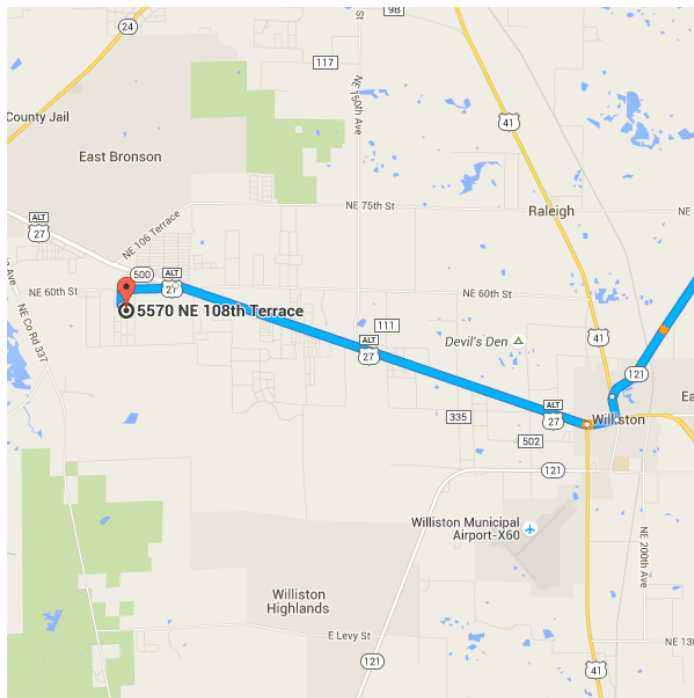

### Follow S Main St to SW Williston Rd

5 min (2.4 mi)

- ↑ 1. Head south on S Main St toward SW 1 Ave/SW 1st Ave

0.5 mi

- 📍 2. At the traffic circle, take the 3rd exit and stay on S Main St

1.9 mi

**Follow SW Williston Rd and FL-121 S to US-27  
ALT N in Williston**

- 25 min (19.7 mi)
- 3. Turn right onto SW Williston Rd
- 11.6 mi
- ↑ 4. Continue onto FL-121 S
- 7.1 mi
- ↙ 5. Slight left onto N Main St
- 0.4 mi
- 6. Turn right onto W Noble Ave
- 0.5 mi

**Continue on US-27 ALT N. Drive to NE 108th  
Terrace**

- 11 min (9.2 mi)
- ↑ 7. Continue straight onto US-27 ALT N
- 7.7 mi
- ↙ 8. Turn left onto NE 60th St
- 1.0 mi

- ↶ 9. Turn left onto NE 107th Ct

---

- ↶ 10. Turn left onto NE 57th St

---

- ↑ 11. Continue onto NE 108th Terrace
  - i Destination will be on the right