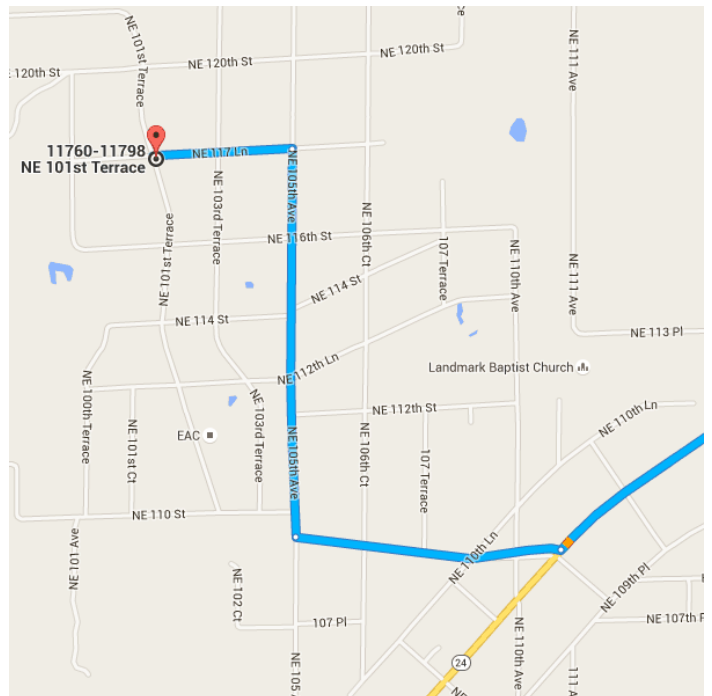

### Take S Main St and SW Williston Rd to FL-24 W

15 min (7.9 mi)

- ↑ 1. Head south on S Main St toward SW 1 Ave/SW 1st Ave  
0.5 mi
- 📍 2. At the traffic circle, take the 3rd exit and stay on S Main St  
1.9 mi
- ➡ 3. Turn right onto SW Williston Rd  
3.5 mi
- ➡ 4. Turn right onto SW 62 Ave/SW 62 Nd Ave  
  - 📘 Continue to follow SW 62 Nd Ave
  - 1.3 mi

↗ 5. Slight right onto SW 63rd Blvd

\_\_\_\_\_ 0.7 mi

↙ 6. Use any lane to turn left onto FL-24 W

\_\_\_\_\_ 17 min (13.3 mi)

**Continue on NE 109th St. Take NE 105th Ave to NE 101st Terrace**

\_\_\_\_\_ 4 min (1.8 mi)

↗ 7. Turn right onto NE 109th St

\_\_\_\_\_ 0.6 mi

↗ 8. Turn right onto NE 105th Ave

\_\_\_\_\_ 0.9 mi

↙ 9. Turn left onto NE 117 Ln

\_\_\_\_\_ 0.3 mi

↙ 10. Turn left at the 2nd cross street onto NE 101st Terrace

**i** Destination will be on the left

\_\_\_\_\_ 39 ft

**11760-11798 NE 101st Terrace**

Archer, FL 32618

These directions are for planning purposes only. You may find that construction

projects, traffic, weather, or other events may cause conditions to differ from the map results, and you should plan your route accordingly. You must obey all signs or notices regarding your route.