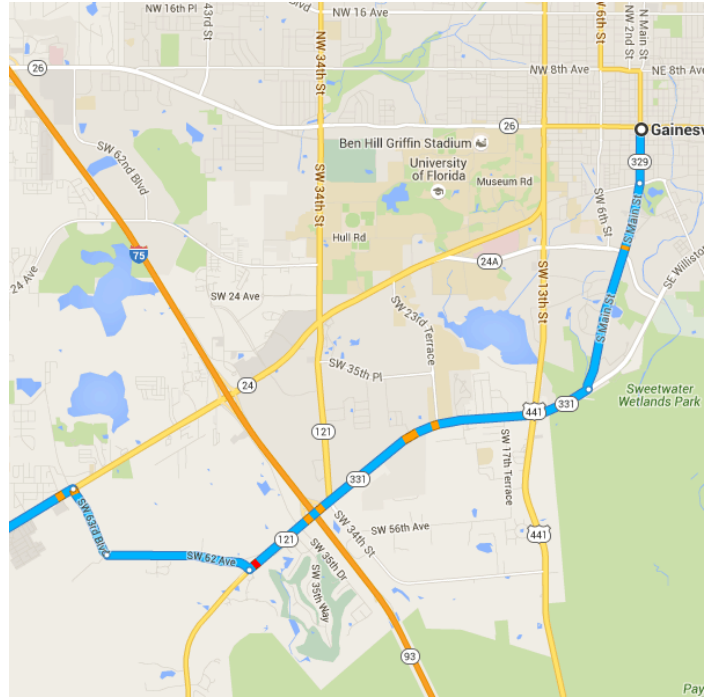

## Gainesville, FL

### Take S Main St and SW Williston Rd to FL-24 W

15 min (7.9 mi)

- ↑ 1. Head south on S Main St toward SW 1 Ave/SW 1st Ave  
0.5 mi
- 📍 2. At the traffic circle, take the 3rd exit and stay on S Main St  
1.9 mi
- ➡ 3. Turn right onto SW Williston Rd  
3.5 mi
- ➡ 4. Turn right onto SW 62 Ave/SW 62 Nd Ave  
  - 📘 Continue to follow SW 62 Nd Ave
  - 1.3 mi

↗ 5. Slight right onto SW 63rd Blvd

\_\_\_\_\_ 0.7 mi

↙ 6. Use any lane to turn left onto FL-24 W

\_\_\_\_\_ 17 min (13.3 mi)

**Continue on NE 109th St. Take NE 105th Ave to NE 101st Terrace**

\_\_\_\_\_ 4 min (1.8 mi)

↗ 7. Turn right onto NE 109th St

\_\_\_\_\_ 0.6 mi

↗ 8. Turn right onto NE 105th Ave

\_\_\_\_\_ 0.9 mi

↙ 9. Turn left onto NE 117 Ln

\_\_\_\_\_ 0.3 mi

↙ 10. Turn left at the 2nd cross street onto NE 101st Terrace